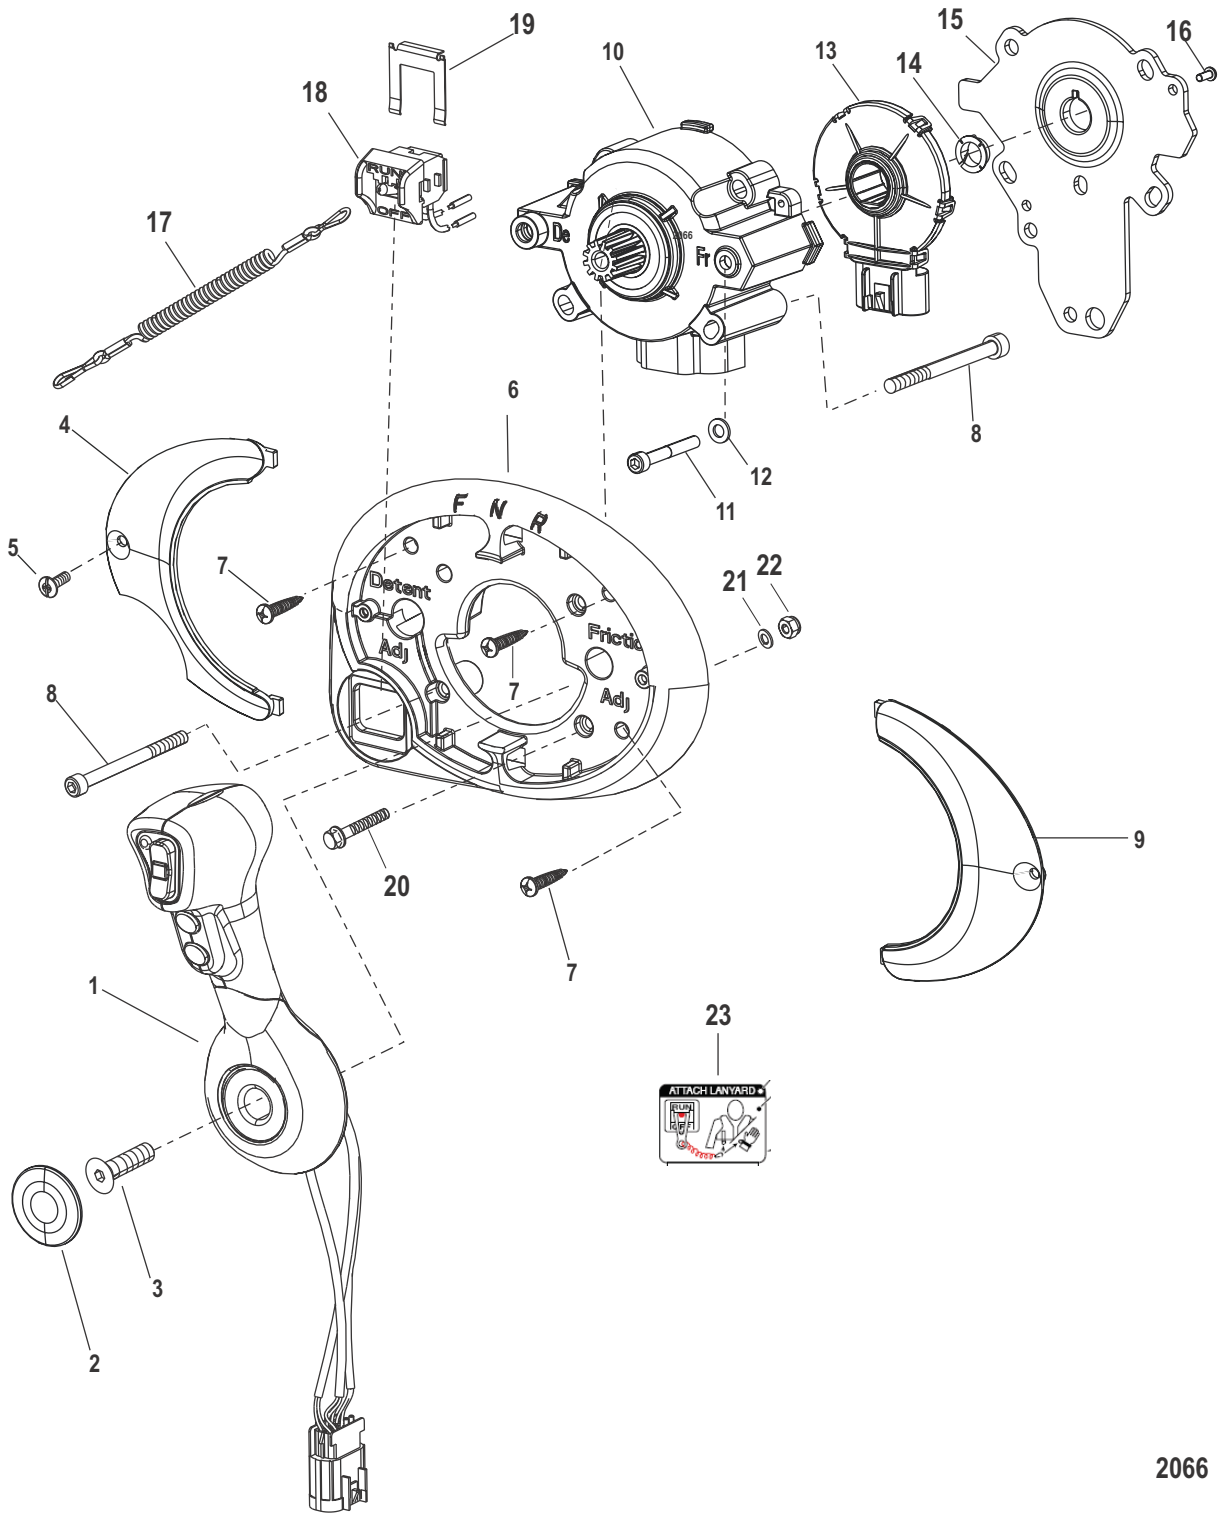

Remote Control-DTS Panel Mount (883465A1)

2066

Remote Control-DTS Panel Mount (883465A1)

Ref #	Part Class	Part Number	Description	Comments	Qty	Note
-	0000	883465A1	REMOTE CONTROL Panel Mount-Chrome		1	
1	0000	883463A02	HANDLE ASSEMBLY	(Panel Mount-Chrome)	1	
2	0037	883467	EMBLEM Mercury		1	
3	0010	87776030	SCREW (M8 x 30)		1	
4	0000	858681	COVER (Dark Grey) Front		1	
5	0010	858660	SCREW (40 X 12 MM WN 145)		2	
6	0000	883468T	BEZEL	(Panel Mount)	1	
7	0010	884543	SCREW (#12 x 1.25)		3	
8	0010	4008870	SCREW (M6 x 1)		4	
9	0000	858682	COVER (Dark Grey) Front		1	
10	0000	877724A02	MODULE ASSEMBLY Shift and Throttle Housing		1	
11	0010	4008845	SCREW (M6 x 45)		1	
12	0012	4002315	WASHER (6.60 X 12.5 X 1.5 mm - SS)		1	
13	0082	877736	SENSOR Throttle/Shift		1	
14	0023	877771	NYLINER Flanged		1	
15		NSS	NOT SOLD SEPARATE Plate			
16	0010	87775510	SCREW (M4 x 10)		2	
17	0000	15920Q54	LANYARD ASSEMBLY	(Quicksilver Brand)	1	[1]
17	0000	15920T54	LANYARD ASSEMBLY	(Mercury Brand)	1	[1]
18	0087	133982	SWITCH ASSEMBLY Stop Lanyard		1	
19	0000	120441	RETAINER Brass		1	
NS	0084	891926A01	HARNESS ASSEMBLY Command Module-Panel Mount		1	

PART NOTES:

1. [1] - Alternate part numbers:
   15920Q54QS
   15920T54MPP