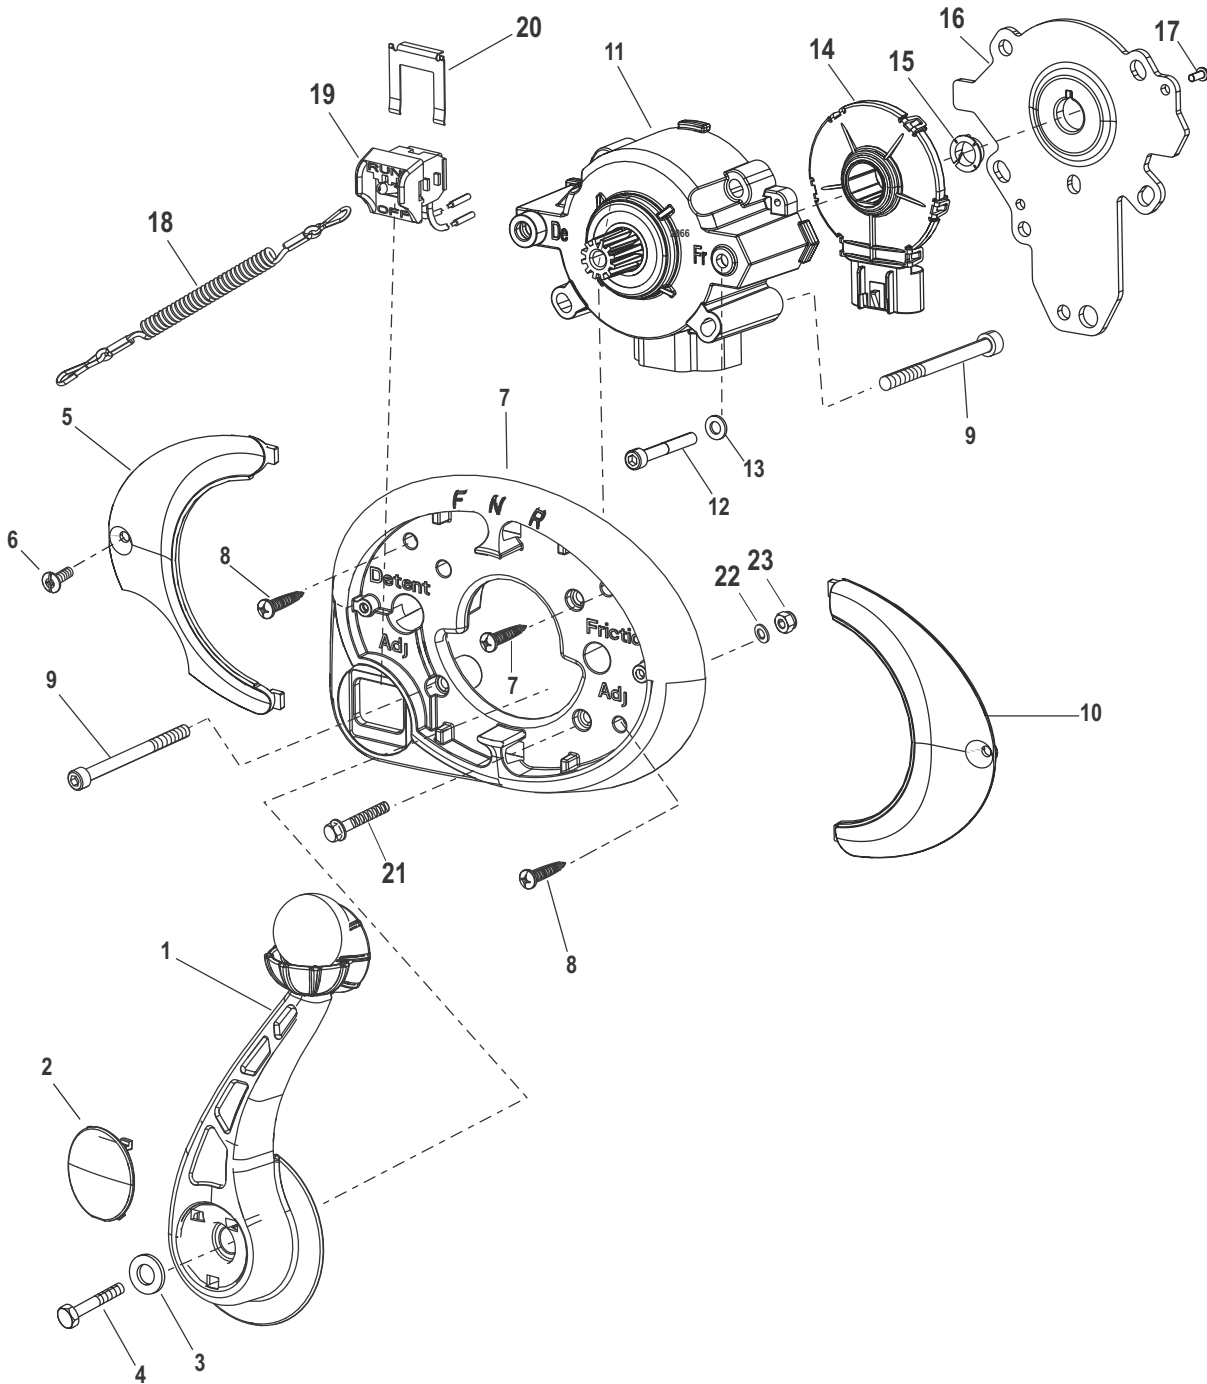

Remote Control-DTS Panel Mount-Tow Sport (879304A01)

37940

Remote Control-DTS Panel Mount-Tow Sport (879304A01)

Ref #	Part Class	Part Number	Description	Comments	Qty	Note
-	0000	879304A01	REMOTE PANEL CONTROL Tow Sport DTS		1	
1	0000	879365T01	HANDLE ASSEMBLY Tow Sport Remote Control		1	
2	0000	8M0029181	HANDLE COVER Mercury Emblem		1	
2	0000	8M0033859	HANDLE COVER Scorpion Emblem		1	
3	0012	814806	WASHER (.344 x .688 x .065) Stainless Steel		1	
4	0000	40088T70	SCREW (M6 x 1)		1	
5	0000	858681	COVER (Dark Grey) Front		1	
6	0010	858660	SCREW (40 X 12 MM WN 145)		2	
7	0000	883468T02	BEZEL (Panel Mount)		1	
8	0010	884543	SCREW (#12 x 1.25)		3	
9	0010	4008870	SCREW (M6 x 1)		4	
10	0000	858682	COVER (Dark Grey) Front		1	
11	0000	877724A02	MODULE ASSEMBLY Shift and Throttle Housing		1	
12	0010	4008845	SCREW (M6 x 45)		1	
13	0012	29245	WASHER (.281 x .500 x .060) Stainless Steel		1	
14	0082	877736	SENSOR Throttle/Shift		1	
15	0023	877771	NYLINER Flanged		1	
16		NSS	NOT SOLD SEPARATE Plate		1	
17	0010	87775510	SCREW (M4 x 10)		2	
18	0000	15920Q54	LANYARD ASSEMBLY	(Quicksilver Brand)	1	[1]
18	0000	15920T54	LANYARD ASSEMBLY	(Mercury Brand)	1	[1]
19	0087	133982	SWITCH ASSEMBLY Stop Lanyard		1	
20	0000	120441	RETAINER Brass		1	
21	0010	859031	SCREW (.250-20 x 1.50)		3	
22	0012	69057	WASHER (.281 x .734 x .063)		3	
23	0011	814101	NUT (.250-20) Stainless Steel		3	

PART NOTES:

1. [1] - Alternate part numbers:
   15920Q54QS
   15920T54MPP