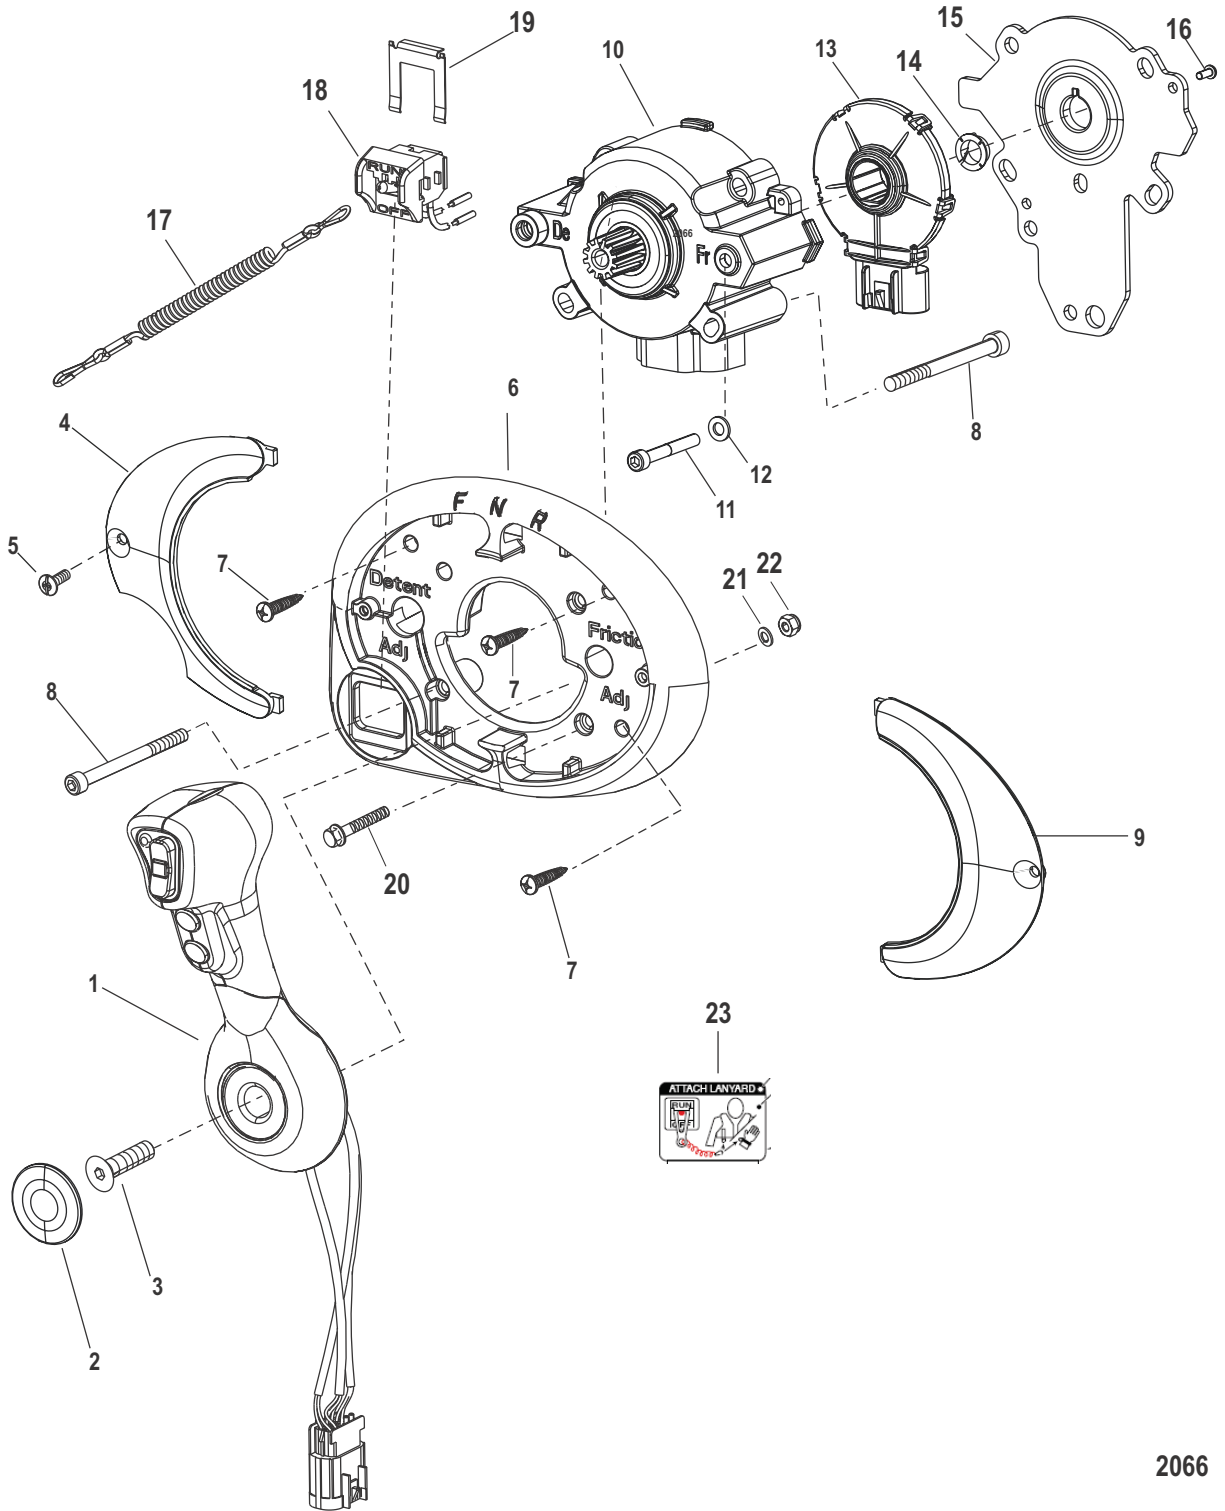

PART NOTES:

- [1] - Alternate part numbers:
15920Q54QS
15920T54MPP

Remote Control-DTS Panel Mount (892984A01 and A02)

2066

Remote Control-DTS Panel Mount (892984A01 and A02)

Ref #	Part Class	Part Number	Description	Comments	Qty	Note
-	0000	892984A01	REMOTE CONTROL (Panel Mount-Single)(Chrome)		1	
-	0000	892984A02	REMOTE CONTROL (Panel Mount-Single)(Black)		1	
1	0000	892985A04	HANDLE ASSEMBLY (Panel Mount-Chrome)		1	
1	0000	892985A05	HANDLE ASSEMBLY (Panel Mount-Black)		1	
2	0037	883467	EMBLEM Mercury		1	
3	0010	87776030	SCREW (M8 x 30)		1	
4	0000	858681	COVER (Dark Grey) Front		1	
5	0010	858660	SCREW (40 X 12 MM WN 145)		2	
6	0000	883468T02	BEZEL (Panel Mount)		1	
7	0010	884543	SCREW (#12 x 1.25)		3	
8	0010	4008870	SCREW (M6 x 1)		4	
9	0000	858682	COVER (Dark Grey) Front		1	
10	0000	877724A02	MODULE ASSEMBLY Shift and Throttle Housing		1	
11	0010	4008845	SCREW (M6 x 45)		1	
12	0012	4002315	WASHER (6.60 X 12.5 X 1.5 mm - SS)		1	
13	0082	877736	SENSOR Throttle/Shift		1	
14	0023	877771	NYLINER Flanged		1	
15		NSS	NOT SOLD SEPARATE Plate		1	
16	0010	87775510	SCREW (M4 x 10)		2	
17	0000	15920Q54	LANYARD ASSEMBLY	(Quicksilver Brand)	1	[1]
17	0000	15920T54	LANYARD ASSEMBLY	(Mercury Brand)	1	[1]
18	0087	133982	SWITCH ASSEMBLY Stop Lanyard		1	
19	0000	120441	RETAINER Brass		1	
20	0010	859031	SCREW (.250-20 x 1.50)		3	
21	0012	69057	WASHER (.281 x .734 x .063)		3	
22	0011	814101	NUT (.250-20) Stainless Steel		3	
23	0056	8M0087765	DECAL Lanyard, White		1	