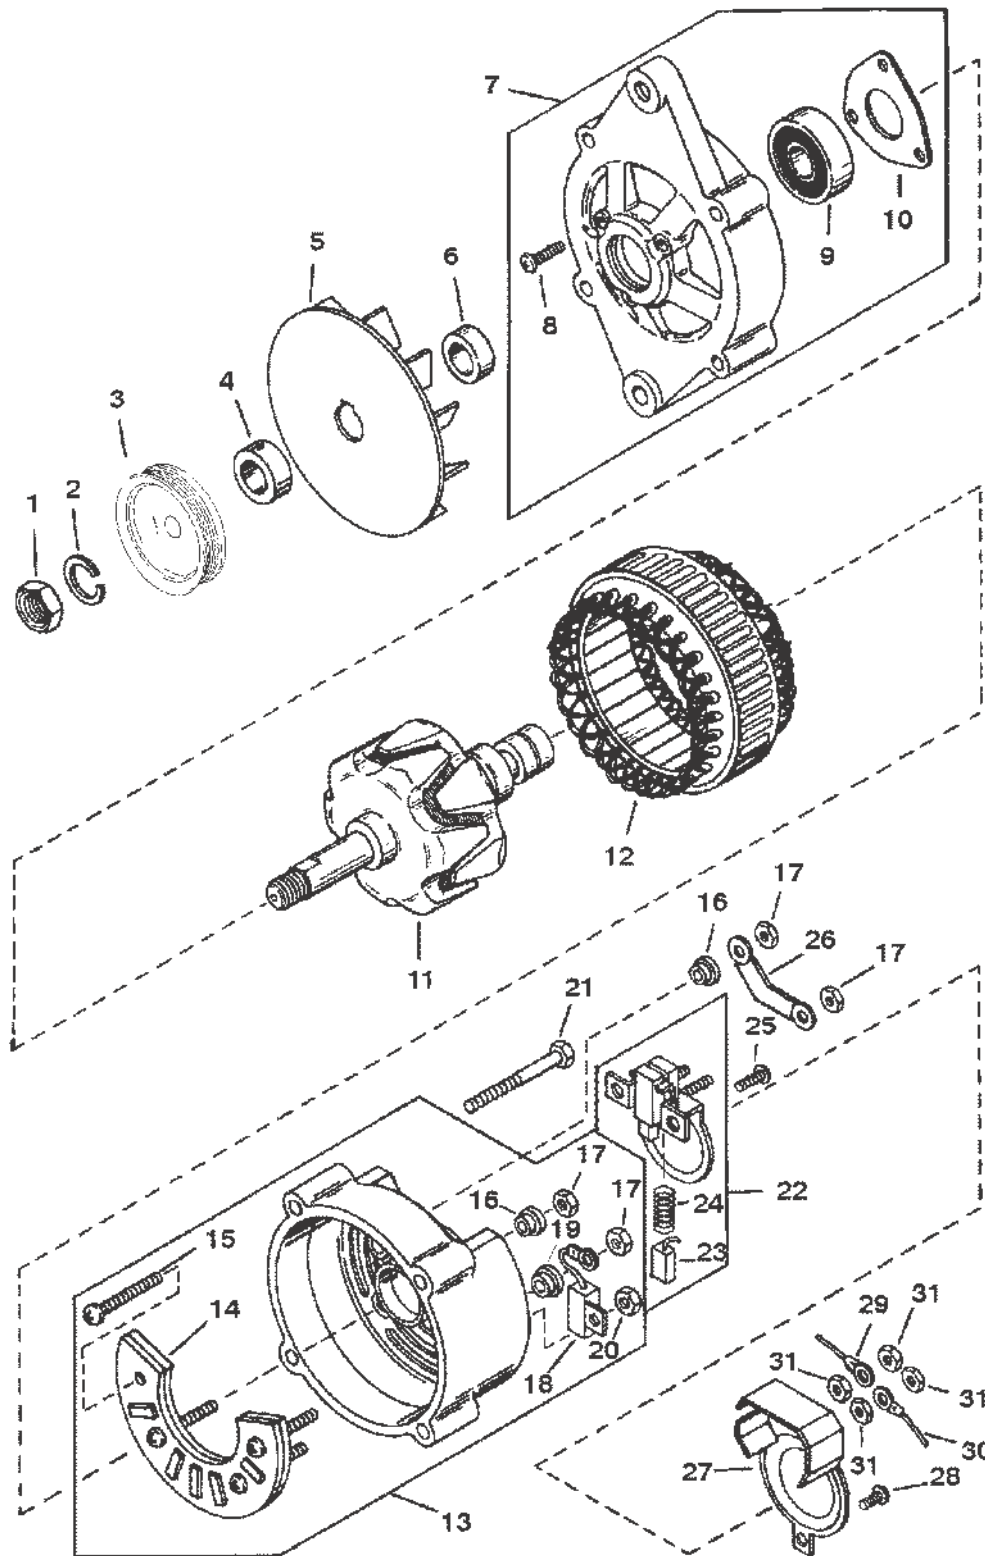

ALTERNATOR (MANDO # AC155603)

37599

ALTERNATOR (MANDO # AC155603)

ALTERNATOR (MANDO # AC155603)

Ref #	Part Class	Part Number	Description	Comments	Qty	Note
-	0000	817119A4	ALTERNATOR		1	[1]
1	0011	42768	NUT		1	
2	0013	42769	LOCKWASHER		1	
3	0000	42770	PULLEY		1	
4	0023	811865	SPACER		1	
5	0000	811866	FAN		1	
6	0023	811867	SPACER		1	
7	0000	811868	BRACKET ASSEMBLY Front		1	
8	0010	811869	SCREW		3	
9	0030	811870	BEARING Ball		1	
10	0000	811871	RETAINER		1	
11	0000	811872	ROTOR ASSEMBLY		1	
12	0000	811873	STATOR ASSEMBLY		1	
13	0000	811874	BRACKET ASSEMBLY Rear		1	
14	0000	811875	RECTIFIER ASSEMBLY		1	
15	0010	811876	SCREW		1	
16	0000	811877	HOLD		1	
17	0011	811878	NUT		2	
18	0000	811879	CONDENSER ASSEMBLY		1	
19	0000	811880	HOLD		1	
20	0011	811881	NUT		1	
21	0010	42773	THRU BOLT		4	
22	0000	811883	REGULATOR ASSEMBLY		1	
23	0000	811884	BRUSH		2	
24	0024	811885	SPRING		2	
25	0010	811886	SET SCREW		2	
26	0000	811887	TERMINAL		1	
27	0000	811888	COVER		1	
28	0010	811889	SET SCREW		1	
29	0084	811890	WIRE Red		1	
30	0084	811891	WIRE Purple		1	
31	0011	811878	NUT		4	

PART NOTES:

1. [1] - Alternate part numbers:
   817119A 4QS
   817119R01Reman