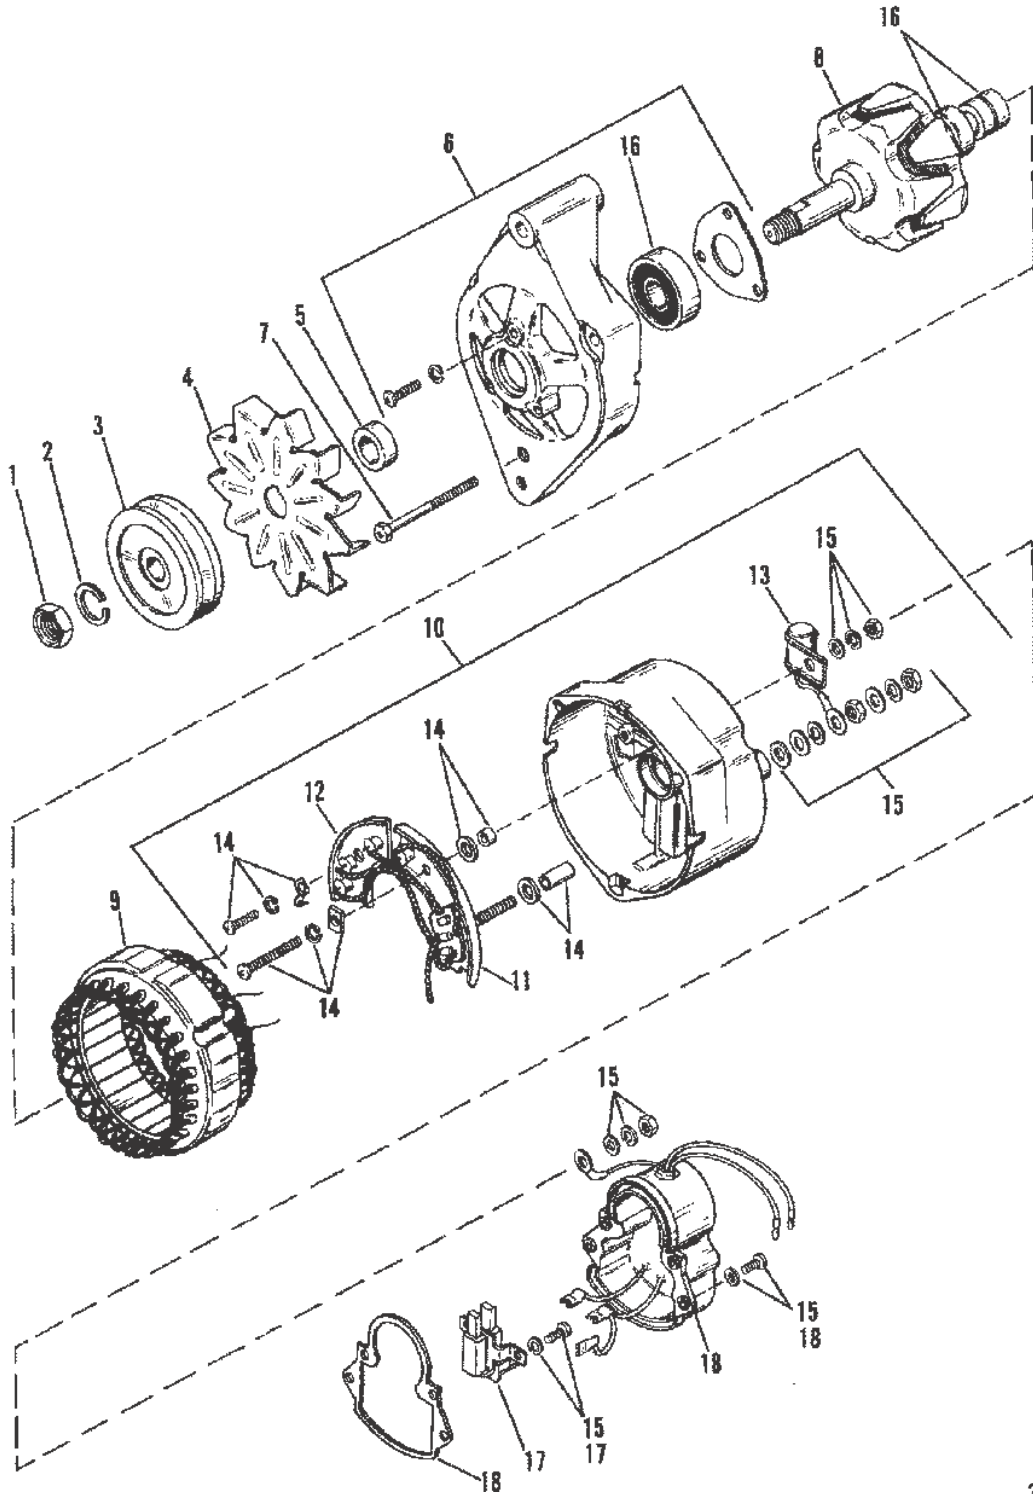

ALTERNATOR (MANDO #AR-150)

38501

ALTERNATOR (MANDO #AR-150)

Ref #	Part Class	Part Number	Description	Comments	Qty	Note
-	0000	92497A3	ALTERNATOR ASSEMBLY (55 Ampere)		1	[1]
1	0011	42768	NUT		1	
2	0013	42769	LOCKWASHER		1	
3	0000	42770	PULLEY		1	
4	0000	42771	FAN		1	
5	0023	42772	SPACER		1	
6	0000	42774	BRACKET		1	
7	0010	42773	THRU BOLT		3	
8	0000	42775	ROTOR (INCLUDES BEARINGS)		1	
9	0000	42776	STATOR		1	
10	0000	42777	BRACKET		1	
11	0000	42778	HEAT SINK		1	
12	0000	42779	HEAT SINK		1	
13	0000	42780	CONDENSER ASSEMBLY		1	
14	0000	42783	HARDWARE KIT		1	
15	0000	42782	HARDWARE KIT		1	
16	0000	42781	BEARING KIT		1	
17	0000	42784	HOLDER KIT (INCL. SPRINGS & BRUSHES)		1	
18	0000	42785	REGULATOR KIT		1	

PART NOTES:

1. [1] - Alternate part numbers:
   817119R01Reman
   92497A 3QS