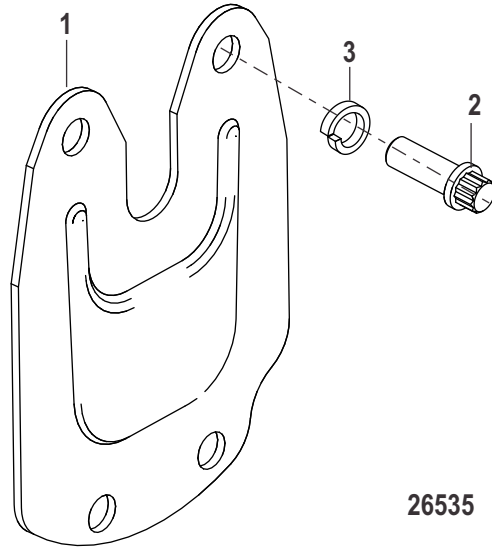

EXHAUST PLATE (454 MAGNUM)

Cat.# 90-82172392

EXHAUST PLATE (454 MAGNUM)

Ref #	Part Class	Part Number	Description	Comments	Qty	Note
1	0000	97350T1	PLATE		1	
2	0010	98794	SCREW (.375-16 x 1.00)		4	
3	0013	41471	LOCKWASHER (.375)		4	

EXHAUST PLATE (454 MAGNUM)