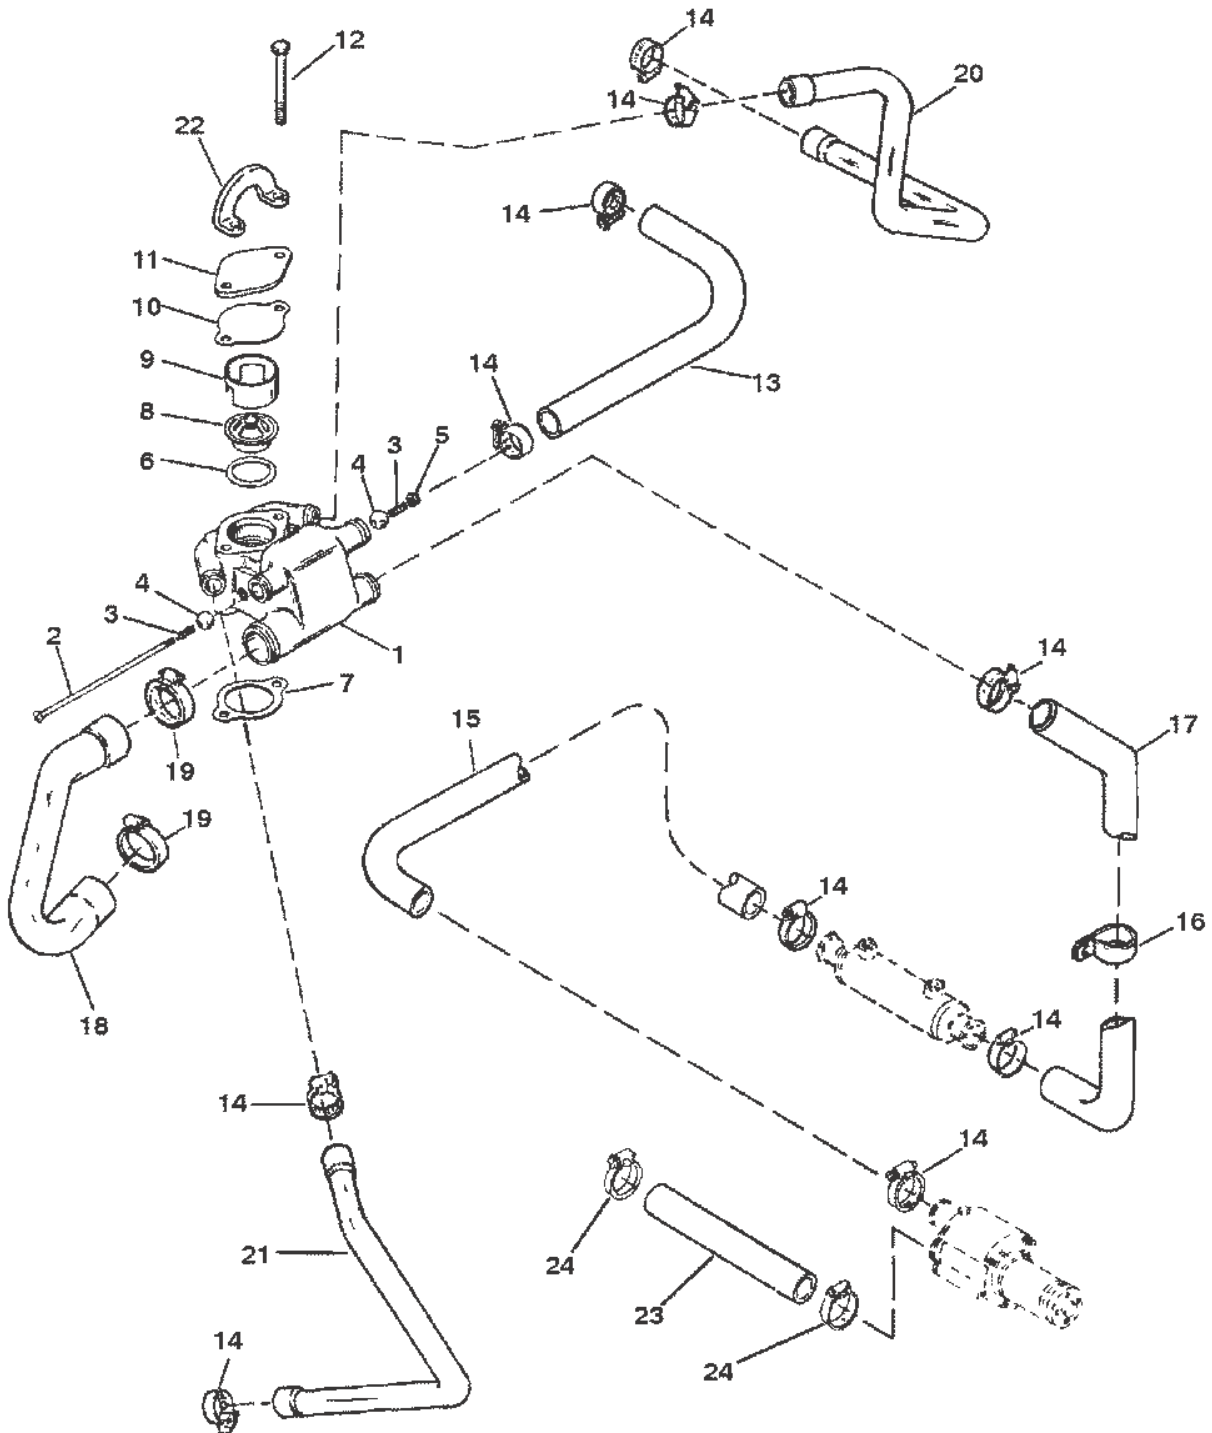

EXHAUST MANIFOLD AND EXHAUST ELBOW

Ref #	Part Class	Part Number	Description	Comments	Qty	Note
1	0000	89011A8	MANIFOLD ASSEMBLY		2	
2	0022	33198A1	PLUG (3/4-14)		AR	[1]
3	0027	46820	GASKET		2	[2]
4	0010	37612	SCREW (.375-16 x 1.250)		8/16	
4	0010	48424	SCREW (.375-16 x 1.620)		8	
5	0027	41813	GASKET		2	[2]
6	0022	73379	PLUG (.250-18)		2	
7	0022	806926A1	ELBOW KIT Drain		2	
8	0022	806608A1	PLUG KIT (.500-13) Royal Blue		2	[3]
9	0025	806609	QUAD RING		2	
10	0000	816900A5	ELBOW ASSEMBLY Exhaust	(PORT)	1	
10	0000	816900A9	ELBOW ASSEMBLY	(STARBOARD)	1	
11	0010	12244	SCREW (.375-16 x 1.00)		6	
11	0010	668631	SCREW (.375-16 x 2.500)	[0F114759] & Below	2	
11	0010	98534	SCREW (.375-16 x 2.30)	[0F114760] & Up	2	
12	0019	805727	CAP Rubber		2	
13	0054	815504220	CLAMP Worm Gear		2	
-	0000	93320A7	RISER KIT Exhaust (3.00 Inch)	CONTAINS 2 RISERS	1	
-	0000	93322A5	RISER KIT Exhaust (6.00 Inch)	CONTAINS 2 RISERS	1	
-	0027	811547A92	GASKET SET Engine	(7.4L BRAVO)	1	
-	0027	811572A92	GASKET SET Overhaul	(454 MAGNUM)	1	

PART NOTES:

1. [1] - AS REQUIRED
2. [2] - COMPONENT OF OVERHAUL GASKET SET (7.4L BRAVO)
   COMPONENT OF OVERHAUL GASKET SET (454 MAGNUM)
3. [3] - Alternate part numbers:
   806608A 1Service Part
   806608Q01QS

STAT HOUSING (STANDARD COOLING) S/N: 0F351999 & BELOW

38884

RESOURCE NOTES:

7.4L BRAVO (S/N: 0F351999 AND BELOW); 454 MAG. (S/N: 0F304999 AND BELOW)

THERMOSTAT HOUSING (STANDARD COOLING) S/N: 0F351999 & BELOW