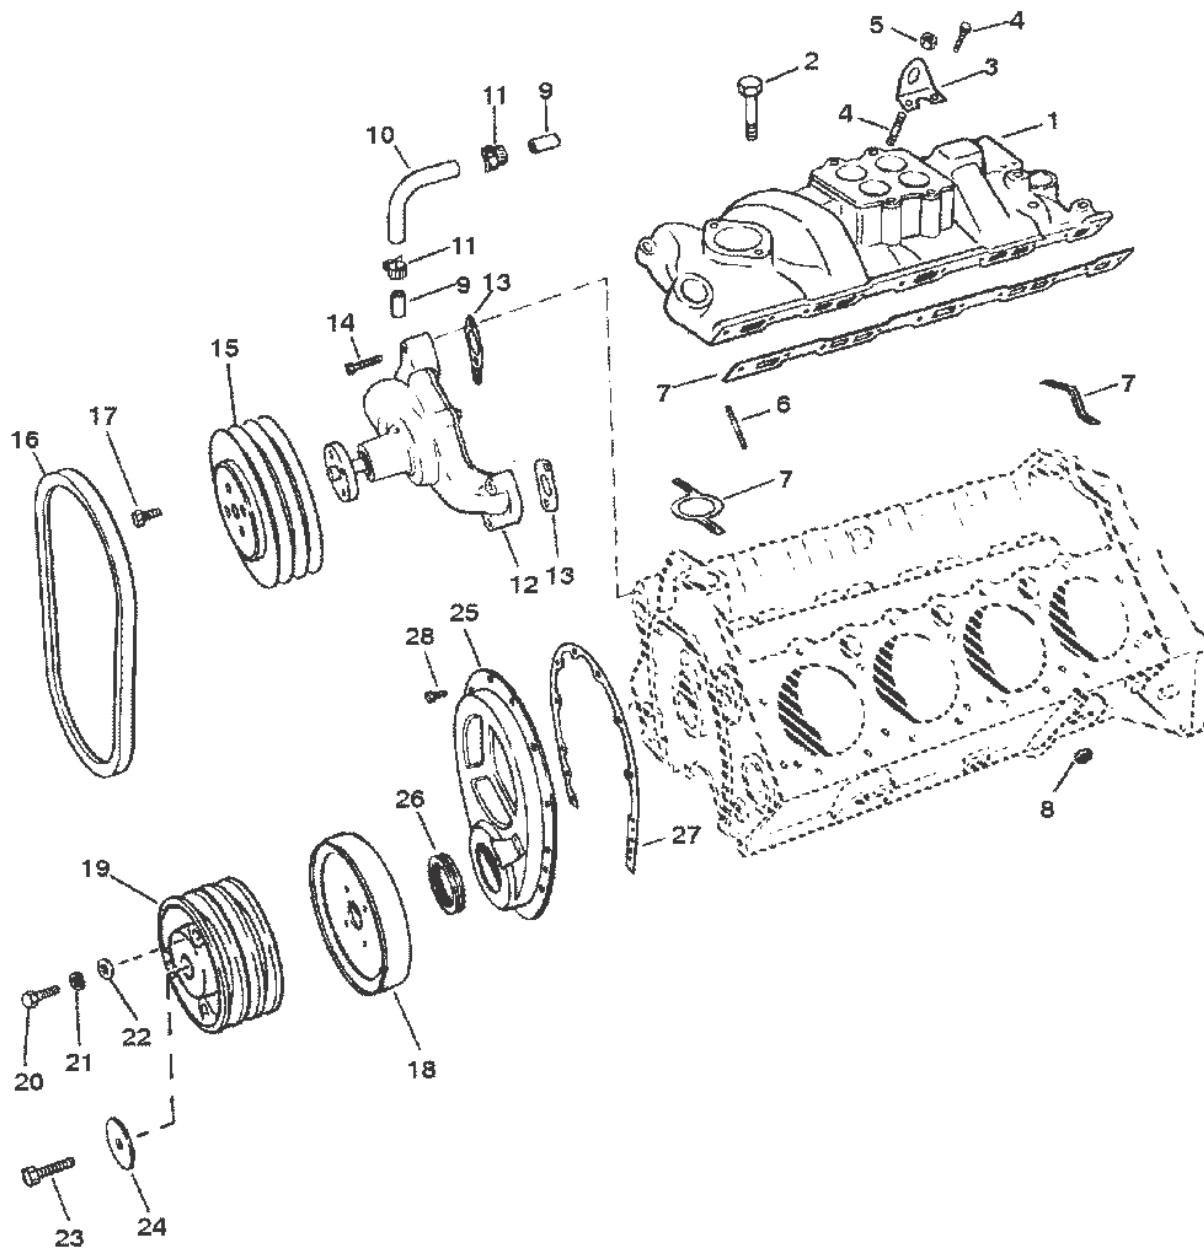

INTAKE MANIFOLD AND FRONT COVER

38892

INTAKE MANIFOLD AND FRONT COVER

Ref #	Part Class	Part Number	Description	Comments	Qty	Note
1	0000	811575	MANIFOLD	7.4L BRAVO I & II	1	
2	0010	37510	BOLT (1.5 In.)	7.4L BRAVO I & II	14	
2	0010	811577	BOLT	7.4L BRAVO I & II	2	
1	0000	72608	MANIFOLD	7.4L BRAVO III	1	
2	0010	805612	BOLT	7.4L BRAVO III	12	
2	0010	805611	BOLT	7.4L BRAVO III	4	
1	0000	72608	MANIFOLD	454 MAGNUM	1	
2	0010	37510	BOLT (1.5 In.)	454 MAGNUM	12	
2	0010	811574	SCREW (.375-16 x 1.750)	454 MAGNUM	4	
3	0054	64628	LIFTING EYE		1	
4	0010	34354	SCREW (.375-16 x 1.50)		2	
4	0016	806250	STUD		2	
5	0011	32219	NUT (.375-16)		1	
6		NSS	NOT SOLD SEPARATE STUD (GM #10092939)		4	[1]
7	0027	811644	GASKET SET	(7.4L BRAVO I & II)	1	[2]
7	0027	805722A1	GASKET SET	(7.4L BRAVO III & 454 MAGNUM)	1	[3]
8	0000	34543	VALVE Oil Bypass		2	
9	0022	806242	CONNECTOR		2	
10	0032	805987	HOSE		1	
11	0054	815504412	CLAMP Worm Gear		2	
12	0000	811573	PUMP ASSEMBLY		1	[4]
13	0027	49110	GASKET Circulating Water Pump Mount		2	[5]
14	0010	811574	SCREW (.375-16 x 1.750)		4	
15	0000	19692T	PULLEY (7 In. Diameter)		1	
16	0057	48122	BELT (48 Inches)		1	
17	0010	47277	SCREW (.312-24 x .750)		4	
18	0000	811555	HARMONIC BALANCER	(7.4L BRAVO)	1	
18	0000	811556	DAMPER	(454 MAGNUM)	1	
19	0000	90081T	PULLEY		1	
20	0010	75334	SCREW (.375-24 x 3.00)	(7.4L BRAVO)	3	
20	0010	358701	SCREW (.375-16 x 2.00)	(454 MAGNUM)	3	
21	0013	35048	LOCKWASHER (.375)		3	
22	0012	34714	WASHER		3	
23	0010	811559	SCREW (.500-20 x 2.500)		1	
24	0012	49103	WASHER		1	
25	0000	811570	COVER ASSEMBLY		1	
26	0026	8219471	SEAL		1	[5]
27	0027	811572	GASKET		1	[5]
28	0010	35366	SCREW		10	
-	0027	811547A92	GASKET SET Engine	(7.4L BRAVO)	1	
-	0027	811572A92	GASKET SET Overhaul	(454 MAGNUM)	1	

PART NOTES:

[1] - NOT SOLD SEPARATE

INTAKE MANIFOLD AND FRONT COVER