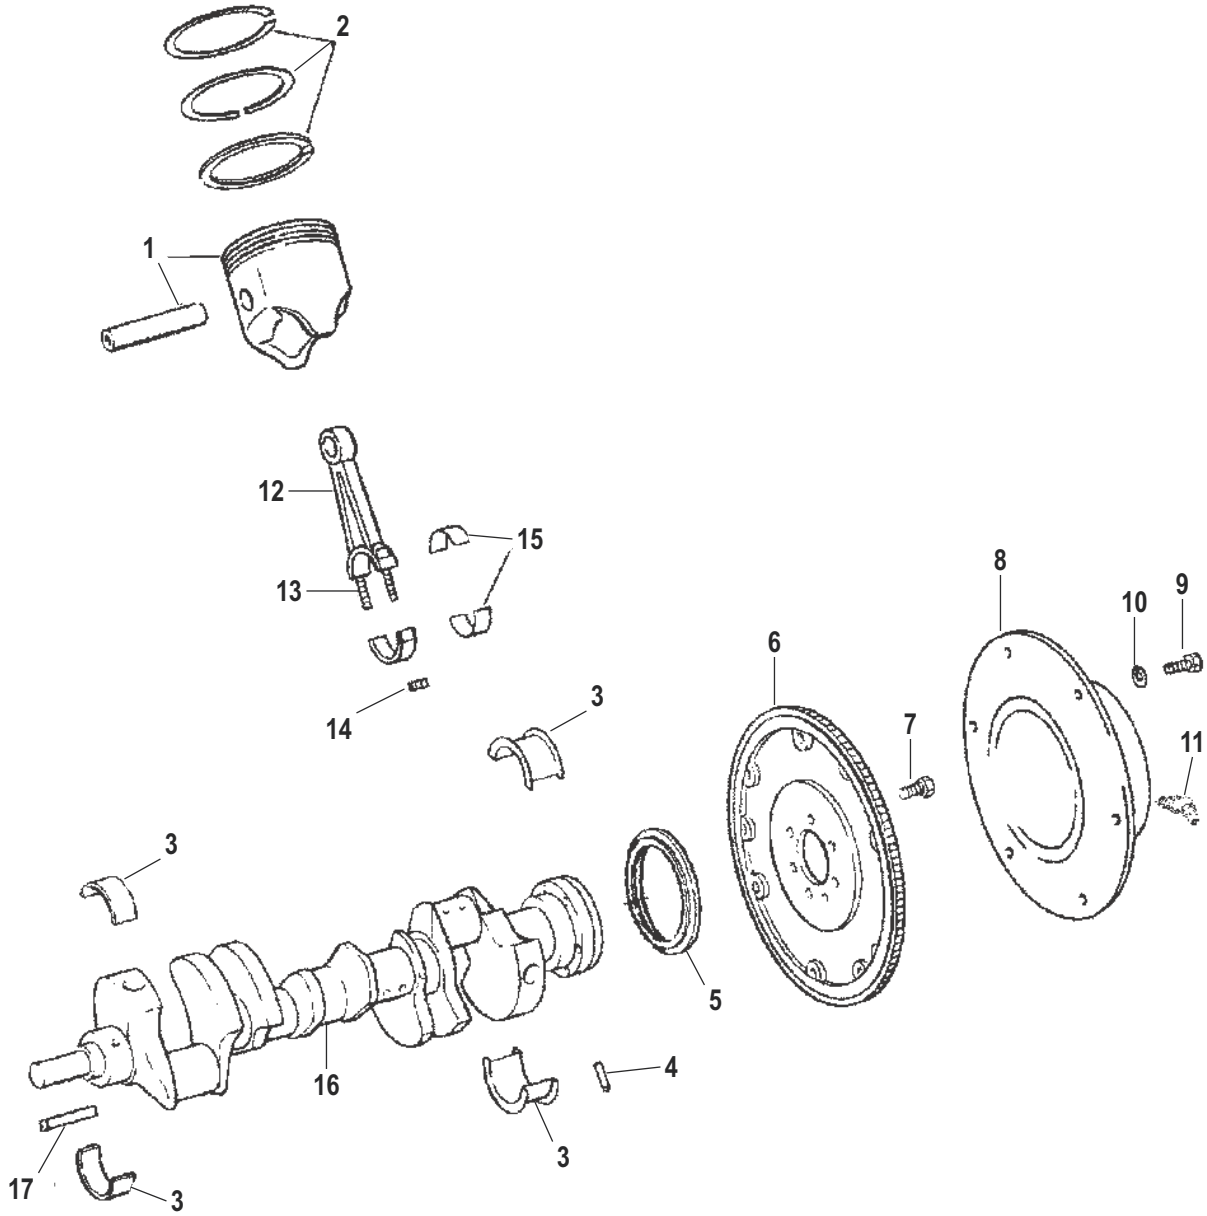

CRANKSHAFT AND CONNECTING RODS

35656

CRANKSHAFT AND CONNECTING RODS

Ref #	Part Class	Part Number	Description	Comments	Qty	Note
10	0012	20572	WASHER (.390 x .750 x .093)		6	
11	0022	49099	FITTING		2	
12	0614	3553	CONNECTING ROD	7.4L BRAVO	8	
12	0614	9641	CONNECTING ROD ASSEMBLY	454 MAGNUM	8	
13	0010	19234	SCREW (.437-20)	454 MAGNUM	16	
13	0010	52192	BOLT	7.4L BRAVO	16	
14	0011	37493	NUT (.375-24)	7.4L BRAVO	16	
14	0011	58056	NUT	454 MAGNUM	16	
15	0023	85726	BEARING SET Connecting Rod - Standard		8	
15	0023	85727	BEARING SET Connecting Rod - (.001 Undersize)		AR	[1]
15	0023	85728	BEARING SET Connecting Rod - (.002 Undersize)		AR	[1]
15	0023	85691	BEARING SET Connecting Rod - (.010 Undersize)		AR	[1]
15	0023	85729	BEARING SET Connecting Rod - (.020 Undersize)		AR	[1]
16	0429	811551	CRANKSHAFT	(7.4L BRAVO)	1	
16	0429	811552	CRANKSHAFT	(454 MAGNUM)	1	
17	0028	811558	KEY		1	
-	0027	811547A92	GASKET SET Engine	(7.4L BRAVO)	1	
-	0027	811572A92	GASKET SET Overhaul	(454 MAGNUM)	1	

PART NOTES:

1. [1] - AS REQUIRED
   [2] - COMPONENT OF OVERHAUL GASKET SET (7.4L BRAVO)
   COMPONENT OF OVERHAUL GASKET SET (454 MAGNUM)