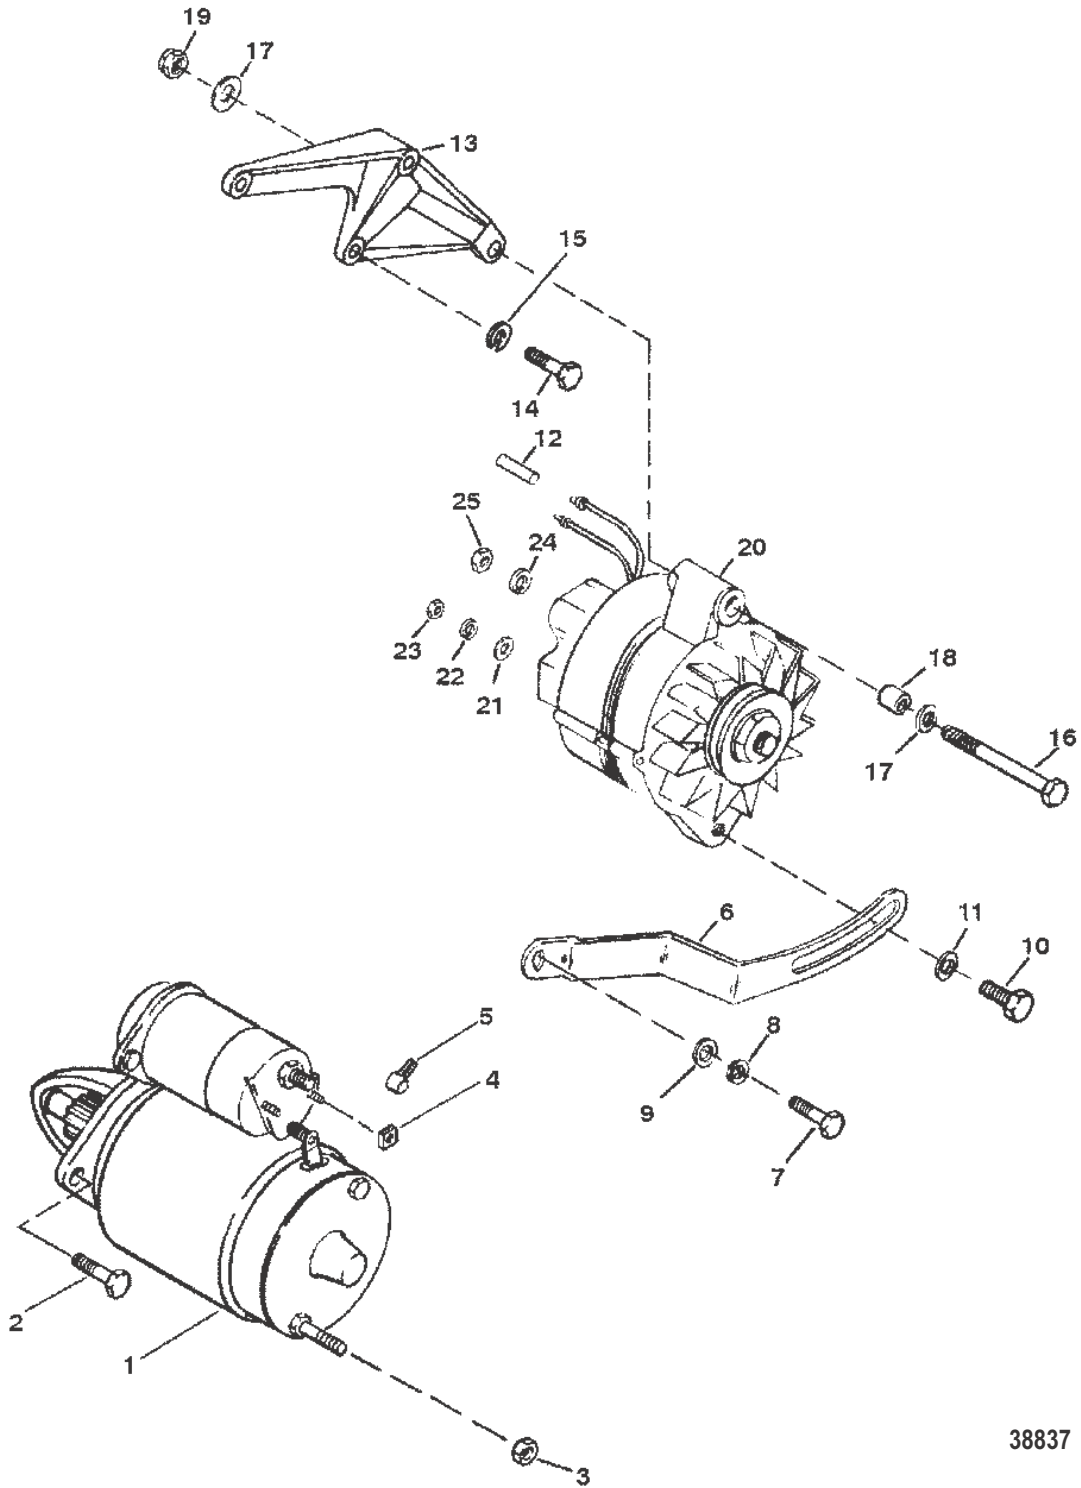

STARTER AND ALTERNATOR

38837

STARTER AND ALTERNATOR

Ref #	Part Class	Part Number	Description	Comments	Qty	Note
1	0050	812604A2	STARTER MOTOR ASSEMBLY 3-1/4 Diameter End Cap		1	
2	0010	8053432	SCREW (.375-16 x 4.33)	3-1/4 IN. DIAMETER END CAP	2	
3	0011	15874	NUT (M10)	3-1/4 IN. DIAMETER END CAP	1	
4	0011	400211	NUT (M5) Stainless Steel	3-1/4 IN. DIAMETER END CAP	2	
1	0050	806964A3	STARTER MOTOR ASSEMBLY	2-7/8 IN. DIAMETER END CAP	1	[1]
2	0010	8053432	SCREW (.375-16 x 4.33)	2-7/8 IN. DIAMETER END CAP	2	
3	0011	806949	NUT (M8-1.5)		1	
4	0011	400211	NUT (M5) Stainless Steel	2-7/8 IN. DIAMETER END CAP	1	
5	0085	79695	BOOT Insulator - Black		1	
6	0000	85013T	BRACE		1	
7	0010	47462	SCREW (.437-14 x 1.250)		1	
8	0013	32993	LOCKWASHER (.437)		1	
9	0012	31263	WASHER		1	
10	0010	29198	SCREW AND LOCKWASHER (.312-18 x .875)		1	
11	0012	26168	WASHER		1	
12	0000	5790811	SLEEVE (10.00 Inches Bulk)		2	
13	0000	806394A1	BRACKET		1	
14	0010	37612	SCREW (.375-16 x 1.250)		1	
14	0010	34354	SCREW (.375-16 x 1.50)		2	
15	0013	35048	LOCKWASHER (.375)		3	
14	0010	47462	SCREW (.437-14 x 1.250)		1	
14	0010	47651	SCREW (.437-14 x 1.50)		2	
15	0012	22248	WASHER (.453 x .875 x .060)		3	
16	0010	48308	SCREW (.375-24 x 3.750)		1	
17	0012	20553	WASHER (.406 x .734 x .063)		2	
18	0023	33186	BUSHING		1	
19	0011	23161	NUT (.375-24)		1	
20	0000	92497A3	ALTERNATOR ASSEMBLY (55 Ampere)	PRESTOLITE #8EM2003KA & MANDO #AR-150	1	[2]
21	0012	96457	WASHER Phenolic (.27 x .81 x .062)	PRESTOLITE #8EM2003KA & MANDO #AR-150	1	
22	0013	26996	LOCKWASHER (#10) Stainless Steel	PRESTOLITE #8EM2003KA & MANDO #AR-150	1	
23	0011	79989	NUT (#10-24) Stainless Steel	PRESTOLITE #8EM2003KA & MANDO #AR-150	1	
24	0013	21272	LOCKWASHER (.250)	PRESTOLITE #8EM2003KA & MANDO #AR-150	1	

STARTER AND ALTERNATOR