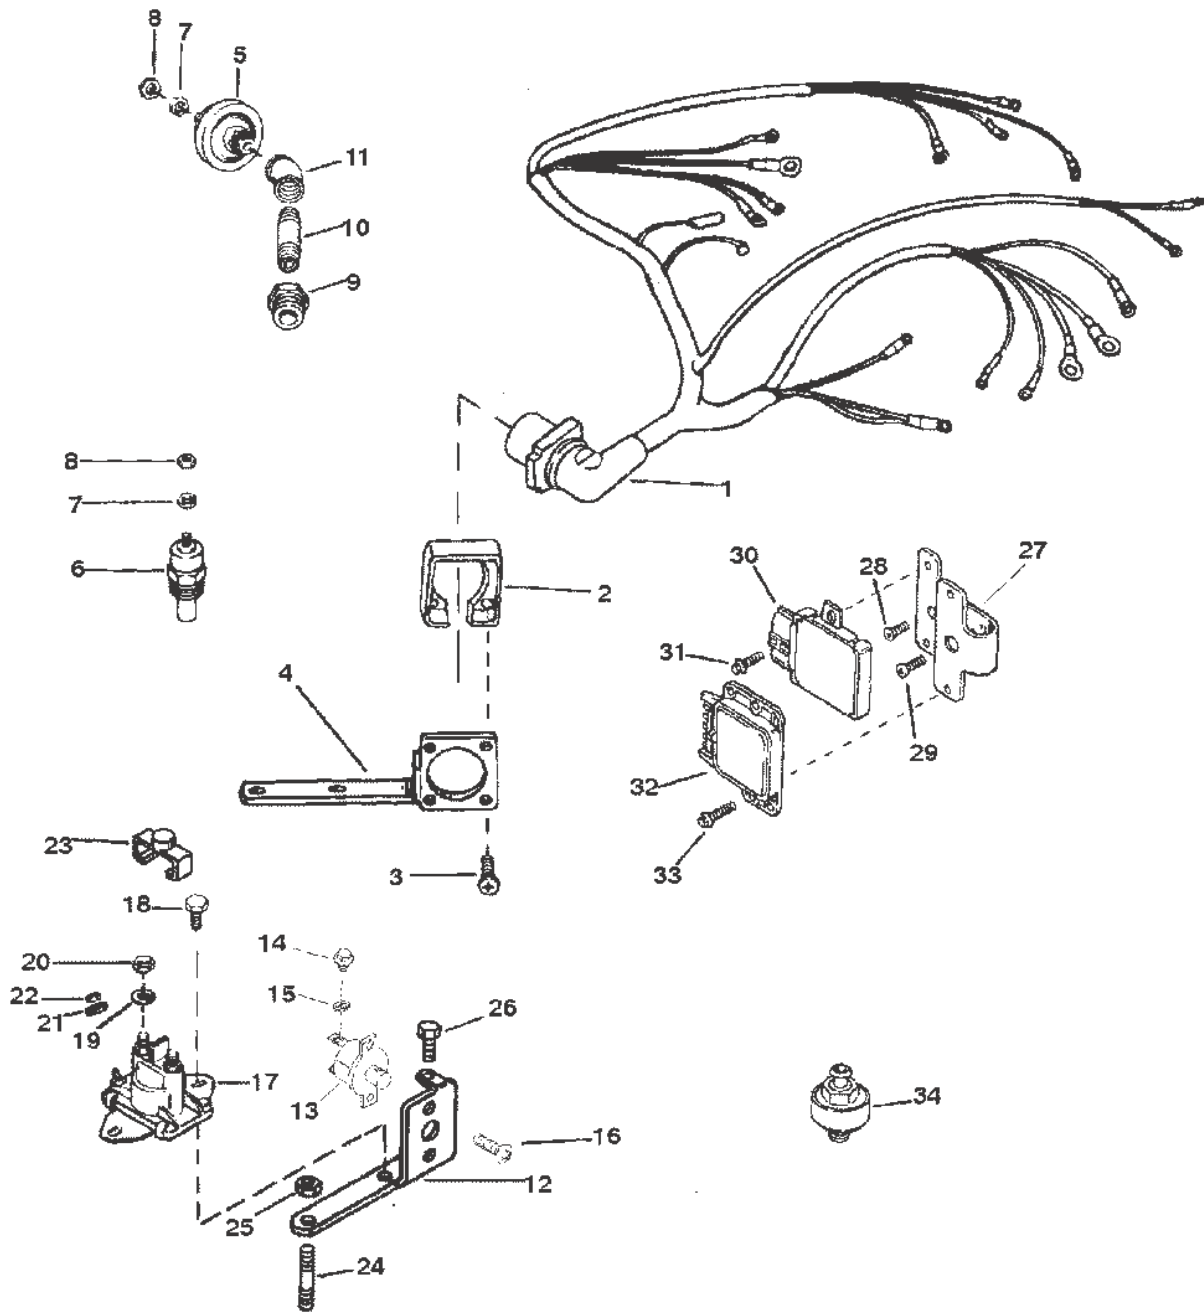

WIRING HARNESS/ELECTRICAL (THUNDERBOLT V IGNITION)

Ref #	Part Class	Part Number	Description	Comments	Qty	Note
1	0084	806744A2	HARNESS ASSEMBLY		1	
2	0000	26079A2	PLATE KIT Wire Harness Mount		1	
3	0010	15001	SCREW (#8-16 x .875)		4	
4	0000	805468T	BRACKET		1	
5	0000	815425	SENDER ASSEMBLY Oil Pressure		1	
5	0000	37293	SENDER ASSEMBLY Oil Pressure (DUAL)		OPT	[1]
6	0000	97257A1	SENDER ASSEMBLY Water Temperature		1	
6	0000	49734A1	SENDER ASSEMBLY Water Temperature (DUAL)		OPT	[1]
7	0013	26996	LOCKWASHER (#10) Stainless Steel		2	
8	0011	68219	NUT (#10-32) Stainless Steel		2	
9	0022	48556	BUSHING Reducer (.250 To .125)		1	
10	0022	42554	NIPPLE		1	
11	0022	46932	ELBOW		1	
12	0000	805368T	BRACKET Electrical		1	
13	0088	806950	BREAKER Circuit - 50 Ampere		1	
14	0010	68513	SCREW (#10-32 x .375) Stainless Steel		2	
15	0013	26996	LOCKWASHER (#10) Stainless Steel		2	
16	0010	57583	SCREW (#8-32 x .375)		2	
17	0089	96158	SOLENOID Starter		1	
18	0010	805564	SCREW (.250-20 x .750)		2	
19	0013	26992	LOCKWASHER (.250) Stainless Steel		2	
20	0011	94330	NUT (.250-20) Brass		2	
21	0013	26996	LOCKWASHER (#10) Stainless Steel		2	
22	0011	68219	NUT (#10-32) Stainless Steel		2	
23	0085	97861	INSULATOR		1	
24	0016	805459	STUD Mercathode Mounting		1	
25	0011	46438	NUT (#10-32)		1	
26	0010	805565	SCREW (#10-32 x .750)		1	
27	0000	806735T	BRACKET		1	
28	0010	806834	SCREW (FLATHEAD)		1	
29	0010	806835	SCREW (10-32 x .50)		1	
30	0000	806959T4	MODULE (7.4L BRAVO I & II)		1	
28	0000	806960T4	IGNITION CONTROL MODULE (7.4L BRAVO III)		1	
28	0000	806745T5	MODULE (454 MAGNUM)		1	
31	0010	806826	SCREW (#8-32 x .250)		2	
32	0000	805443T	MODULE ASSEMBLY		1	
33	0010	806827	SCREW (#8-32 x .380)		2	
34	0000	805544T	SENSOR ASSEMBLY		1	

WIRING HARNESS/ELECTRICAL (THUNDERBOLT V IGNITION)

WIRING HARNESS/ELECTRICAL (THUNDERBOLT V IGNITION)

38844

WIRING HARNESS/ELECTRICAL (THUNDERBOLT V IGNITION)