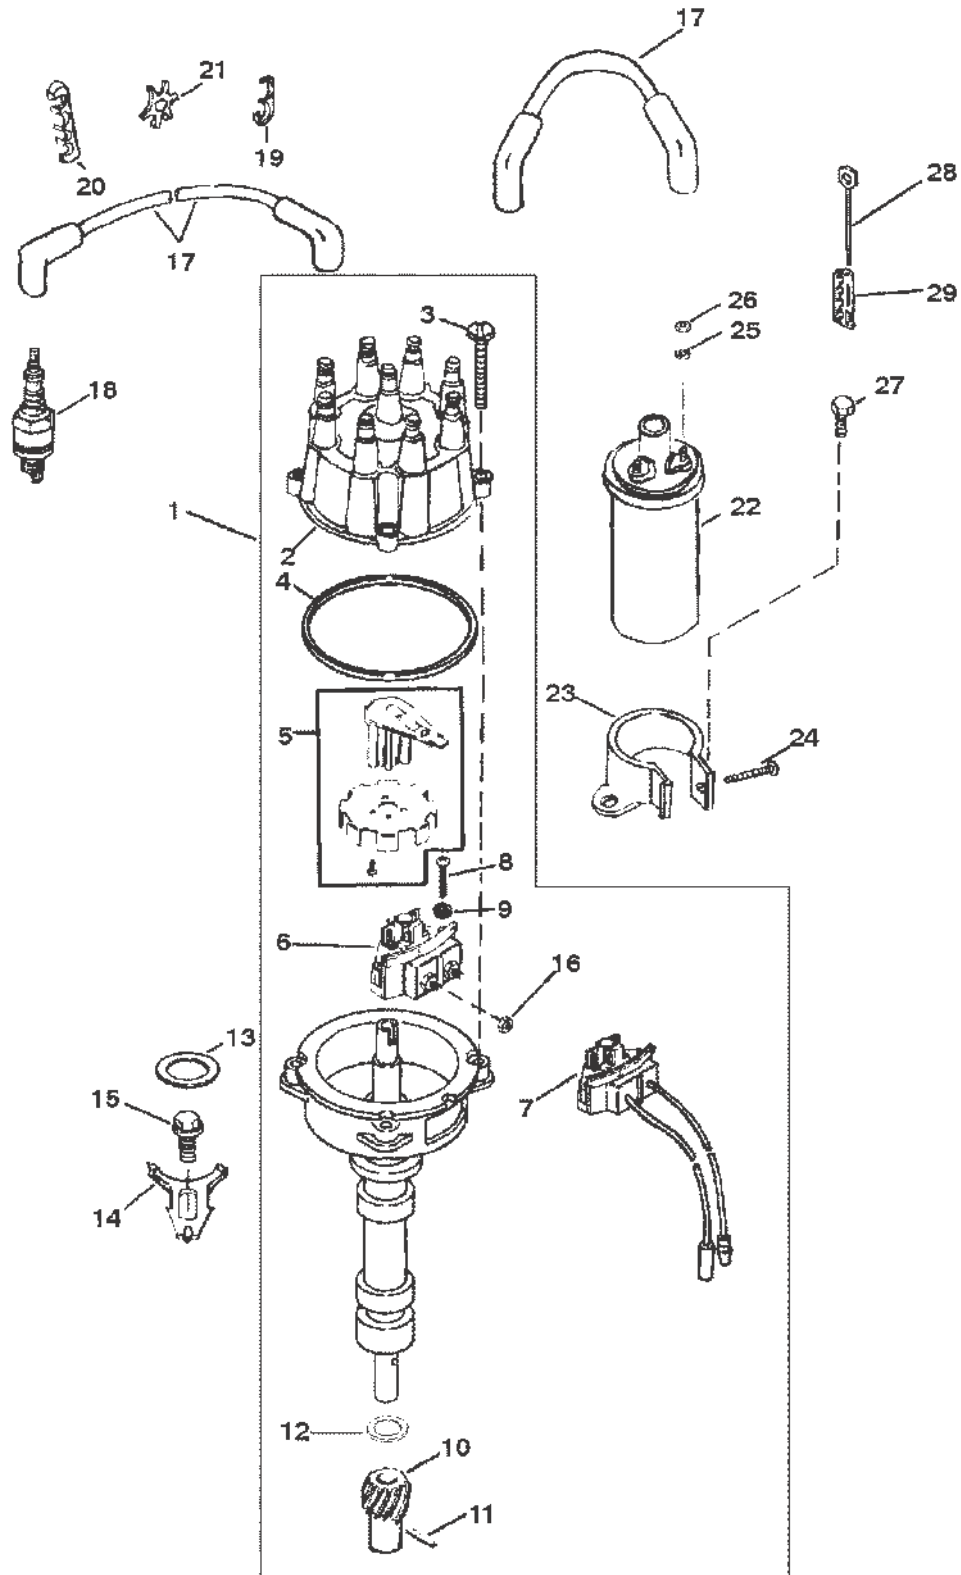

DISTRIBUTOR AND IGNITION COMPONENTS

Ref #	Part Class	Part Number	Description	Comments	Qty	Note
1	0000	90747A27	DISTRIBUTOR ASSEMBLY		1	[1]
1	0000	805185A26	DISTRIBUTOR ASSEMBLY		1	[2]
2	0000	805759A2	CAP ASSEMBLY		1	[3]
3	0010	90926	SCREW (#10-32 x .810)		4	
4	0027	805760	GASKET		1	
5	0000	13524A1	WHEEL ASSEMBLY		1	[4]
6	0087	91019A3	SENSOR ASSEMBLY		1	[1]
7	0087	91019A6	SENSOR ASSEMBLY		1	[2]
8	0010	47618	SCREW (#10-32 x 1.00)		1	
9	0012	27736	WASHER		2	
10	0043	818807	GEAR		1	
11	0017	47617	PIN		1	
12	0012	90931	THRUST WASHER		1	
13	0027	344863	GASKET		1	[5]
14	0000	52185	CLAMP		1	
15	0010	806681	SCREW (.375-16 x .875)		1	
16	0011	68219	NUT (#10-32) Stainless Steel		2	
17	0084	816608A61	CABLE KIT		1	[6]
18	0033	59571	SPARK PLUG		8	[7]
19	0000	54676	RETAINER Two Wire		2	
20	0000	32783	RETAINER Three Wire		2	
21	0000	32784	RETAINER Four Wire		2	
22	0392	805570A2	COIL KIT		1	
23	0000	77294T	BRACKET		1	[1]
23	0000	65970T1	BRACKET		1	[2]
24	0010	41408	SCREW (#10-32 x 1.50)		1	
25	0013	26996	LOCKWASHER (#10) Stainless Steel		2	
26	0011	68219	NUT (#10-32) Stainless Steel		2	
27	0010	98261	SCREW (.375-16 x .750)		2	[1]
27	0010	92913	SCREW (.437-14 x .750)		1	[2]
28	0016	90096A1	STUD ASSEMBLY (#10-32 x Special)		2	
29	0054	72821	RETAINER		2	
-	0027	811547A92	GASKET SET Engine	(7.4L BRAVO)	1	
-	0027	811572A92	GASKET SET Overhaul	(454 MAGNUM)	1	

PART NOTES:

- [1] - IGNITION MODULE MOUNTED ON EXHAUST ELBOW
- [2] - IGNITION MODULE MOUNTED ON DISTRIBUTOR
- [3] - Alternate part numbers:
  805759A 2Service Part
  805759Q 3QS Kit
  805759T 3MPP Kit

DISTRIBUTOR AND IGNITION COMPONENTS

DISTRIBUTOR AND IGNITION COMPONENTS

38845