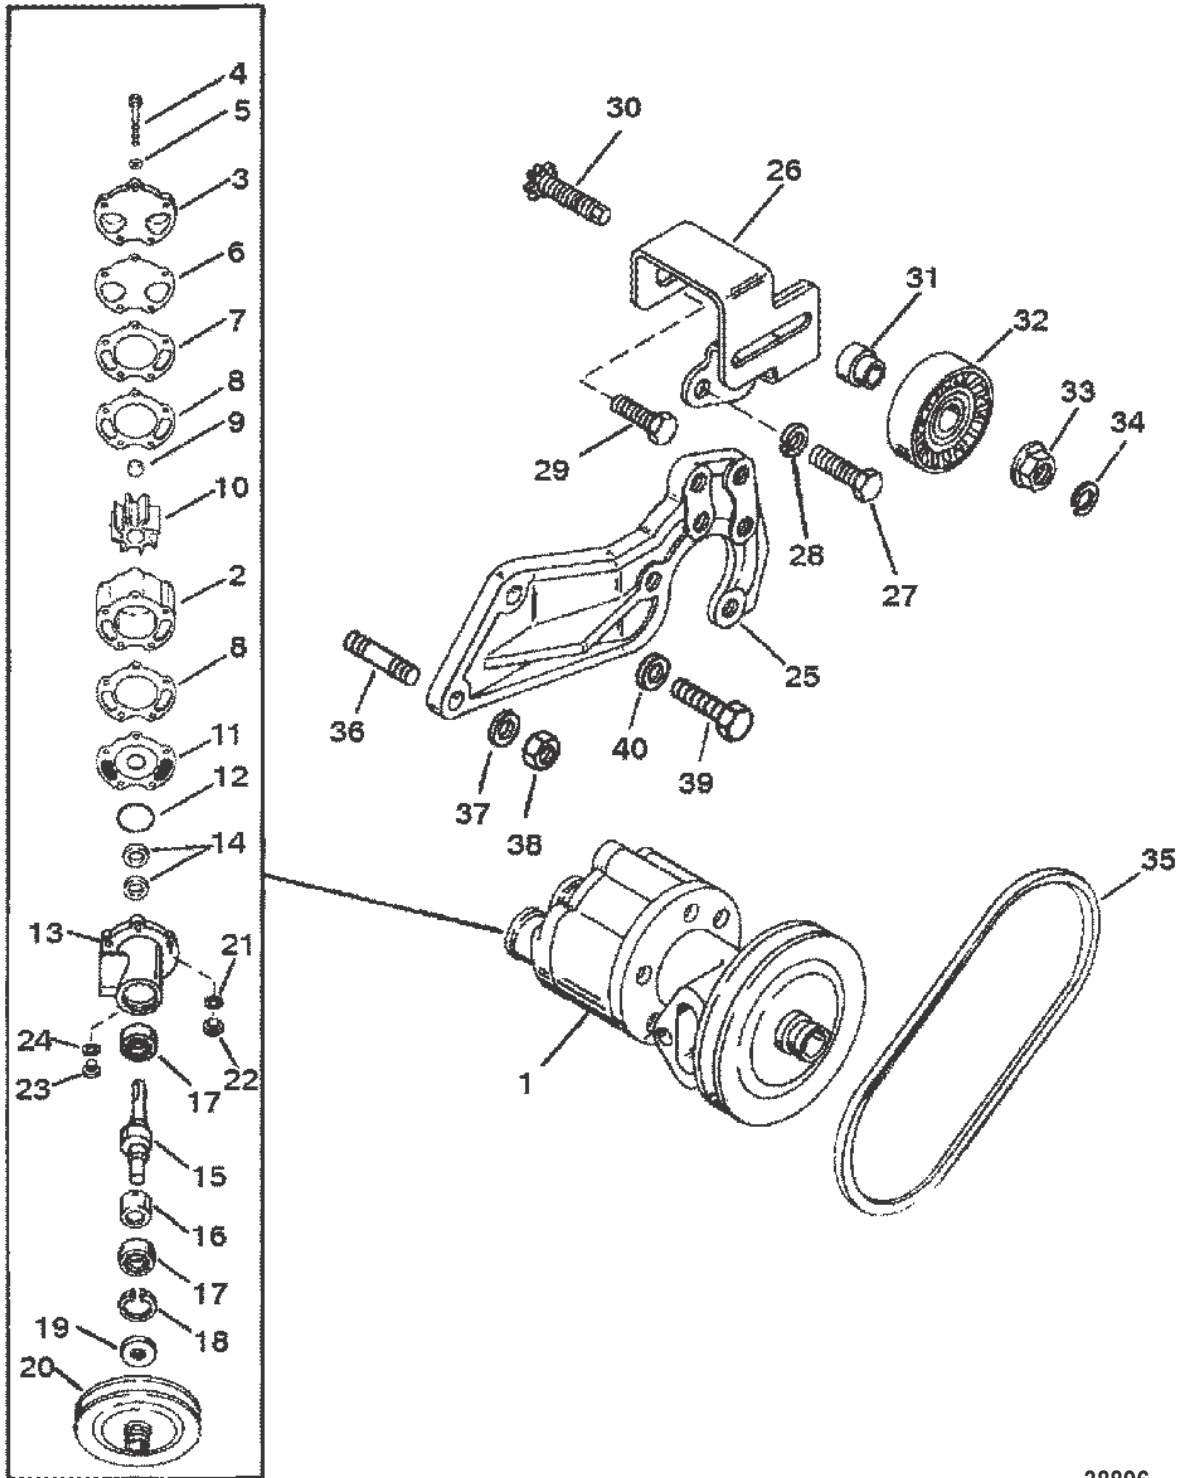

SEA WATER PUMP

38896

SEA WATER PUMP

Ref #	Part Class	Part Number	Description	Comments	Qty	Note
1	0046	72774A69	PUMP ASSEMBLY Sea Water - Complete		1	
2	0046	72774A40	BODY ASSEMBLY Sea Water - Complete		1	
3	0000	87631A4	COVER KIT		1	
4	0010	99347	SCREW (.312-18 x 3.75)		5	
5	0012	20084	WASHER (.328 x .562 x .062)		5	
6	0027	8052151	GASKET		1	
7	0000	94916	WEAR PLATE		1	
8	0027	94914	GASKET		2	
9	0019	59504	PLUG		1	
10	0047	593621	IMPELLER		1	
11	0000	94576	WEAR PLATE		1	
12	0025	94288	QUAD RING		1	
13	0000	818367A1	HOUSING ASSEMBLY		1	
14	0026	90562	SEAL (1.254 x .312)		2	
15	0000	818366A1	SHAFT KIT		1	
16	0000	818745A1	RING KIT		1	
17	0030	72961	BEARING Ball		2	
18	0053	23720	RING Retaining		1	
19	0026	806930	SEAL		1	
20	0000	818365T	PULLEY		1	
21	0013	39107	LOCKWASHER (.312-24)		1	
22	0011	21908	NUT (.312-18) Cad Plated		1	
23	0010	79953A2	SCREW KIT (.375-16 x .250)		1	[1]
24	0012	19183	WASHER Fiber		1	
25	0000	818368T1	BRACKET		1	
26	0000	818379T	BRACKET		1	
27	0010	76926	SCREW (.375-16 x .875)		2	
28	0013	35048	LOCKWASHER (.375)		2	
29	0010	17965	SCREW (.437-14 x .70)		1	
30	0043	8183812	PINION STUD (.437-20) Stainless Steel		1	
31	0000	818380	BUSHING		1	
32	0000	818382	PULLEY		1	
33	0011	817618	NUT (.437-20)		1	
34	0053	821115	RING Retaining		1	
35	0057	69143T	V BELT		1	
36	0016	64281	STUD (.375-16/.375-24 x 1.880)		1	
37	0013	35048	LOCKWASHER (.375)		1	
38	0011	46335	NUT (.375-24)		1	
36	0016	806591	STUD (7/16-14) (7/16-14)		1	
37	0013	32993	LOCKWASHER (.437)		1	
38	0011	22024	NUT (.437-14)		1	
39	0010	47462	SCREW (.437-14 x 1.250)		1	
40	0013	32993	LOCKWASHER (.437)		1	

SEA WATER PUMP