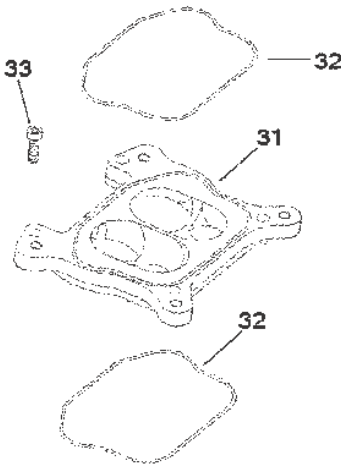

CARBURETOR AND LINKAGE

7.4L BRAVO ONE & TWO WITH O-RINGS