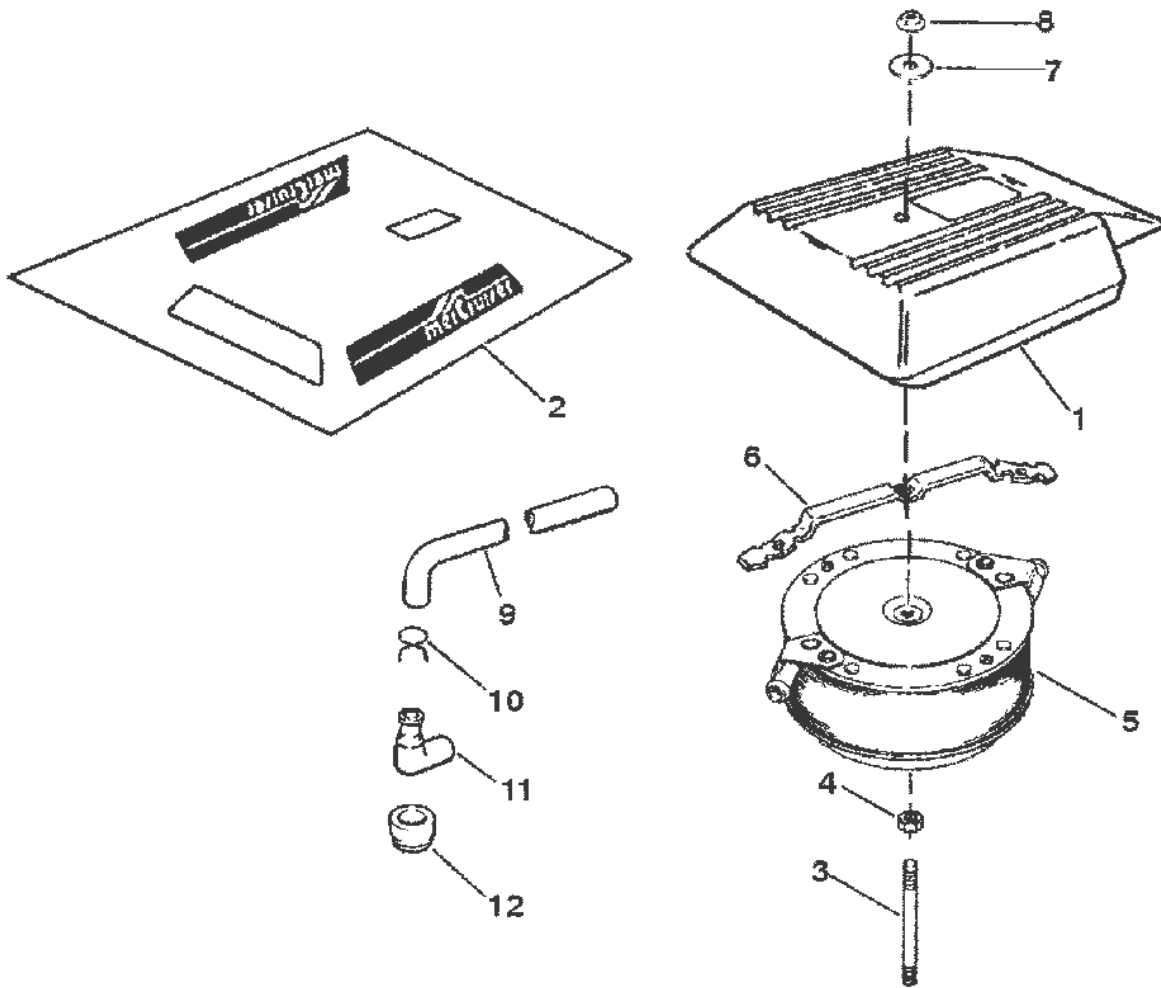

FLAME ARRESTOR

38882

FLAME ARRESTOR

Ref #	Part Class	Part Number	Description	Comments	Qty	Note
1	0000	18484A3	COVER		1	
2	0037	812776A27	DECAL SET	(7.4L BRAVO I & II)	1	
2	0037	812776A28	DECAL SET	(7.4L BRAVO III)	1	
2	0037	812776A24	DECAL SET	(454 MAGNUM)	1	
3	0016	805161	STUD (4.75 In)	USE WITHOUT REF. #6	1	
4	0011	28941	NUT	USE WITHOUT REF. #6	1	
5	0000	57882T1	FLAME ARRESTOR NEW DESIGN	USE WITHOUT REF. #6	1	
3	0016	805296	STUD (4.50 Inch)	7.4L BRAVO I & II- USE WITH RETAINER REF. #6	1	
5	0000	805298A1	FLAME ARRESTOR	7.4L BRAVO I & II- USE WITH RETAINER REF. #6	1	
6	0000	805314	RETAINER Breather Hose	7.4L BRAVO I & II- USE WITH RETAINER REF. #6	1	
3	0016	805297	STUD	7.4L BRAVO III & 454 MAGNUM-USE WITH RETAINER REF. #6	1	
5	0000	805299A1	FLAME ARRESTOR	7.4L BRAVO III & 454 MAGNUM-USE WITH RETAINER REF. #6	1	
6	0000	805314	RETAINER Breather Hose	7.4L BRAVO III & 454 MAGNUM-USE WITH RETAINER REF. #6	1	
7	0012	86400	WASHER		1	
8	0011	35045	NUT (.250-28)		1	
9	0032	1589418	HOSE Breather		2	
10	0054	53101	CLAMP		4	
11	0000	97850	ELBOW 90 Degree Breather		2	
12	0025	811553	GROMMET		2