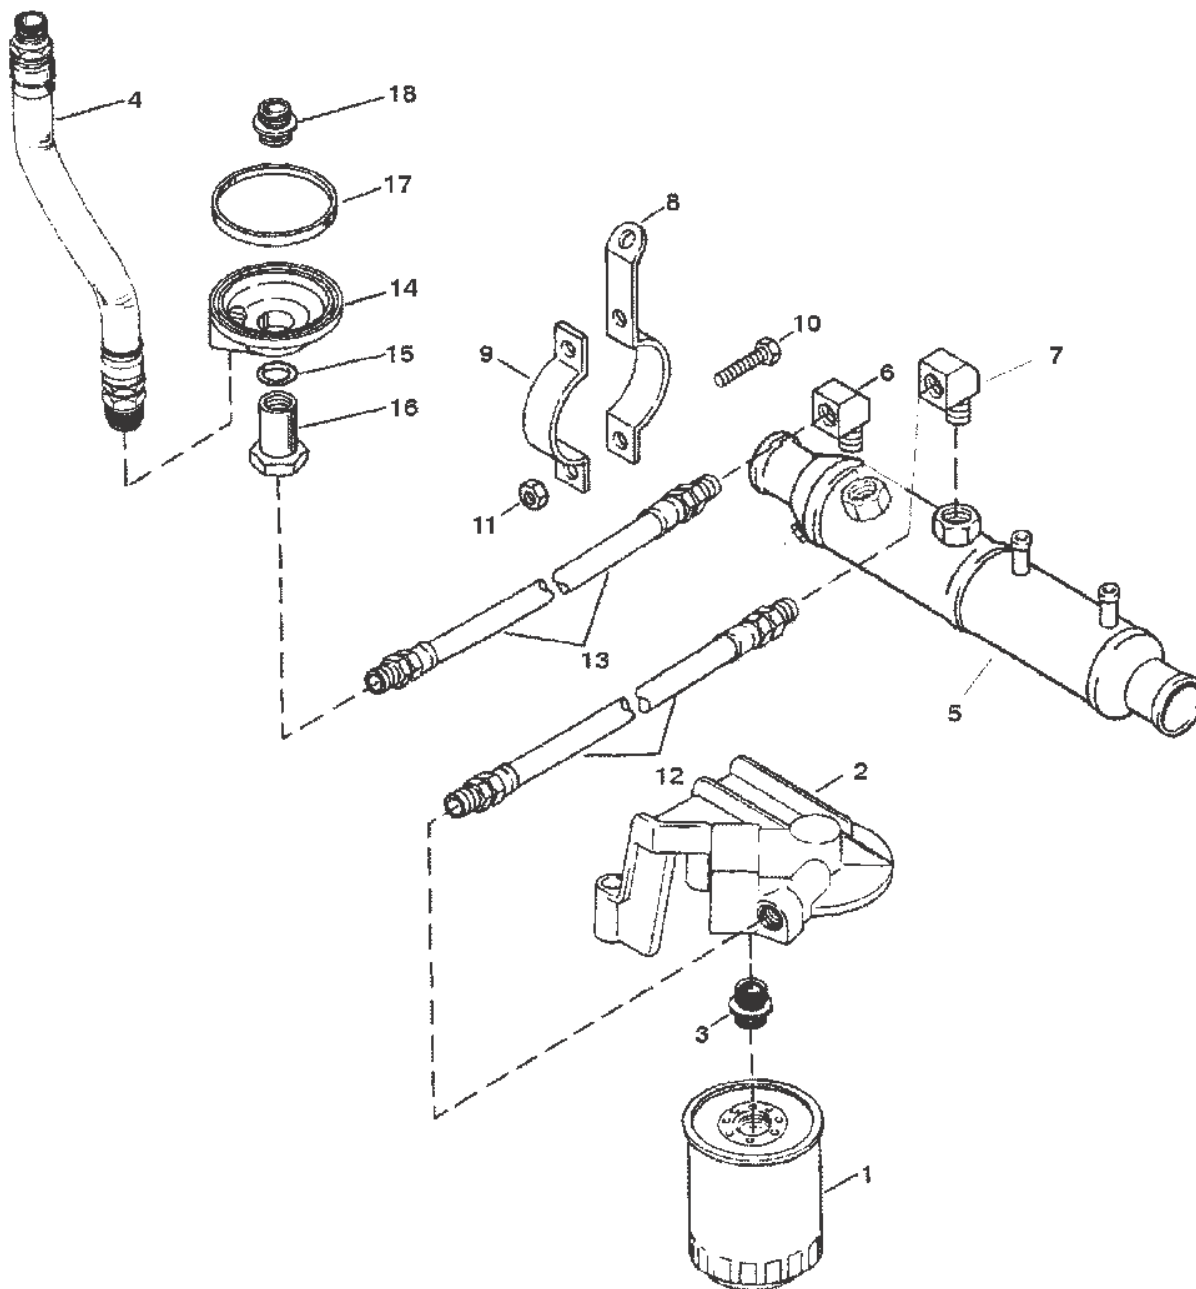

Cat.# 90-82172392

EXHAUST PLATE (454 MAGNUM)

Ref #	Part Class	Part Number	Description	Comments	Qty	Note
1	0000	97350T1	PLATE		1	
2	0010	98794	SCREW (.375-16 x 1.00)		4	
3	0013	41471	LOCKWASHER (.375)		4	

EXHAUST PLATE (454 MAGNUM)

OIL FILTER AND ADAPTOR (7.4L BRAVO) S/N:0F114759 & BELOW

38893