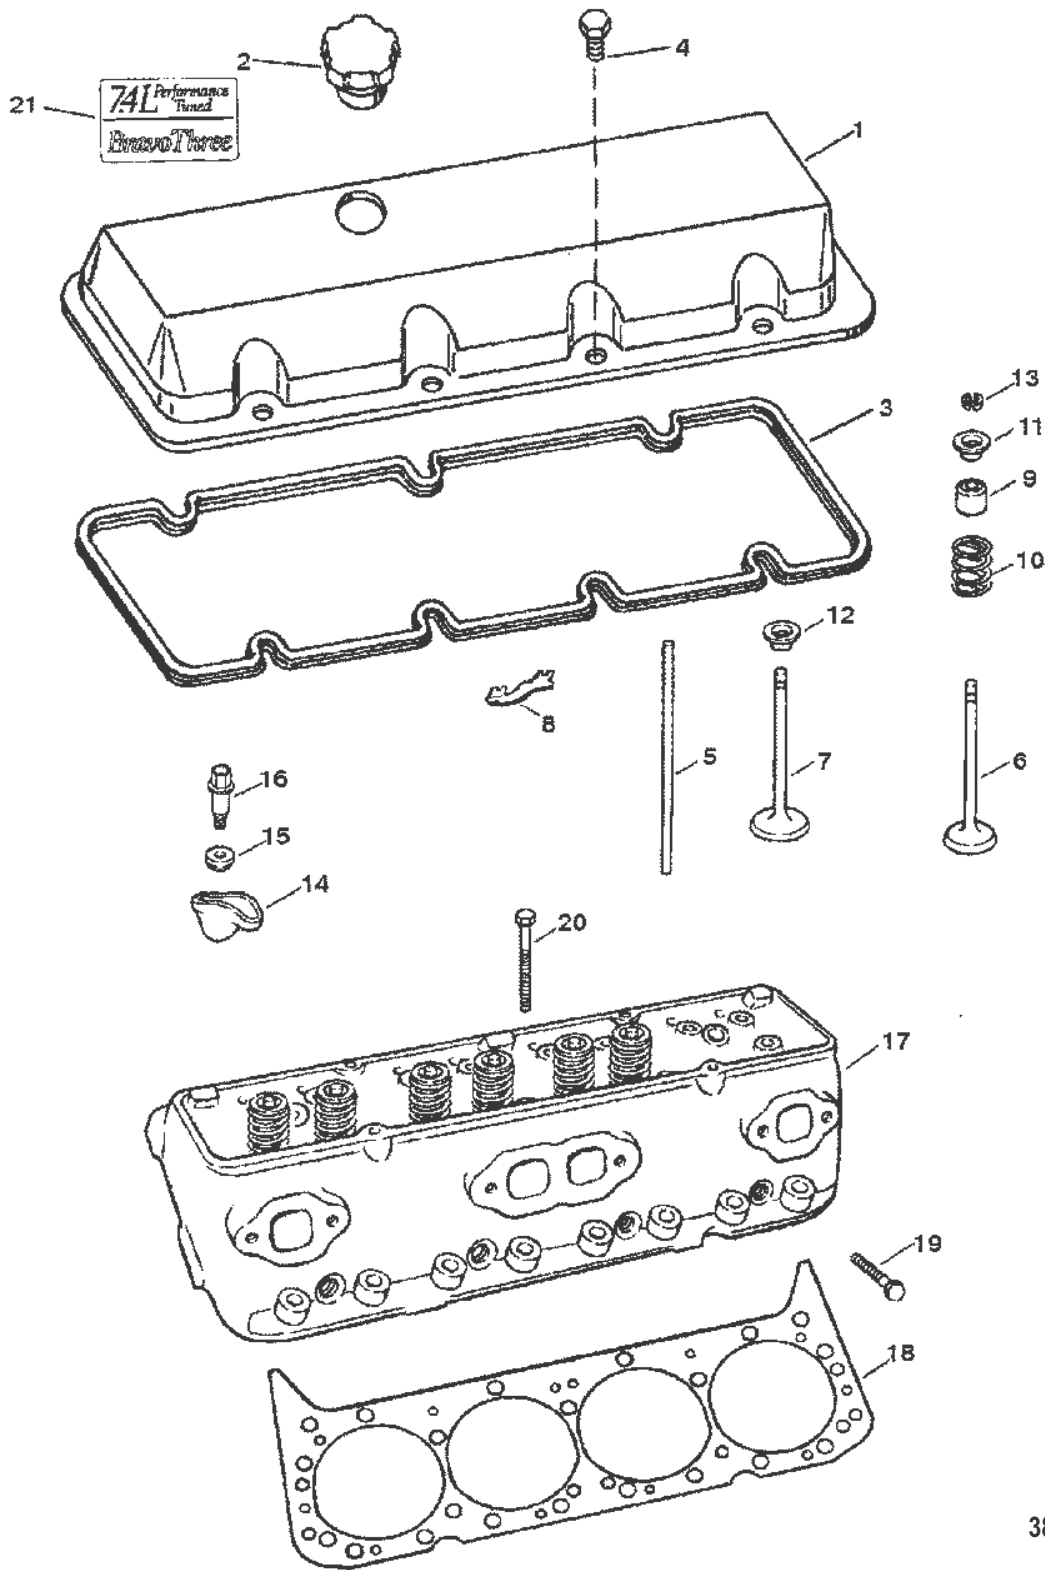

CYLINDER HEAD AND ROCKER COVER (7.4L BRAVO)

38888

CYLINDER HEAD AND ROCKER COVER (7.4L BRAVO)

CYLINDER HEAD AND ROCKER COVER (7.4L BRAVO)

Ref #	Part Class	Part Number	Description	Comments	Qty	Note
1	0000	811587	ROCKER COVER		2	
2	0036	811569	CAP Oil Tank		2	
3	0027	811588	GASKET Rocker Cover		2	[1]
4	0010	811589	BOLT (1/4-20 x 0.875)		14	
5	0000	75589	ROD	(INTAKE)	8	
5	0000	75590	ROD	(EXHAUST)	8	
6	0000	814506	VALVE Exhaust	(STANDARD)	8	
6	0000	814507	VALVE Exhaust	(.015 O.S.)	AR	[2]
7	0000	49134	VALVE Intake	(STANDARD)	8	
7	0000	49135	VALVE	(.015 O.S.)	AR	[2]
8	0000	811585	GUIDE		8	
9	0026	811545	SEAL Valve		16	[1]
10	0024	14754	SPRING		16	
11	0000	14755	ROTATOR	(EXHAUST)	8	
12	0000	14753	CAP	(INTAKE)	8	
13	0028	54530	KEY		32	
14	0000	811590	ROCKER ARM		16	
15	0000	811592	BALL Rocker Arm		16	
16	0010	811593	BOLT Rocker Arm		16	
17	0938	811530	CYLINDER HEAD	(3/8-16 THREADS)	2	
17	0938	827656	CYLINDER HEAD	(7/16-14 THREADS)	2	
18	0027	811547	GASKET		2	[1]
19	0010	49106	BOLT (2.00 Inch)		8	
20	0010	49105	BOLT (4.125 Inch)		24	
21	0037	823848	DECAL	(7.4L BRAVO III)	2	
-	0027	811547A92	GASKET SET Engine	(7.4L BRAVO)	1	

PART NOTES:

1. [1] - COMPONENT OF OVERHAUL GASKET SET (7.4L BRAVO)
   [2] - AS REQUIRED