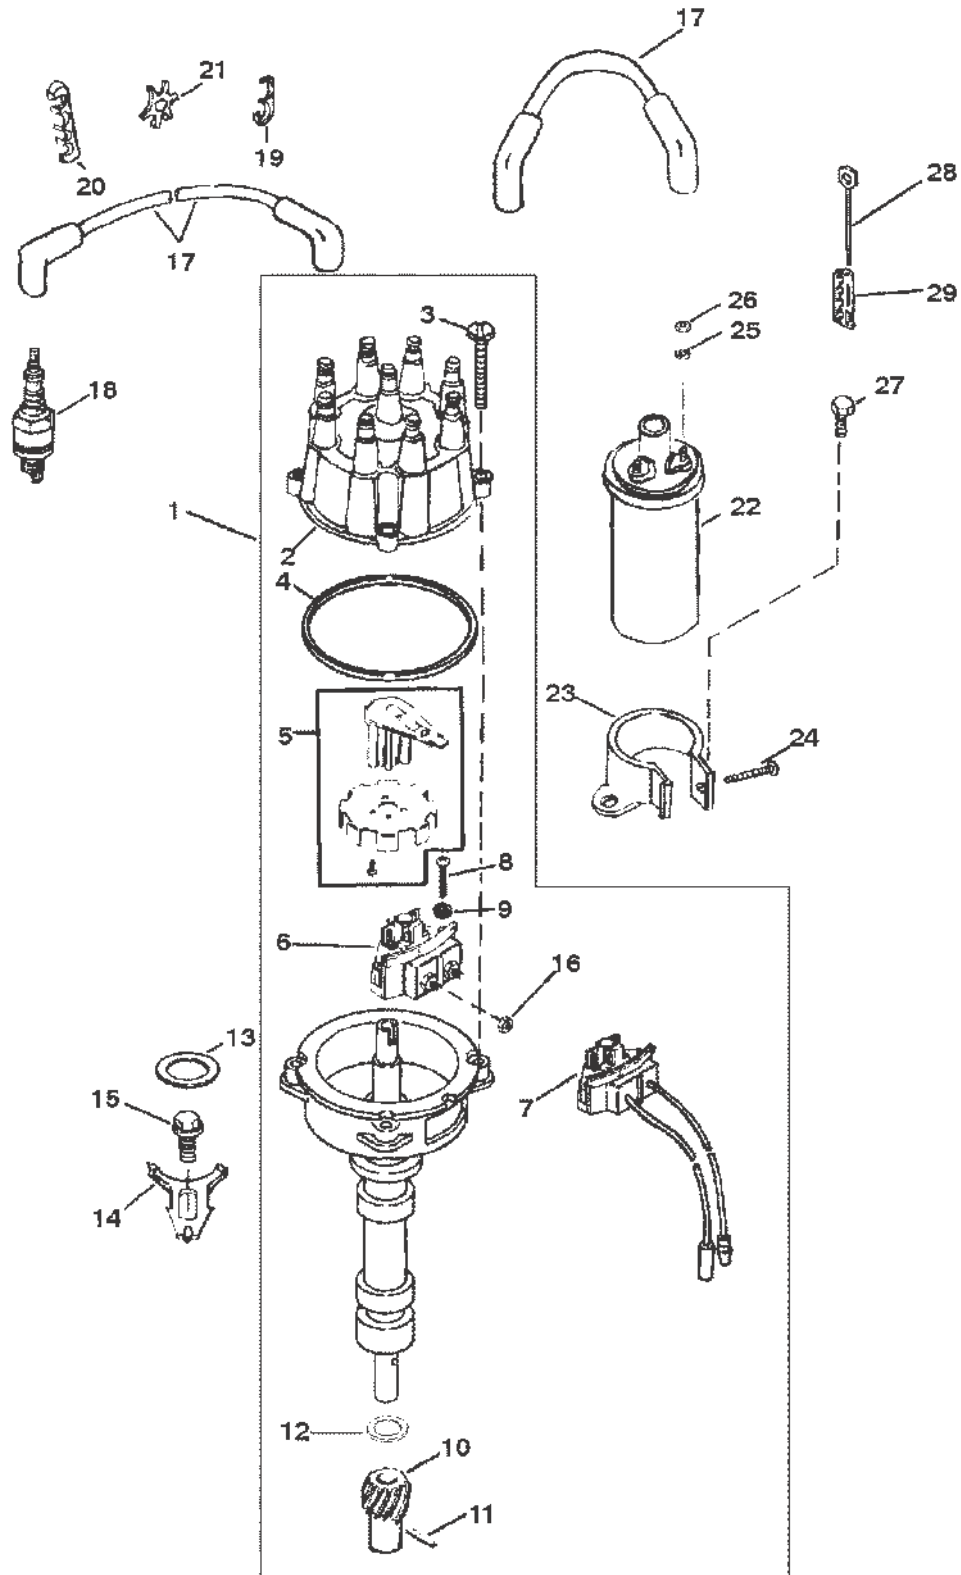

PART NOTES:

[1] - OPTIONAL

DISTRIBUTOR AND IGNITION COMPONENTS

38845

DISTRIBUTOR AND IGNITION COMPONENTS

Ref #	Part Class	Part Number	Description	Comments	Qty	Note
1	0000	90747A27	DISTRIBUTOR ASSEMBLY		1	[1]
1	0000	805185A26	DISTRIBUTOR ASSEMBLY		1	[2]
2	0000	805759A2	CAP ASSEMBLY		1	[3]
3	0010	90926	SCREW (#10-32 x .810)		4	
4	0027	805760	GASKET		1	
5	0000	13524A1	WHEEL ASSEMBLY		1	[4]
6	0087	91019A3	SENSOR ASSEMBLY		1	[1]
7	0087	91019A6	SENSOR ASSEMBLY		1	[2]
8	0010	47618	SCREW (#10-32 x 1.00)		1	
9	0012	27736	WASHER		2	
10	0043	818807	GEAR		1	
11	0017	47617	PIN		1	
12	0012	90931	THRUST WASHER		1	
13	0027	344863	GASKET		1	[5]
14	0000	52185	CLAMP		1	
15	0010	806681	SCREW (.375-16 x .875)		1	
16	0011	68219	NUT (#10-32) Stainless Steel		2	
17	0084	816608A61	CABLE KIT		1	[6]
18	0033	59571	SPARK PLUG		8	[7]
19	0000	54676	RETAINER Two Wire		2	
20	0000	32783	RETAINER Three Wire		2	
21	0000	32784	RETAINER Four Wire		2	
22	0392	805570A2	COIL KIT		1	
23	0000	77294T	BRACKET		1	[1]
23	0000	65970T1	BRACKET		1	[2]
24	0010	41408	SCREW (#10-32 x 1.50)		1	
25	0013	26996	LOCKWASHER (#10) Stainless Steel		2	
26	0011	68219	NUT (#10-32) Stainless Steel		2	
27	0010	98261	SCREW (.375-16 x .750)		2	[1]
27	0010	92913	SCREW (.437-14 x .750)		1	[2]
28	0016	90096A1	STUD ASSEMBLY (#10-32 x Special)		2	
29	0054	72821	RETAINER		2	
-	0027	811547A92	GASKET SET Engine	(7.4L BRAVO)	1	
-	0027	811572A92	GASKET SET Overhaul	(454 MAGNUM)	1	