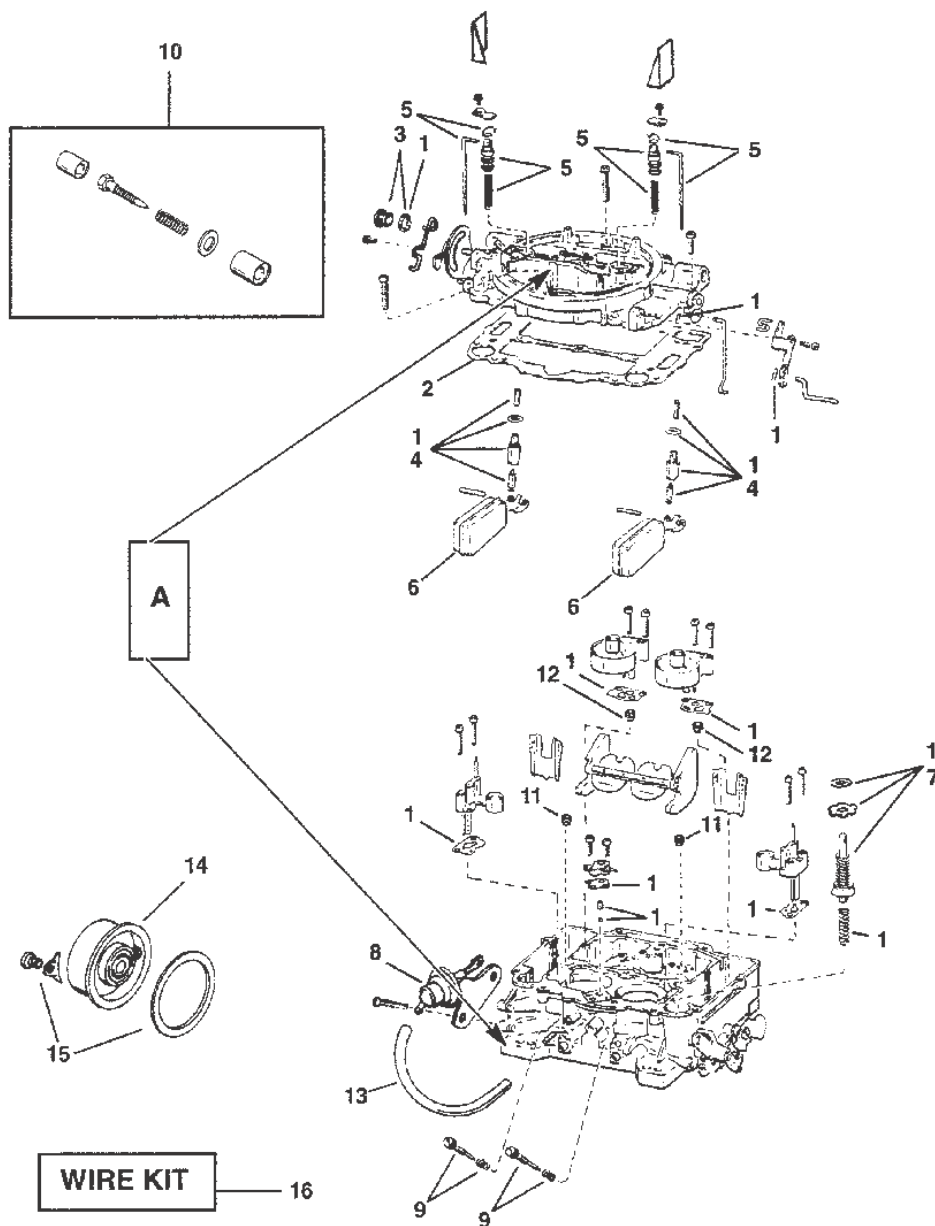

CARBURETOR (WEBER)

A = BEFORE ORDERING REPAIR KITS, LOOK AT WEBER NUMBER (EXAMPLE: 9776SB) AT LOCATION SHOWN. ONLY ORDER KITS THAT FIT CARBURETOR THAT YOU ARE REPAIRING.

37622

RESOURCE NOTES:

BEFORE ORDERING REPAIR KITS, LOOK AT WEBER NUMBER (EXAMPLE: 9776SB) AT LOCATION SHOWN. ONLY ORDER KITS THAT FIT CARBURETOR THAT YOU ARE REPAIRING.