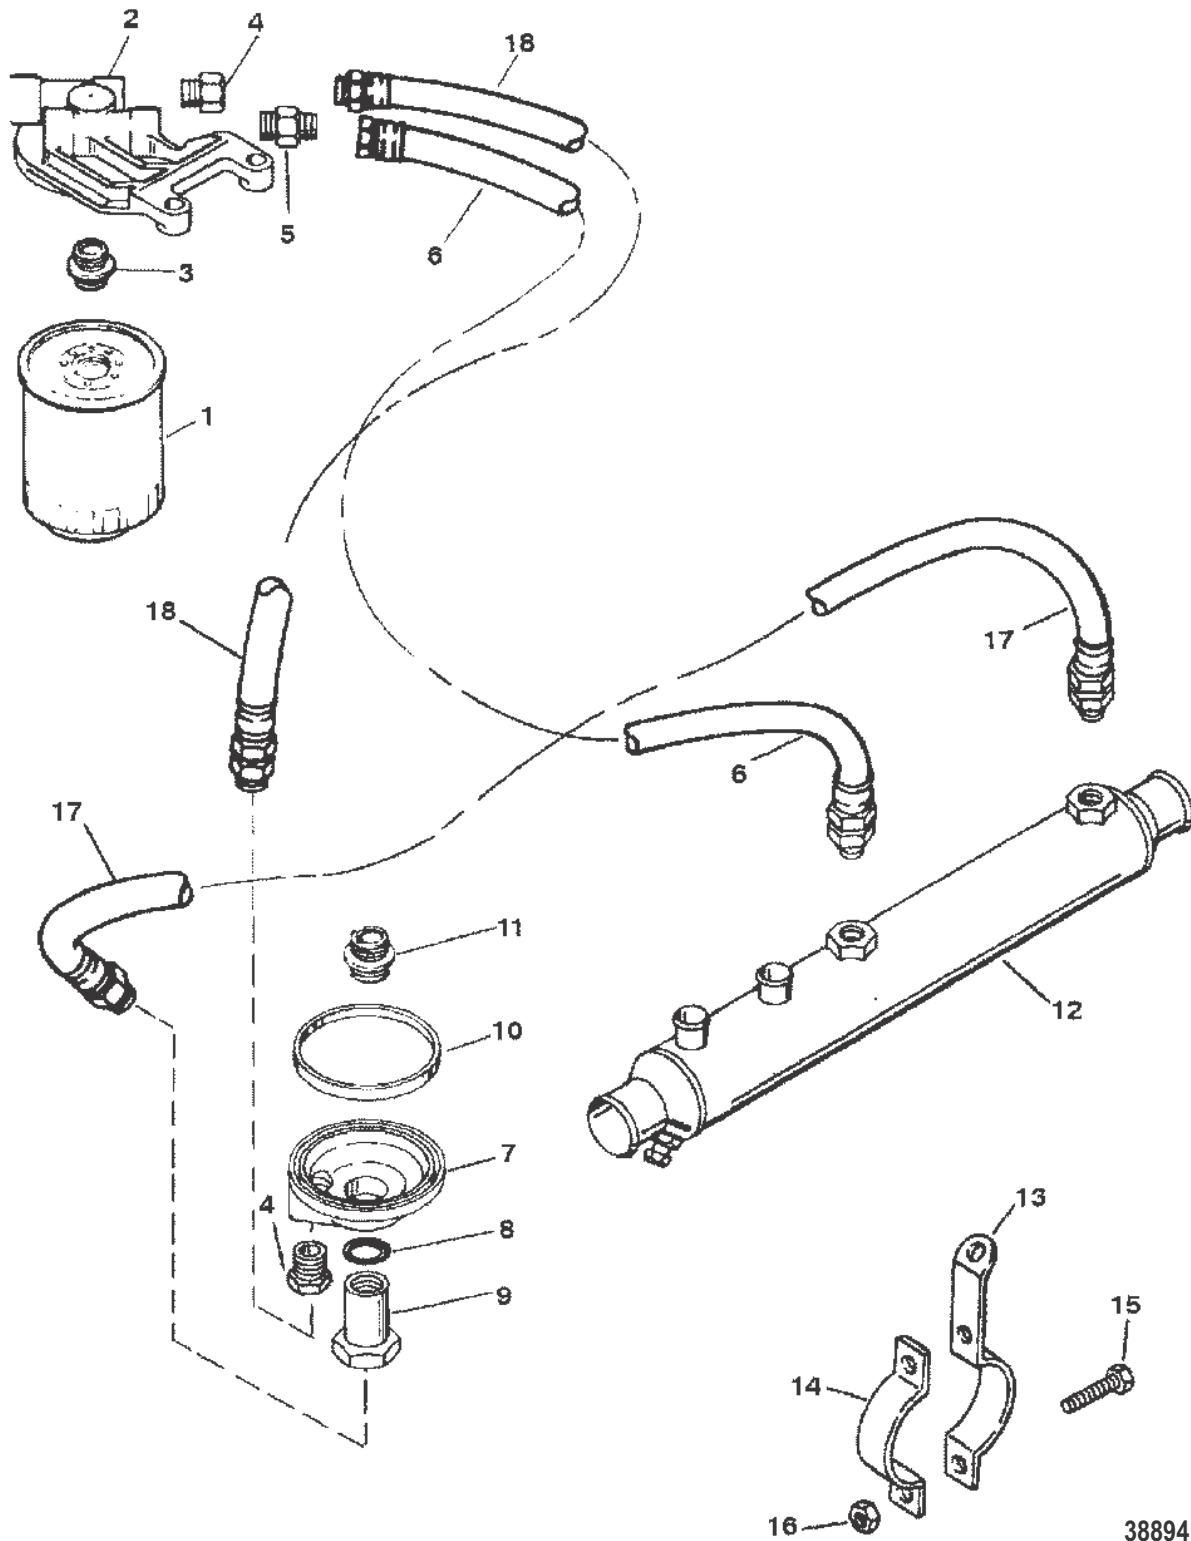

OIL FILTER AND ADAPTOR (454 MAGNUM) S/N:0F114759 & BELOW

Ref #	Part Class	Part Number	Description	Comments	Qty	Note
1	0000	14957	FILTER Oil		1	[1]
2	0000	817403A4	BRACKET ASSEMBLY		1	
3	0022	814822	FITTING		1	
4	0032	8187436	HOSE		1	
5	0000	85152T	COOLER Oil		1	
6	0022	48246	ELBOW (90DEG.)		1	
7	0022	48872	FITTING 45 Degree Elbow		1	
8	0000	18728	BRACKET (LONG)		2	
9	0000	56328A1	BRACKET (SHORT)		2	
10	0010	60300	SCREW (.250-28 x .750)		4	
11	0011	30506	NUT (.250-28)		4	
12	0032	9235773	HOSE (48.00 Inches)		1	
13	0032	8187431	HOSE Oil		1	
14	0000	818400A1	ADAPTER		1	
15	0026	42077	SEAL		1	[2]
16	0022	818401	FITTING		1	
17	0027	91892	GASKET		1	[2]
18	0000	811681	CONNECTOR		1	
-	0027	811572A92	GASKET SET Overhaul	(454 MAGNUM)	1	

PART NOTES:

1. [1] - Alternate part numbers:
   14957Service Part
   802885QQS
   802885TMPP
2. [2] - COMPONENT OF OVERHAUL GASKET SET (454 MAGNUM)

OIL FILTER AND ADAPTOR (7.4L BRAVO/454 MAG.) 0F114760 & UP

38894

OIL FILTER AND ADAPTOR (7.4L BRAVO/454 MAG.) 0F114760 & UP