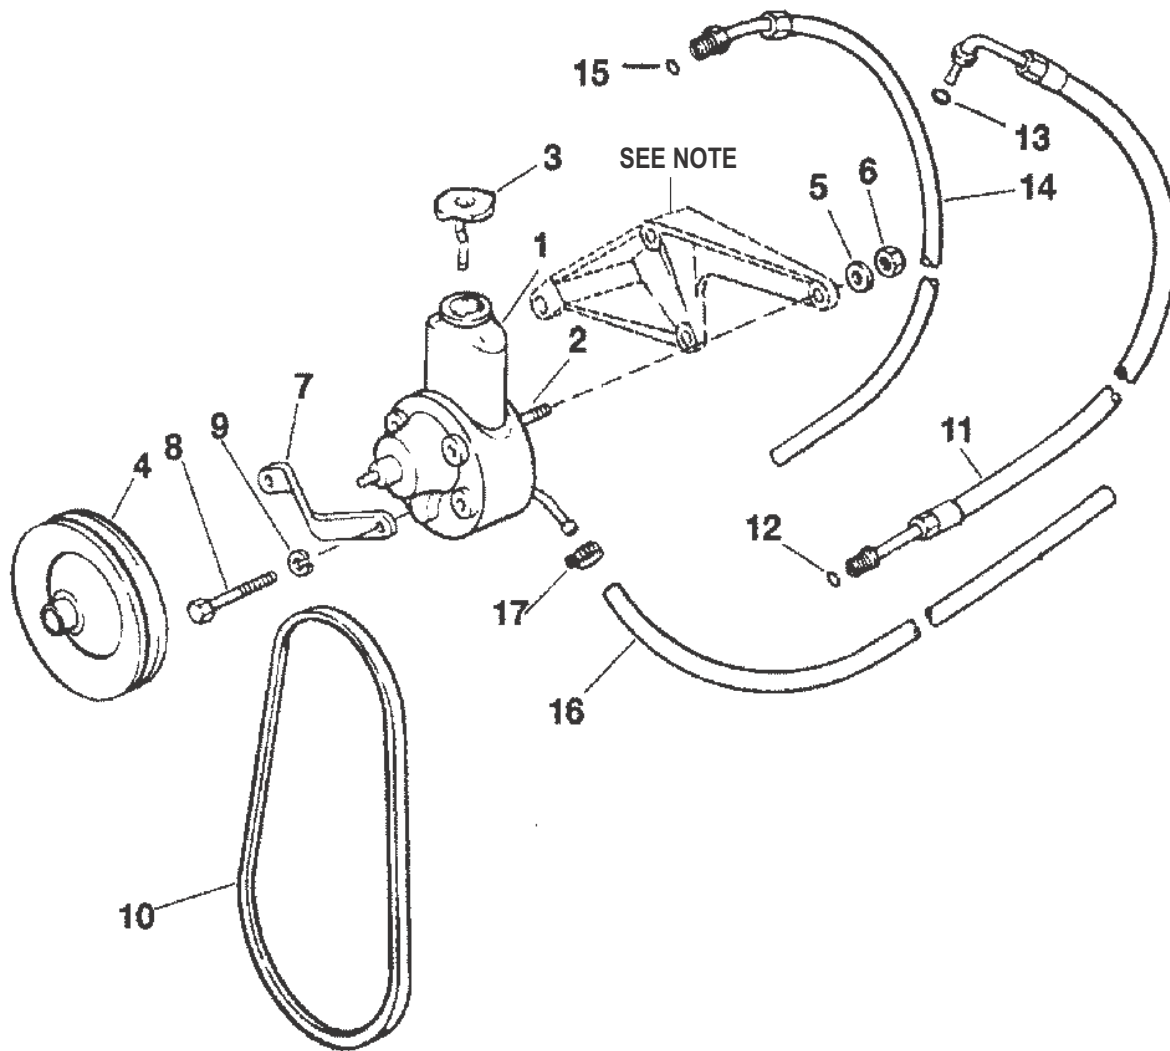

POWER STEERING COMPONENTS

NOTE: See 'Starter and Alternator' page reference #19

38895

RESOURCE NOTES:

See 'Starter and Alternator' page reference #19.

POWER STEERING COMPONENTS

Ref #	Part Class	Part Number	Description	Comments	Qty	Note
1	0000	16792A1	PUMP ASSEMBLY		1	
2	0016	41877	STUD (M10)		2	
3	0036	95805	CAP		1	
4	0000	73873A1	PULLEY		1	
5	0023	72057	SPACER (1.00 Outside Diameter x .125 x Thick)		2	
6	0011	90517	NUT (M10)		2	
7	0000	98813A1	BRACE		1	
8	0010	40001188	SCREW (M10 x 20)		1	
9	0013	400248	LOCKWASHER (M10)		1	
10	0057	812427T	V BELT		1	
11	0032	80622216	HOSE (FITTINGS ON BOTH ENDS)	[0F114760] & Up	1	
11	0032	90494	HOSE (FITTINGS ON BOTH ENDS)	[0F114759] & Below	1	
12	0025	89879	O-RING (.301 x .064)	[0F114760] & Up	1	
12	0025	89879	O-RING (.301 x .064)	[0F114759] & Below	1	
13	0025	806232	O-RING (.239 x .064)	[0F114760] & Up	1	
14	0032	80622142	HOSE ASSEMBLY (84.00 Inches Bulk) Return (FITTINGS ON ONE END)	[0F114760] & Up	1	
14	0032	9884339	HOSE ASSEMBLY (72.00 Inches Bulk) (FITTINGS ON ONE END)	[0F114759] & Below	1	
15	0025	89879	O-RING (.301 x .064)	[0F114760] & Up	1	
16	0032	5251914	HOSE (53.00 Inches Bulk) Pump to Oil Cooler		1	
17	0054	815504206	CLAMP Worm Gear		3