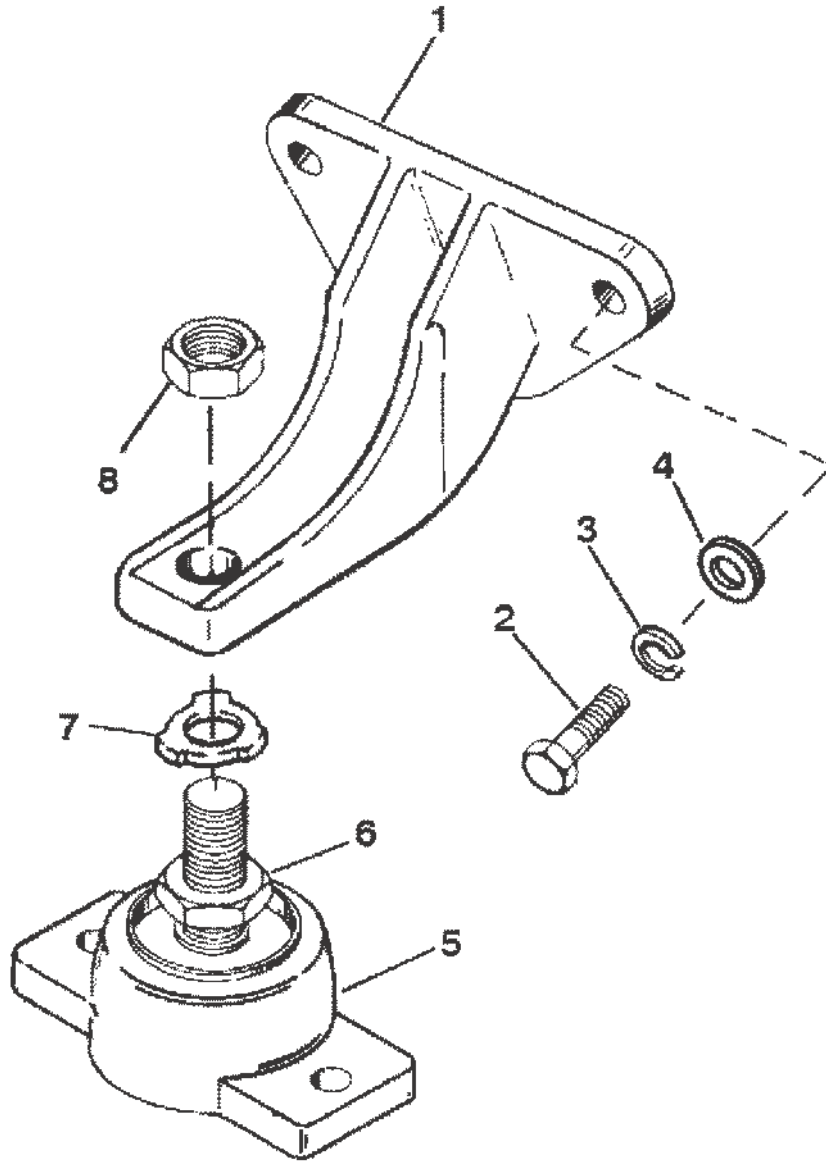

ENGINE MOUNTING

38897

ENGINE MOUNTING

Ref #	Part Class	Part Number	Description	Comments	Qty	Note
1	0000	79550A1	BRACKET (FRONT)		2	
2	0010	68101	SCREW (.375-16 x 1.375)	PORT	2	
2	0010	358701	SCREW (.375-16 x 2.00)	PORT	1	
3	0013	35048	LOCKWASHER (.375)	PORT	3	
4	0012	46132	WASHER	PORT	2	
2	0010	68101	SCREW (.375-16 x 1.375)	STARBOARD	3	
3	0013	35048	LOCKWASHER (.375)	STARBOARD	3	
5	0000	814263A1	BASE ASSEMBLY		2	
6	0011	816331	NUT (.750-16)		2	
7	0014	12657	TAB WASHER		2	
8	0011	49252	NUT		2