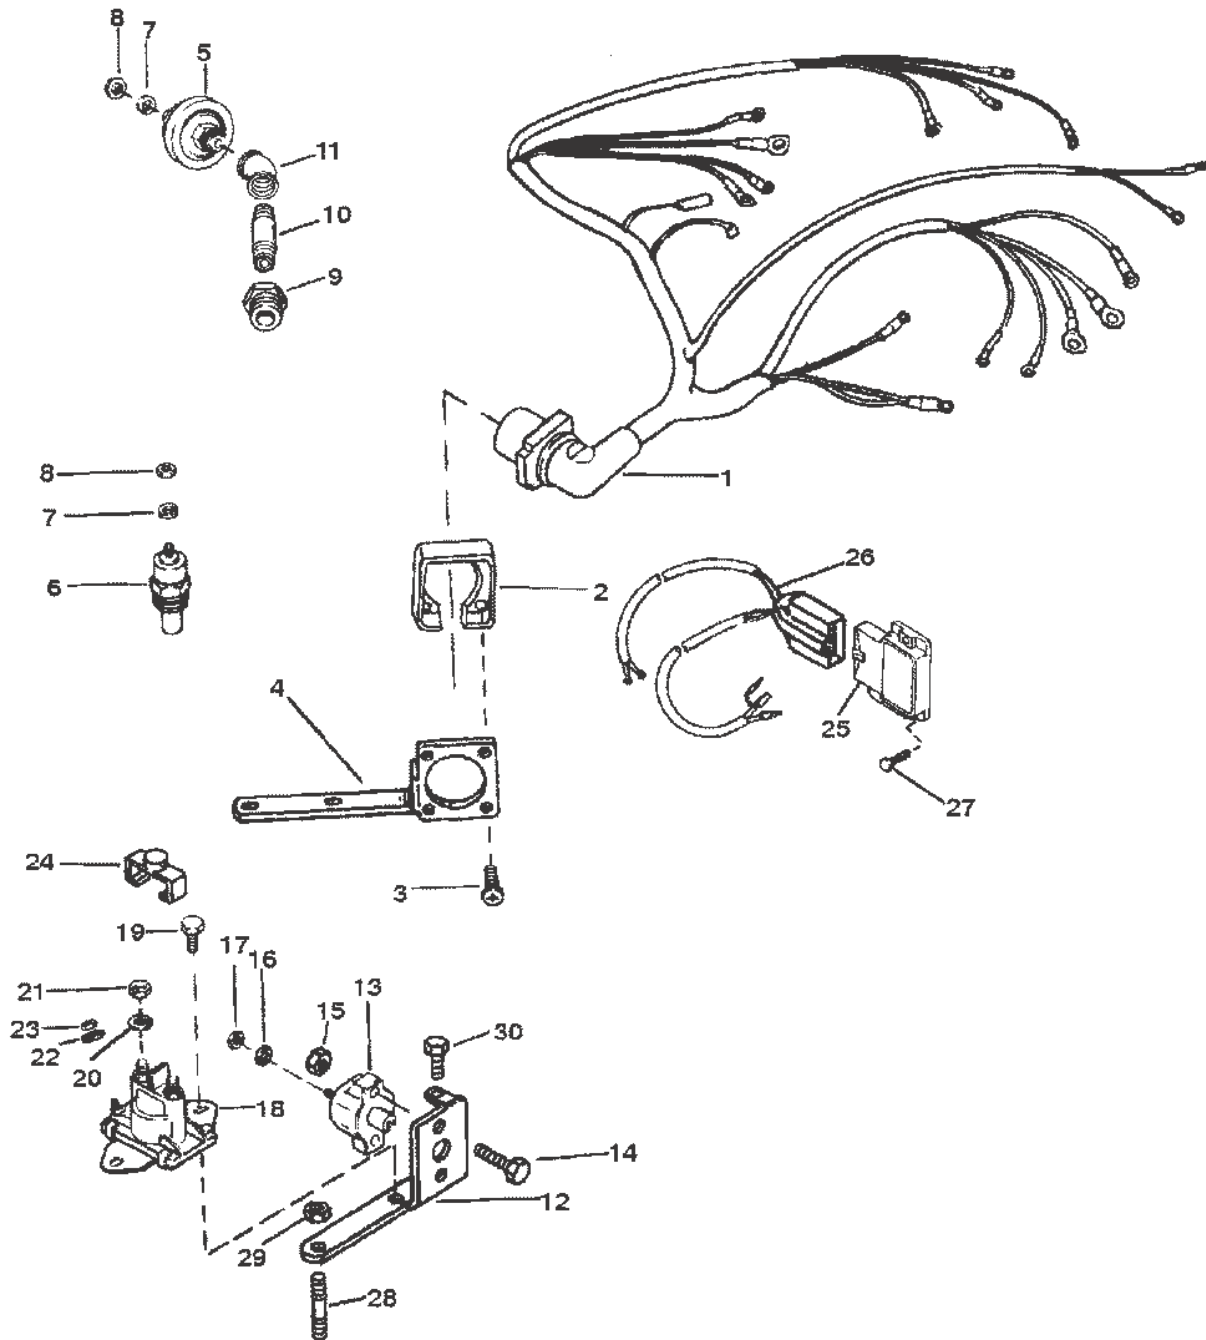

PART NOTES:

[1] - OPTIONAL

WIRING HARNESS/ELECTRICAL (MOUNTED ON EXHAUST ELBOW)TB IV

WIRING HARNESS/ELECTRICAL (MOUNTED ON DISTRIBUTOR) TB IV

38842

RESOURCE NOTES:

IGNITION MODULE IS MOUNTED ON DISTRIBUTOR THUNDERBOLT IV IGNITION