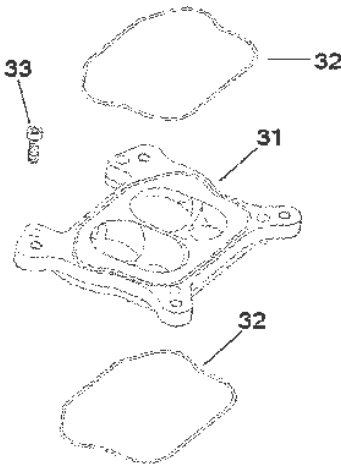

CARBURETOR AND LINKAGE

7.4L BRAVO ONE & TWO
WITH O-RINGS