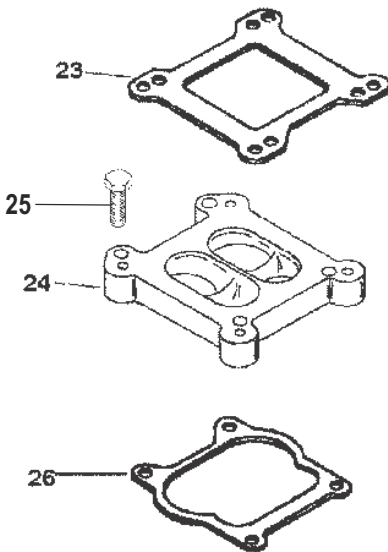

7.4L BRAVO ONE & TWO WITH GASKETS