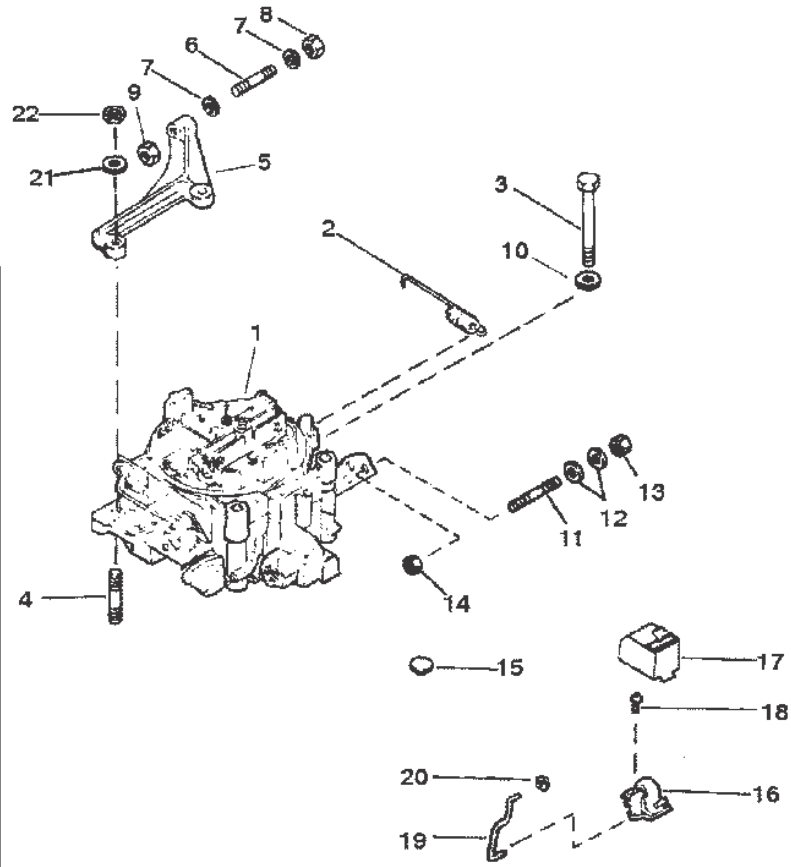

CARBURETOR AND LINKAGE

7.4L BRAVO ONE & TWO
WITH O-RINGS