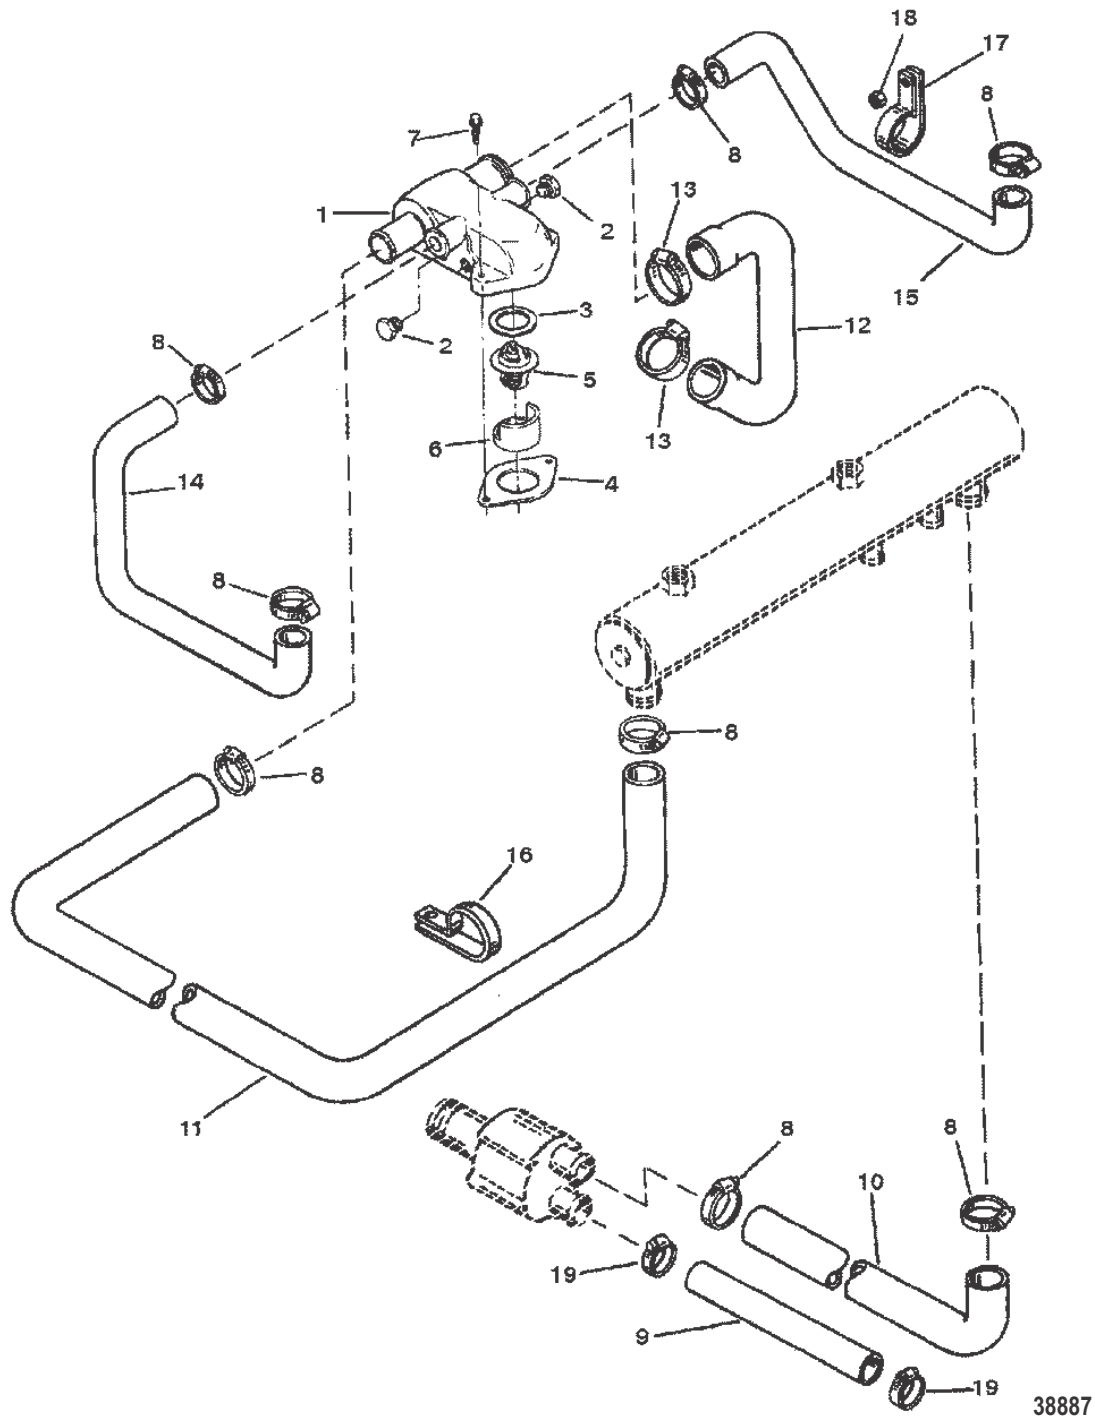

THERMOSTAT HOUSING (STANDARD COOLING) S/N: 0F305000 & UP

38887

RESOURCE NOTES:

7.4L BRAVO (S/N: 0F352000 AND UP); 454 MAG. (S/N: 0F305000 AND UP)

THERMOSTAT HOUSING (STANDARD COOLING) S/N: 0F305000 & UP

THERMOSTAT HOUSING (STANDARD COOLING) S/N: 0F305000 & UP

Ref #	Part Class	Part Number	Description	Comments	Qty	Note
1	0000	806235A1	HOUSING ASSEMBLY Thermostat		1	
2	0022	32803	PLUG Pipe (.375-18) Brass		2	
3	0027	806871	GASKET		1	[1]
4	0027	530451	GASKET		1	[2]
5	0000	8072522	THERMOSTAT 71°C (160°F)		1	[3]
6	0023	806922	SLEEVE		1	
7	0010	98794	SCREW (.375-16 x 1.00)		2	
8	0054	815504220	CLAMP Worm Gear		AR	[4]
9	0032	1743579	HOSE (96.00 Inches Bulk)		1	
10	0032	818741	HOSE	(7.4L BRAVO)	1	
10	0032	821418	HOSE	(454 MAGNUM)	1	
11	0032	16011	HOSE Thermostat Housing	(7.4L BRAVO)	1	
11	0032	160111	HOSE	(454 MAGNUM)	1	
12	0032	897181	HOSE	(7.4L BRAVO I & II)	1	
12	0032	897183	HOSE	(7.4L BRAVO III & 454 MAGNUM)	1	
13	0054	815504232	CLAMP Worm Gear (2.50 Diameter)		2	
14	0032	89749	HOSE	(PORT)	1	
15	0032	897301	HOSE	(STARBOARD)	1	
16	0054	47715	CLIP		1	
17	0054	806616	CLAMP		1	
18	0011	22024	NUT (.437-14)		1	
19	0054	815504222	CLAMP Worm Gear (1.98 Diameter)		2	
-	0027	811547A92	GASKET SET Engine	(7.4L BRAVO)	1	
-	0027	811572A92	GASKET SET Overhaul	(454 MAGNUM)	1	

PART NOTES:

1. [1] - COMPONENT OF OVERHAUL GASKET SET (7.4L BRAVO)
   COMPONENT OF OVERHAUL GASKET SET (454 MAGNUM)
2. [2] - Alternate part numbers:
   53045 1Service Part
   53045Q01QS
   COMPONENT OF OVERHAUL GASKET SET (7.4L BRAVO)
   COMPONENT OF OVERHAUL GASKET SET (454 MAGNUM)
3. [3] - Alternate part numbers:
   807252 2Service Part
   807252Q 5QS Kit
   807252T 5MPP Kit
4. [4] - AS REQUIRED