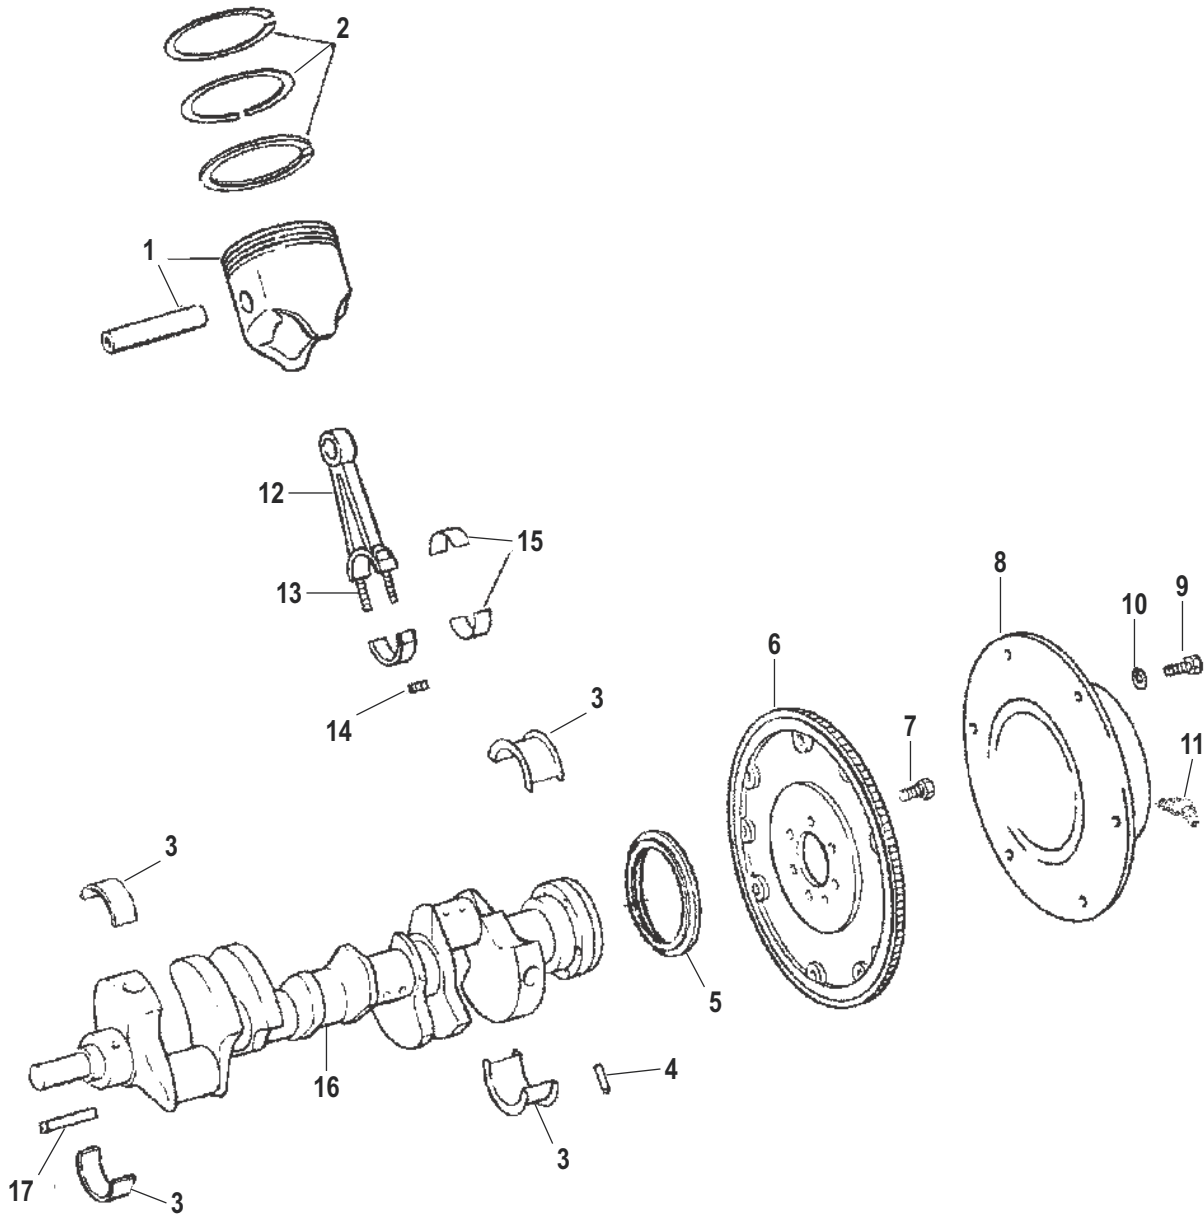

[3] - Alternate part numbers:

806351R 5Reman

806351R50Reman Int'l

806359A 1QS

[4] - Alternate part numbers:

806352A 1QS

806352R 5Reman

CRANKSHAFT AND CONNECTING RODS