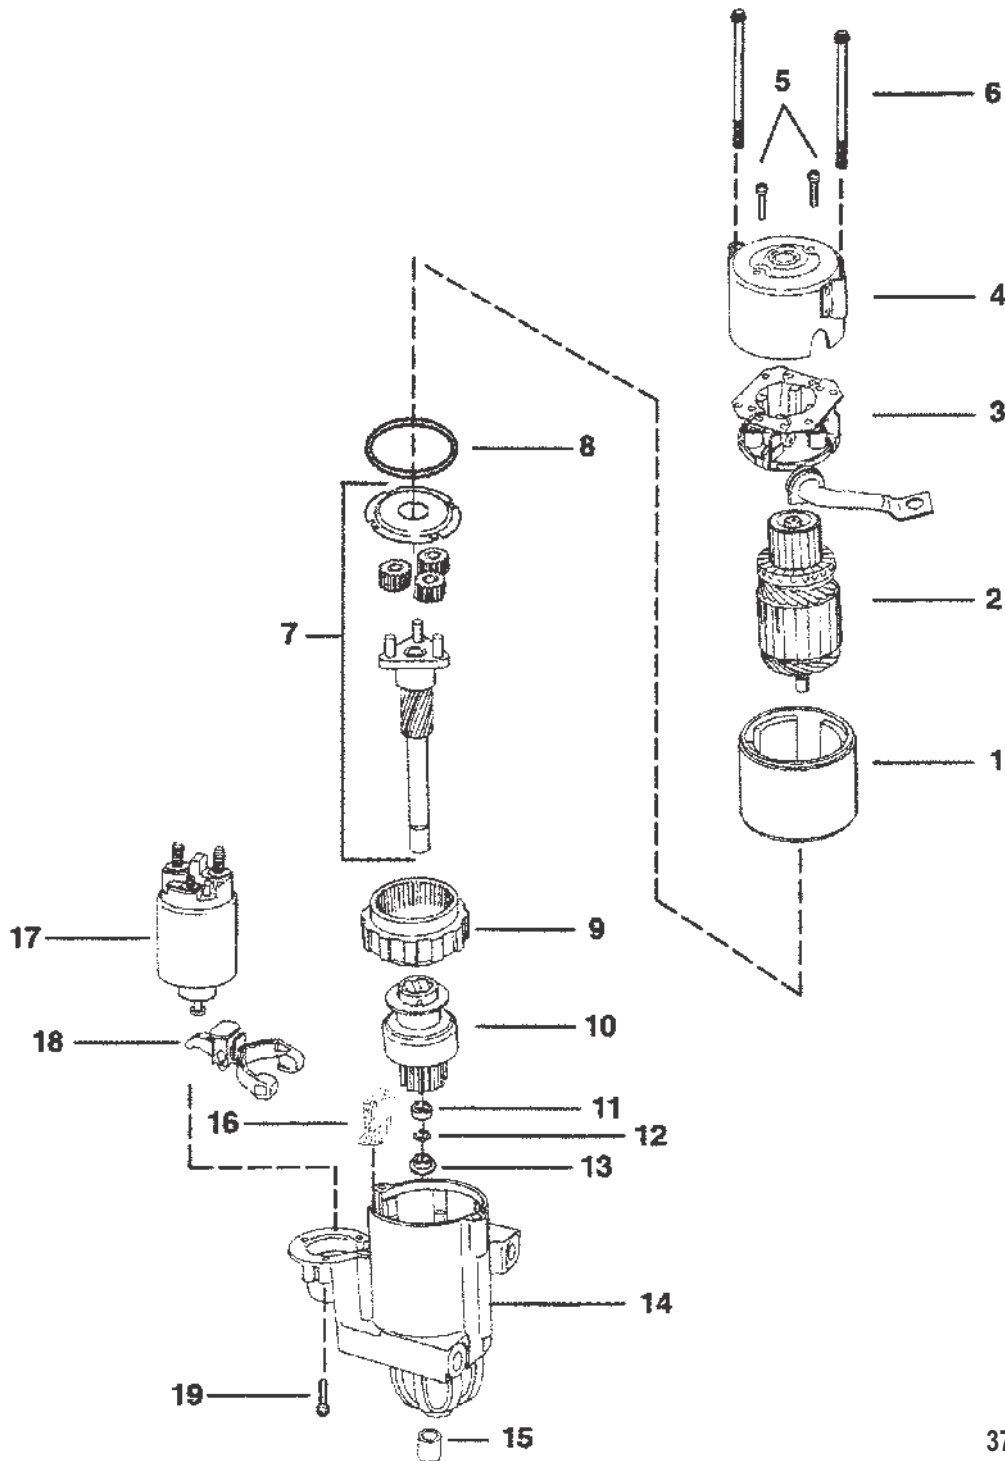

STARTER MOTOR (8 IN. (PG 260)2-7/8 IN. DIAMETER END CAP)

37596

RESOURCE NOTES:

8 IN. (PG 260) 2-7/8 IN. DIAMETER END CAP
STARTER MOTOR (8 IN. (PG 260)2-7/8 IN. DIAMETER END CAP)
NSS = NOT SOLD SEPARATELY

STARTER MOTOR (8 IN. (PG 260)2-7/8 IN. DIAMETER END CAP)

Ref #	Part Class	Part Number	Description	Comments	Qty	Note
1	0050	806964A3	STARTER MOTOR ASSEMBLY		1	[1]
2		NSS	NOT SOLD SEPARATE ARMATURE		1	[2]
3		NSS	NOT SOLD SEPARATE BRUSH HOLDER AND SPRING		1	[2]
4		NSS	NOT SOLD SEPARATE FRAME		1	[2]
5		NSS	NOT SOLD SEPARATE SCREW		2	[2]
6		NSS	NOT SOLD SEPARATE THRU BOLT		2	[2]
7		NSS	NOT SOLD SEPARATE SHAFT AND GEAR		1	[2]
8		NSS	NOT SOLD SEPARATE GASKET		1	[2]
9		NSS	NOT SOLD SEPARATE GEAR		1	[2]
10		NSS	NOT SOLD SEPARATE DRIVE		1	[2]
11	0000	33291	COLLAR		1	
12	0053	33290	RING Retaining		1	
13		NSS	NOT SOLD SEPARATE THRUST COLLAR		1	[2]
14	0000	809459	HOUSING		1	
15	0023	814476	BUSHING		1	
16		NSS	NOT SOLD SEPARATE GROMMET		1	[2]
17	0000	809463A1	SOLENOID KIT		1	
18		NSS	NOT SOLD SEPARATE LEVER		1	[2]
19		NSS	NOT SOLD SEPARATE SCREW		3	[2]

PART NOTES:

1. [1] - Alternate part numbers:
   806964A 3QS
   864340R02Reman
2. [2] - NOT SOLD SEPARATE