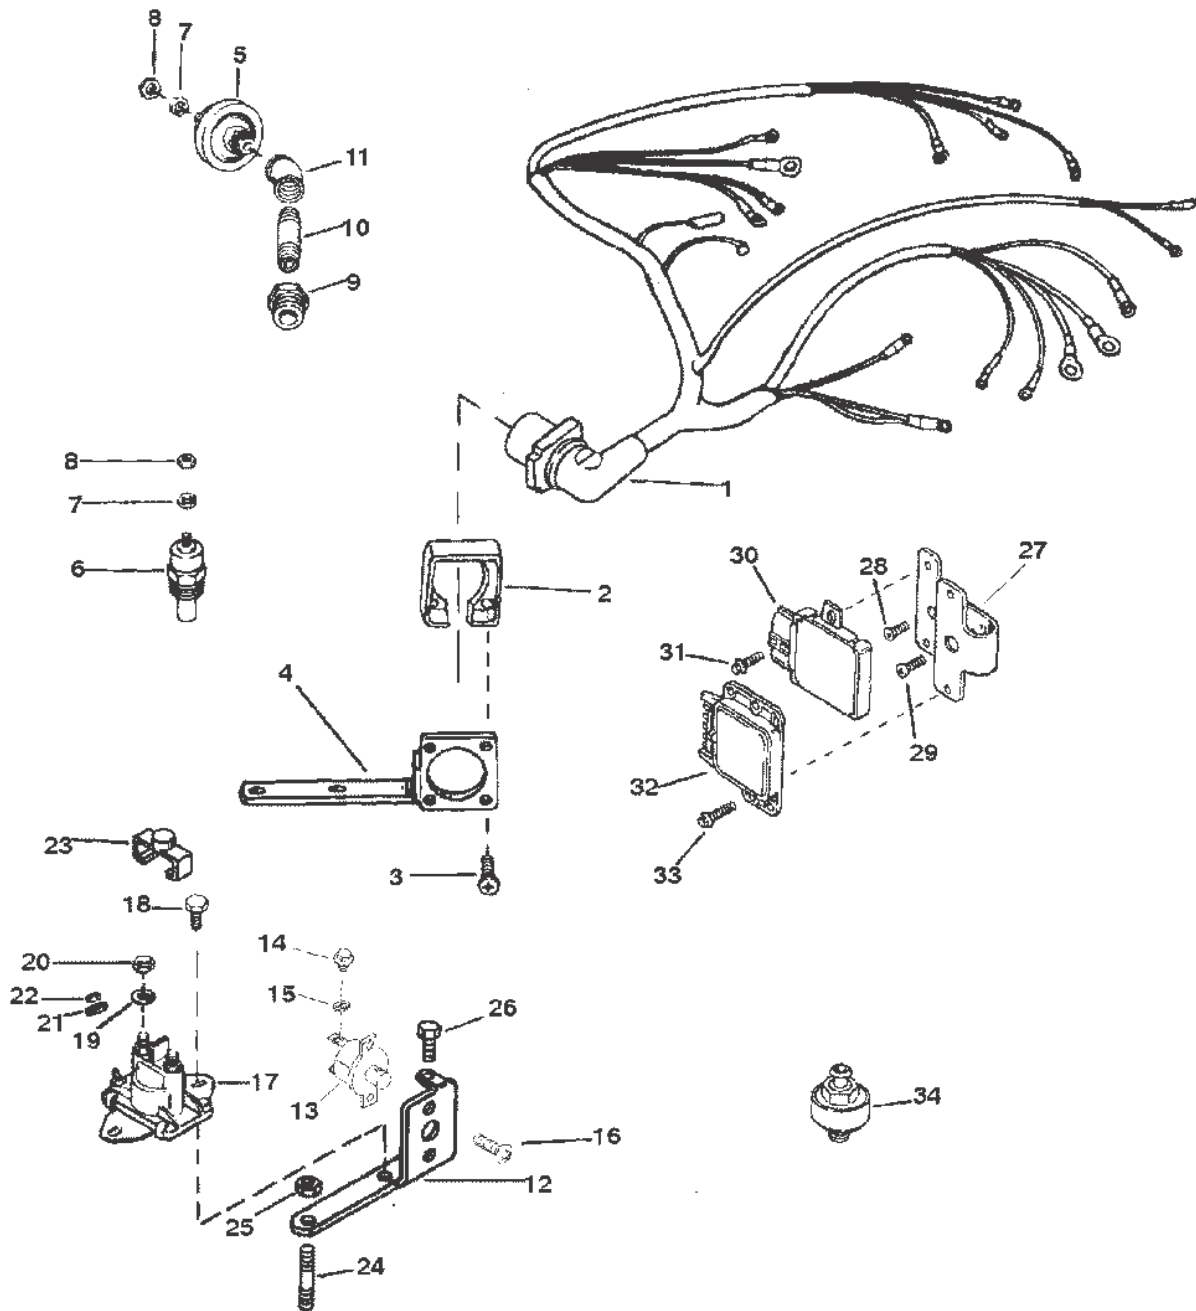

WIRING HARNESS/ELECTRICAL (THUNDERBOLT V IGNITION)

38844

RESOURCE NOTES:
THUNDERBOLT V IGNITION

WIRING HARNESS/ELECTRICAL (THUNDERBOLT V IGNITION)

WIRING HARNESS/ELECTRICAL (THUNDERBOLT V IGNITION)

Ref #	Part Class	Part Number	Description	Comments	Qty	Note
1	0084	806744A2	HARNESS ASSEMBLY		1	
2	0000	26079A2	PLATE KIT Wire Harness Mount		1	
3	0010	15001	SCREW (#8-16 x .875)		4	
4	0000	805468T	BRACKET		1	
5	0000	815425	SENDER ASSEMBLY Oil Pressure		1	
5	0000	37293	SENDER ASSEMBLY Oil Pressure (DUAL)		OPT	[1]
6	0000	97257A1	SENDER ASSEMBLY Water Temperature		1	
6	0000	49734A1	SENDER ASSEMBLY Water Temperature (DUAL)		OPT	[1]
7	0013	26996	LOCKWASHER (#10) Stainless Steel		2	
8	0011	68219	NUT (#10-32) Stainless Steel		2	
9	0022	48556	BUSHING Reducer (.250 To .125)		1	
10	0022	42554	NIPPLE		1	
11	0022	46932	ELBOW		1	
12	0000	805368T	BRACKET Electrical		1	
13	0088	806950	BREAKER Circuit - 50 Ampere		1	
14	0010	68513	SCREW (#10-32 x .375) Stainless Steel		2	
15	0013	26996	LOCKWASHER (#10) Stainless Steel		2	
16	0010	57583	SCREW (#8-32 x .375)		2	
17	0089	96158	SOLENOID Starter		1	
18	0010	805564	SCREW (.250-20 x .750)		2	
19	0013	26992	LOCKWASHER (.250) Stainless Steel		2	
20	0011	94330	NUT (.250-20) Brass		2	
21	0013	26996	LOCKWASHER (#10) Stainless Steel		2	
22	0011	68219	NUT (#10-32) Stainless Steel		2	
23	0085	97861	INSULATOR		1	
24	0016	805459	STUD Mercathode Mounting		1	
25	0011	46438	NUT (#10-32)		1	
26	0010	805565	SCREW (#10-32 x .750)		1	
27	0000	806735T	BRACKET		1	
28	0010	806834	SCREW (FLATHEAD)		1	
29	0010	806835	SCREW (10-32 x .50)		1	
30	0000	806959T4	MODULE (7.4L BRAVO I & II)		1	
28	0000	806960T4	IGNITION CONTROL MODULE (7.4L BRAVO III)		1	
28	0000	806745T5	MODULE (454 MAGNUM)		1	
31	0010	806826	SCREW (#8-32 x .250)		2	
32	0000	805443T	MODULE ASSEMBLY		1	
33	0010	806827	SCREW (#8-32 x .380)		2	
34	0000	805544T	SENSOR ASSEMBLY		1	

WIRING HARNESS/ELECTRICAL (THUNDERBOLT V IGNITION)