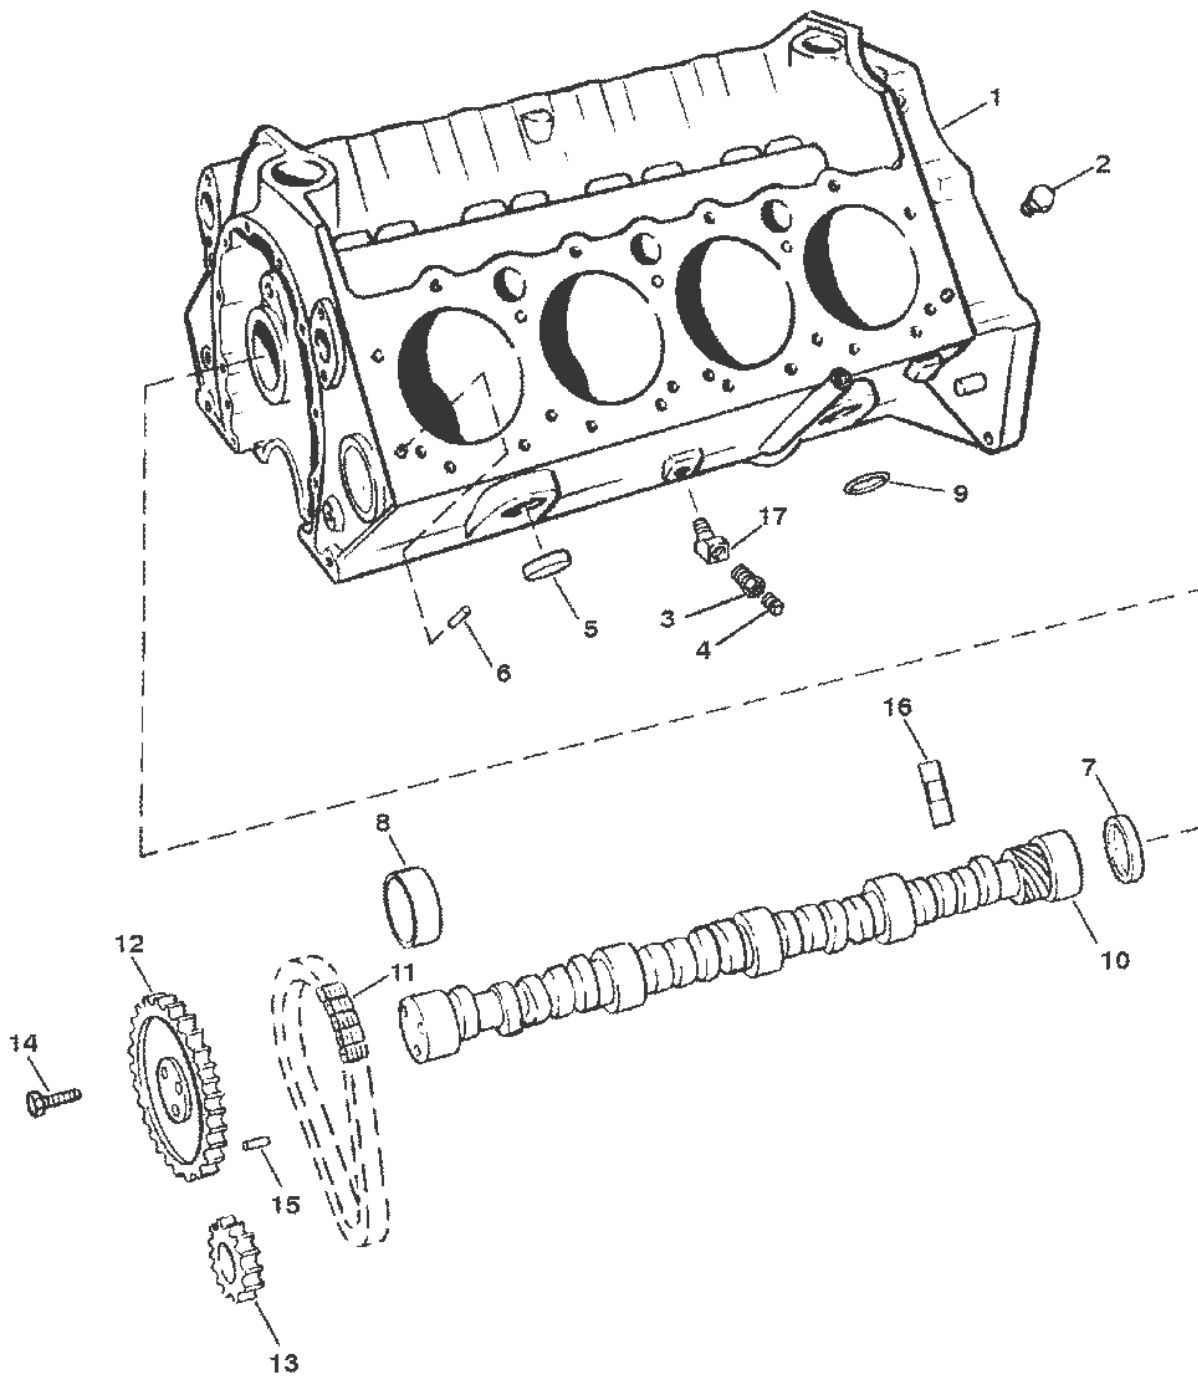

CYLINDER BLOCK AND CAMSHAFT

38891

RESOURCE NOTES:

MARINE LONG BLOCK ENGINES INCLUDE INTERNAL PARTS AND CYLINDER HEADS.

CYLINDER BLOCK AND CAMSHAFT

Ref #	Part Class	Part Number	Description	Comments	Qty	Note
1		NSS	NOT SOLD SEPARATE CYLINDER BLOCK	(Order Long Blocks Below)	1	[1]
2	0022	48340	PLUG (.250-18 x .41)		4	
2	0022	48358	PLUG (.375)		2	
3	0022	48556	BUSHING Reducer (.250 To .125)		2	
4	0022	328021	PLUG Pipe (.125-27)		2	
5	0019	34270	EXPANSION PLUG (1.625)		8	
6	0017	52190	PIN		4	
7	0019	94140	EXPANSION PLUG		1	
8	0023	85684	BEARING SET		1	
9	0025	811528	O-RING (.500 Inch)		1	
10	0431	4734	CAMSHAFT	7.4L BRAVO	1	
11	0000	811580	CHAIN	(Single Roller Chain)(454 Mag/7.4L)	1	
12	0043	811578	SPROCKET	(Single Roller Chain)(454 Mag/7.4L)	1	
13	0043	811579	SPROCKET	(Single Roller Chain)(454 Mag/7.4L)	1	
10	0431	9830	CAMSHAFT	454 MAGNUM	1	
11	0000	61728	CHAIN	454 MAGNUM (Double Roller Chain)	1	
12	0043	61726	SPROCKET	454 MAGNUM (Double Roller Chain)	1	
13	0043	61727	SPROCKET	454 MAGNUM (Double Roller Chain)	1	
14	0010	35339	SCREW (.312-18 x .750)		3	
15	0017	35312	PIN Dowel (1/4 In. Diameter) (1/4 IN. DIA.)		1	
16	0000	811584	LIFTER (7.4L BRAVO)		16	
16	0000	811583	LIFTER (454 MAGNUM)		16	
17	0022	37682	FITTING Elbow (45 Degree)		1	
-	0000	806351A1	MARINE LONG BLOCK (7.4L BRAVO I & II)	(7.4L BRAVO I & II) SEE NOTE	1	[2]
-	0000	806359A1	MARINE LONG BLOCK (7.4L BRAVO III)	(7.4L BRAVO III) SEE NOTE	1	[3]
-	0000	806352A1	MARINE LONG BLOCK (454 MAGNUM)	(454 MAGNUM) SEE NOTE	1	[4]
-	0027	811547A92	GASKET SET Engine	(7.4L)	1	
-	0027	811572A92	GASKET SET Overhaul	(454 MAG)	1	
-	0092	809825	RTV SILICONE (3 Ounce Tube) Metallic Blue		1	
-	0092	342271	SEALING COMPOUND (16 Ounce)		1	

PART NOTES:

1. [1] - NOT SOLD SEPARATE
   [2] - Alternate part numbers:
         806351A 1QS
         806351R 5Reman
         806351R50Reman Int'l

CYLINDER BLOCK AND CAMSHAFT