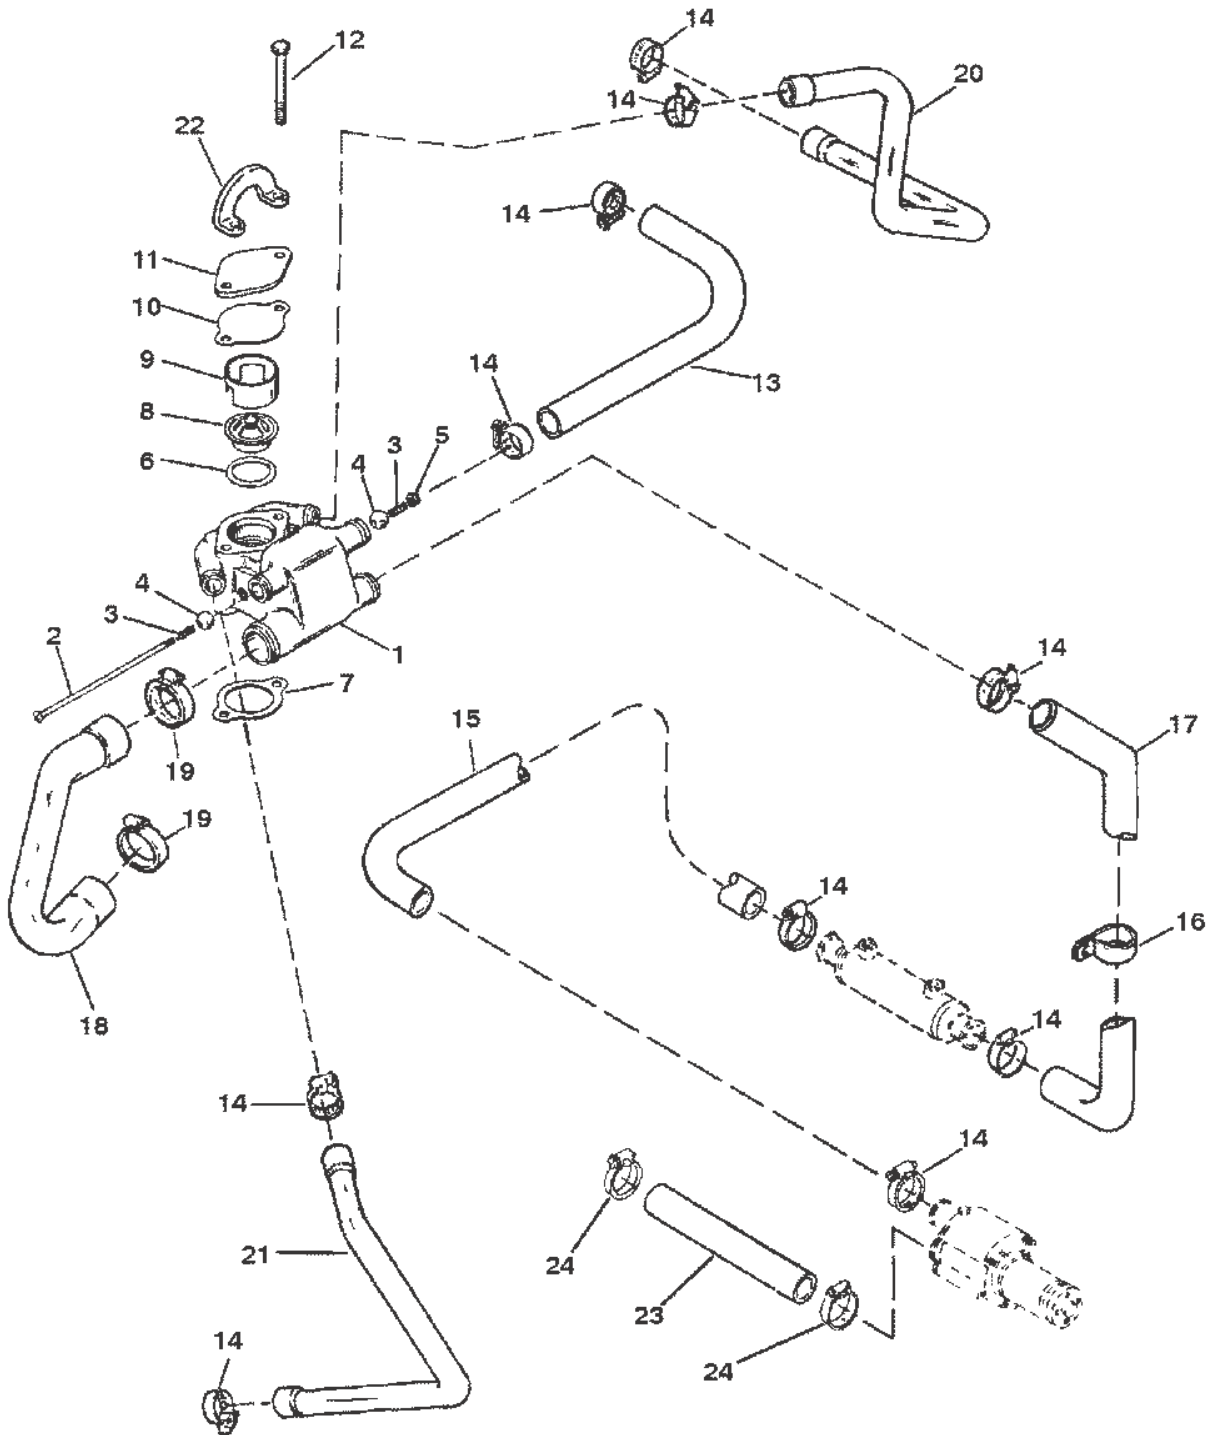

THERMOSTAT HOUSING (STANDARD COOLING) S/N: 0F3519999 & B

Ref #	Part Class	Part Number	Description	Comments	Qty	Note
1	0000	16413A9	HOUSING ASSEMBLY Thermostat		1	
2	0010	17989	SCREW (#10-32 x 8.600)	IF APPLICABLE	1	
3	0024	75533	SPRING	IF APPLICABLE	2	
4	0030	98475	BALL Nylon	IF APPLICABLE	2	
5	0011	29488	NUT (#10-32)	IF APPLICABLE	1	
6	0025	30224	O-RING (1.859 x .139)		1	[1]
7	0027	530451	GASKET		1	[2]
8	0000	8072521	THERMOSTAT		1	[3]
9	0023	806922	SLEEVE		1	
10	0027	331792	GASKET		2	[4]
11	0000	17494A1	COVER KIT		1	
12	0010	60410	SCREW (.375-16 x 4.250)		2	
13	0032	817433	HOSE (MOLDED)		2	
14	0054	815504220	CLAMP Worm Gear		AR	[5]
15	0032	818741	HOSE	(7.4L BRAVO)	1	
15	0032	821418	HOSE	(454 MAGNUM)	1	
16	0054	47715	CLIP		1	
17	0032	16011	HOSE Thermostat Housing	(7.4L BRAVO)	1	
17	0032	160111	HOSE	(454 MAGNUM)	1	
18	0032	897181	HOSE	(7.4L BRAVO I & II)	1	
18	0032	897183	HOSE	(7.4L BRAVO III & 454 MAGNUM)	1	
19	0054	815504232	CLAMP Worm Gear (2.50 Diameter)		2	
20	0032	89749	HOSE	(PORT)	1	
21	0032	897301	HOSE	(STARBOARD)	1	
22	0000	12552	LIFTING EYE		1	
23	0032	1743579	HOSE (96.00 Inches Bulk)		1	
24	0054	815504222	CLAMP Worm Gear (1.98 Diameter)		2	
-	0027	811547A92	GASKET SET Engine	(7.4L BRAVO)	1	
-	0027	811572A92	GASKET SET Overhaul	(454 MAGNUM)	1	

PART NOTES:

1. [1] - Alternate part numbers:
   30224Service Part
   30224QQS
   COMPONENT OF OVERHAUL GASKET SET (7.4L BRAVO)
   COMPONENT OF OVERHAUL GASKET SET (454 MAGNUM)
2. [2] - Alternate part numbers:
   53045 1Service Part
   53045Q01QS
   COMPONENT OF OVERHAUL GASKET SET (7.4L BRAVO)
   COMPONENT OF OVERHAUL GASKET SET (454 MAGNUM)

THERMOSTAT HOUSING (STANDARD COOLING) S/N: 0F3519999 & BELOW

STAT HOUSING (STANDARD COOLING) S/N: 0F3519999 & BELOW

38884

THERMOSTAT HOUSING (STANDARD COOLING) S/N: 0F3519999 & BELOW