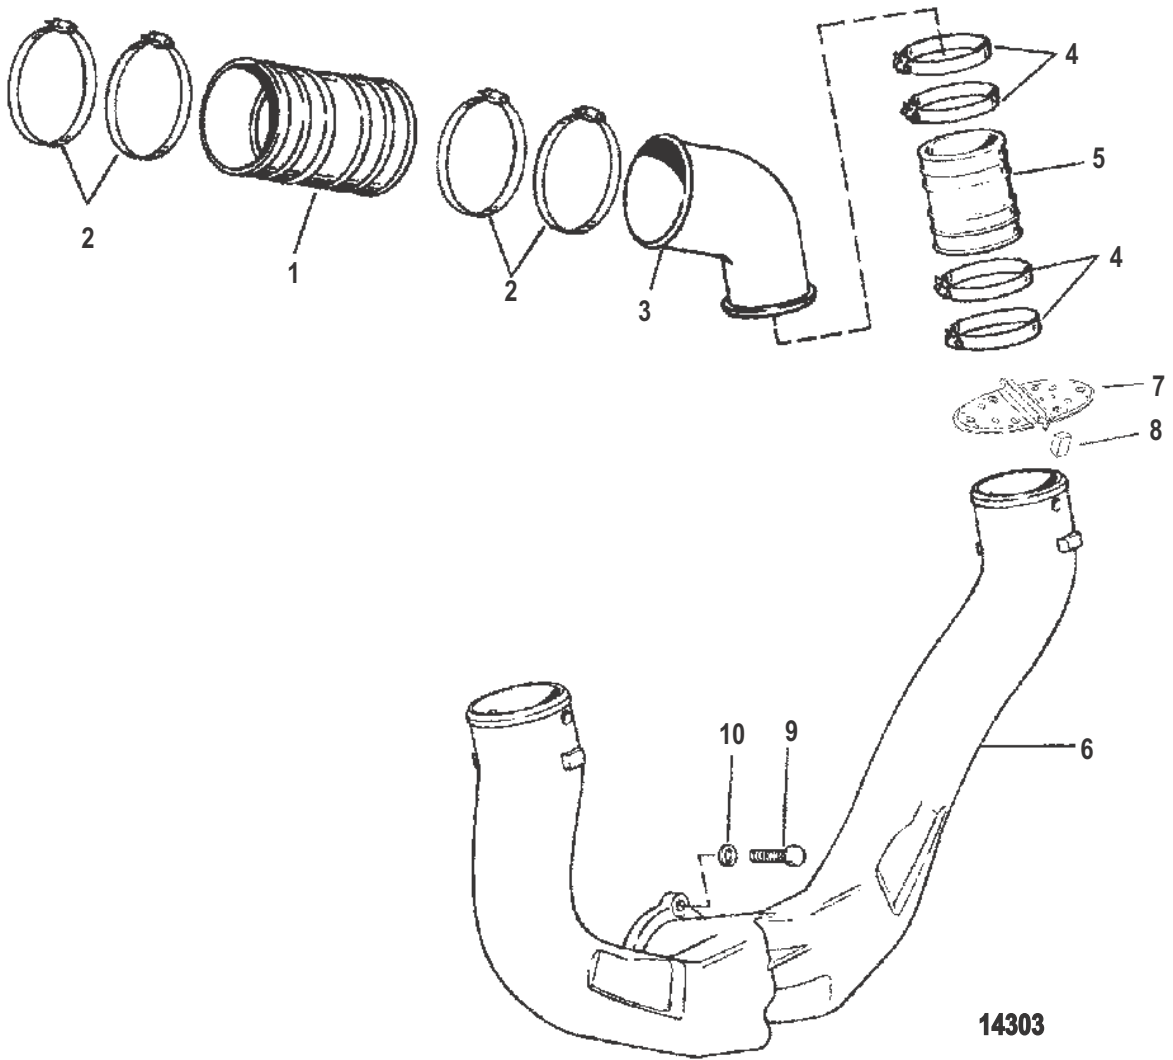

EXHAUST SYSTEM (7.4L BRAVO)

EXHAUST SYSTEM (7.4L BRAVO)

Ref #	Part Class	Part Number	Description	Comments	Qty	Note
1	0032	44348T	TUBE		2	
2	0054	815504372	CLAMP Worm Gear		8	
3	0000	44267T	ELBOW Exhaust		2	
4	0054	815504372	CLAMP Worm Gear		8	
5	0032	14358T	TUBE		2	
6	0000	807130A4	PIPE		1	
7	0000	807166A1	SHUTTER ASSEMBLY Water		2	
8	0025	807167	GROMMET		4	
NS	0000	14348A1	SHUTTER ASSEMBLY Water	(OLD DESIGN)	1	
9	0010	58640	SCREW (.375-16 x 1.25)		4	
10	0013	41471	LOCKWASHER (.375)		4	

EXHAUST SYSTEM (7.4L BRAVO)