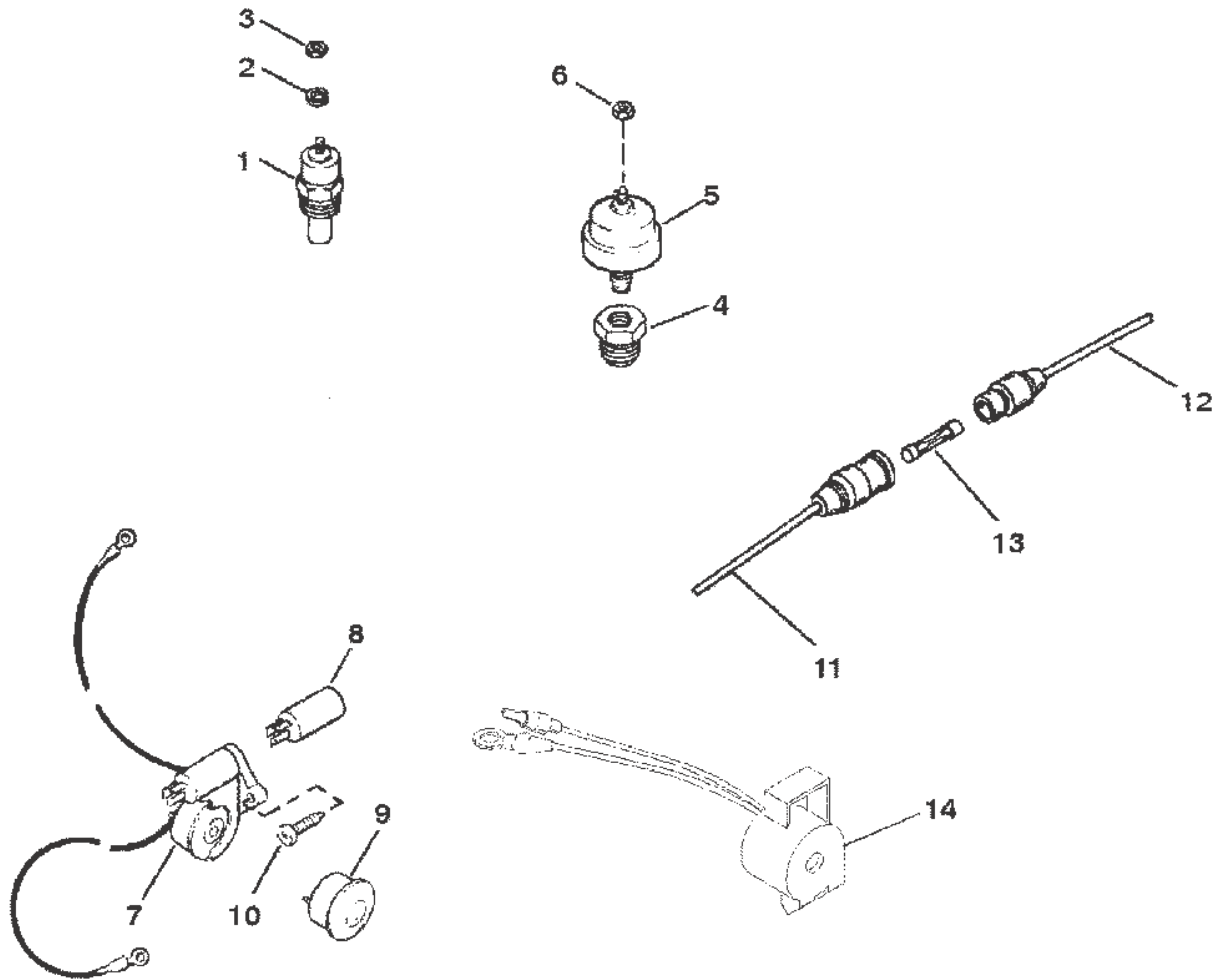

AUDIO WARNING SYSTEM

38898

AUDIO WARNING SYSTEM

Ref #	Part Class	Part Number	Description	Comments	Qty	Note
1	0000	48952	SWITCH ASSEMBLY	NUT CONNECTION	1	
2	0013	26996	LOCKWASHER (#10) Stainless Steel	NUT CONNECTION	1	
3	0011	45076	NUT (#10-32) Brass	NUT CONNECTION	1	
4	0022	64013	FITTING (.375 Male To .125 Female)	NUT CONNECTION	1	
1	0087	806951	SWITCH Water Temperature	PUSH-ON CONNECTION	1	
4	0022	805059	FITTING	PUSH-ON CONNECTION	1	
5	0087	805605A1	SWITCH ASSEMBLY		1	
6	0011	45076	NUT (#10-32) Brass		1	
7	0000	86047A16	HOUSING KIT		1	
8	0000	86045	TIMER		1	
9	0000	68878A6	HORN ASSEMBLY Buzzer Alarm		1	
10	0010	69013	SCREW (#10-16 x .880)		2	
11	0084	95084A9	CABLE ASSEMBLY (91.00 Inches) Red/Purple Strip		1	
12	0084	95084A10	CABLE ASSEMBLY (5.00 Inches) Red		1	
13	0088	79091	FUSE 20 Ampere		1	
14	0000	816492A6	ALARM KIT		1