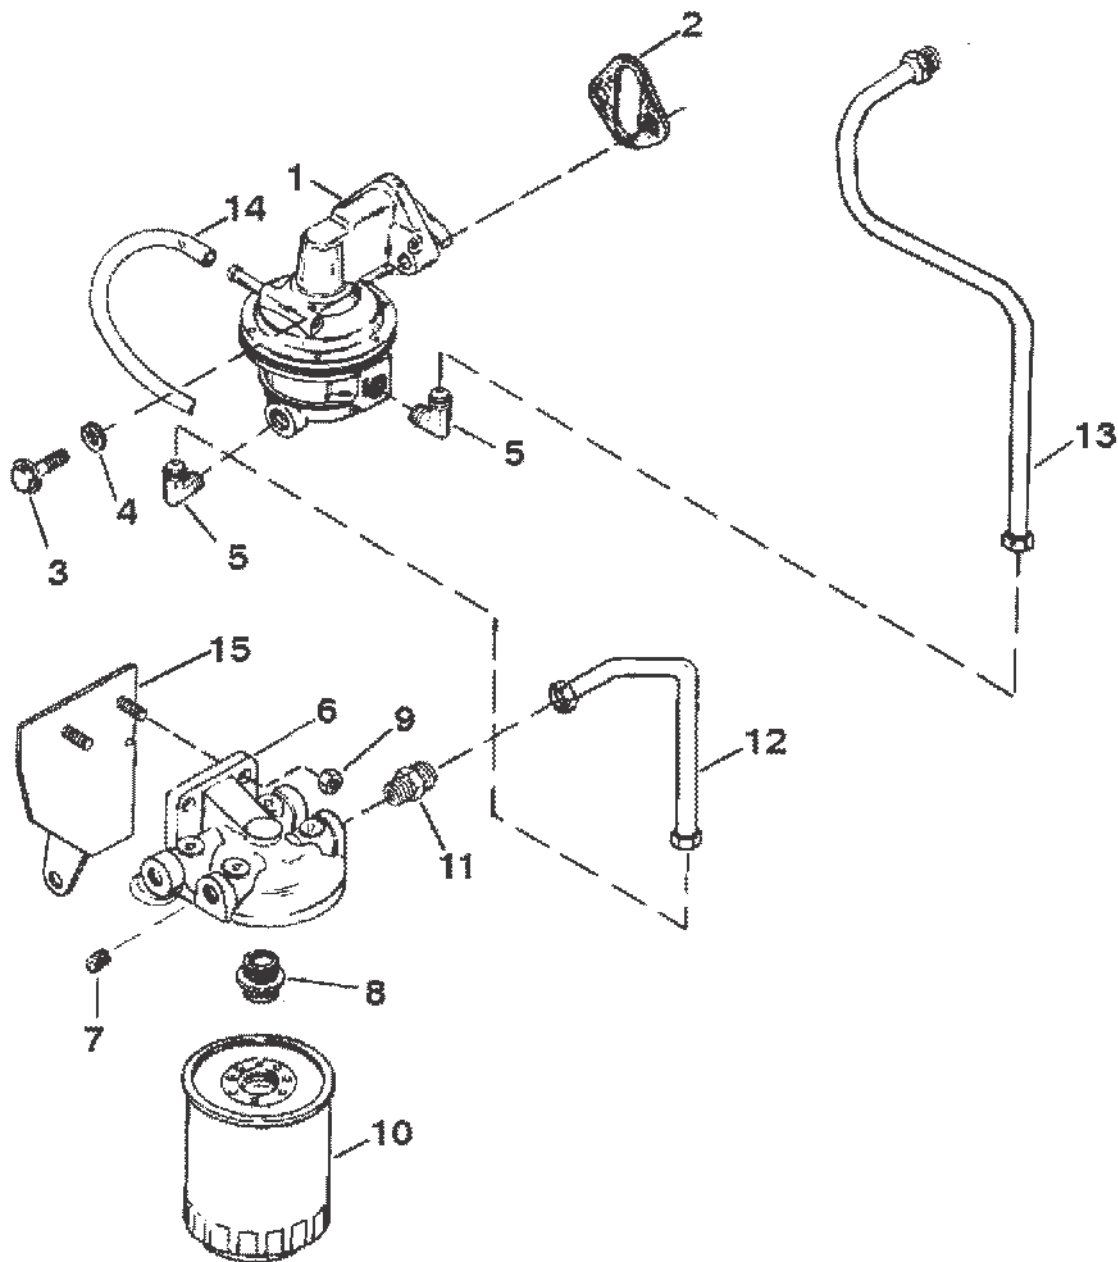

FUEL PUMP AND FUEL FILTER

38881

FUEL PUMP AND FUEL FILTER

Ref #	Part Class	Part Number	Description	Comments	Qty	Note
1	0000	818383T	PUMP ASSEMBLY		1	
2	0027	34213	GASKET		1	[1]
3	0010	34354	SCREW (.375-16 x 1.50)		2	
4	0013	35048	LOCKWASHER (.375)		2	
5	0022	43276	ELBOW (90 Degree) (90DEG.)		2	
6	0000	89876A3	BASE ASSEMBLY Fuel Filter/Water Seperator		1	
7	0022	32561	PLUG Pipe - Allen Head (.250-18)		2	
8	0022	8161331	FITTING		1	
9	0011	29250	NUT (.312-24)		2	
10	0035	807172	FILTER Fuel/Water Separator		1	[2]
11	0022	42897	FITTING (STRAIGHT)		1	
12	0032	818385T	LINE Fuel		1	
13	0032	818386T1	LINE Fuel	(7.4L BRAVO I & II)	1	
13	0032	821499T	LINE Fuel	(454 MAGNUM & 7.4L BRAVO III)	1	
14	0032	7381567	TUBING (42.00 Inches Bulk)		1	
15	0000	805556T1	BRACKET		1	
-	0027	811547A92	GASKET SET Engine	(7.4L BRAVO)	1	
-	0027	811572A92	GASKET SET Overhaul	(454 MAGNUM)	1	