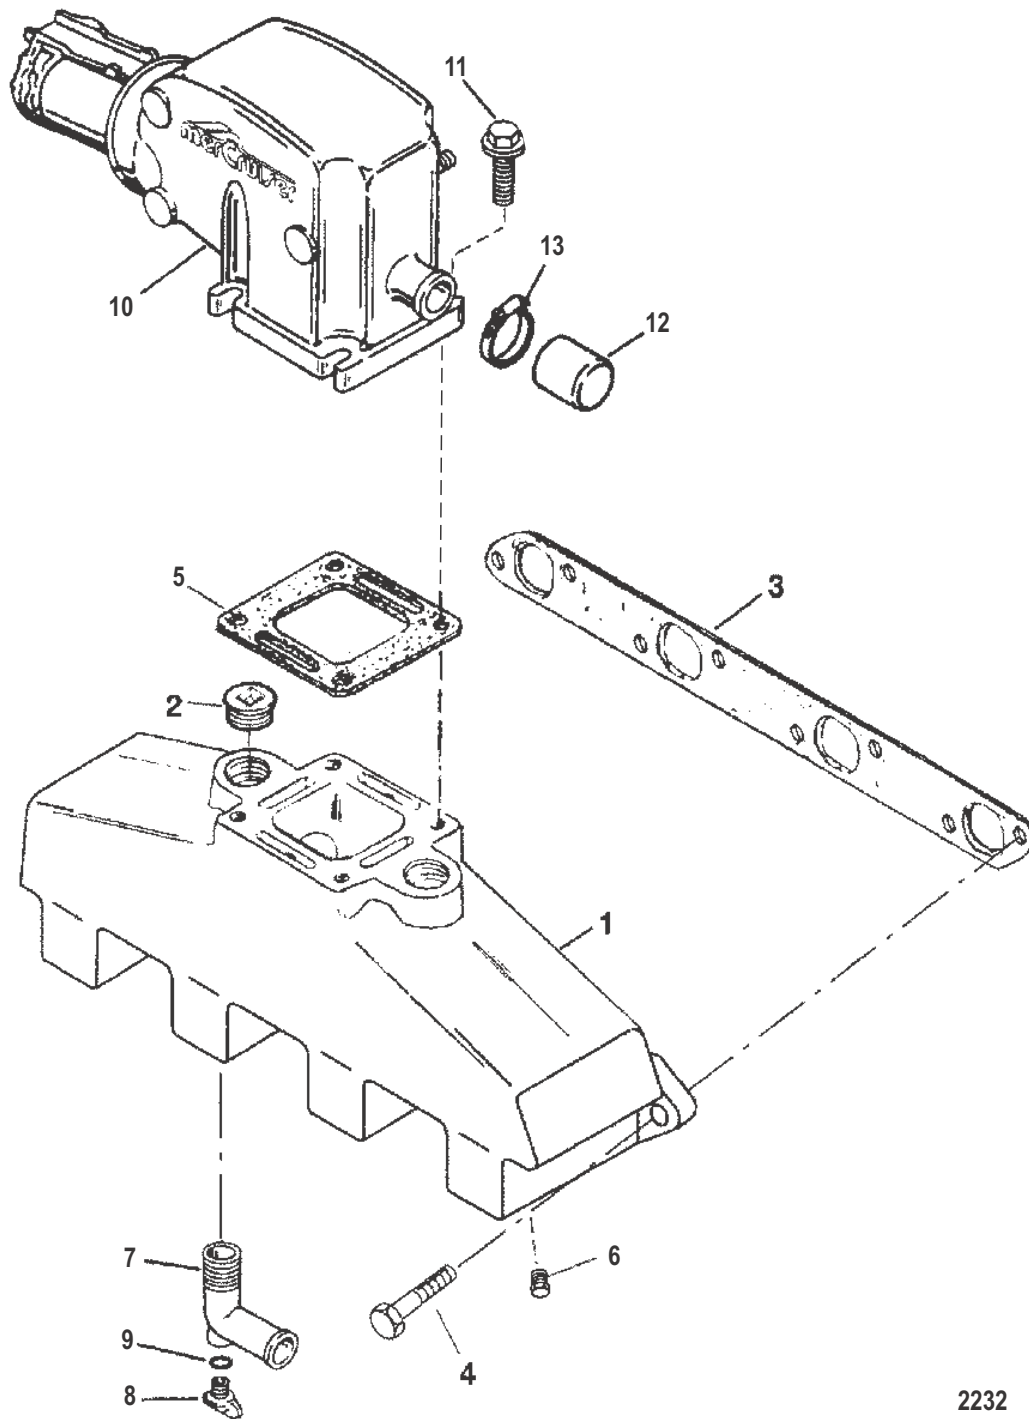

EXHAUST MANIFOLD AND EXHAUST ELBOW

2232

EXHAUST MANIFOLD AND EXHAUST ELBOW

Ref #	Part Class	Part Number	Description	Comments	Qty	Note
1	0000	89011A8	MANIFOLD ASSEMBLY		2	
2	0022	33198A1	PLUG (3/4-14)		AR	[1]
3	0027	46820	GASKET		2	[2]
4	0010	37612	SCREW (.375-16 x 1.250)		8/16	
4	0010	48424	SCREW (.375-16 x 1.620)		8	
5	0027	41813	GASKET		2	[2]
6	0022	73379	PLUG (.250-18)		2	
7	0022	806926A1	ELBOW KIT Drain		2	
8	0022	806608A1	PLUG KIT (.500-13) Royal Blue		2	[3]
9	0025	806609	QUAD RING		2	
10	0000	816900A5	ELBOW ASSEMBLY Exhaust	(PORT)	1	
10	0000	816900A9	ELBOW ASSEMBLY	(STARBOARD)	1	
11	0010	12244	SCREW (.375-16 x 1.00)		6	
11	0010	668631	SCREW (.375-16 x 2.500)	[0F114759] & Below	2	
11	0010	98534	SCREW (.375-16 x 2.30)	[0F114760] & Up	2	
12	0019	805727	CAP Rubber		2	
13	0054	815504220	CLAMP Worm Gear		2	
-	0000	93320A7	RISER KIT Exhaust (3.00 Inch)	CONTAINS 2 RISERS	1	
-	0000	93322A5	RISER KIT Exhaust (6.00 Inch)	CONTAINS 2 RISERS	1	
-	0027	811547A92	GASKET SET Engine	(7.4L BRAVO)	1	
-	0027	811572A92	GASKET SET Overhaul	(454 MAGNUM)	1	

PART NOTES:

1. [1] - AS REQUIRED
2. [2] - COMPONENT OF OVERHAUL GASKET SET (7.4L BRAVO)
   COMPONENT OF OVERHAUL GASKET SET (454 MAGNUM)
3. [3] - Alternate part numbers:
   806608A 1Service Part
   806608Q01QS