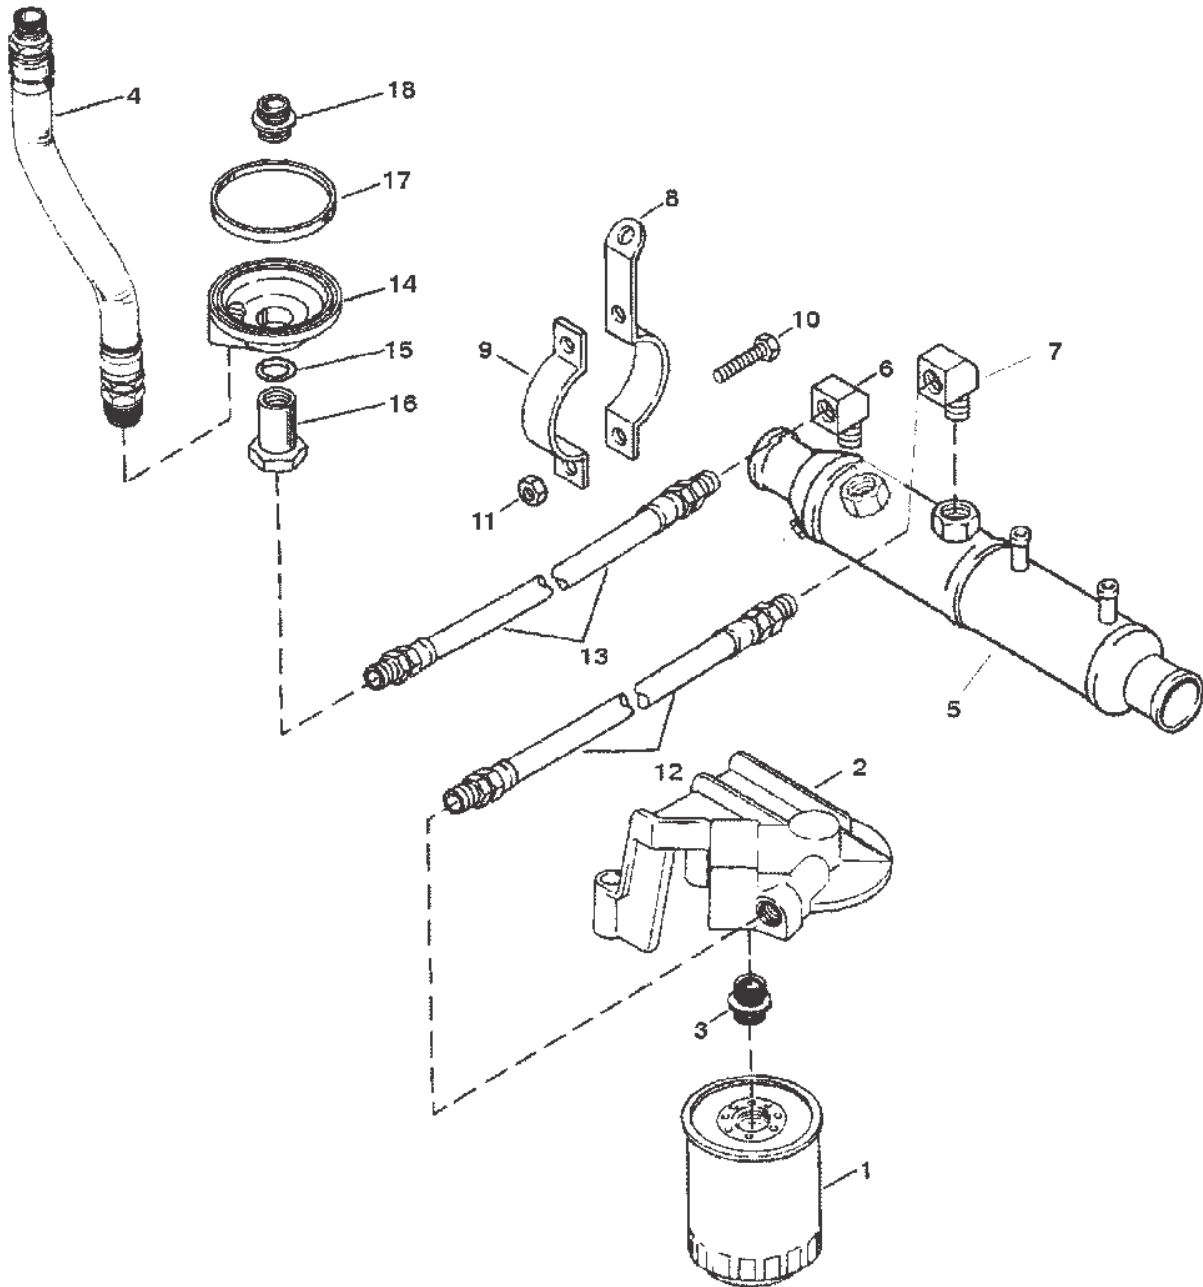

OIL FILTER AND ADAPTOR (7.4L BRAVO) S/N:0F114759 & BELOW

Ref #	Part Class	Part Number	Description	Comments	Qty	Note
1	0000	14957	FILTER Oil		1	[1]
2	0000	817403A4	BRACKET ASSEMBLY		1	
3	0022	814822	FITTING		1	
4	0032	8187436	HOSE		1	
5	0000	89690T	COOLER Oil		1	
6	0022	48246	ELBOW (90 DEG.)		1	
7	0022	48872	FITTING 45 Degree Elbow		1	
8	0000	63820T	BRACKET (LONG)		1	
9	0000	56328A1	BRACKET (SHORT)		1	
10	0010	60300	SCREW (.250-28 x .750)		2	
11	0011	30506	NUT (.250-28)		2	
12	0032	9235769	HOSE (42 IN.)		1	
13	0032	8187431	HOSE Oil		1	
14	0000	818400A1	ADAPTER		1	
15	0026	42077	SEAL		1	[2]
16	0022	818401	FITTING		1	
17	0027	91892	GASKET		1	[2]
18	0022	805632	CONNECTOR		1	
-	0027	811547A92	GASKET SET Engine	(7.4L BRAVO)	1	

PART NOTES:

1. [1] - Alternate part numbers:
   14957Service Part
   802885QQS
   802885TMPP
2. [2] - COMPONENT OF OVERHAUL GASKET SET (7.4L BRAVO)

OIL FILTER AND ADAPTOR (454 MAGNUM) S/N:0F114759 & BELOW

38893

OIL FILTER AND ADAPTOR (454 MAGNUM) S/N:0F114759 & BELOW