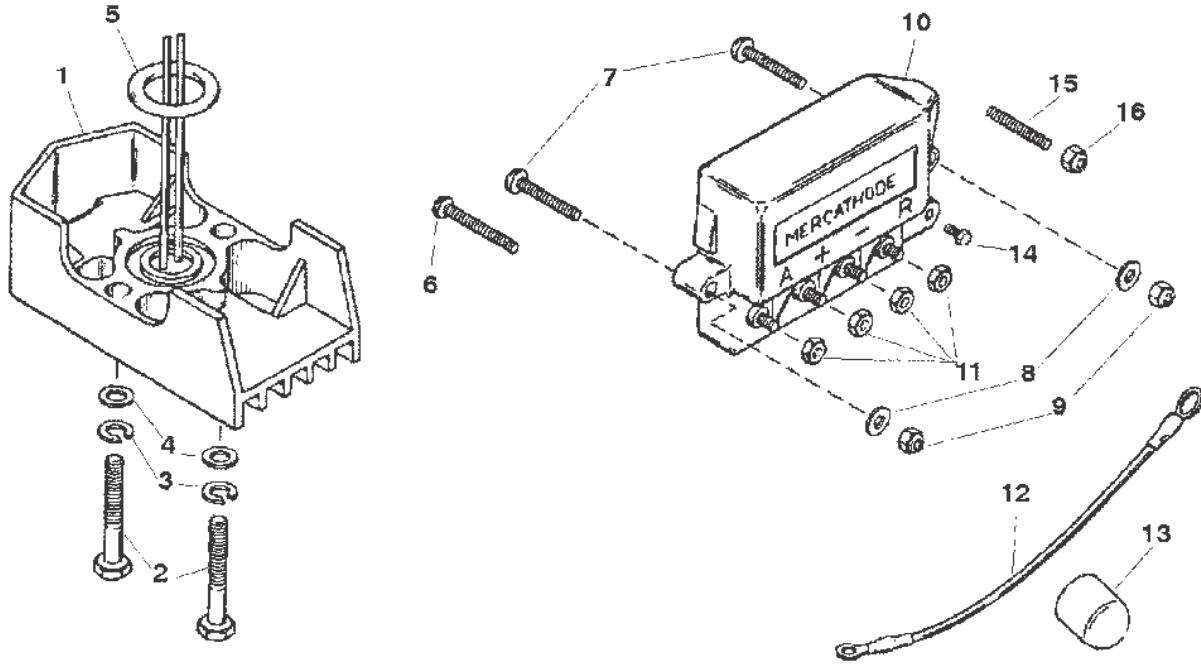

MERCATHODE COMPONENTS

38596

MERCATHODE COMPONENTS

Ref #	Part Class	Part Number	Description	Comments	Qty	Note
1	0000	98869A11	ELECTRODE ASSEMBLY		1	
2	0010	69067	SCREW (.250-20 x 1.375)		2	
3	0013	26992	LOCKWASHER (.250) Stainless Steel		2	
4	0012	29245	WASHER (.281 x .500 x .060) Stainless Steel		2	
5	0025	88388	O-RING		1	
6	0010	72202	SCREW (#10-32 x 1.25)		1	
7	0010	24637	SCREW (#10-32 x .875)	SCREW MOUNTING	2	
8	0012	21273	WASHER	SCREW MOUNTING	2	
9	0011	46438	NUT (#10-32)	SCREW MOUNTING	2	
10	0000	42600A3	CONTROLLER ASSEMBLY		1	
11	0011	68219	NUT (#10-32) Stainless Steel		4	
12	0084	88543A3	CABLE ASSEMBLY		1	
13	0000	44574	CAP		2	
14	0010	62568	SCREW (#10-16 x .375)		1	
7	0010	805565	SCREW (#10-32 x .750)	STUD MOUNTING	1	
15	0016	805459	STUD	STUD MOUNTING	1	
16	0011	46438	NUT (#10-32)	STUD MOUNTING	2