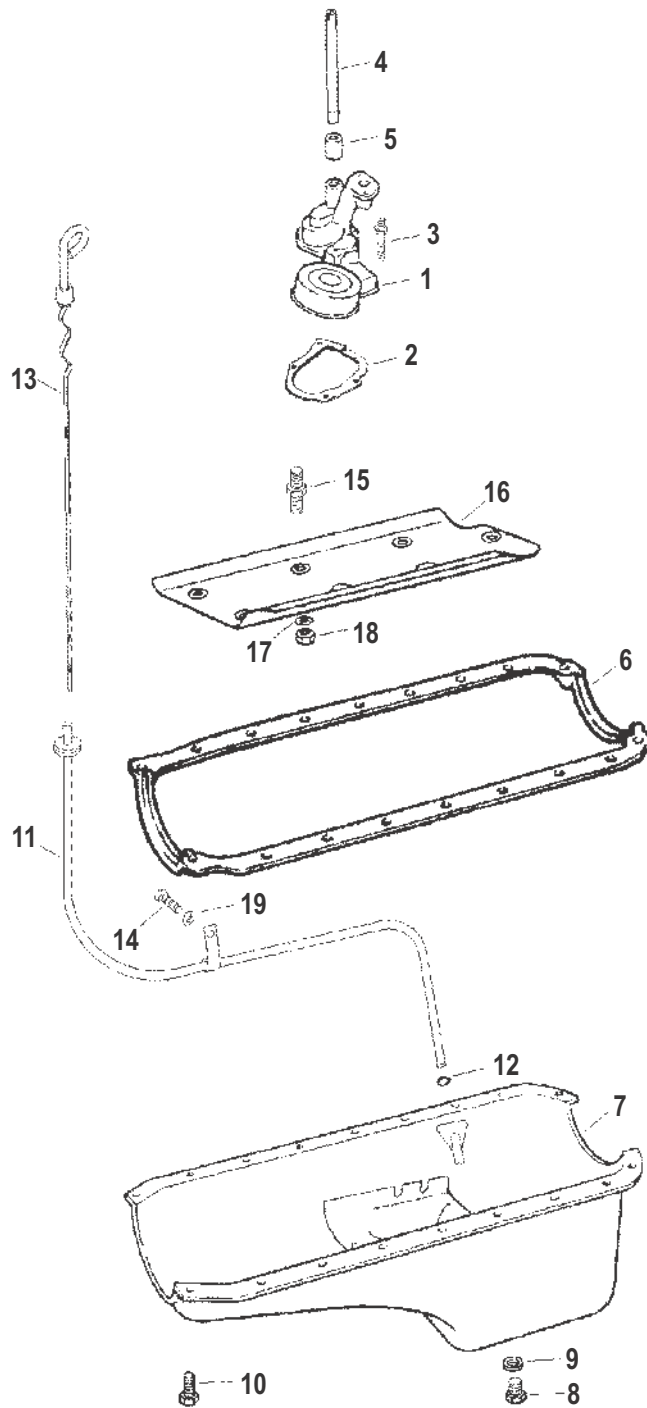

OIL PAN AND OIL PUMP

18667

OIL PAN AND OIL PUMP

Ref #	Part Class	Part Number	Description	Comments	Qty	Note
1	0000	827643	PUMP ASSEMBLY Oil		1	
2		NA	NOT AVAILABLE Not sold with this model		0	
3	0010	813071	SCREW		1	
4	0000	14761	SHAFT AND RETAINER		1	
5	0023	36183	RETAINER		1	
6	0027	811566	GASKET		1	[1]
7	0000	811549	PAN ASSEMBLY		1	
8	0010	49956	SCREW Drain		1	
9	0027	49955	GASKET Drain		1	[1]
10	0010	34500	SCREW (.312-18 x .625)		20	
11	0000	818631A8	TUBE		1	
12	0025	62704	O-RING (.362 x .103)		1	[1]
13	0000	805567T	DIPSTICK		1	
14	0010	35366	SCREW		1	
15	0016	811683	STUD (.375-16/.500-12 x 5.500)		4	
16	0000	811682	BAFFLE		1	
17	0012	49112	WASHER		4	
18	0011	37500	NUT (3/8-16)		4	
19		NA	NOT AVAILABLE Not sold with this model		0	
-	0027	811547A92	GASKET SET Engine	(7.4L BRAVO)	1	
-	0027	811572A92	GASKET SET Overhaul	(454 MAGNUM)	1	

PART NOTES:

1. [1] - COMPONENT OF OVERHAUL GASKET SET (7.4L BRAVO)
   COMPONENT OF OVERHAUL GASKET SET (454 MAGNUM)