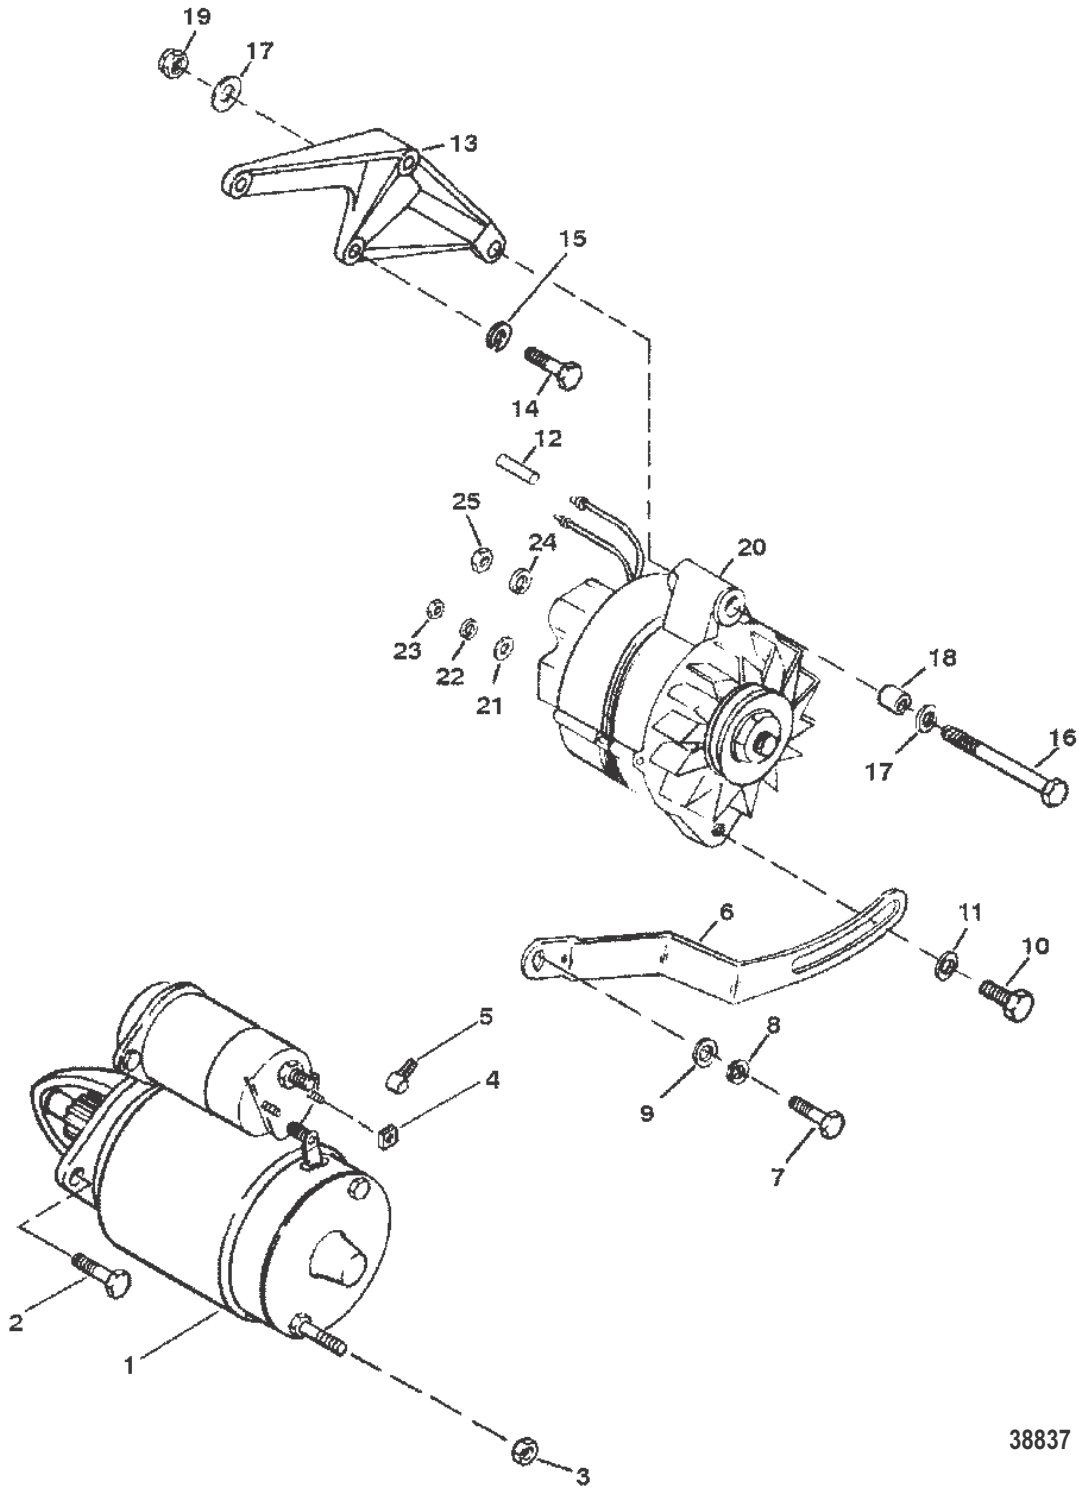

STARTER AND ALTERNATOR

38837

STARTER AND ALTERNATOR

Ref #	Part Class	Part Number	Description	Comments	Qty	Note
25	0011	64015	NUT (.250-20)	PRESTOLITE #8EM2003KA & MANDO #AR-150	1	
20	0000	817119A4	ALTERNATOR	MANDO #AC-155603	1	[3]
21	0012	96457	WASHER Phenolic (.27 x .81 x .062)	MANDO #AC-155603	1	
22	0013	26996	LOCKWASHER (#10) Stainless Steel	MANDO #AC-155603	1	
23	0011	79989	NUT (#10-24) Stainless Steel	MANDO #AC-155603	1	
24	0013	26992	LOCKWASHER (.250) Stainless Steel	MANDO #AC-155603	1	
25	0011	94330	NUT (.250-20) Brass	MANDO #AC-155603	1	

PART NOTES:

- [1] - Alternate part numbers:
  806964A 3QS
  864340R02Reman
- [2] - Alternate part numbers:
  817119R01Reman
  92497A 3QS
- [3] - Alternate part numbers:
  817119A 4QS
  817119R01Reman