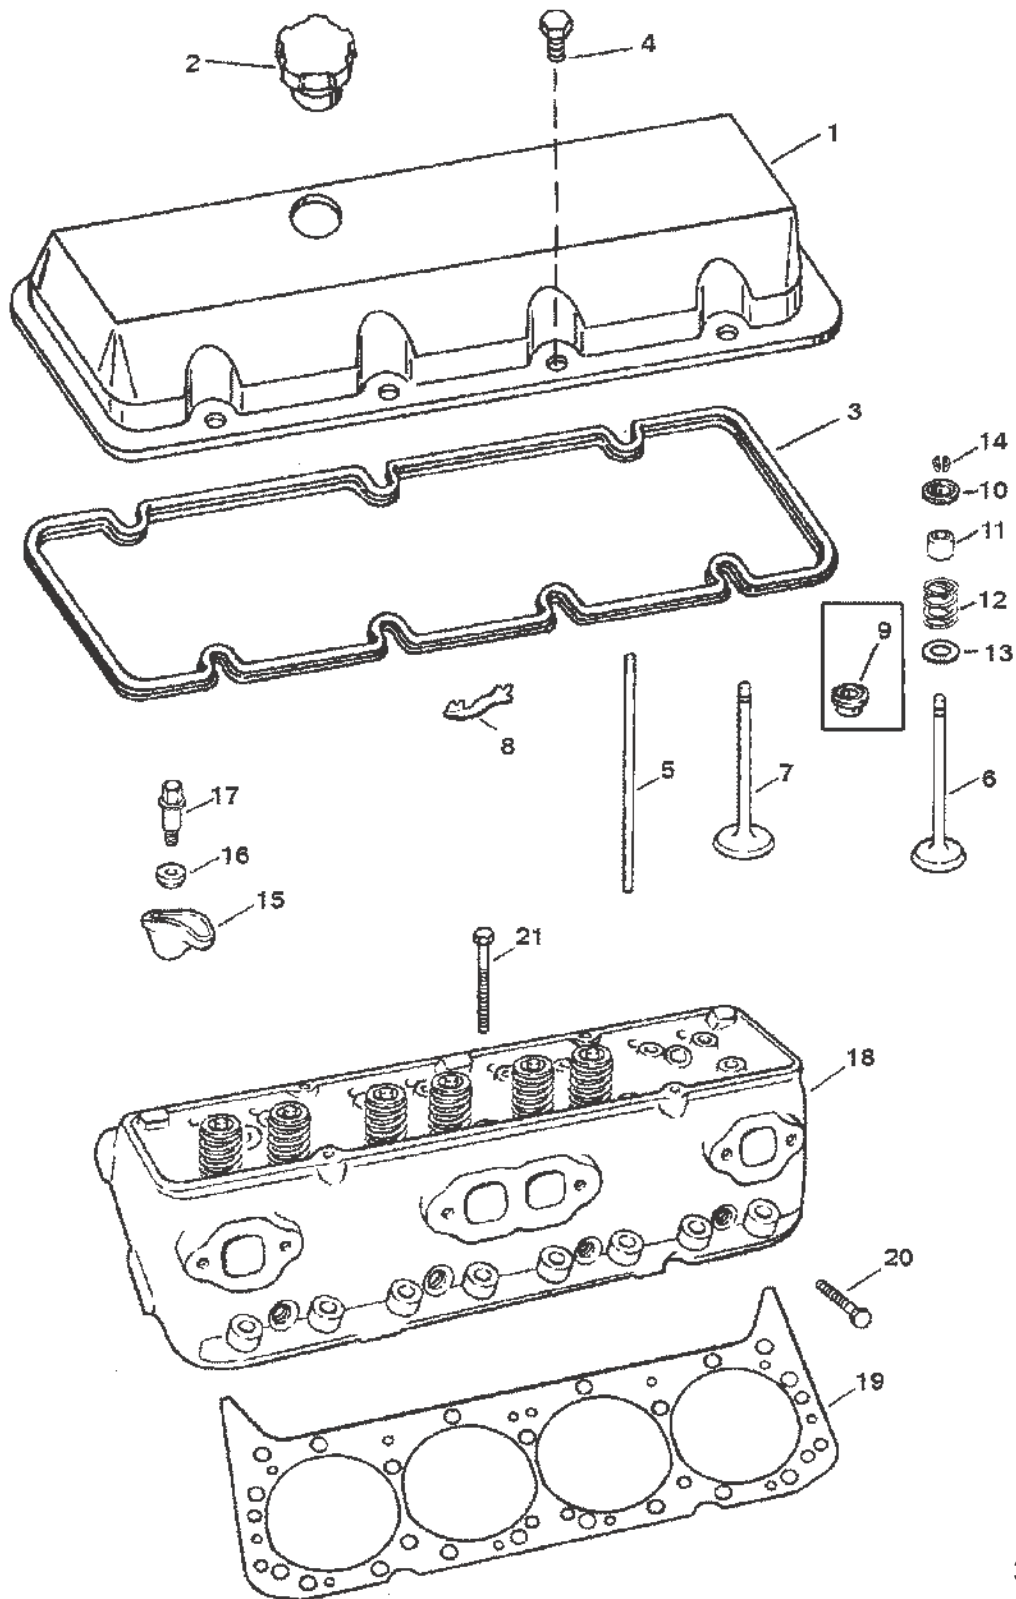

CYLINDER HEAD AND ROCKER COVER (454 MAGNUM)

38889

CYLINDER HEAD AND ROCKER COVER (454 MAGNUM)

CYLINDER HEAD AND ROCKER COVER (454 MAGNUM)

Ref #	Part Class	Part Number	Description	Comments	Qty	Note
1	0000	811587	ROCKER COVER		2	
2	0036	811569	CAP Oil Tank		2	
3	0027	811588	GASKET Rocker Cover		2	[1]
4	0010	811589	BOLT (1/4-20 x 0.875)		14	
5	0000	811581	PUSH ROD	(INTAKE)	8	
5	0000	811582	PUSH ROD	(EXHAUST)	8	
6	0000	816962	VALVE Exhaust	(STANDARD)	8	
6	0000	816963	VALVE Exhaust	(.015 O.S.)	AR	[2]
7	0000	801877	VALVE Intake	(STANDARD)	8	
7	0000	801878	VALVE Intake	(.015 O.S.)	AR	[2]
8	0000	811586	GUIDE		8	
9	0000	19325	CAP AND SHIELD	ONE PIECE DESIGN	16	[1]
10	0000	827644A1	CAP ASSEMBLY Valve	TWO PIECE DESIGN	16	
11	0026	827645	SEAL Valve	TWO PIECE DESIGN	16	
12	0024	801879	SPRING Valve		16	
13	0015	54531	SHIM Valve Spring (.015)		16	
14	0028	54530	KEY		32	
15	0000	811591	ARM Rocker		16	
16	0000	811592	BALL Rocker Arm		16	
17	0010	811593	BOLT Rocker Arm		16	
18	0938	811529	CYLINDER HEAD	(3/8-16 THREADS)	2	
18	0938	827495	CYLINDER HEAD ASSEMBLY	(7/16-14 THREADS)	2	
19	0027	811547	GASKET		2	[1]
20	0010	49106	BOLT (2.00 Inch)		8	
21	0010	49105	BOLT (4.125 Inch)		24	
-	0027	811572A92	GASKET SET Overhaul	(454 MAGNUM)	1	

PART NOTES:

1. [1] - COMPONENT OF OVERHAUL GASKET SET (454 MAGNUM)
   [2] - AS REQUIRED