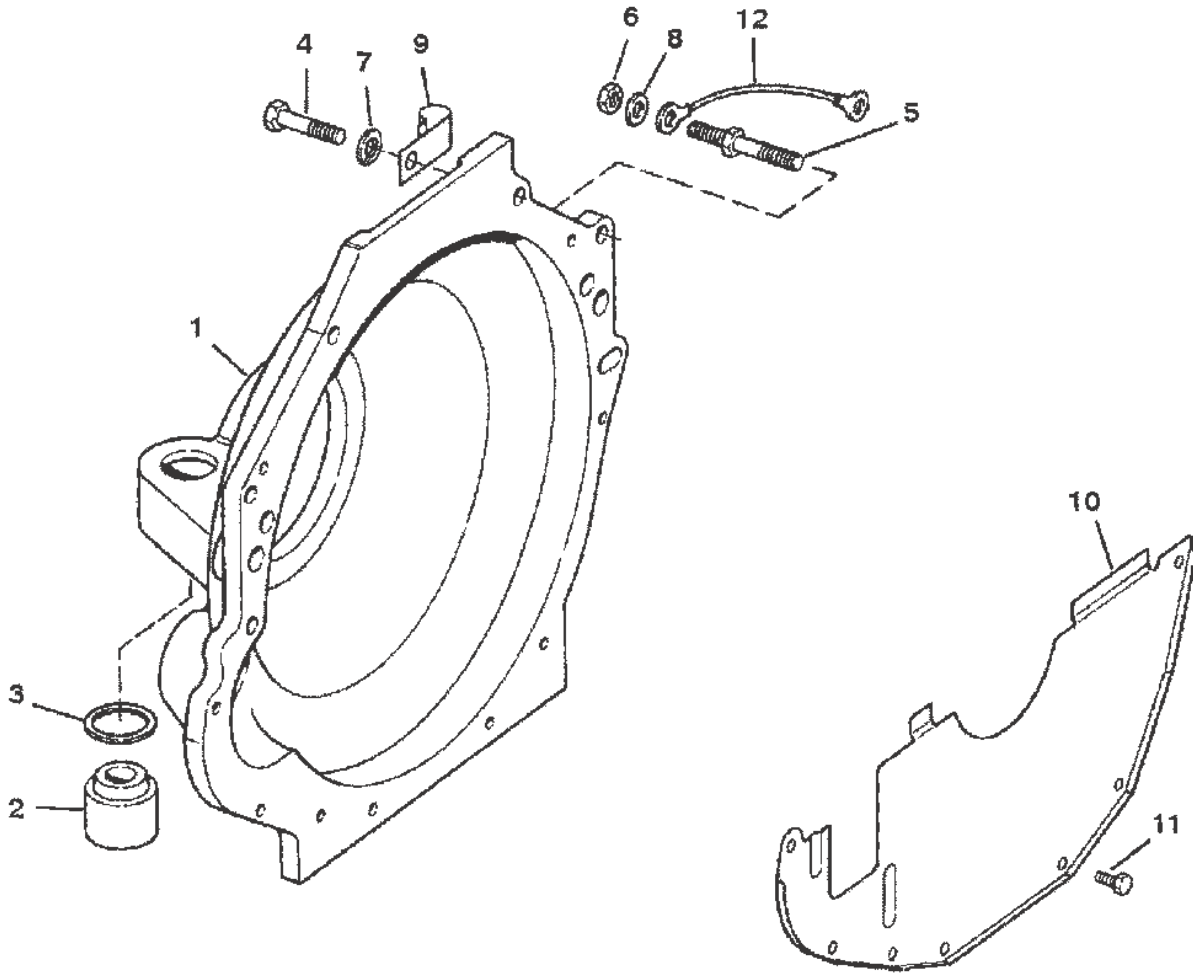

FLYWHEEL HOUSING

37736

FLYWHEEL HOUSING

Ref #	Part Class	Part Number	Description	Comments	Qty	Note
1	0000	12675A7	HOUSING ASSEMBLY Flywheel		1	
2	0000	88791	MOUNT		2	
3	0023	99322	SPACER		2	
4	0010	37612	SCREW (.375-16 x 1.250)		4	
4	0010	358701	SCREW (.375-16 x 2.00)		1	
5	0016	64066	STUD (.375-16 x 2.750) Special		2	
6	0011	32219	NUT (.375-16)		2	
7	0013	35048	LOCKWASHER (.375)		7	
8	0012	20572	WASHER (.390 x .750 x .093)		1	
9		NA	NOT AVAILABLE Not sold with this model		0	
10	0000	818719A1	COVER		1	
11	0010	32773	SCREW (.250-20 x .875)		7	
12	0084	62826A6	CABLE ASSEMBLY Ground (13.00 Inches) Black		1