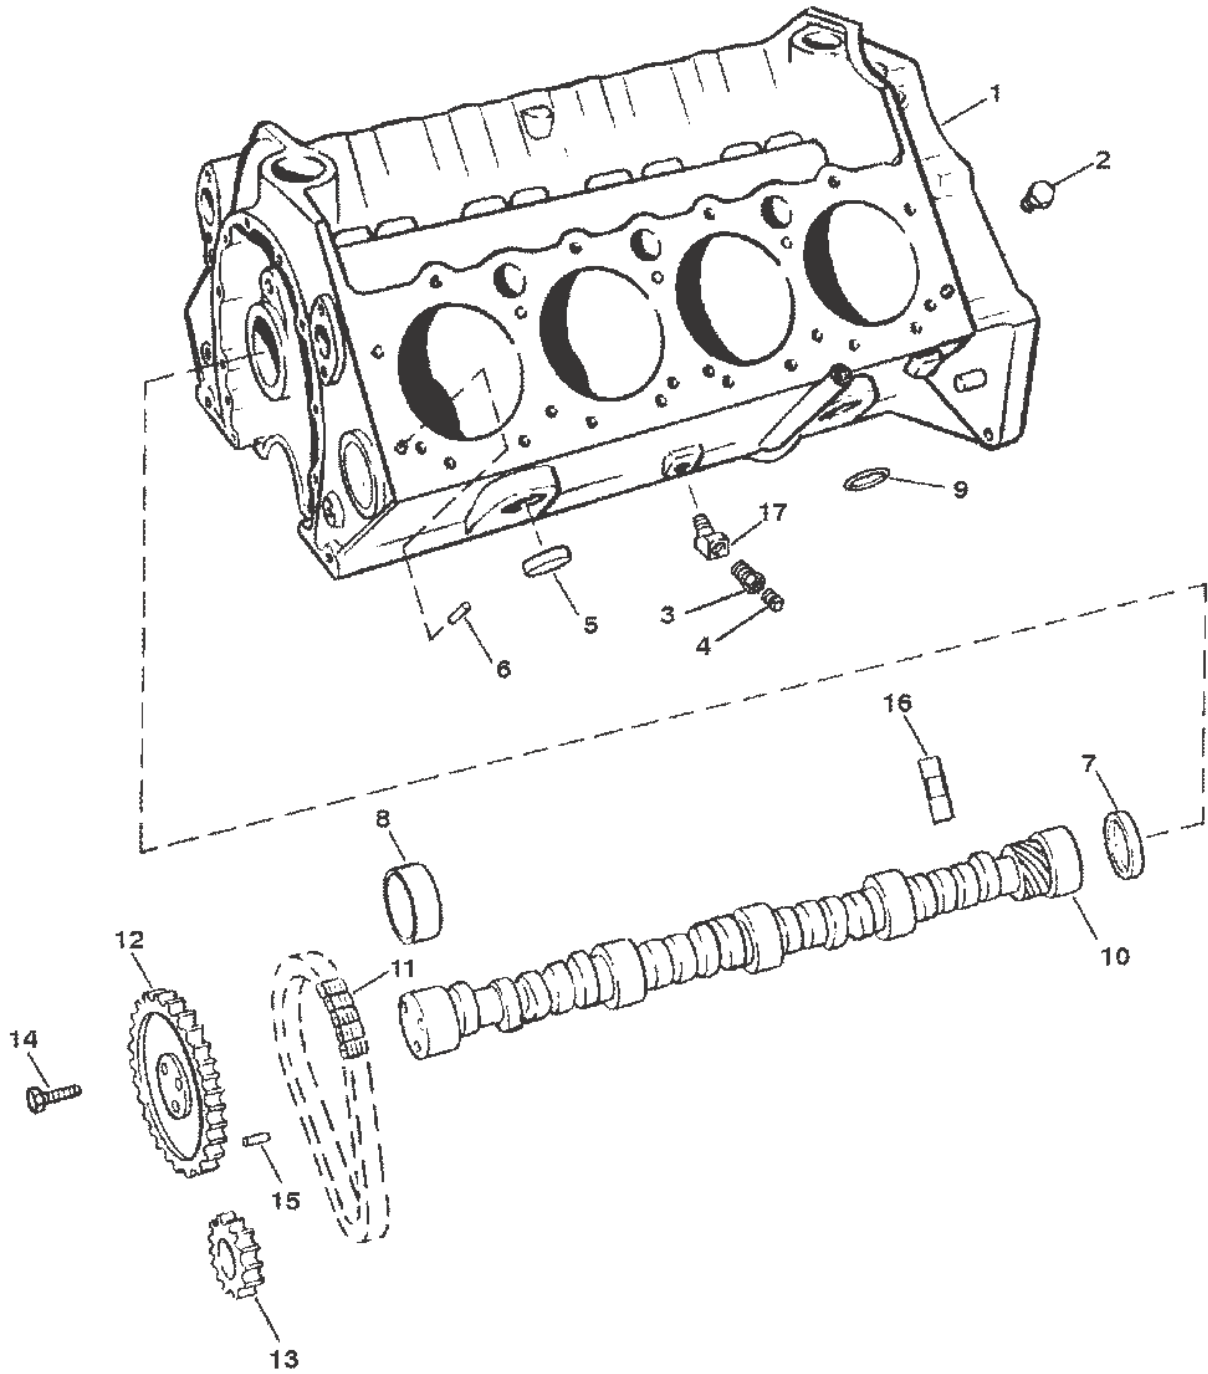

CYLINDER BLOCK AND CAMSHAFT

Ref #	Part Class	Part Number	Description	Comments	Qty	Note
1		NSS	NOT SOLD SEPARATE CYLINDER BLOCK	(Order Long Blocks Below)	1	[1]
2	0022	48340	PLUG (.250-18 x .41)		4	
2	0022	48358	PLUG (.375)		2	
3	0022	48556	BUSHING Reducer (.250 To .125)		2	
4	0022	328021	PLUG Pipe (.125-27)		2	
5	0019	34270	EXPANSION PLUG (1.625)		8	
6	0017	52190	PIN		4	
7	0019	94140	EXPANSION PLUG		1	
8	0023	85684	BEARING SET		1	
9	0025	811528	O-RING (.500 Inch)		1	
10	0431	4734	CAMSHAFT	7.4L BRAVO	1	
11	0000	811580	CHAIN	(Single Roller Chain)(454 Mag/7.4L)	1	
12	0043	811578	SPROCKET	(Single Roller Chain)(454 Mag/7.4L)	1	
13	0043	811579	SPROCKET	(Single Roller Chain)(454 Mag/7.4L)	1	
10	0431	9830	CAMSHAFT	454 MAGNUM	1	
11	0000	61728	CHAIN	454 MAGNUM (Double Roller Chain)	1	
12	0043	61726	SPROCKET	454 MAGNUM (Double Roller Chain)	1	
13	0043	61727	SPROCKET	454 MAGNUM (Double Roller Chain)	1	
14	0010	35339	SCREW (.312-18 x .750)		3	
15	0017	35312	PIN Dowel (1/4 In. Diameter) (1/4 IN. DIA.)		1	
16	0000	811584	LIFTER (7.4L BRAVO)		16	
16	0000	811583	LIFTER (454 MAGNUM)		16	
17	0022	37682	FITTING Elbow (45 Degree)		1	
-	0000	806351A1	MARINE LONG BLOCK (7.4L BRAVO I & II)	(7.4L BRAVO I & II) SEE NOTE	1	[2]
-	0000	806359A1	MARINE LONG BLOCK (7.4L BRAVO III)	(7.4L BRAVO III) SEE NOTE	1	[3]
-	0000	806352A1	MARINE LONG BLOCK (454 MAGNUM)	(454 MAGNUM) SEE NOTE	1	[4]
-	0027	811547A92	GASKET SET Engine	(7.4L)	1	
-	0027	811572A92	GASKET SET Overhaul	(454 MAG)	1	
-	0092	809825	RTV SILICONE (3 Ounce Tube) Metallic Blue		1	
-	0092	342271	SEALING COMPOUND (16 Ounce)		1	

PART NOTES:

1. [1] - NOT SOLD SEPARATE
   [2] - Alternate part numbers:
         806351A 1QS
         806351R 5Reman
         806351R50Reman Int'l

CYLINDER BLOCK AND CAMSHAFT

CYLINDER BLOCK AND CAMSHAFT

38891