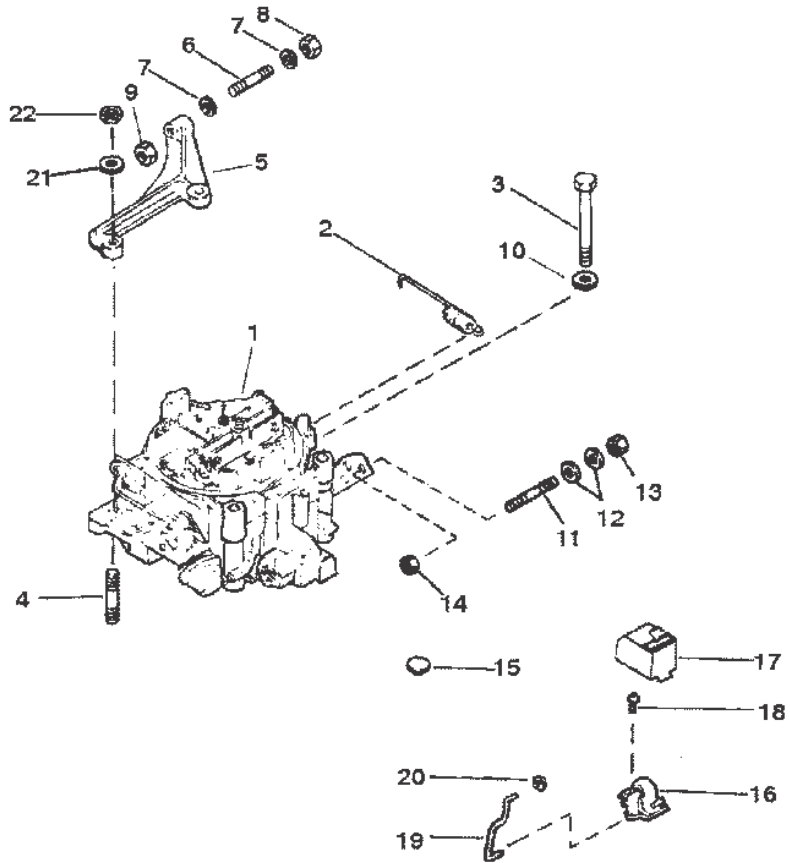

CARBURETOR AND LINKAGE

7.4L BRAVO ONE & TWO WITH O-RINGS