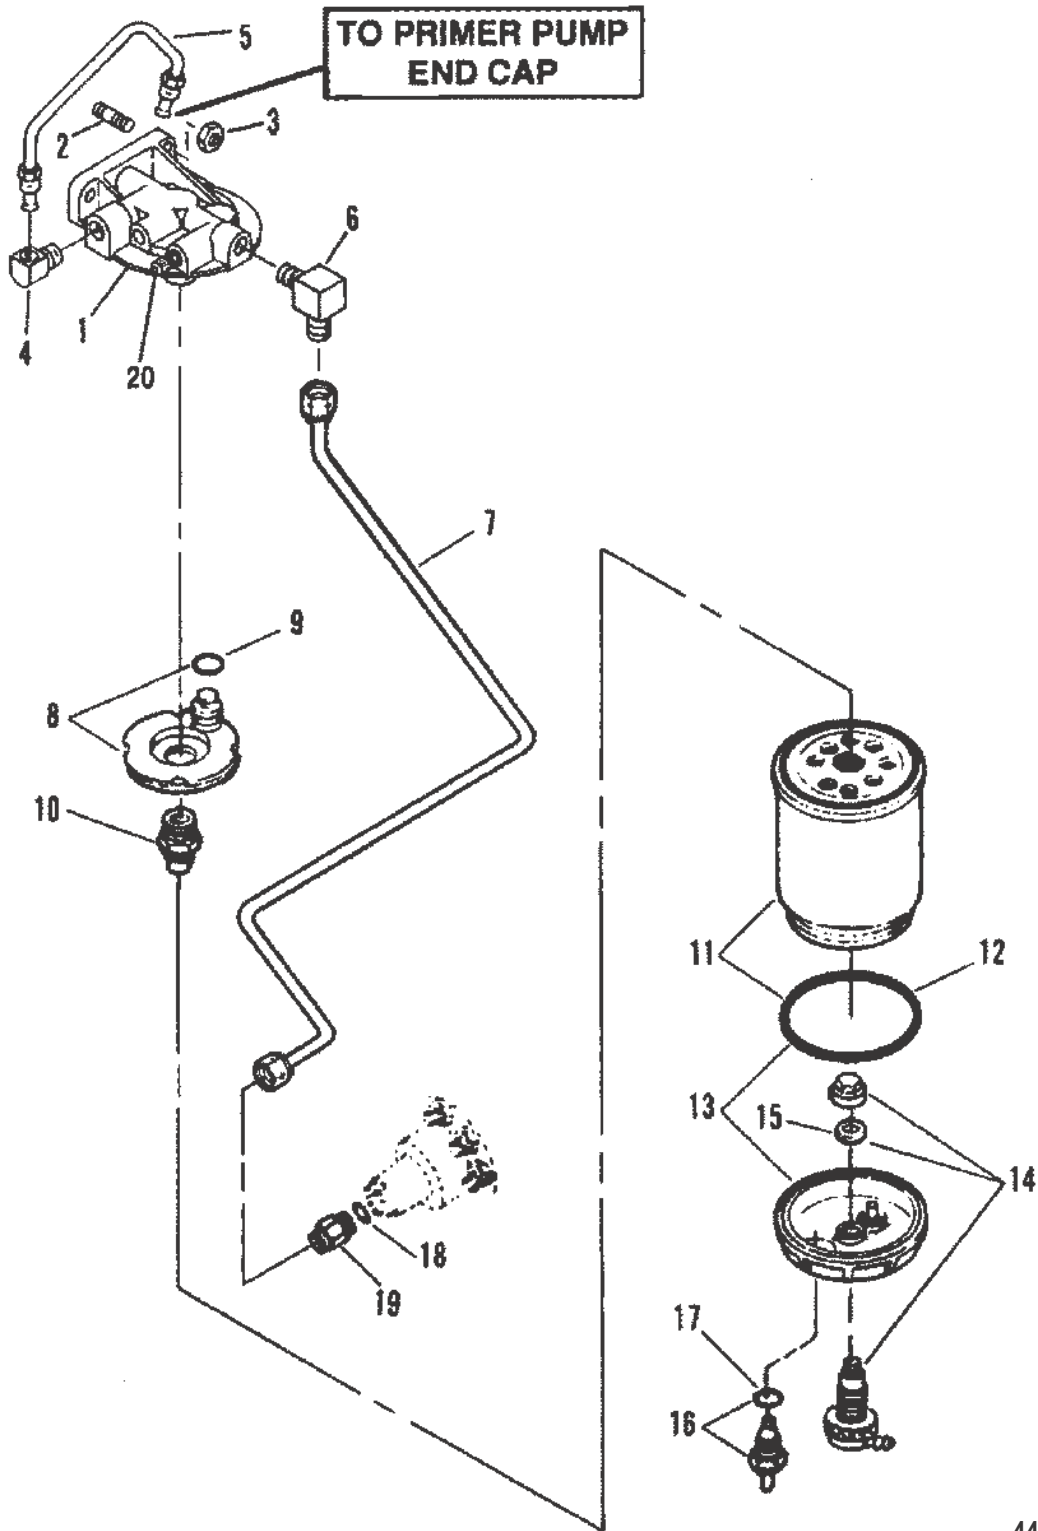

FUEL FILTER AND BRACKET (STERN DRIVE)

FUEL FILTER AND BRACKET (STERN DRIVE)

FUEL FILTER AND BRACKET (STERN DRIVE)

Ref #	Part Class	Part Number	Description	Comments	Qty	Note
1	0000	808700	HEADER		1	
2	0016	806533	STUD		2	
3	0011	68411	NUT (.375-16)		2	
4	0022	19688	FITTING		1	
5	0032	806264	TUBE Fuel		1	
6	0022	806133	CONNECTOR		1	
7	0032	806265	TUBE Fuel		1	
8	0000	808276	HEATER Fuel		1	
9	0025	808234	O-RING		1	
10	0000	808228	ADAPTOR		1	
11	0035	808275	FILTER Fuel		1	
12	0025	808233	O-RING		1	
13	0000	808252	BOWL Drain		1	
12	0025	808233	O-RING		1	
14	0000	808254	VALVE Drain		1	
15	0025	808243	O-RING		1	
16	0000	808253	INDICATOR Sensor		1	
17	0025	808232	O-RING		1	
18	0025	808118	O-RING		1	
19	0022	808206	CONNECTOR		1	
20	0000	806776	VALVE		1	

FUEL FILTER AND BRACKET (STERN DRIVE)