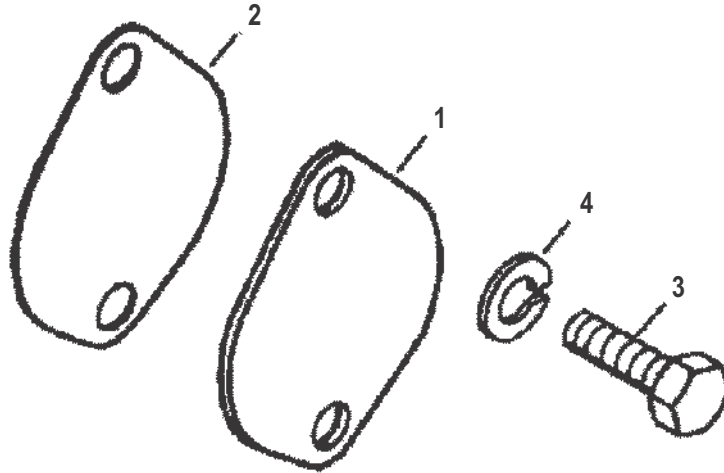

PART NOTES:

[1] - CONTENTS OF ENGINGE GASKET KIT 808291

GIMBAL HOUSING COVER

12828

Cat.# 90-80967794

GIMBAL HOUSING COVER

Ref #	Part Class	Part Number	Description	Comments	Qty	Note
1	0000	818304	COVER		1	
2	0027	818305	GASKET		1	
3	0010	28636	SCREW (.250-20 x .750)		2	
4	0013	26992	LOCKWASHER (.250) Stainless Steel		2	