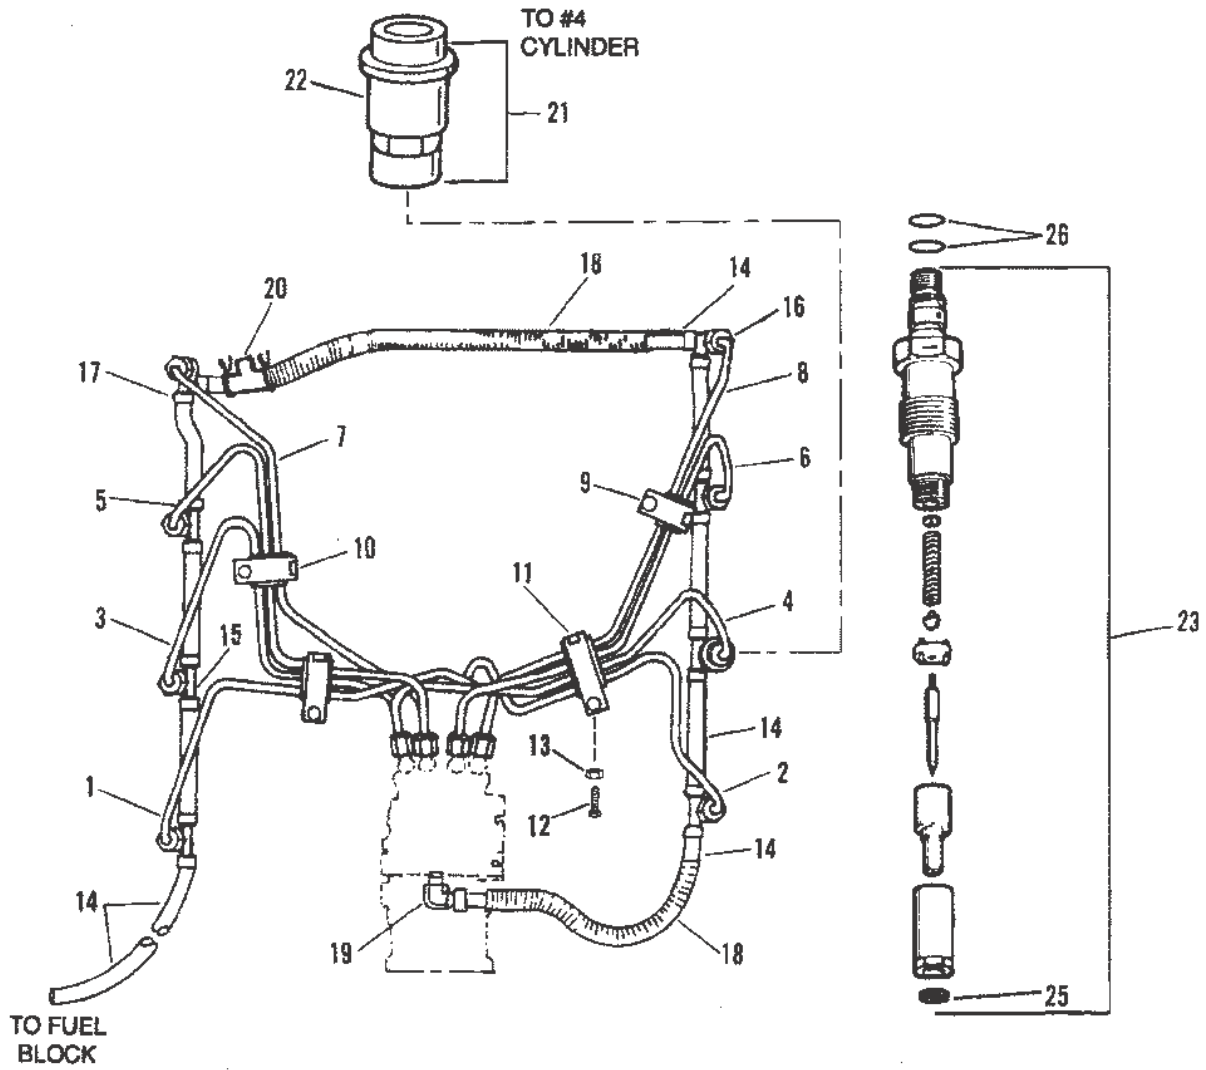

INJECTORS AND HOSES (S/N F060103 AND BELOW)

INJECTORS AND HOSES (S/N F060103 AND BELOW)

Ref #	Part Class	Part Number	Description	Comments	Qty	Note
1	0000	806062	PIPE Injector (#1 CYLINDER)		1	
2	0000	806063	PIPE Injector (#2 CYLINDER)		1	
3	0032	808236	TUBE Injector (#3 CYLINDER)		1	
4	0032	808246	TUBE Injector (#4 CYLINDER)		1	
5	0032	808230	TUBE Injector (#5 CYLINDER)		1	
6	0032	808247	TUBE Injector (#6 CYLINDER)		1	
7	0032	808231	TUBE Injector (#7 CYLINDER)		1	
8	0032	808248	TUBE Injector (#8 CYLINDER)		1	
9	0054	808162	CLAMP Two Injector Tubes		1	
10	0054	808200	CLAMP Three Injector Tubes		2	
11	0054	808245	CLAMP Four Injector Tubes		1	
12	0010	808086	SCREW		4	
13	0011	808089	NUT		4	
14	0032	808258	HOSE		1	
15	0022	808239	TEE		5	
16	0022	808240	ELBOW		3	
17	0054	805816	CLAMP		AR	[1]
18	0000	808241	SPIRAL WRAP		2	
19	0022	808237	ELBOW		1	
20	0022	806619	TEE		1	
21	0000	808235	SENSOR Fuel		1	
22	0000	808244	COVER		1	
23	0000	808288	INJECTOR Fuel		8	
25	0027	808139	GASKET		8	
26	0025	808117	O-RING		16	[2]
--	0027	808291	GASKET KIT Engine		1	

PART NOTES:

1. [1] - AS REQUIRED
   [2] - CONTENTS OF ENGINGE GASKET KIT 808291