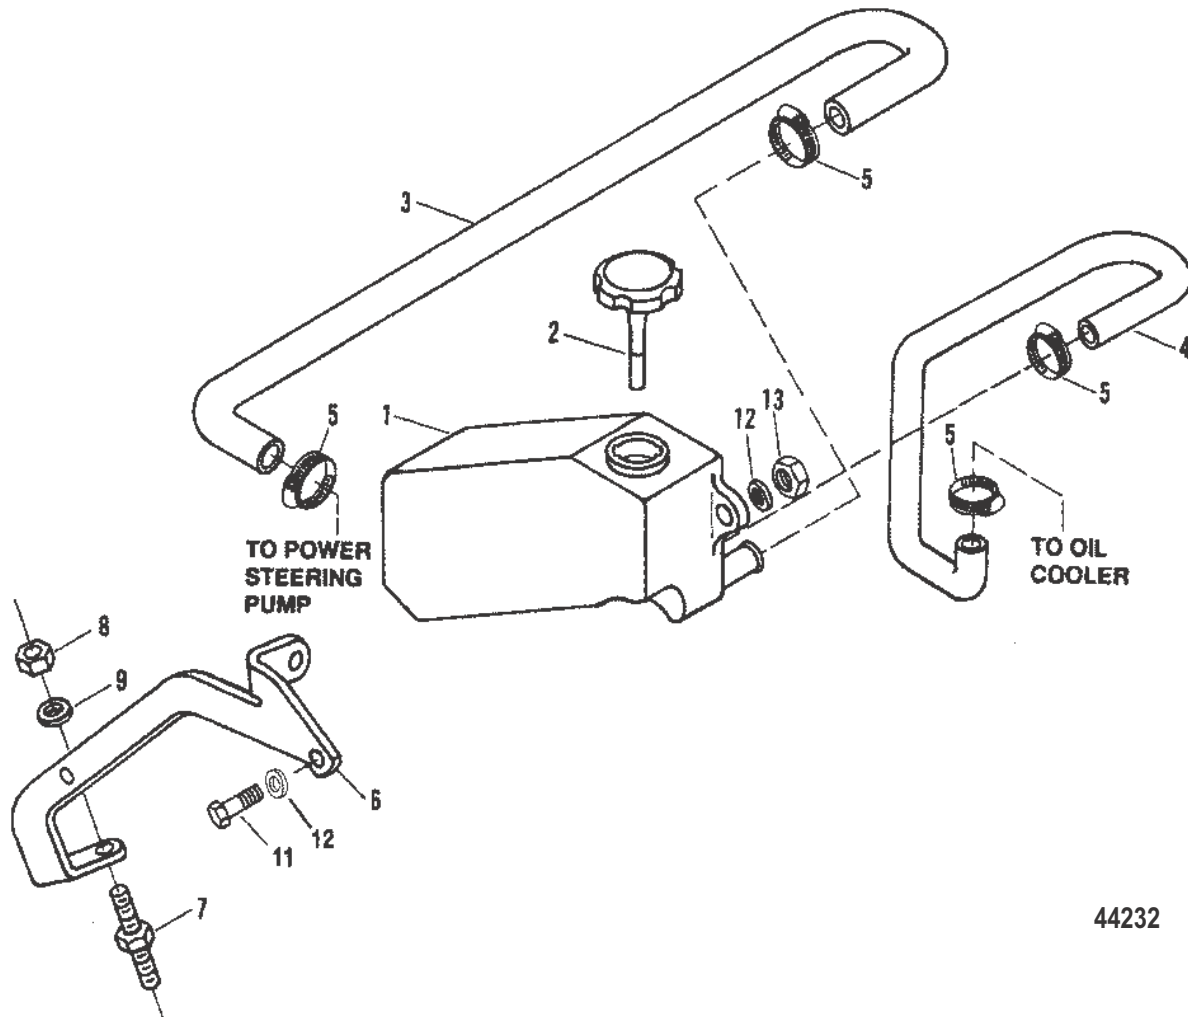

POWER STEERING RESERVOIR/HOSE (STERN DRIVE)

POWER STEERING RESERVOIR/HOSE (STERN DRIVE)

Ref #	Part Class	Part Number	Description	Comments	Qty	Note
1	0000	806161A1	RESERVOIR		1	
2	0000	806216	CAP		1	
3	0032	806164	HOSE		1	
4	0032	806166	HOSE		1	
5	0054	815504104	CLAMP Worm Gear		4	
6	0000	806162T	BRACKET		1	
7	0016	806326	STUD		1	
8	0012	805792	WASHER		1	
9	0011	806134	NUT		1	
11	0010	49668	SCREW (.250-20 x .750)		2	
12	0012	805793	WASHER		4	
13	0011	20890	NUT (.250-20)		2