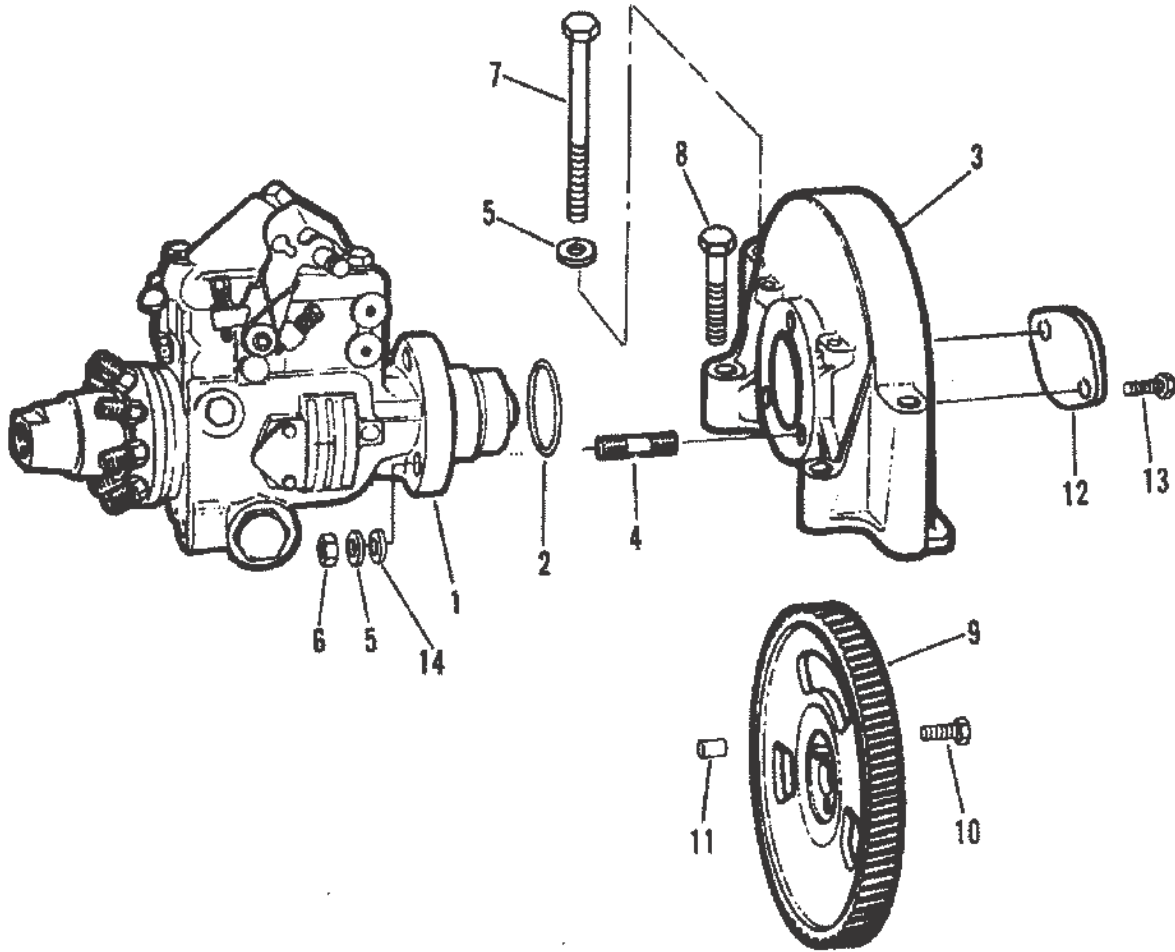

INJECTOR PUMP

44195

INJECTOR PUMP

Ref #	Part Class	Part Number	Description	Comments	Qty	Note
1	0000	808091	PUMP Injector		1	
2	0025	808119	O-RING		1	[1]
3	0000	808191	ADAPTOR		1	
4	0016	808250	STUD		3	
5	0012	808085	WASHER		5	
6	0011	808096	NUT		3	
7	0010	808090	SCREW		2	
8	0010	808270	SCREW		2	
9	0043	808176	GEAR		1	
10	0010	808101	SCREW		3	
11	0017	808084	PIN Dowel		1	
12	0000	808190	COVER		1	
13	0010	808270	SCREW		2	
14	0012	808292	WASHER		3	

PART NOTES:

[1] - 1 = CONTENTS OF ENGINE GASKET KIT 808291