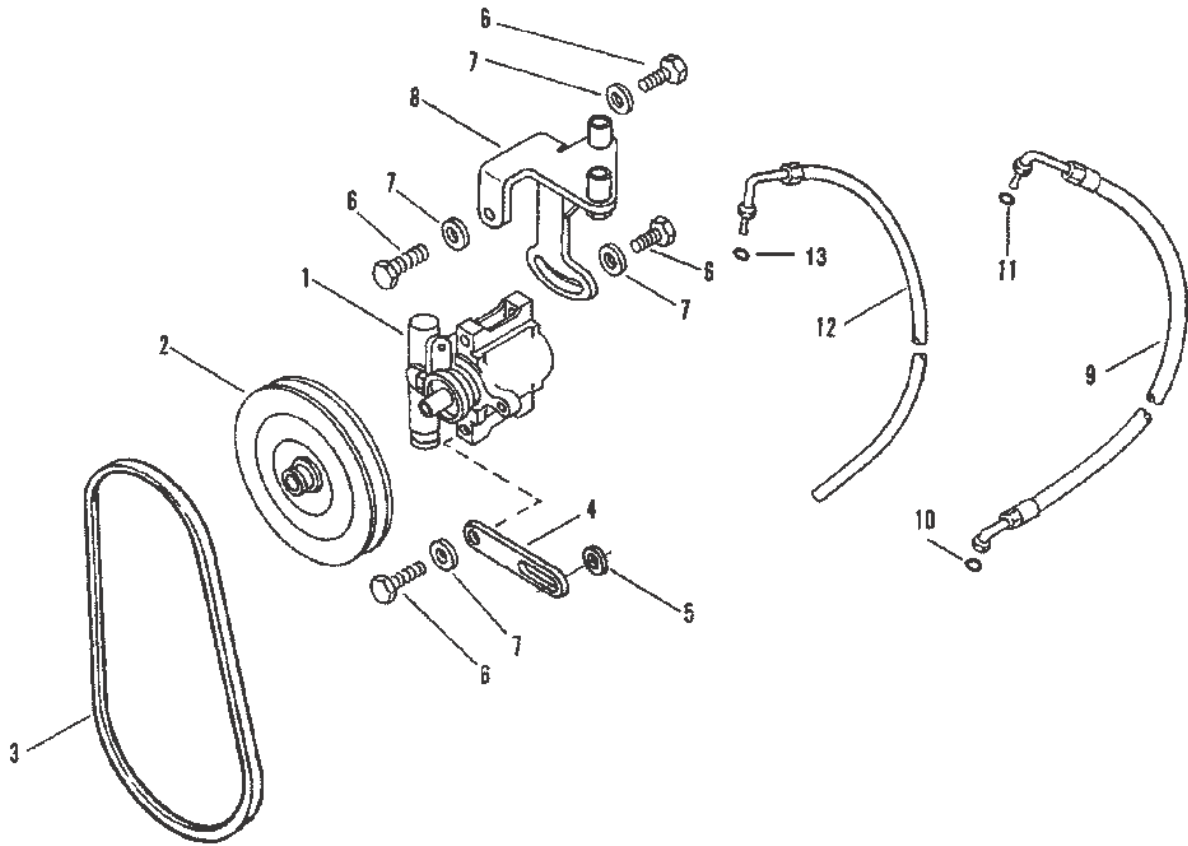

POWER STEERING PUMP/HOSES (STERN DRIVE)

44231

POWER STEERING PUMP/HOSES (STERN DRIVE)

Ref #	Part Class	Part Number	Description	Comments	Qty	Note
1	0000	806230T	PUMP		1	
2	0000	806281T	PULLEY		1	
3	0057	806160	V BELT		1	
4	0000	806540T	BRACKET		1	
5	0023	905201	SPACER (.750 x .250)		1	
6	0010	40001129	SCREW (M8 x 16)		2	
6	0010	40001133	SCREW (M8 x 25)		2	
7	0012	805792	WASHER		4	
8	0000	806069T	BRACKET		1	
9	0032	80622216	HOSE (FITTING ON BOTH ENDS)		1	
10	0025	89879	O-RING (.301 x .064)		1	
11	0025	806232	O-RING (.239 x .064)		1	
12	0032	80622142	HOSE ASSEMBLY (84.00 Inches Bulk) Return (FITTING ON ONE END)		1	
13	0025	89879	O-RING (.301 x .064)		1