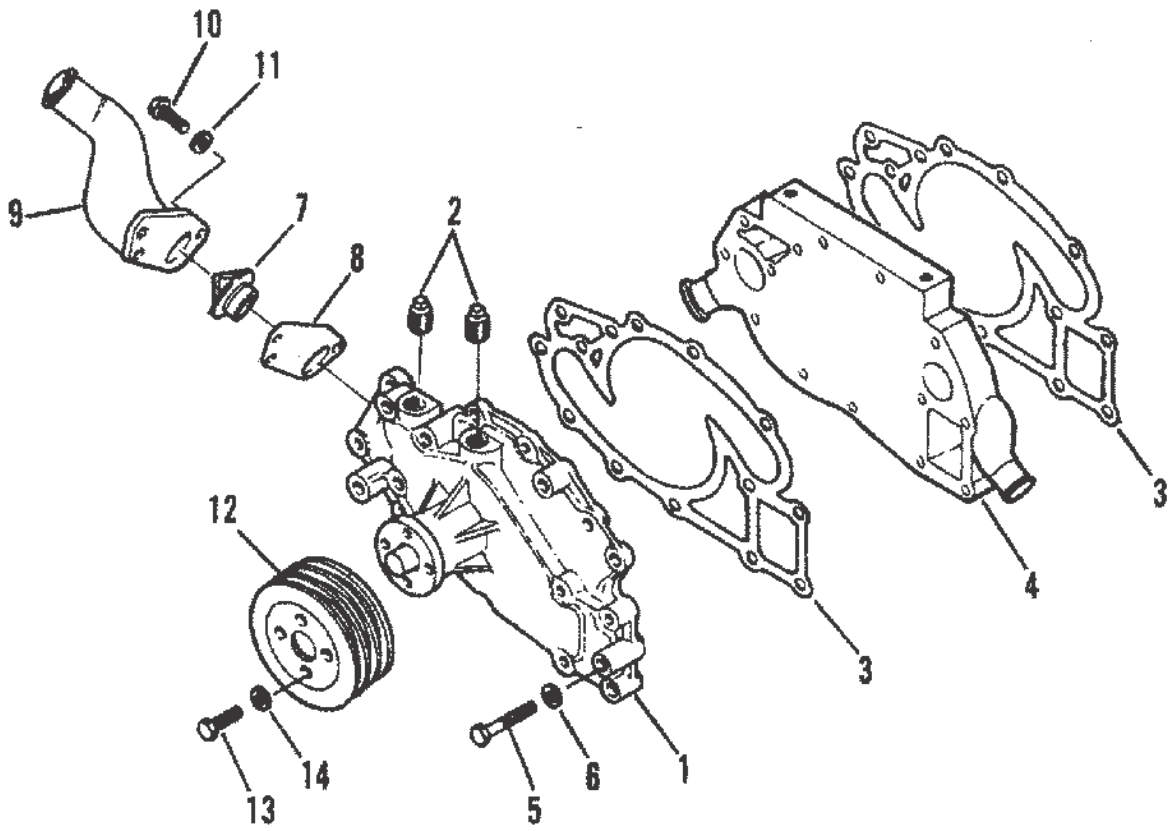

WATER PUMP

44181

WATER PUMP

Ref #	Part Class	Part Number	Description	Comments	Qty	Note
1	0000	805814	PUMP Water		1	
2	0019	808121	PLUG		2	
3	0027	805807	GASKET		2	[1]
4	0023	805828F2	SPACER		1	
5	0010	805774	SCREW (5/16-18 x 3)		8	
5	0010	805778	SCREW (5/16-18 x 4)		4	
5	0010	806399	SCREW (5/16-18 x 2.875)		2	
6	0012	805792	WASHER		14	
7	0000	808136	THERMOSTAT KIT With Gasket		1	
8	0027	805806	GASKET		1	[1]
9	0000	805827F2	HOUSING Thermostat		1	
10	0010	805784	SCREW		2	
11	0012	805792	WASHER		2	
12	0000	805805	PULLEY		1	
13	0010	805772	SCREW		4	
14	0012	805792	WASHER		4	
--	0027	808291	GASKET KIT Engine		1	

PART NOTES:

[1] - CONTENTS OF ENGINGE GASKET KIT 808291