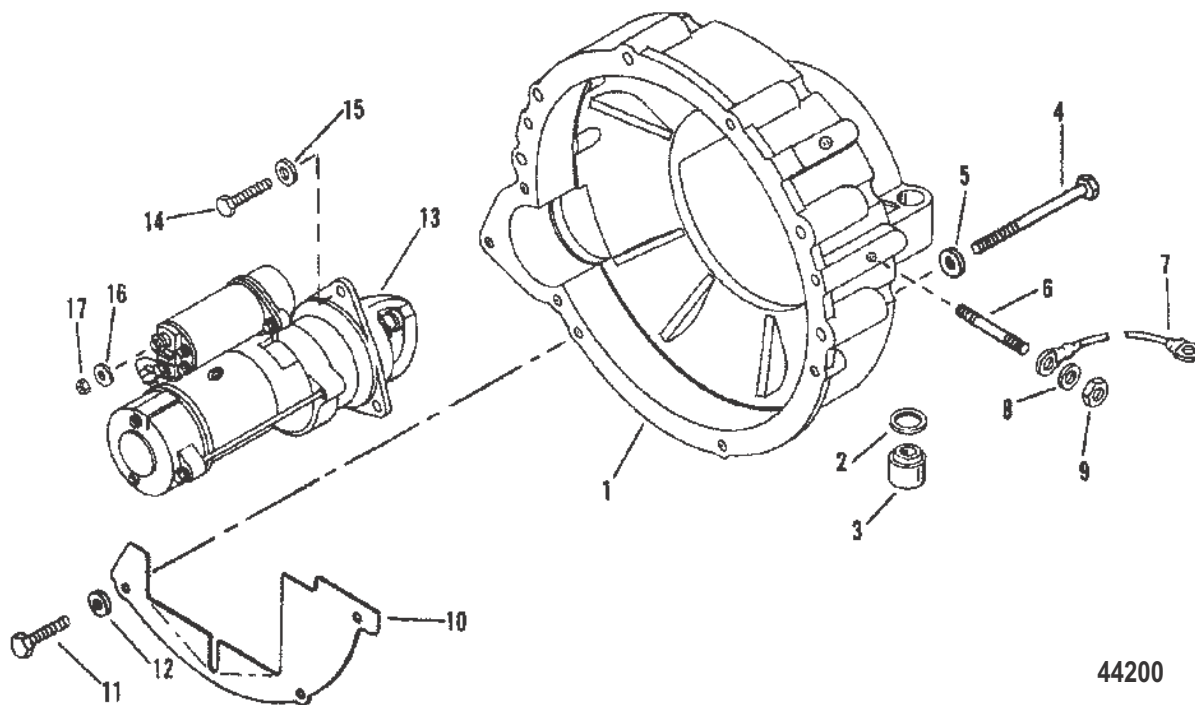

TURBOCHARGER AND AIR CLEANER

TURBOCHARGER AND AIR CLEANER

44199

Cat.# 90-80967794

TURBOCHARGER AND AIR CLEANER

PART NOTES:

[1] - CONTENTS OF ENGINGE GASKET KIT 808291

FLYWHEEL HOUSING AND STARTER MOTOR (STERN DRIVE)