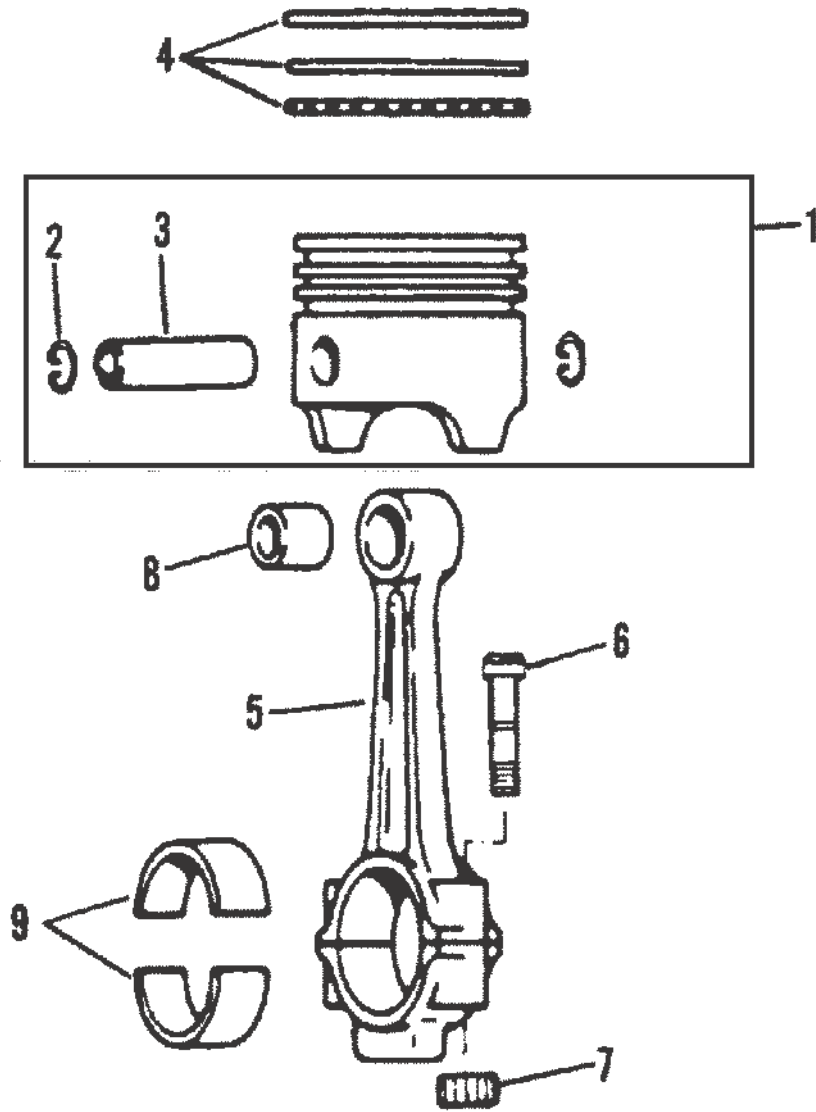

PISTONS AND CONNECTING RODS

44180

PISTONS AND CONNECTING RODS

Ref #	Part Class	Part Number	Description	Comments	Qty	Note
1	0737	808293	PISTON ASSEMBLY (STANDARD)		8	
1	0737	808140	PISTON ASSEMBLY (.020 O.S.)		AR	[1]
1	0737	808142	PISTON ASSEMBLY (.030 O.S.)		AR	[1]
2	0040	808267	RING Retaining		16	
3	0041	808283	PIN Piston		8	
4	0039	808143	RING SET Piston (STANDARD)		8	
4	0039	808146	RING SET Piston (.020 O.S.)		AR	[1]
4	0039	808165	RING SET Piston (.030 O.S.)		AR	[1]
5	0614	808278	CONNECTING ROD		8	
6	0010	808166	BOLT		16	
7	0011	808205	NUT		16	
8	0023	808279	BUSHING		8	
9	0023	808149	BEARING SET (STANDARD)		8	
9	0023	808150	BEARING SET (.010 U.S.)		AR	[1]
9	0023	808151	BEARING SET (.020 U.S.)		AR	[1]
9	0023	808152	BEARING SET (.030 U.S.)		AR	[1]

PART NOTES:

[1] - AS REQUIRED