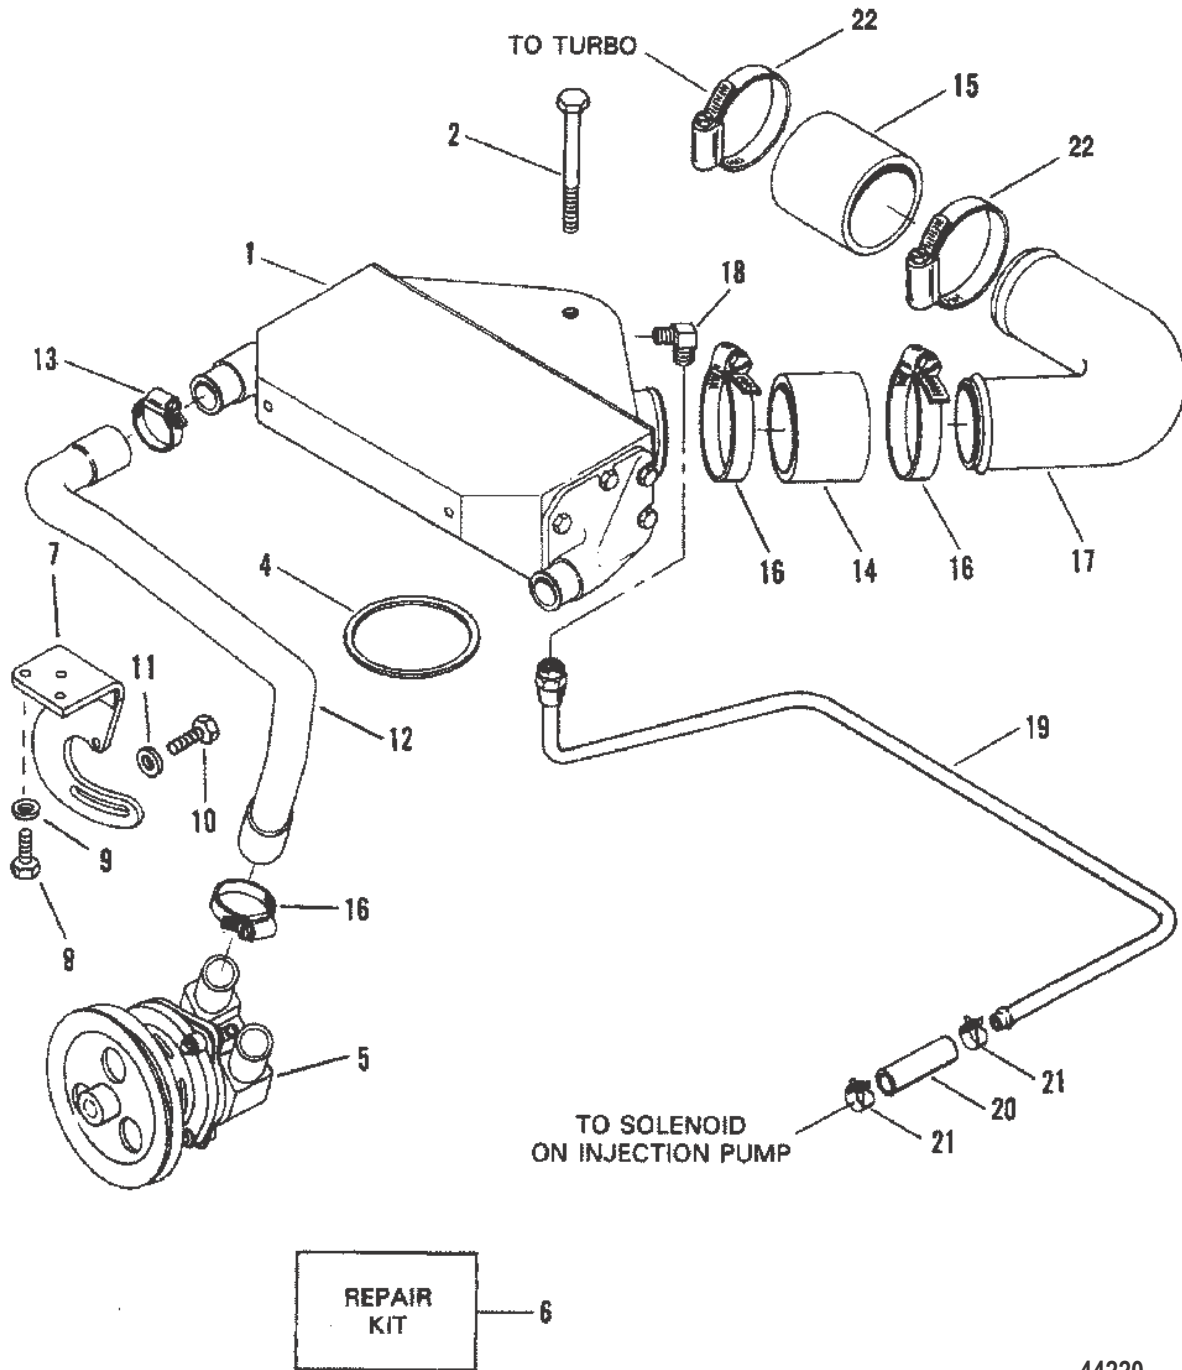

AFTERCOOLER (STERN DRIVE)

44220

AFTERCOOLER (STERN DRIVE)

Ref #	Part Class	Part Number	Description	Comments	Qty	Note
1	0000	805881A2	AFTERCOOLER WITH DECALS		1	
2	0010	805786	SCREW		1	
4	0027	805844	GASKET		1	[1]
5	0000	806152	PUMP ASSEMBLY Sea Water		1	
6	0000	808145	REPAIR KIT		1	
7	0000	806071T	BRACKET		1	
8	0010	805772	SCREW		3	
9	0012	805787	WASHER		3	
10	0010	805763	SCREW (.375-16 x 1.00)		2	
11	0012	805787	WASHER		2	
12	0032	806153	HOSE		1	
13	0054	815504220	CLAMP Worm Gear		2	
14	0032	805937	HOSE		1	
15	0032	805936	HOSE		1	
16	0054	815504240	CLAMP Worm Gear		2	
17	0000	806042F2	PIPE Exhaust		1	
18	0022	805904	ELBOW		1	
19	0032	806131	TUBE		1	
20	0032	805973	TUBE (2 Inches)		1	
21	0054	806401	CLAMP		2	
22	0054	815504232	CLAMP Worm Gear (2.50 Diameter)		2	
--	0027	808291	GASKET KIT Engine		1	

PART NOTES:

[1] - CONTENTS OF ENGINGE GASKET KIT 808291