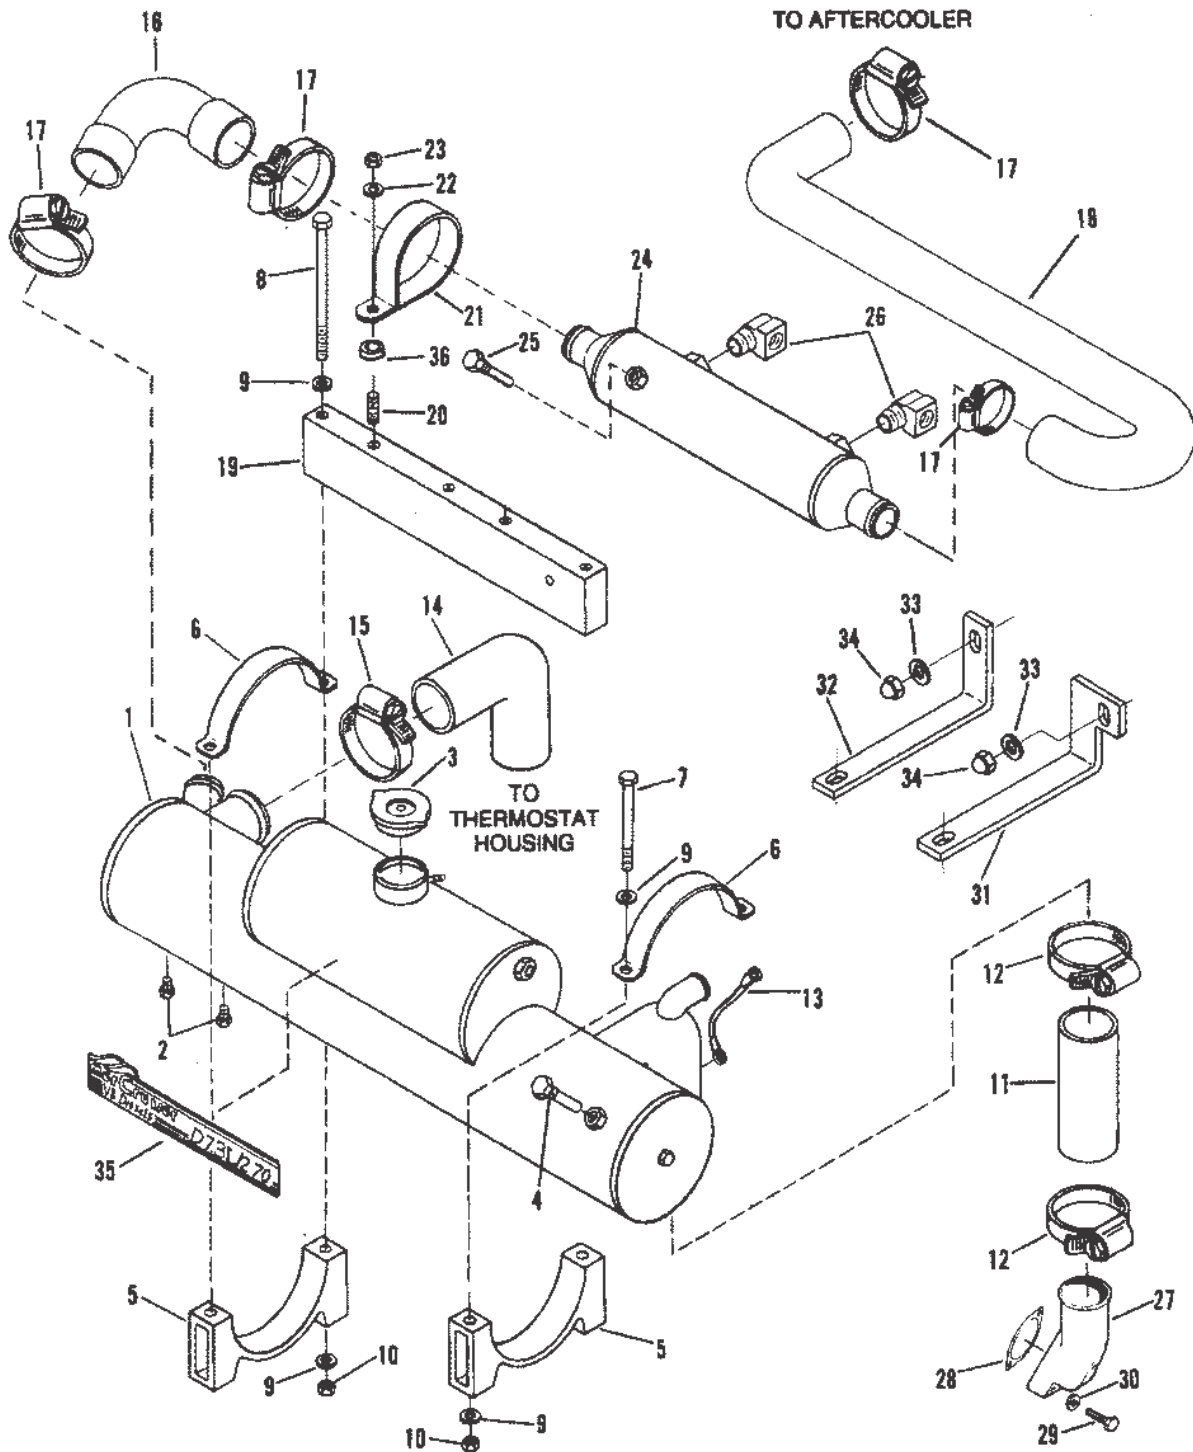

HEAT EXCHANGER AND OIL COOLER (STERN DRIVE)

44218

HEAT EXCHANGER AND OIL COOLER (STERN DRIVE)

HEAT EXCHANGER AND OIL COOLER (STERN DRIVE)

Ref #	Part Class	Part Number	Description	Comments	Qty	Note
1	0000	806154A1	HEAT EXCHANGER WITH DECALS		1	
2	0022	36382	FITTING (.250-18 x .62) Brass		2	
3	0036	808108	CAP		1	
4	0097	808112	ANODE Zinc		1	
5	0000	805862	BRACKET		2	
6	0000	805863	STRAP		2	
7	0010	805768	SCREW (3/8-16 x 4)		2	
8	0010	806249	SCREW (3/8-16 x 6.5)		1	
8	0010	806155	SCREW (7.5 Inches)		1	
9	0012	805787	WASHER		8	
10	0011	805781	NUT (.375-16)		4	
11	0032	805897	HOSE		1	
12	0054	815504336	CLAMP Worm Gear		2	
13	0084	86322A22	CABLE ASSEMBLY		1	
14	0032	805894	HOSE		1	
15	0054	815504232	CLAMP Worm Gear (2.50 Diameter)		2	
16	0032	806257	HOSE		1	
17	0054	815504220	CLAMP Worm Gear		4	
18	0032	806256	HOSE		1	
19	0000	806918	BRACKET		1	
20	0016	70236	STUD (.312 x 1.500)		2	
21	0054	814858	CLIP		2	
22	0012	805792	WASHER		2	
23	0011	806134	NUT		2	
24	0000	805891	COOLER Oil		1	
25	0097	808112	ANODE Zinc		1	
26	0022	97368	ELBOW (90 Degrees)		2	
27	0000	805826F2	HOUSING		1	
28	0027	805799	GASKET		1	
29	0010	805774	SCREW (5/16-18 x 3)		1	
29	0010	805783	SCREW (5/16-18 x 1.75)		1	
30	0012	805792	WASHER		1	
31	0000	805886	SUPPORT (PORT)		1	
32	0000	805887	SUPPORT (STARBOARD)		1	
33	0012	805792	WASHER		2	
34	0011	63078	NUT		2	
35	0037	805600	DECAL		1	
36	0023	72057	SPACER (1.00 Outside Diameter x .125 x Thick)		2	

HEAT EXCHANGER AND OIL COOLER (STERN DRIVE)