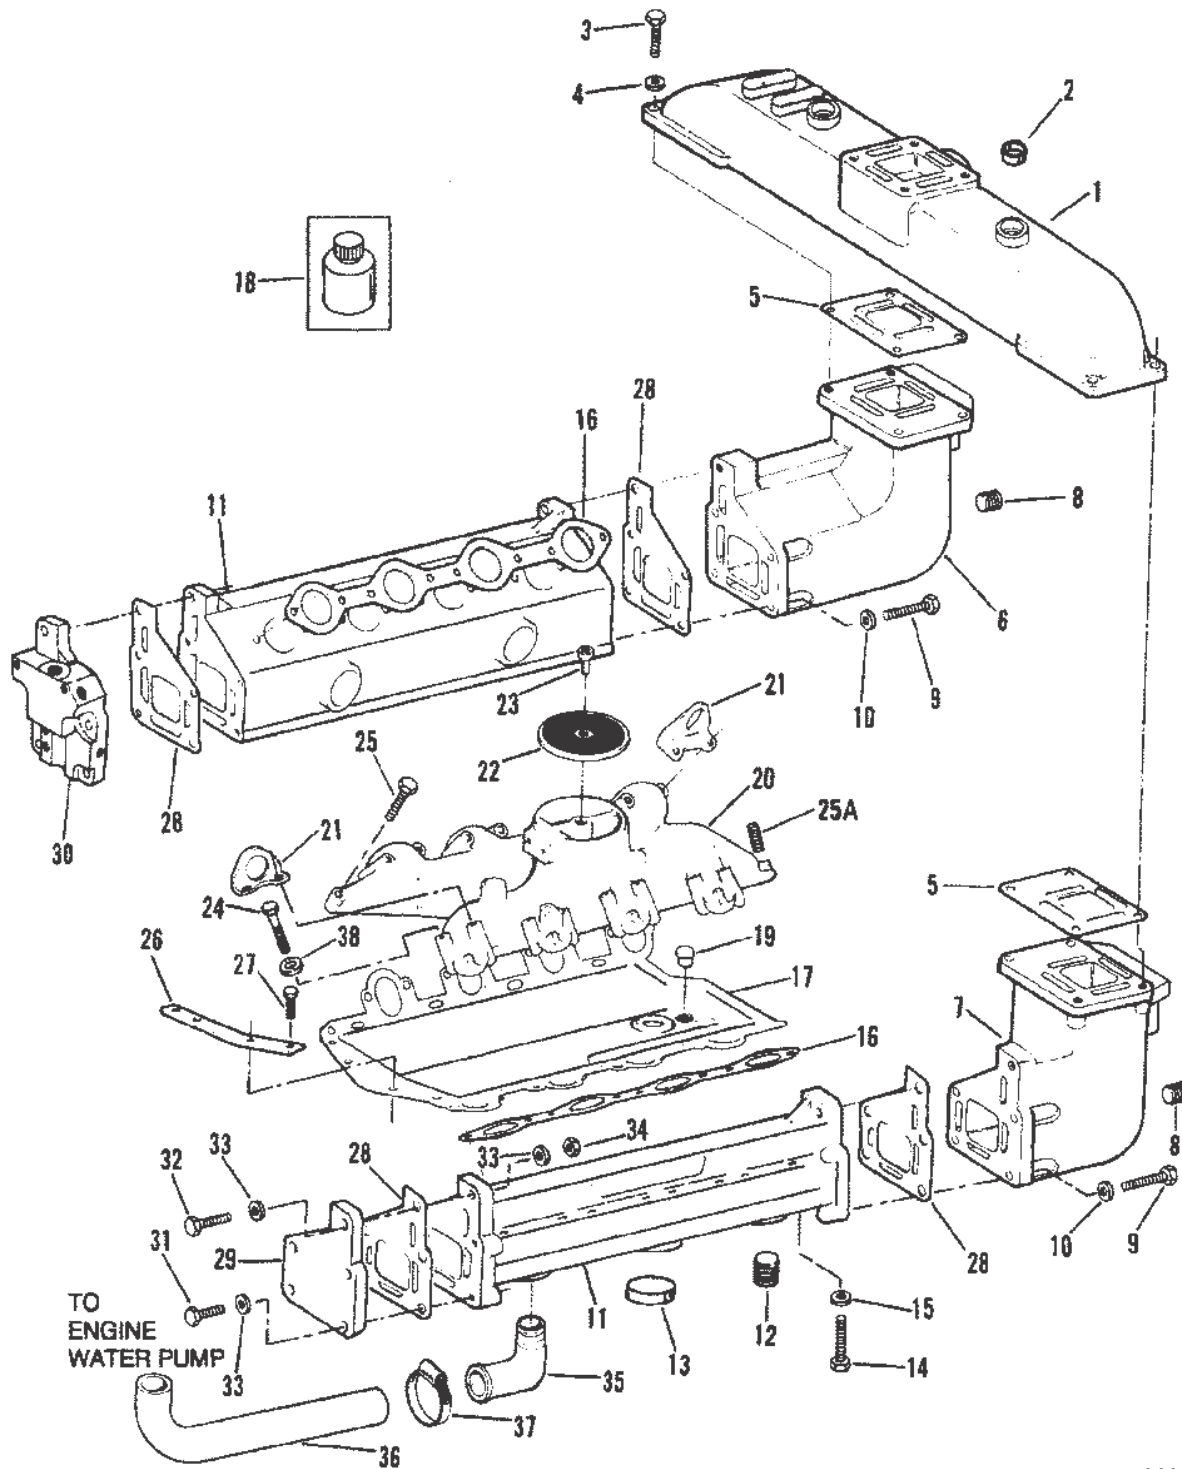

EXHAUST MANIFOLD AND ELBOWS

44187

EXHAUST MANIFOLD AND ELBOWS

Ref #	Part Class	Part Number	Description	Comments	Qty	Note
1	0000	806199F2	MANIFOLD Crossover		1	
2	0019	805921	PLUG (1.25 Inch)		4	
3	0010	805764	SCREW (3/8-16 x 1.5)		8	
4	0012	805787	WASHER		8	
5	0027	805840	GASKET		2	[1]
6	0000	805878F2	ELBOW Exhaust (STARBOARD)		1	
7	0000	805876F2	ELBOW Exhaust (PORT)		1	
8	0022	36382	FITTING (.250-18 x .62) Brass		2	
9	0010	805764	SCREW (3/8-16 x 1.5)		8	
9	0010	805765	BOLT (3/8-16 x 1.75)		2	
10	0012	805787	WASHER		10	
11	0000	805875F2	MANIFOLD Exhaust		2	
12	0022	56308	PLUG		2	
13	0019	805921	PLUG (1.25 Inch)		6	
14	0010	805767	BOLT		16	
15	0012	805787	WASHER		16	
16	0027	805810	GASKET		2	[1]
17	0000	808135	VALLEY PAN	INCLUDES INT. MANIFOLD GASKET	1	
18	0092	808137	LIQUID GASKET		1	[1]
19	0000	808194	GROMMET		1	
20	0000	808183	MANIFOLD Intake		1	
21	0000	808175	LIFTING EYE		2	
22	0000	808195	GUARD		1	
23	0000	808196	ADAPTOR		1	
24	0010	808214	BOLT (2.75 Inches)		10	
24	0010	808294	BOLT (2.5 Inches)		4	
24	0010	808296	BOLT (3.0 Inches)		2	
25	0010	808269	BOLT (1.5 Inches)		1	
25A	0016	808295	STUD (2.25 Inches)		1	
26	0000	808178	STRAP		1	
27	0010	808261	BOLT		4	
28	0027	805843	GASKET		4	[1]
29	0000	805825F2	END CAP		1	
30	0000	805906F2	END CAP ASSEMBLY With Primer Pump		1	
31	0010	805764	SCREW (3/8-16 x 1.5)		8	
32	0010	805766	SCREW (3/8-16 x 2)		2	
33	0012	805787	WASHER		12	
34	0011	805781	NUT (.375-16)		2	
35	0022	805846	ELBOW (1 NPT x 1.25 Hose Bib)		2	
36	0032	805749	HOSE (PORT)		1	
36	0032	805753	HOSE (STARBOARD)		1	
37	0054	815504220	CLAMP Worm Gear		4	
38	0012	808297	WASHER		6	
--	0027	808291	GASKET KIT Engine		1	

EXHAUST MANIFOLD AND ELBOWS