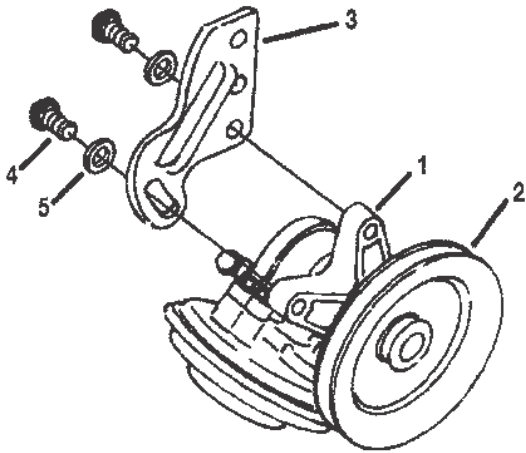

VACUUM PUMP (STERN DRIVE)

44237

VACUUM PUMP (STERN DRIVE)

Ref #	Part Class	Part Number	Description	Comments	Qty	Note
-	0000	806026A1	PUMP ASSEMBLY Vacuum		1	
1	0000	806676A2	PUMP ASSEMBLY Vacuum		1	
2	0000	806168T	PULLEY		1	
3	0000	806625T	PLATE		1	
4	0010	4000353	SCREW (M8 x 25)		2	
5	0012	4002317	WASHER (8.90 X 17.0 X 1.9SS)		2	
6	0000	806626T	BRACKET		1	
7	0010	806677	BOLT		1	
8	0012	846377	WASHER (.531 x 1.06 x .095) Stainless Steel		1	
9	0057	806171	V BELT		1	
10	0010	30206	SCREW (.375-16 x 1.00) Stainless Steel		1	
11	0010	818219	SCREW		1	
12	0012	34931	WASHER (.406 x .734 x .063) Stainless Steel		2	
-	0032	806414	VACUUM HOSE		1	
-	0022	806415	FITTING Barbed		1	
-	0054	815504210	CLAMP Worm Gear		1	