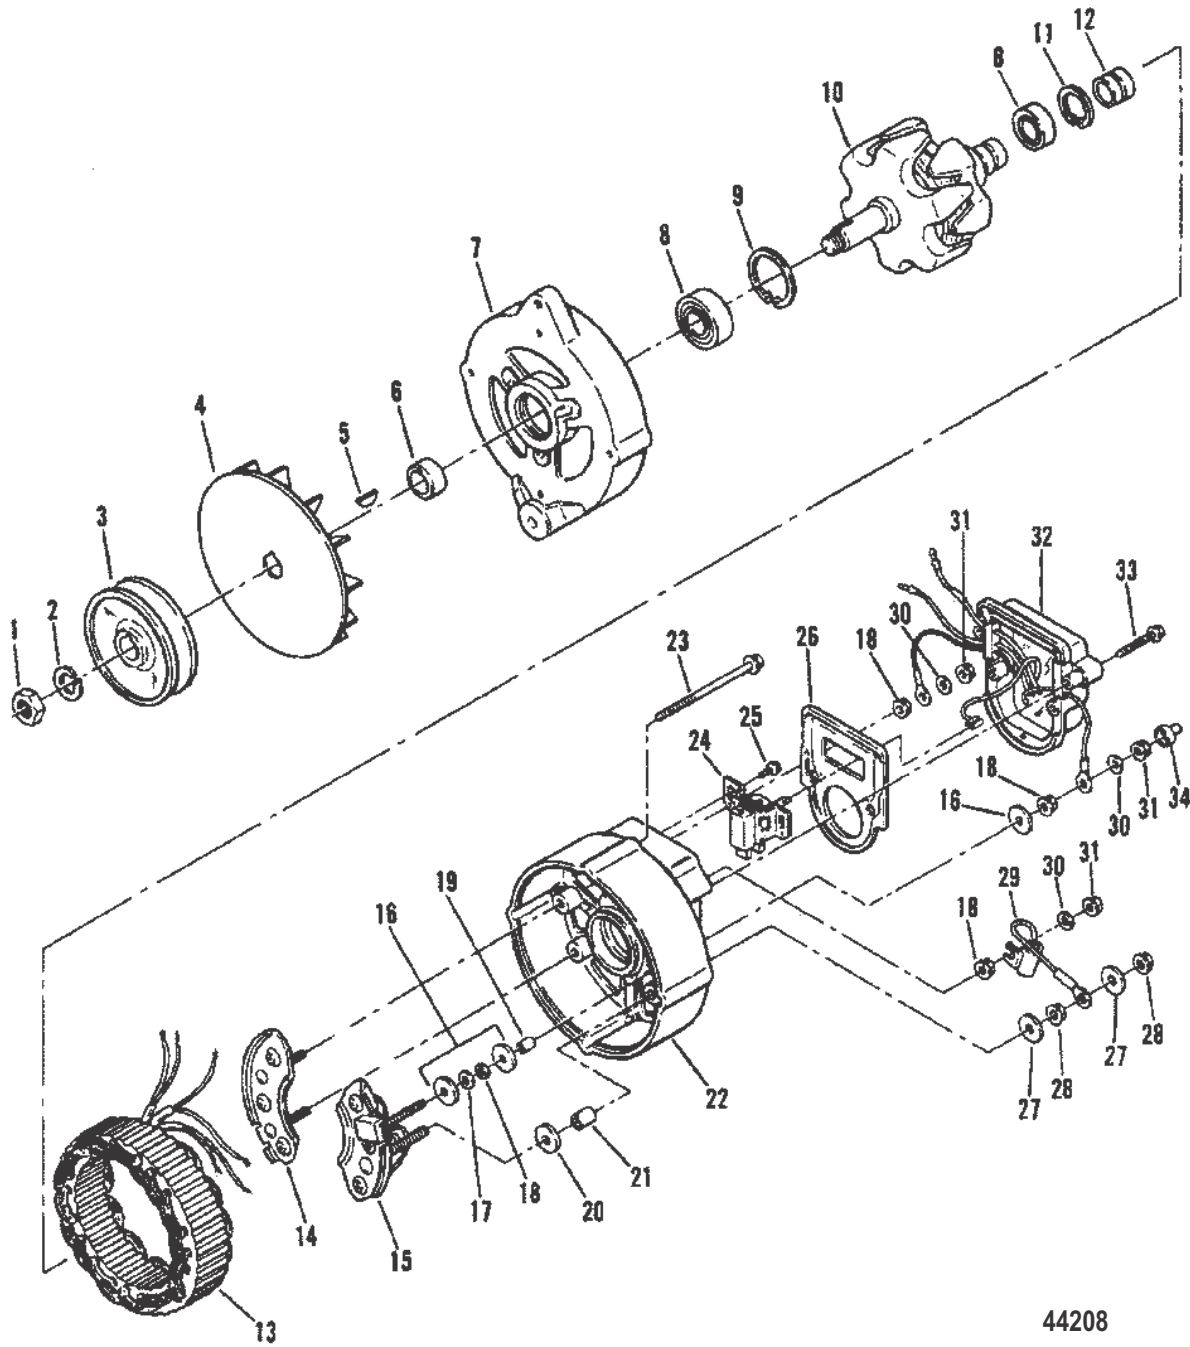

ALTERNATOR (PRESTOLITE)

44208

ALTERNATOR (PRESTOLITE)

Ref #	Part Class	Part Number	Description	Comments	Qty	Note
-	0000	805447T	ALTERNATOR		1	
1	0390	7027	NUT		1	
2	0013	808542	LOCKWASHER		1	
3	0000	808530	PULLEY		1	
4	0390	7004	FAN		1	
5	0390	7034	KEY		1	
6	0000	813969	SPACER		1	
7	0000	808527	HOUSING		1	
8	0390	7005	BEARING Ball		2	
9	0390	7006	RING		1	
10	0000	808528	ROTOR		1	
11	0390	7007	RETAINER		1	
12	0390	7014	SLIP RING		1	
13	0000	808529	STATOR		1	
14	0390	7009	DIODE (NEGATIVE)		1	
15	0000	808531	DIODE (POSITIVE)		1	
16	0390	7024	WASHER		2	
17	0012	813984	WASHER		1	
18	0011	808544	NUT		3	
19	0390	7020	SLEEVE		1	
20	0390	7023	INSULATOR		2	
21	0000	808536	SLEEVE		1	
22	0390	7003	HOUSING		1	
23	0010	808535	BOLT		4	
24	0000	808532	BRUSH ASSEMBLY		1	
25	0010	808540	SCREW (#8-32 x .500)		2	
26	0390	7013	GASKET		1	
27	0012	808537	WASHER		2	
28	0011	808539	NUT (.250-20)		2	
29	0000	813972	CAPACITOR		1	
30	0013	26996	LOCKWASHER (#10) Stainless Steel		3	
31	0011	808538	NUT		3	
32	0000	808534	REGULATOR Voltage		1	
33	0010	808541	SCREW (#8-32 x 1.250)		4	
34	0000	808543	CAP		1	
-	0000	808533	DIODE FIELD		1	

ALTERNATOR (PRESTOLITE)