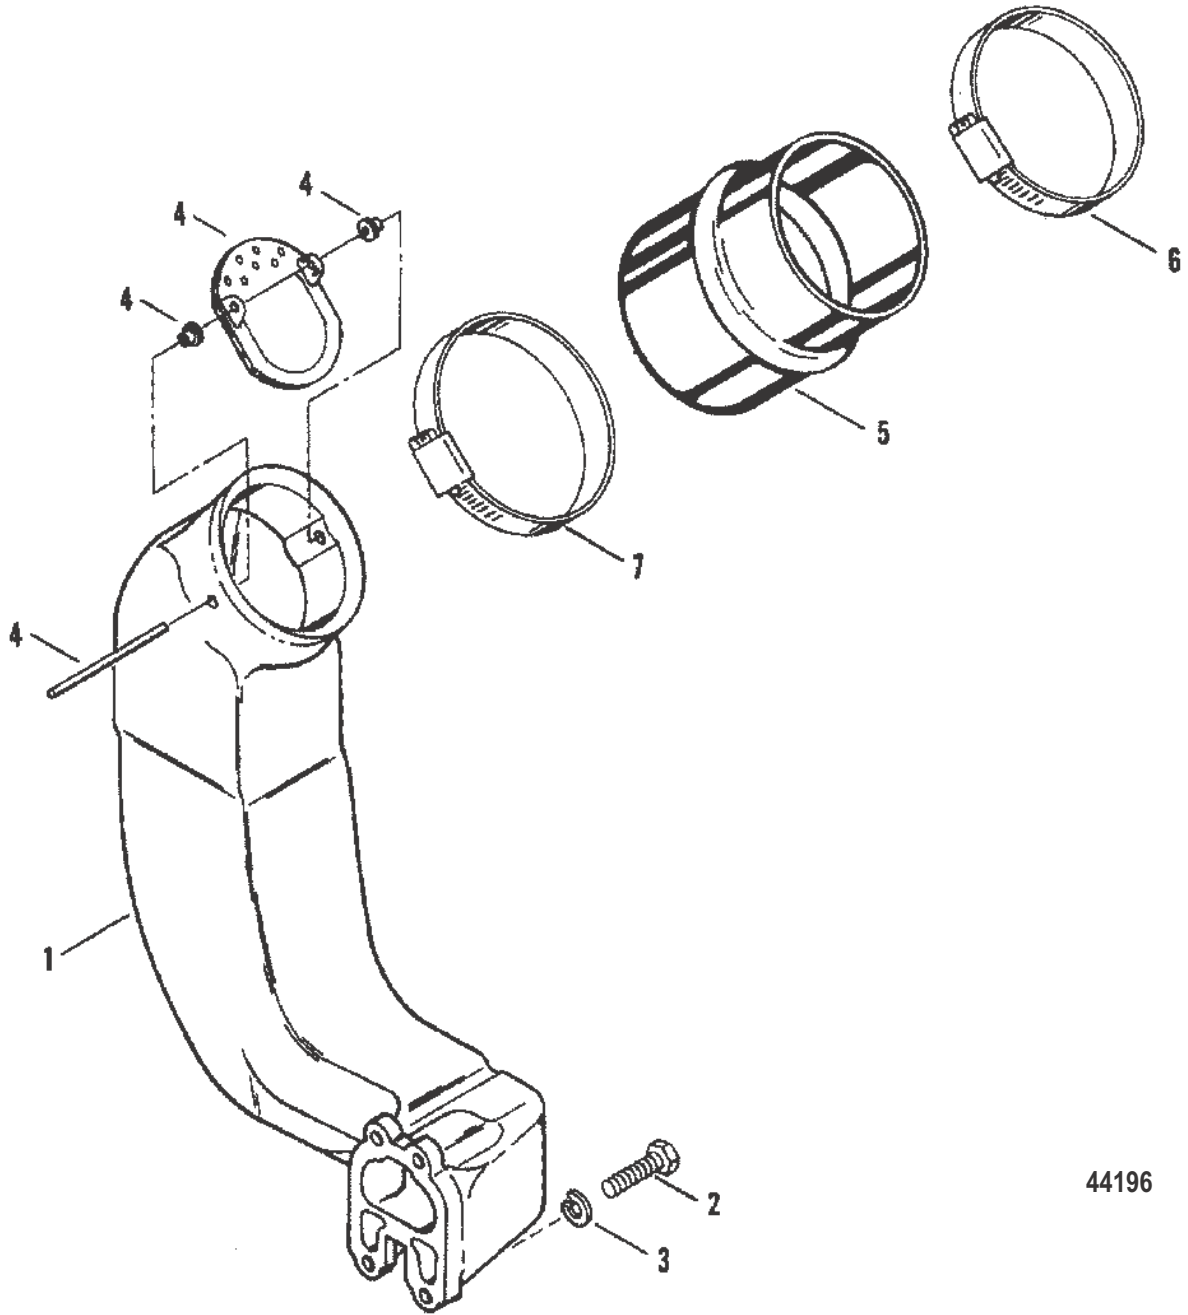

EXHAUST PIPE (STERN DRIVE)

44196

Cat.# 90-80967794

EXHAUST PIPE (STERN DRIVE)

Ref #	Part Class	Part Number	Description	Comments	Qty	Note
1	0000	805730T	PIPE Exhaust		1	
2	0010	58640	SCREW (.375-16 x 1.25)		4	
3	0013	41471	LOCKWASHER (.375)		4	
4	0000	805184A1	SHUTTER ASSEMBLY Water		1	
5	0032	806628T	PIPE		1	
6	0054	815504372	CLAMP Worm Gear		2	
7	0054	815504388	CLAMP Worm Gear		2	

EXHAUST PIPE (STERN DRIVE)