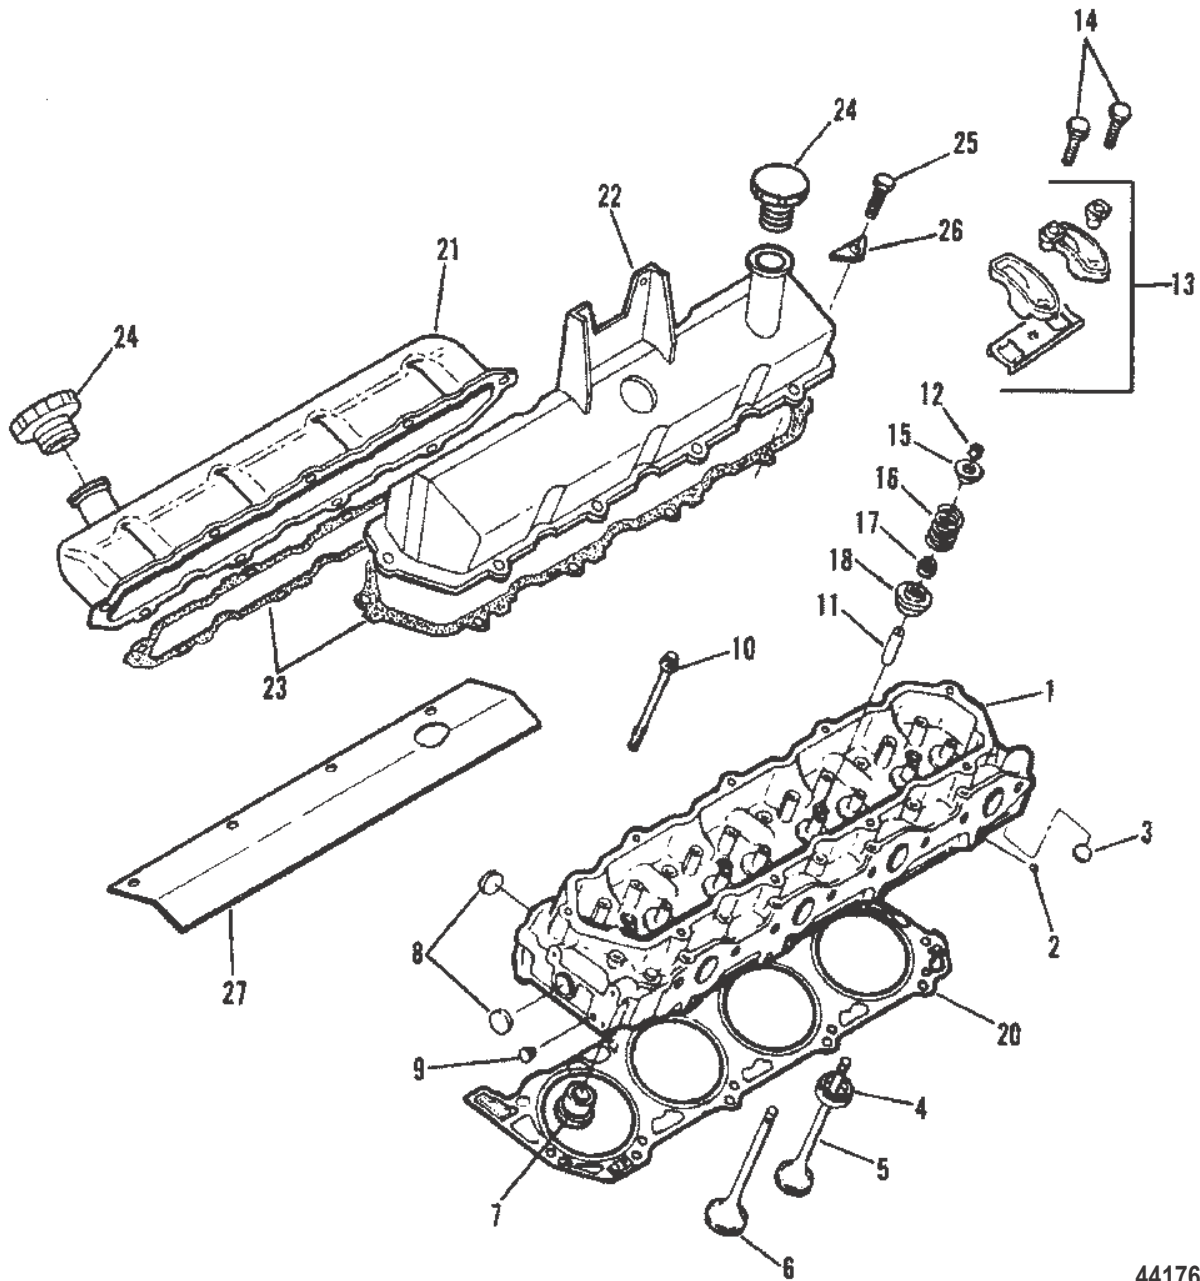

CYLINDER HEAD

44176

CYLINDER HEAD

Ref #	Part Class	Part Number	Description	Comments	Qty	Note
1	0938	808290	CYLINDER HEAD		1	
-	0019	808126	PLUG (.500)		8	
-	0019	808088	EXPANSION PLUG (1-3/8")		8	
-	0019	808121	PLUG (1/2")		4	
2	0030	808082	BALL (.4062 Inch)		8	
3	0019	808102	PLUG (13/16")		4	
4	0000	808197	INSERT (EXHAUST VALVE)		8	
5	0000	808282	VALVE Exhaust		8	
6	0000	808179	VALVE Intake		8	
7	0000	808242	INSERT		8	
8	0019	808103	PLUG (11/16")		8	
9	0019	808138	PIPE PLUG (1/4")		4	
10	0010	808210	BOLT		34	
11	0023	808202	GUIDE Guide		AR	[1]
12	0028	808104	KEY Valve		32	
13	0000	808226	LEVER KIT Valve		8	
14	0010	808207	BOLT		16	
15	0000	808133	RETAINER		16	
16	0024	808116	SPRING		16	
17	0000	808185	SEAL (INTAKE VALVE)		8	[2]
18	0000	808186	ROTATOR		16	
20	0027	808285	GASKET		2	[2]
21	0000	808094	VALVE COVER (PORT) - W/ DECALS		1	
22	0000	805900	VALVE COVER (STARBOARD) - W/ DECALS		1	
23	0027	808173	GASKET		2	[2]
24	0000	808213	CAP Oil Filler		2	
25	0010	808093	SCREW		18	
26	0012	808134	WASHER		18	
27	0000	805958	HEAT SHIELD		2	
--	0027	808291	GASKET KIT Engine		1	

PART NOTES:

1. [1] - AS REQUIRED
   [2] - CONTENTS OF ENGINE GASKET KIT 808291