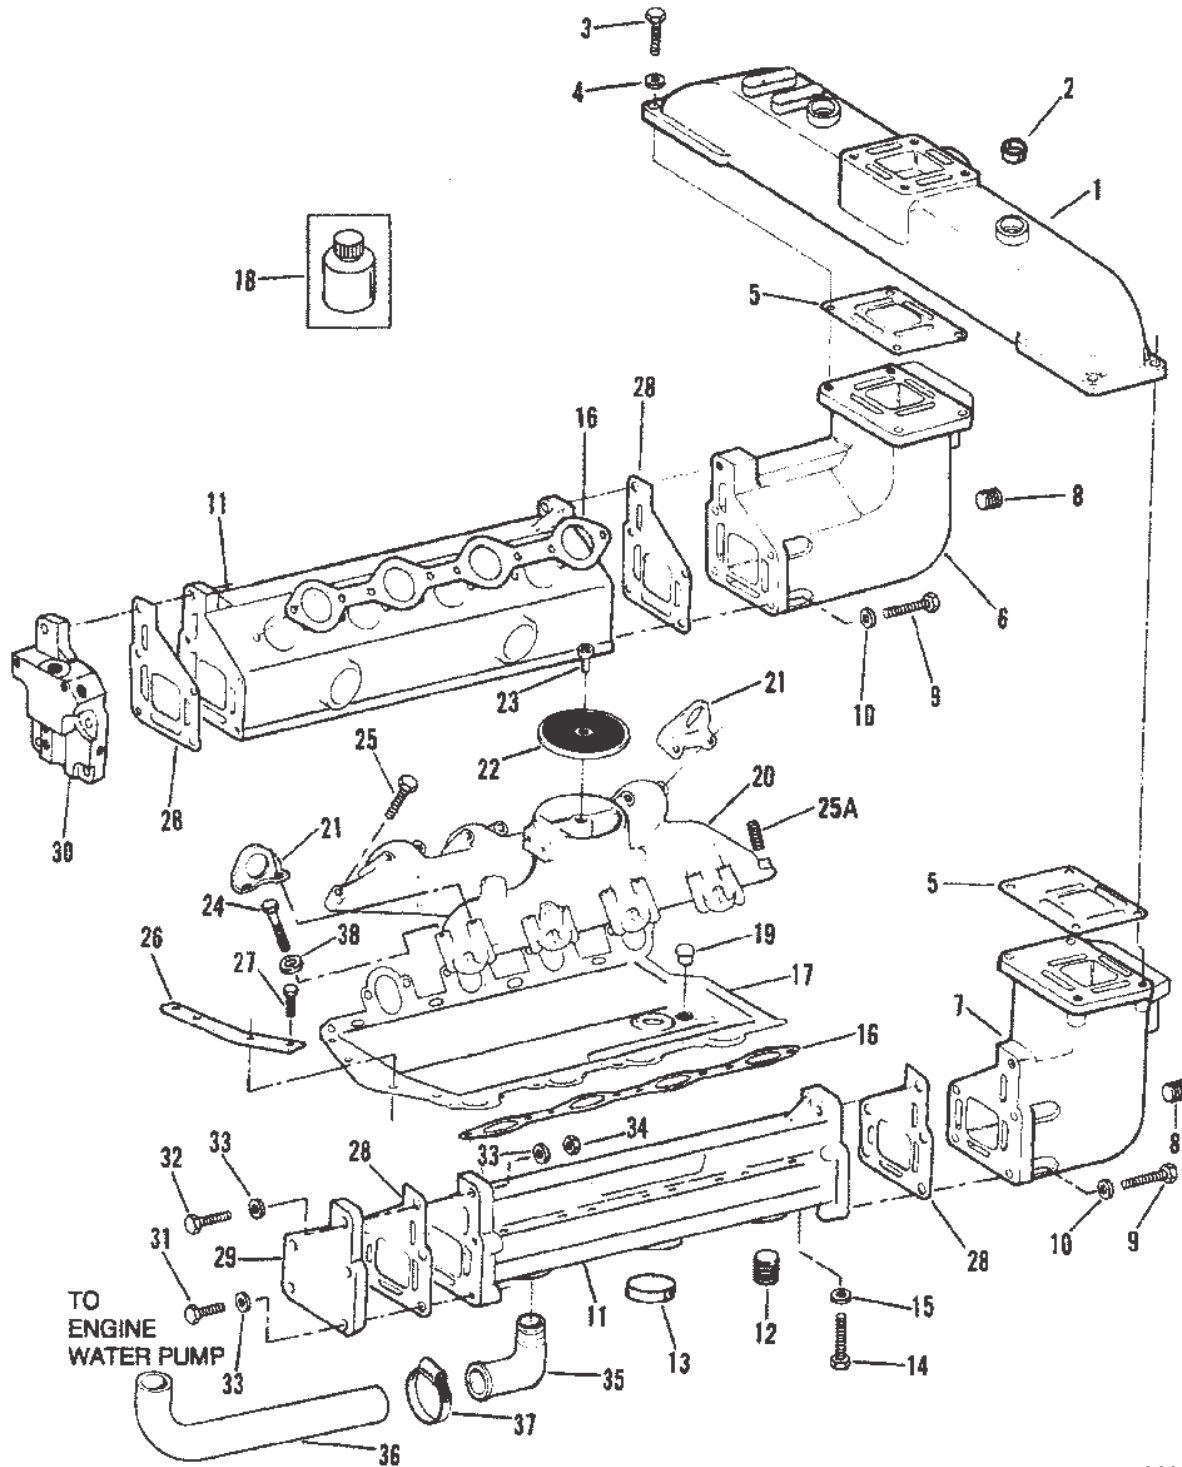

EXHAUST MANIFOLD AND ELBOWS

Ref #	Part Class	Part Number	Description	Comments	Qty	Note
1	0000	806199F2	MANIFOLD Crossover		1	
2	0019	805921	PLUG (1.25 Inch)		4	
3	0010	805764	SCREW (3/8-16 x 1.5)		8	
4	0012	805787	WASHER		8	
5	0027	805840	GASKET		2	[1]
6	0000	805878F2	ELBOW Exhaust (STARBOARD)		1	
7	0000	805876F2	ELBOW Exhaust (PORT)		1	
8	0022	36382	FITTING (.250-18 x .62) Brass		2	
9	0010	805764	SCREW (3/8-16 x 1.5)		8	
9	0010	805765	BOLT (3/8-16 x 1.75)		2	
10	0012	805787	WASHER		10	
11	0000	805875F2	MANIFOLD Exhaust		2	
12	0022	56308	PLUG		2	
13	0019	805921	PLUG (1.25 Inch)		6	
14	0010	805767	BOLT		16	
15	0012	805787	WASHER		16	
16	0027	805810	GASKET		2	[1]
17	0000	808135	VALLEY PAN	INCLUDES INT. MANIFOLD GASKET	1	
18	0092	808137	LIQUID GASKET		1	[1]
19	0000	808194	GROMMET		1	
20	0000	808183	MANIFOLD Intake		1	
21	0000	808175	LIFTING EYE		2	
22	0000	808195	GUARD		1	
23	0000	808196	ADAPTOR		1	
24	0010	808214	BOLT (2.75 Inches)		10	
24	0010	808294	BOLT (2.5 Inches)		4	
24	0010	808296	BOLT (3.0 Inches)		2	
25	0010	808269	BOLT (1.5 Inches)		1	
25A	0016	808295	STUD (2.25 Inches)		1	
26	0000	808178	STRAP		1	
27	0010	808261	BOLT		4	
28	0027	805843	GASKET		4	[1]
29	0000	805825F2	END CAP		1	
30	0000	805906F2	END CAP ASSEMBLY With Primer Pump		1	
31	0010	805764	SCREW (3/8-16 x 1.5)		8	
32	0010	805766	SCREW (3/8-16 x 2)		2	
33	0012	805787	WASHER		12	
34	0011	805781	NUT (.375-16)		2	
35	0022	805846	ELBOW (1 NPT x 1.25 Hose Bib)		2	
36	0032	805749	HOSE (PORT)		1	
36	0032	805753	HOSE (STARBOARD)		1	
37	0054	815504220	CLAMP Worm Gear		4	
38	0012	808297	WASHER		6	
--	0027	808291	GASKET KIT Engine		1	

EXHAUST MANIFOLD AND ELBOWS

EXHAUST MANIFOLD AND ELBOWS

44187