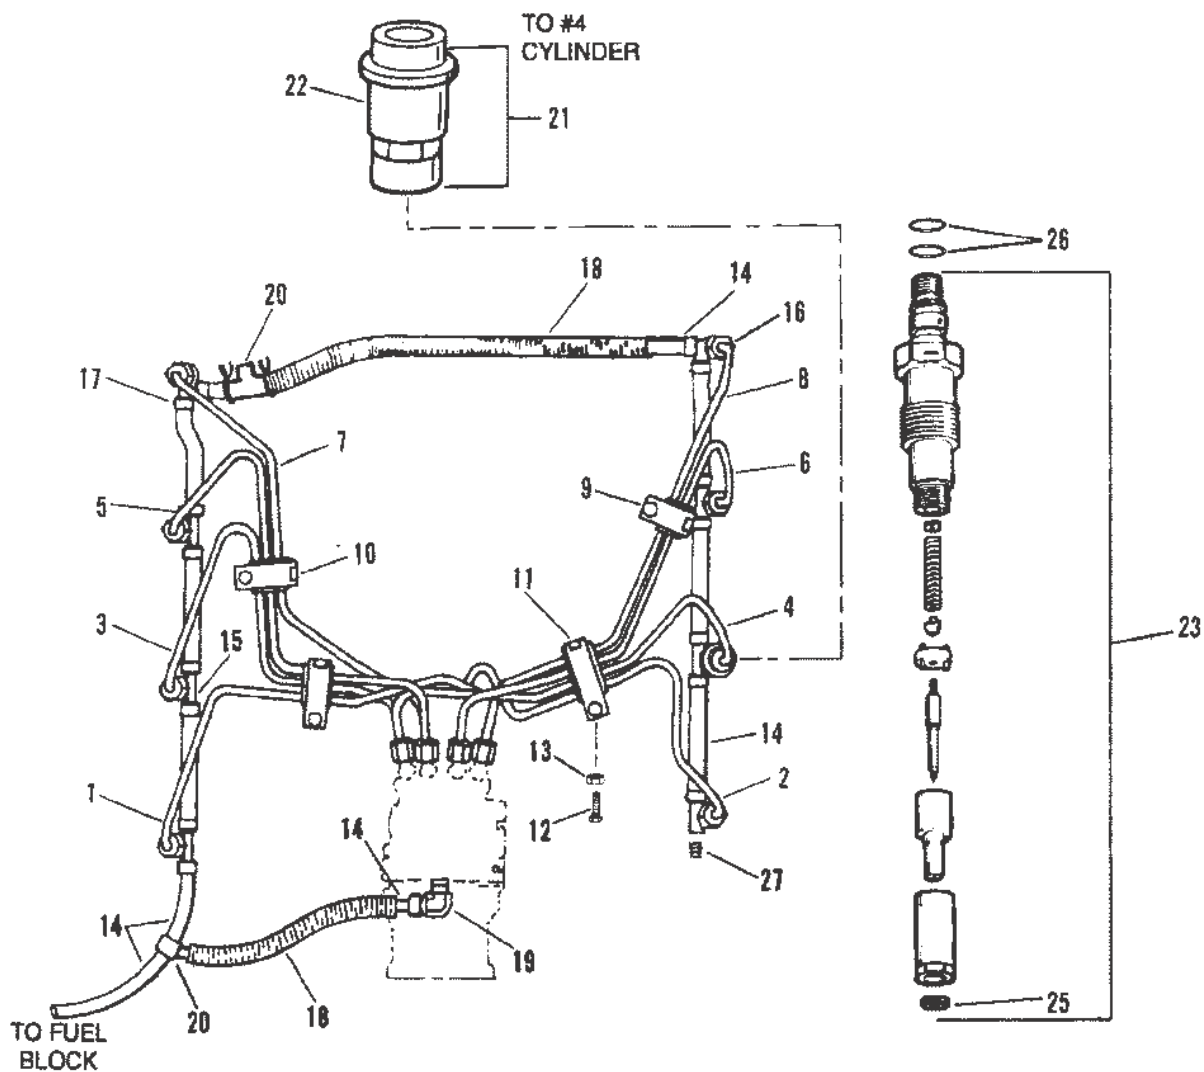

INJECTORS AND HOSES (S/N F060104 AND UP)

44191

INJECTORS AND HOSES (S/N F060104 AND UP)

Ref #	Part Class	Part Number	Description	Comments	Qty	Note
1	0000	806062	PIPE Injector (#1 CYLINDER)		1	
2	0000	806063	PIPE Injector (#2 CYLINDER)		1	
3	0032	808236	TUBE Injector (#3 CYLINDER)		1	
4	0032	808246	TUBE Injector (#4 CYLINDER)		1	
5	0032	808230	TUBE Injector (#5 CYLINDER)		1	
6	0032	808247	TUBE Injector (#6 CYLINDER)		1	
7	0032	808231	TUBE Injector (#7 CYLINDER)		1	
8	0032	808248	TUBE Injector (#8 CYLINDER)		1	
9	0054	808162	CLAMP Two Injector Tubes		1	
10	0054	808200	CLAMP Three Injector Tubes		2	
11	0054	808245	CLAMP Four Injector Tubes		1	
12	0010	808086	SCREW		4	
13	0011	808089	NUT		4	
14	0032	808258	HOSE		1	
15	0022	808239	TEE		5	
16	0022	808240	ELBOW		3	
17	0054	805816	CLAMP		AR	[1]
18	0000	808241	SPIRAL WRAP		2	
19	0022	808237	ELBOW		1	
20	0022	806619	TEE		2	
21	0000	808235	SENSOR Fuel		1	
22	0000	808244	COVER		1	
23	0000	808288	INJECTOR Fuel		8	
25	0027	808139	GASKET		8	
26	0025	808117	O-RING		16	[2]
27	0022	808298	PLUG		1	
--	0027	808291	GASKET KIT Engine		1	

PART NOTES:

1. [1] - AS REQUIRED
   [2] - CONTENTS OF ENGINGE GASKET KIT 808291