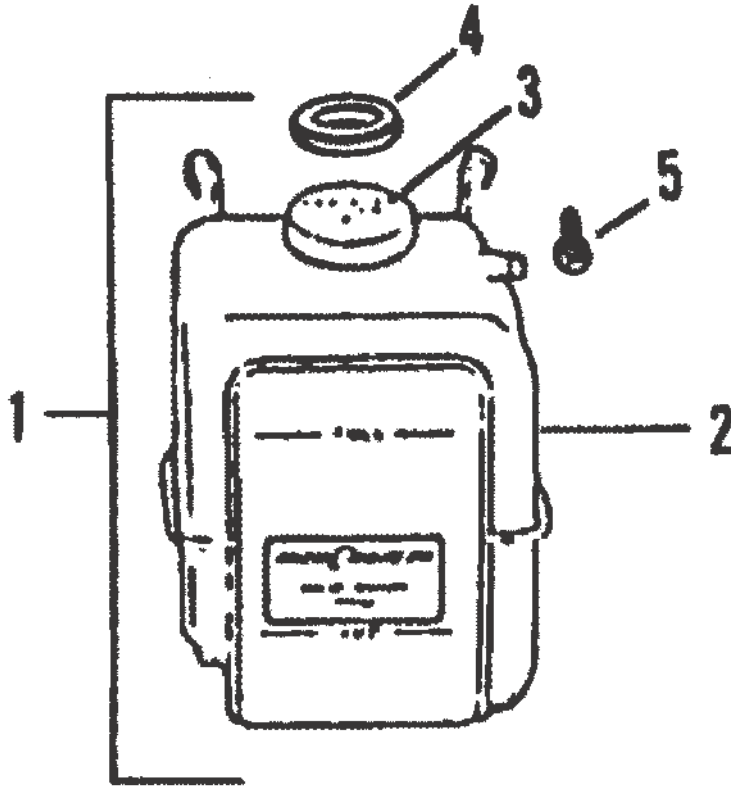

COOLANT RECOVERY

44235

COOLANT RECOVERY

Ref #	Part Class	Part Number	Description	Comments	Qty	Note
1	0000	71587A10	RECOVERY KIT Coolant		1	
-	0032	774572	HOSE (48.00 Inches Bulk)		1	
2	0000	71587A11	BOTTLE Plastic		1	
3	0000	72058	CAP		1	
4	0027	71614	GASKET		1	
5	0010	85181	BOLT		2