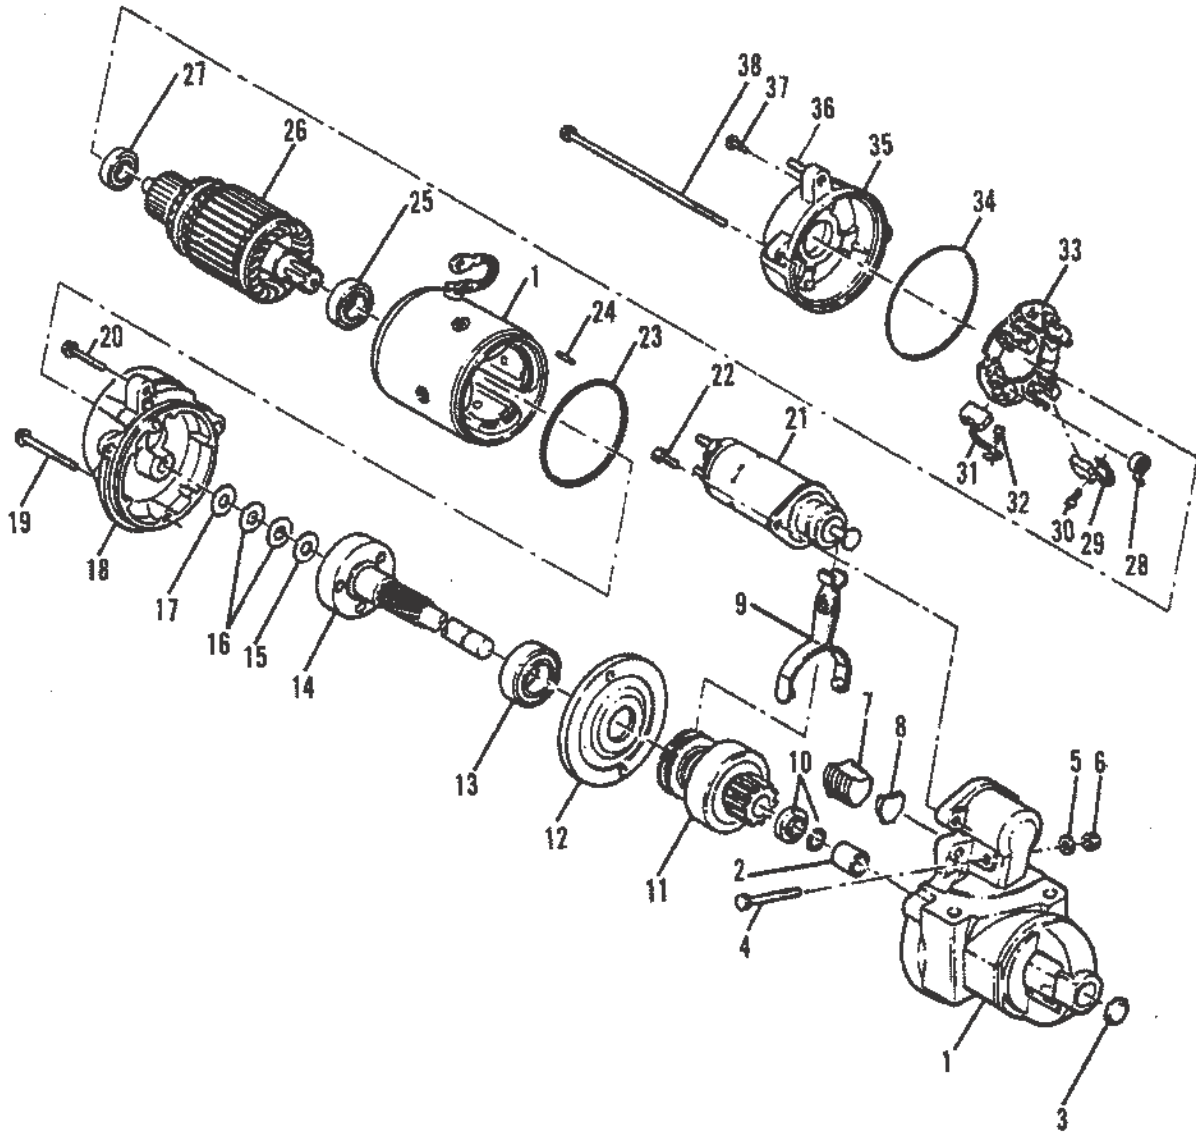

STARTER MOTOR (STERN DRIVE)

Ref #	Part Class	Part Number	Description	Comments	Qty	Note
1	0050	805833	STARTER MOTOR ASSEMBLY		1	
2	0023	808305	BUSHING		1	
3		NSS	NOT SOLD SEPARATE PLUG		1	[1]
4		NSS	NOT SOLD SEPARATE SCREW (M6 X 1-50.8MM LONG)		1	[2]
5		NSS	NOT SOLD SEPARATE WASHER		1	[1]
6		NSS	NOT SOLD SEPARATE NUT (M6 X 1)		1	[2]
7		NSS	NOT SOLD SEPARATE PLUG		1	[1]
8		NSS	NOT SOLD SEPARATE PLATE		1	[1]
9	0000	808310	LEVER		1	
10	0000	808311	STOP		1	
11	0000	808301	DRIVE		1	
12	0000	808316	BRACKET		1	
13	0030	808309	BEARING		1	
14	0000	808314	DRIVESHAFT		1	
15		NSS	NOT SOLD SEPARATE WASHER (THICK)		1	[1]
16		NSS	NOT SOLD SEPARATE WASHER (THIN)		2	[1]
17		NSS	NOT SOLD SEPARATE WASHER (FIBER)		1	[1]
18	0000	808315	BRACKET		1	
19		NSS	NOT SOLD SEPARATE SCREW (M6 X 1-60MM LONG)		AR	[3]
20		NSS	NOT SOLD SEPARATE SCREW (M6 X 1-35MM LONG)		AR	[3]
21	0000	808299	SOLENOID		1	
22		NSS	NOT SOLD SEPARATE SCREW (M6 X 1-19.1MM LONG)		2	[2]
23		NSS	NOT SOLD SEPARATE SPACE		1	[1]
24		NSS	NOT SOLD SEPARATE ROLL PIN		1	[1]
25	0030	808307	BEARING		1	
26	0000	808312	ARMATURE		1	
27	0030	808308	BEARING		1	
28	0024	808306	SPRING		4	
29	0000	808303	GROUND BRUSH		2	
30		NSS	NOT SOLD SEPARATE SCREW (M4 X 0.7-7.9MM LONG)		2	[2]
31	0000	808304	GROUND		2	
32		NSS	NOT SOLD SEPARATE SCREW (M4 X 0.7-4.8MM LONG)		2	[2]
33	0000	808302	HOLDER		1	
34	0025	808319	O-RING		1	
35	0000	808313	FRAME		1	
36		NSS	NOT SOLD SEPARATE STUD		1	[2]
37		NSS	NOT SOLD SEPARATE SCREW (M5 X 0.8-14.3MM LONG)		2	

STARTER MOTOR (STERN DRIVE)

STARTER MOTOR (STERN DRIVE)

44203