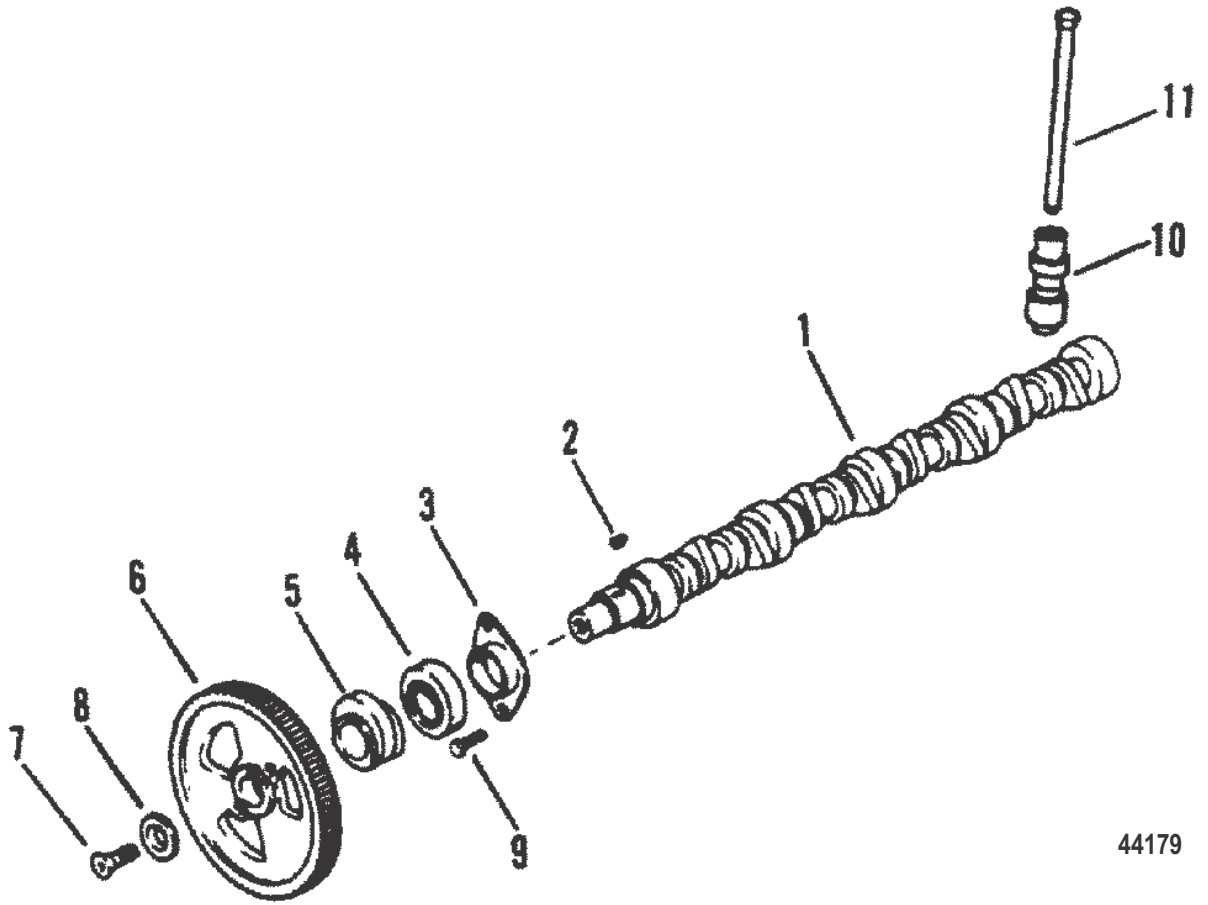

CAMSHAFT

44179

CAMSHAFT

Ref #	Part Class	Part Number	Description	Comments	Qty	Note
1	0431	808192	CAMSHAFT ASSEMBLY		1	
2	0028	808120	KEY		1	
3	0000	808171	FLANGE		1	
4	0023	808172	SPACER		1	
5	0000	808131	CAM		1	
6	0043	808177	GEAR Camshaft		1	
7	0010	808132	SCREW		1	
8	0012	808130	WASHER		1	
9	0010	808272	SCREW		2	
10	0000	808182	FOLLOWER Cam		16	
11	0000	808180	PUSH ROD		16