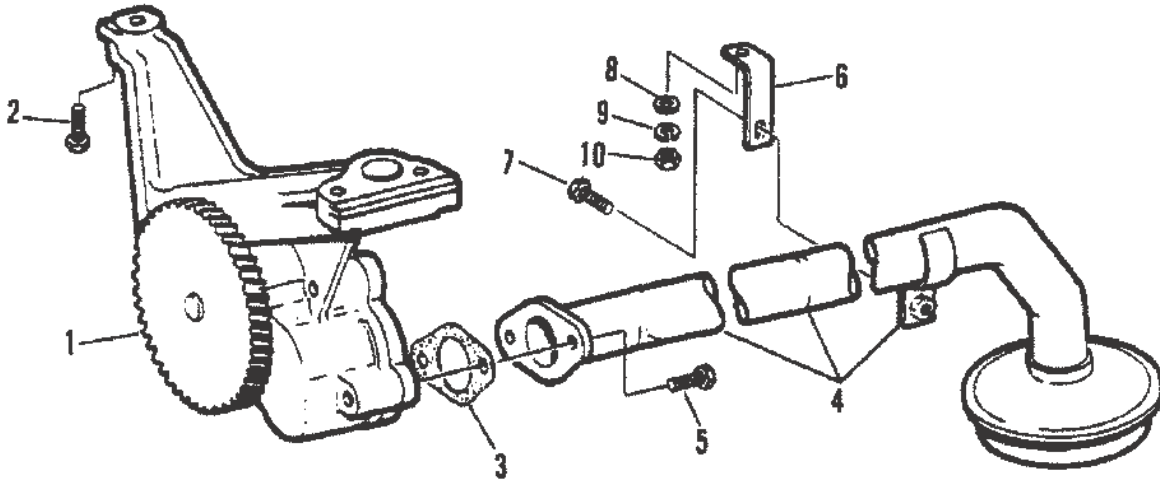

PART NOTES:

[1] - CONTENTS OF ENGINGE GASKET KIT 808291

OIL PUMP

44182

OIL PUMP

Ref #	Part Class	Part Number	Description	Comments	Qty	Note
1	0000	808201	PUMP ASSEMBLY Oil	With Gear	1	
2	0010	808273	BOLT (1.50 Inches)		3	
3	0027	808174	GASKET		1	[1]
4	0032	808148	TUBE ASSEMBLY Pick Up	With Screen	1	
5	0010	808273	BOLT (1.50 Inches)		1	
5	0010	808274	SCREW (2.00 Inches)		1	
6	0000	808164	BRACKET		1	
7	0010	808141	SCREW		1	
8	0012	808097	WASHER		1	
9	0013	808106	LOCKWASHER		1	
10	0011	808095	NUT		1	
--	0027	808291	GASKET KIT Engine		1	