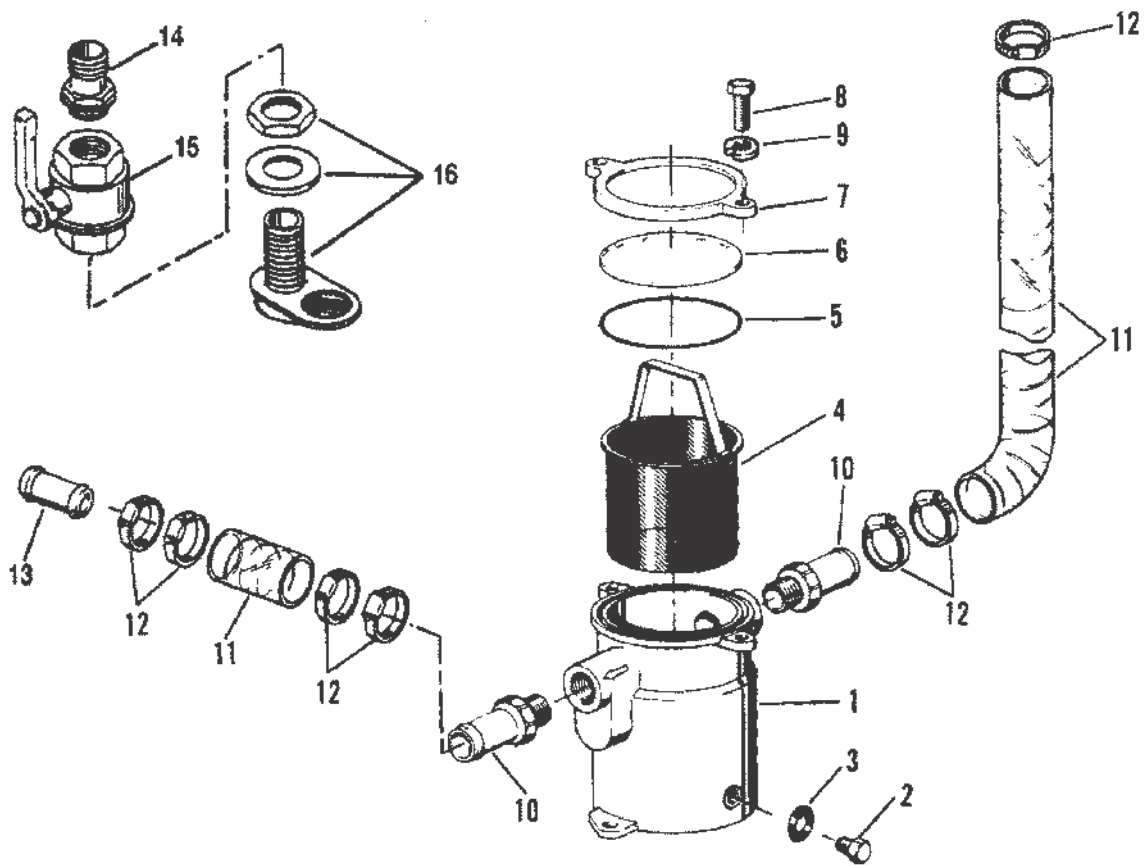

SEAWATER FILTER

44228

SEAWATER FILTER

Ref #	Part Class	Part Number	Description	Comments	Qty	Note
1	0035	816171	FILTER		1	
2	0010	801763853	PLUG		1	
3	0012	809963201	WASHER		1	
4	0000	801763855	ELEMENT		1	
5	0025	801763856	O-RING		1	
6	0000	801763857	WINDOW		1	
7	0000	801763858	COVER		1	
8	0010	801763859	SCREW		2	
9	0013	809930840	LOCKWASHER		2	
10	0022	816339	NOZZLE		2	
11	0032	816172	HOSE		2	
12	0054	815504224	CLAMP Worm Gear		8	
13	0032	806291	REDUCER		1	
14	0022	818172	CONNECTOR		1	
15	0020	818171	VALVE		1	
16	0022	818170	STAINER		1