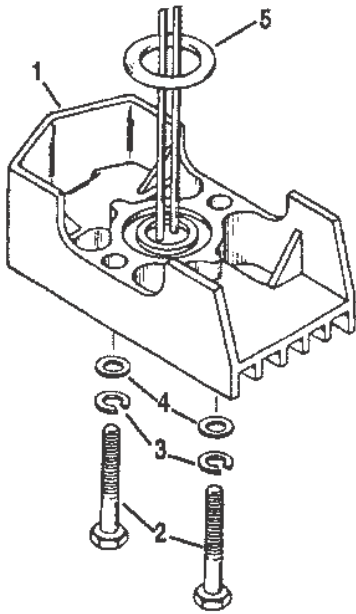

MERCATHODE COMPONENTS

44236

MERCATHODE COMPONENTS

Ref #	Part Class	Part Number	Description	Comments	Qty	Note
1	0000	98869A11	ELECTRODE ASSEMBLY		1	
2	0010	69067	SCREW (.250-20 x 1.375)		2	
3	0013	26992	LOCKWASHER (.250) Stainless Steel		2	
4	0012	29245	WASHER (.281 x .500 x .060) Stainless Steel		2	
5	0025	88388	O-RING		1	
6	0010	72202	SCREW (#10-32 x 1.25)		1	
7	0010	24637	SCREW (#10-32 x .875)	SCREW MOUNTING	2	
8	0012	21273	WASHER	SCREW MOUNTING	2	
9	0011	46438	NUT (#10-32)	SCREW MOUNTING	2	
10	0000	42600A3	CONTROLLER ASSEMBLY		1	
11	0011	68219	NUT (#10-32) Stainless Steel		4	
12	0084	88543A3	CABLE ASSEMBLY		1	
13	0000	44574	CAP		2	
14	0010	62568	SCREW (#10-16 x .375)		1	
7	0010	805565	SCREW (#10-32 x .750)	STUD MOUNTING	1	
15	0016	805459	STUD	STUD MOUNTING	1	
16	0011	46438	NUT (#10-32)	STUD MOUNTING	2	
17	0084	95084A9	CABLE ASSEMBLY (91.00 Inches) Red/Purple Strip		1	
18	0084	95084A10	CABLE ASSEMBLY (5.00 Inches) Red		1	
19	0088	79091	FUSE 20 Ampere		1