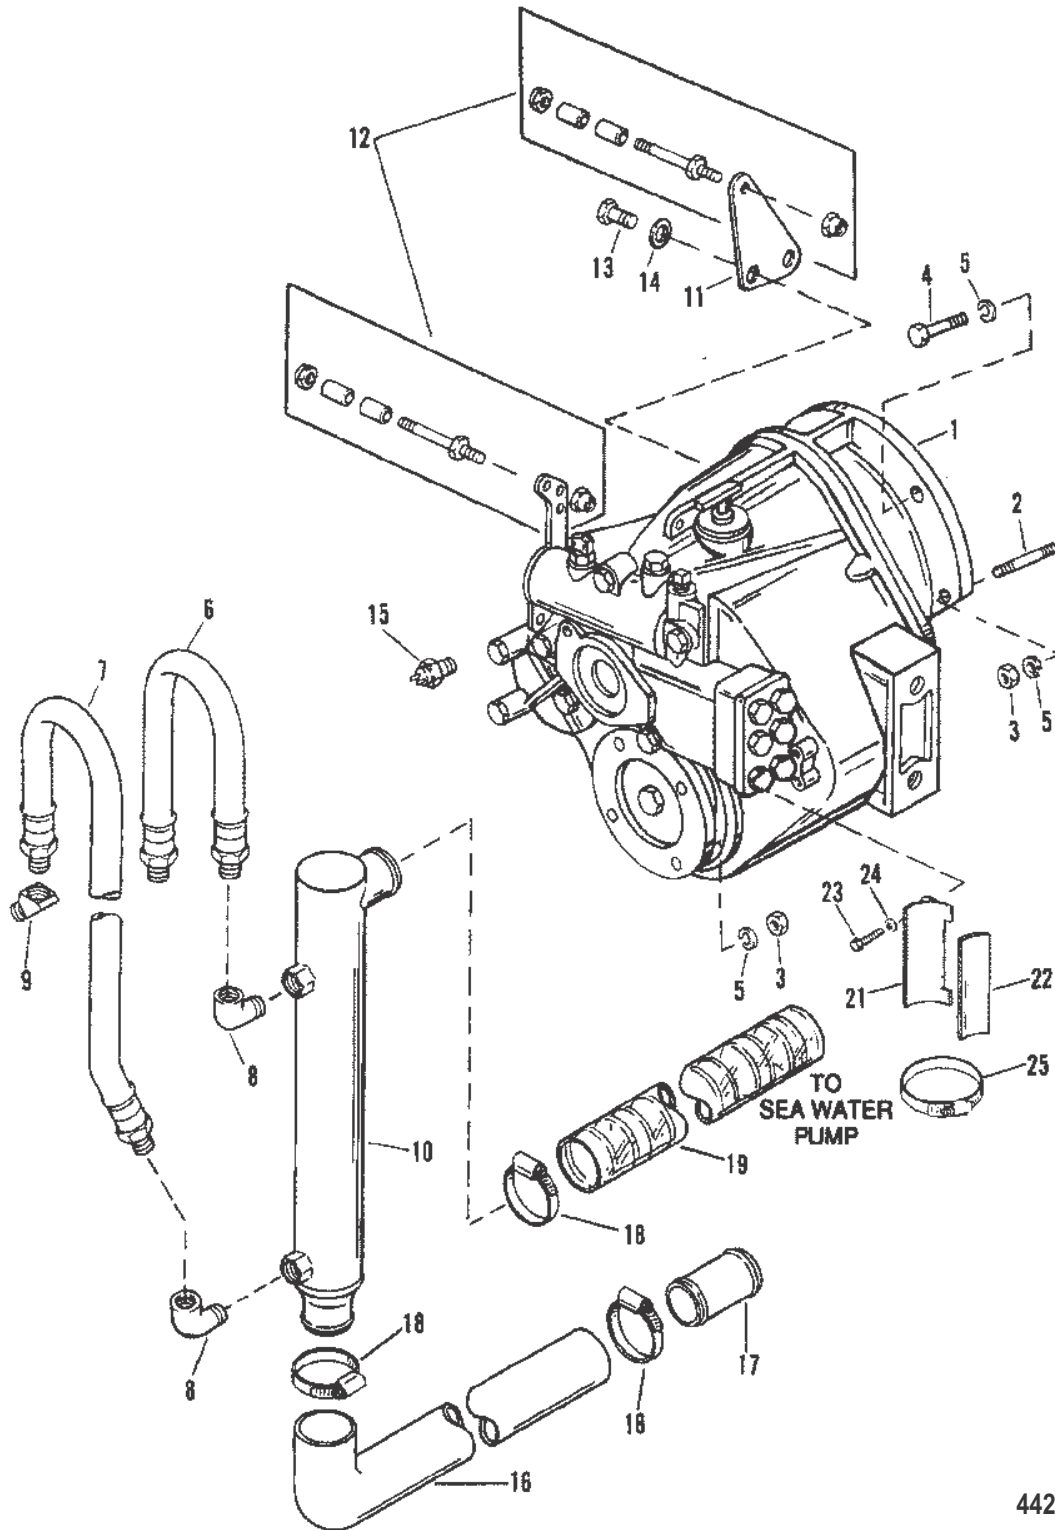

TRANSMISSION AND RELATED PARTS (INBOARD)

44233

TRANSMISSION AND RELATED PARTS (INBOARD)

Ref #	Part Class	Part Number	Description	Comments	Qty	Note
1	0000	805495A6	TRANSMISSION (1.50:1 RATIO)	BORG WARNER 5000 SERIES	1	[1]
1	0000	805495A4	TRANSMISSION (2.00:1 RATIO)	BORG WARNER 5000 SERIES	1	[2]
1	0000	805495A5	TRANSMISSION (2.45:1 RATIO)	BORG WARNER 5000 SERIES	1	[3]
2	0016	805259	STUD		2	
3	0011	22024	NUT (.437-14)		2	
4	0010	47462	SCREW (.437-14 x 1.250)		4	
5	0013	32993	LOCKWASHER (.437)		6	
6	0032	475166	HOSE ASSEMBLY (30.00 Inches)		1	
7	0032	8054782	HOSE (11.50 Inches)		1	
8	0022	47629	ELBOW 90 Degree		2	
9	0022	63835	ELBOW 45 Degree		1	
10	0000	805953T	COOLER		1	
11	0000	806238	BRACKET		1	
12	0016	97477A3	STUD KIT		2	
13	0010	40001124	SCREW (M8 x 14)		2	
14	0012	26825	WASHER (.328 x .750 x .06)		2	
15	0087	813708	SWITCH Tempature		1	
16	0032	805952	HOSE		1	
17	0032	816173	HOSE Reducer		1	
18	0054	815504220	CLAMP Worm Gear		4	
19	0032	816172	HOSE		1	
21	0000	805546A2	BRACKET Oil Cooler		1	
22	0000	772233	PAD		1	
23	0010	40001124	SCREW (M8 x 14)		2	
24	0012	26825	WASHER (.328 x .750 x .06)		2	
25	0054	815504232	CLAMP Worm Gear (2.50 Diameter)		2	

PART NOTES:

1. [1] - Alternate part numbers:
   805495A 6QS
   805495R57Reman
2. [2] - Alternate part numbers:
   805495A 4QS
   805495R58Reman
3. [3] - Alternate part numbers:
   805495A 5QS
   805495R59Reman