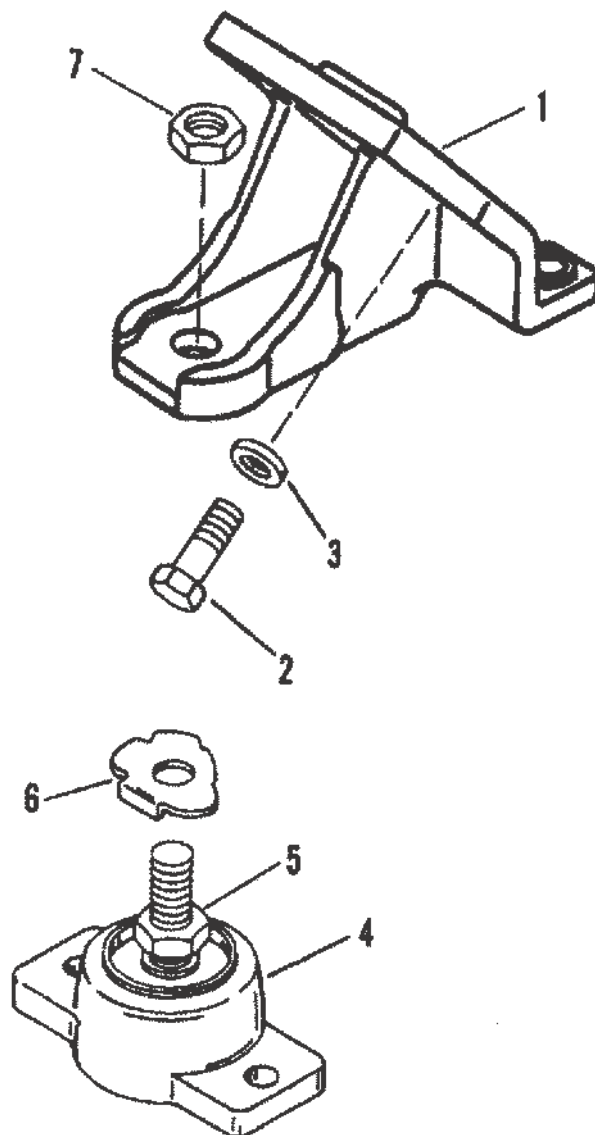

ENGINE MOUNTING (STERN DRIVE)

44227

ENGINE MOUNTING (STERN DRIVE)

Ref #	Part Class	Part Number	Description	Comments	Qty	Note
1	0000	805618T	BRACKET (FRONT)		2	
2	0010	805990	SCREW (1/2 x 13 x 1.375)		6	
3	0012	805791	WASHER		6	
4	0000	814263A1	BASE ASSEMBLY		2	
5	0011	816331	NUT (.750-16)		2	
6	0014	12657	TAB WASHER		2	
7	0011	49252	NUT		2