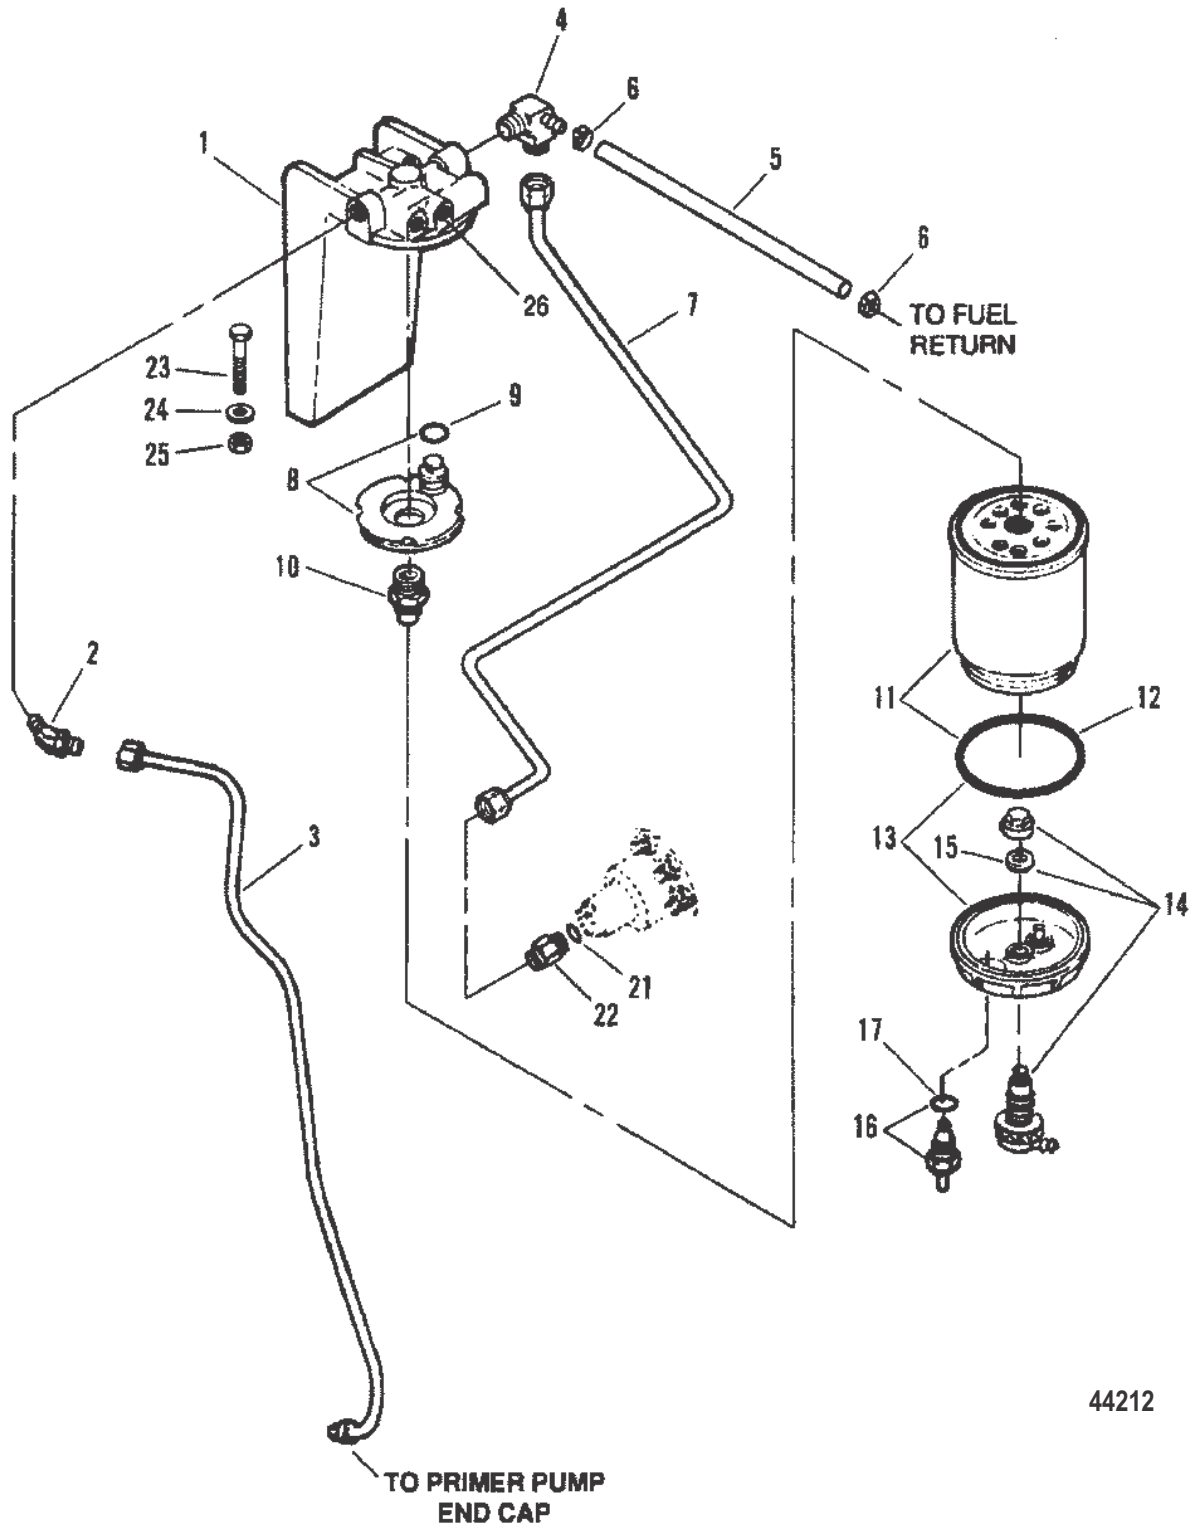

FUEL FILTER AND BRACKET (INBOARD)

44212

FUEL FILTER AND BRACKET (INBOARD)

Ref #	Part Class	Part Number	Description	Comments	Qty	Note
1	0000	808277	HEADER		1	
2	0022	805852	CONNECTOR		1	
3	0032	806132	TUBE Fuel		1	
4	0022	806406	TEE		1	
5	0032	808258	HOSE		1	
6	0054	805816	CLAMP		2	
7	0032	805854	TUBE Fuel		1	
8	0000	808276	HEATER Fuel		1	
9	0025	808234	O-RING		1	
10	0000	808228	ADAPTOR		1	
11	0035	808275	FILTER Fuel		1	
12	0025	808233	O-RING		1	
13	0000	808252	BOWL Drain		1	
12	0025	808233	O-RING		1	
14	0000	808254	VALVE Drain		1	
15	0025	808243	O-RING		1	
16	0000	808253	INDICATOR Sensor		1	
17	0025	808232	O-RING		1	
21	0025	808118	O-RING		1	
22	0022	808206	CONNECTOR		1	
23	0010	805764	SCREW (3/8-16 x 1.5)		2	
24	0012	805787	WASHER		4	
25	0011	805781	NUT (.375-16)		2	
26	0000	806776	VALVE		1	

FUEL FILTER AND BRACKET (INBOARD)