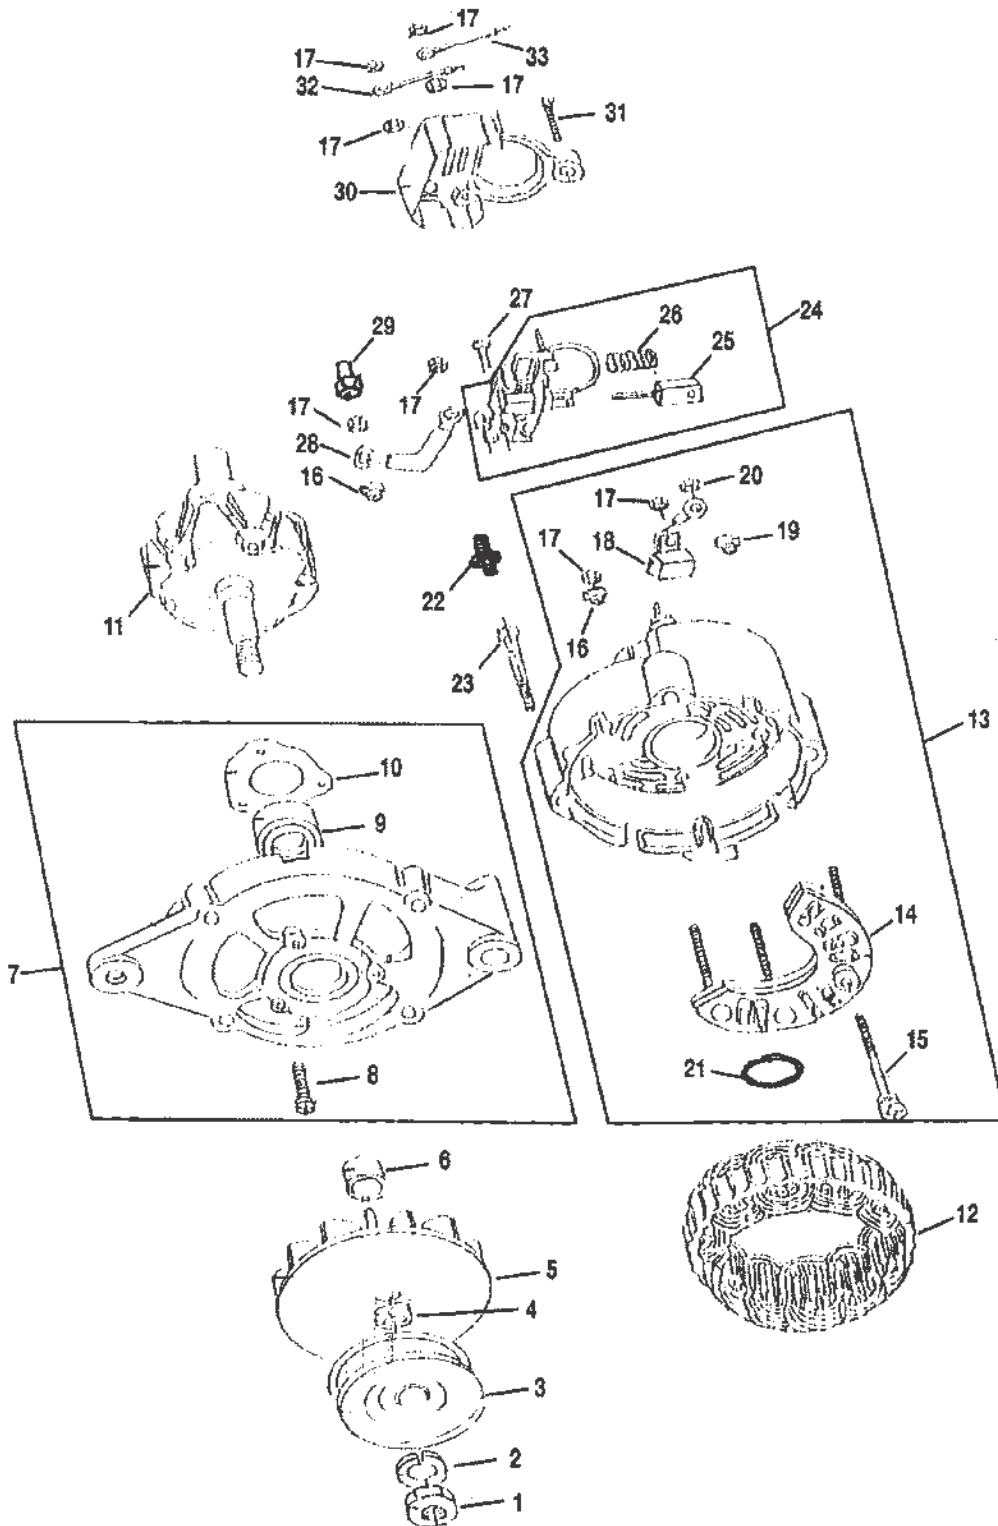

ALTERNATOR (MANDO)

44209

ALTERNATOR (MANDO)

Ref #	Part Class	Part Number	Description	Comments	Qty	Note
-	0000	805884T	ALTERNATOR		1	
1	0011	809136	NUT		1	
2	0013	809137	LOCKWASHER		1	
3	0000	809134	PULLEY		1	
4	0023	809135	SPACER		1	
5	0000	809139	FAN ASSEMBLY		1	
6	0023	809140	SPACER		1	
7	0000	809151	BRACKET ASSEMBLY		1	
8	0010	809154	SCREW		3	
9	0030	809153	BEARING		1	
10	0000	809152	RETAINER		1	
11	0000	809150	ROTOR		1	
12	0000	809133	STATOR		1	
13	0000	809155	BRACKET ASSEMBLY		1	
14	0000	809162	RECTIFIER		1	
15	0010	809160	SET SCREW		1	
16	0000	809146	MOLD		2	
17	0011	809143	NUT		8	
18	0000	809161	CONDENSER		1	
19	0000	809158	MOLD		1	
20	0011	809157	NUT		1	
21	0025	809156	O-RING		1	
22	0010	809159	BOLT		1	
23	0010	809138	BOLT		4	
24	0000	809163	REGULATOR ASSEMBLY		1	
25	0000	809164	BRUSH		2	
26	0024	809165	SPRING		2	
27	0010	809141	SCREW		2	
28	0000	809142	TERMINAL		1	
29	0000	809149	CAP		2	
30	0000	809144	COVER		1	
31	0010	809145	SET SCREW		1	
32	0084	809148	LEAD WIRE		1	
33	0084	809147	LEAD WIRE		1	

ALTERNATOR (MANDO)