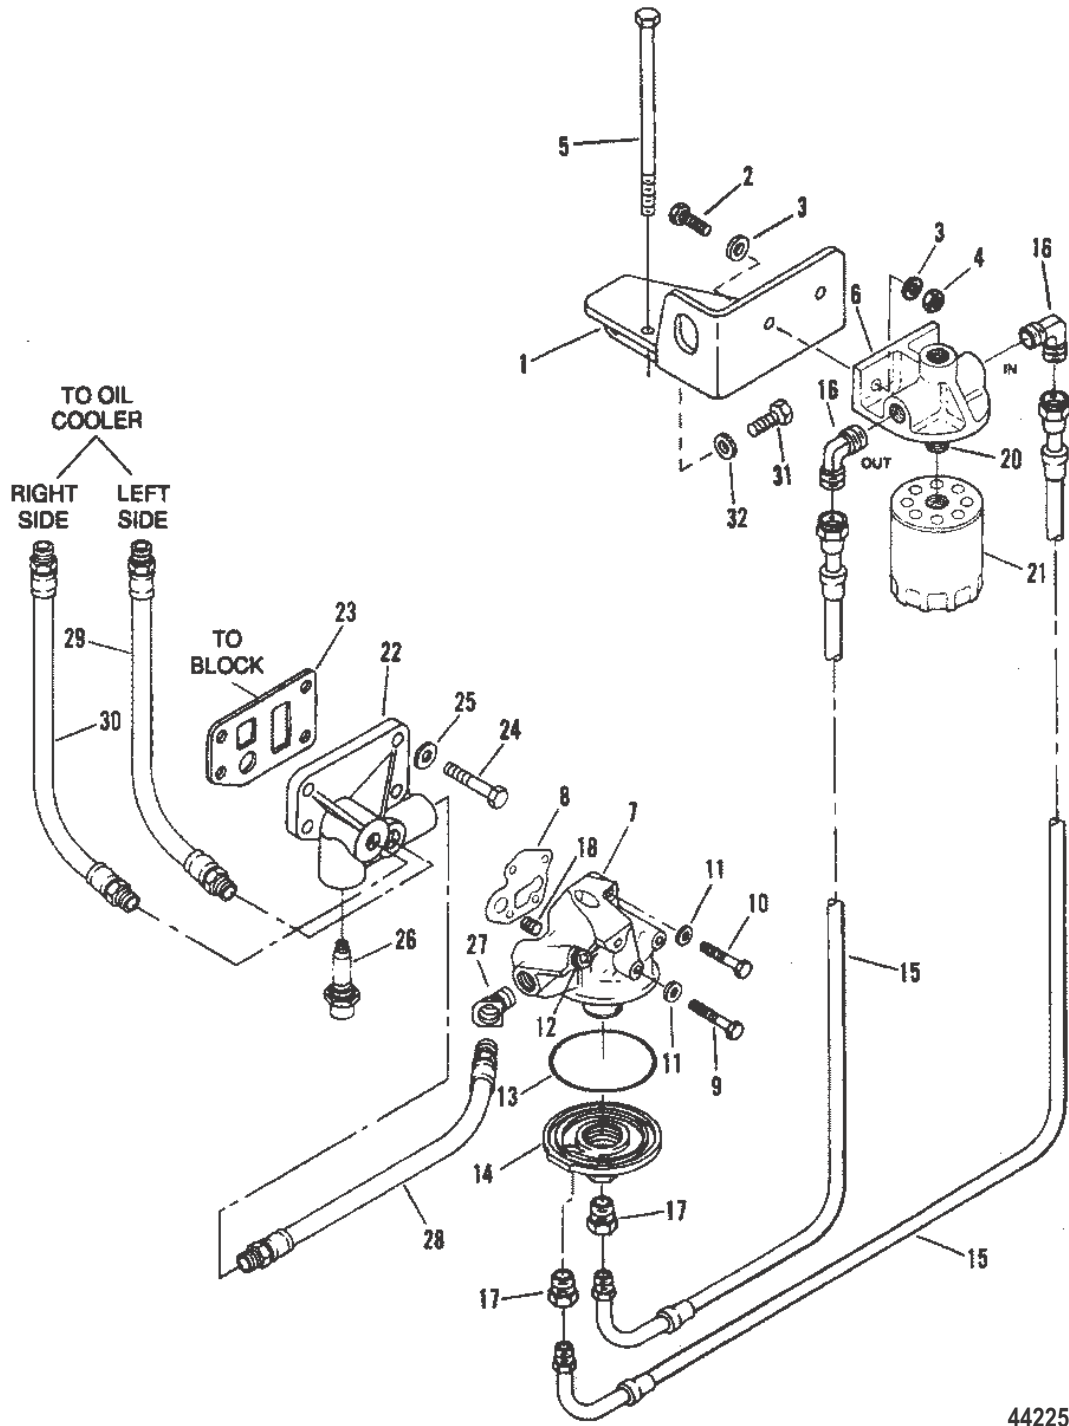

OIL FILTER AND HOSES (STERN DRIVE)

OIL FILTER AND HOSES (STERN DRIVE)

Ref #	Part Class	Part Number	Description	Comments	Qty	Note
1	0000	806073T	BRACKET		1	
2	0010	805795	BOLT		2	
3	0012	805787	WASHER		4	
4	0011	805781	NUT (.375-16)		2	
5	0010	806530	SCREW (3/8-16 x 7)		1	
6	0000	805829F2	BASE Oil Filter		1	
7	0000	805831	REGULATOR Oil		1	
8	0027	805808	GASKET		1	
9	0010	805783	SCREW (5/16-18 x 1.75)		1	
10	0010	805789	BOLT (5/16-18 x 3.75)		3	
11	0012	805792	WASHER		4	
12	0022	54574	PIPE PLUG		3	
13	0025	805850	O-RING		1	
14	0000	805830F2	COVER		1	
15	0032	806556A1	HOSE ASSEMBLY Oil		2	
16	0022	70681	ELBOW 90 Degree		2	
17	0022	805563	CONNECTOR (.500 Inch NPTF To .500 Inch Inverted Flare)		2	
18	0022	54574	PIPE PLUG		1	
20	0000	805866	ADAPTOR		1	
21	0035	805809	FILTER (5.5 Inches - 139.7 mm)		1	
22	0000	805954F2	HOUSING		1	
23	0027	805803	GASKET		1	
24	0010	805795	BOLT		4	
25	0012	805787	WASHER		4	
26	0000	805955	THERMOSTAT		1	
27	0022	48872	FITTING 45 Degree Elbow		1	
28	0032	9235721	HOSE Oil (10 Inches)		1	
29	0032	9235751	HOSE ASSEMBLY (26.00 Inches)		1	
30	0032	9235761	HOSE (36.00 Inches)		1	
31	0010	805763	SCREW (.375-16 x 1.00)		2	
32	0012	805787	WASHER		2	

OIL FILTER AND HOSES (STERN DRIVE)