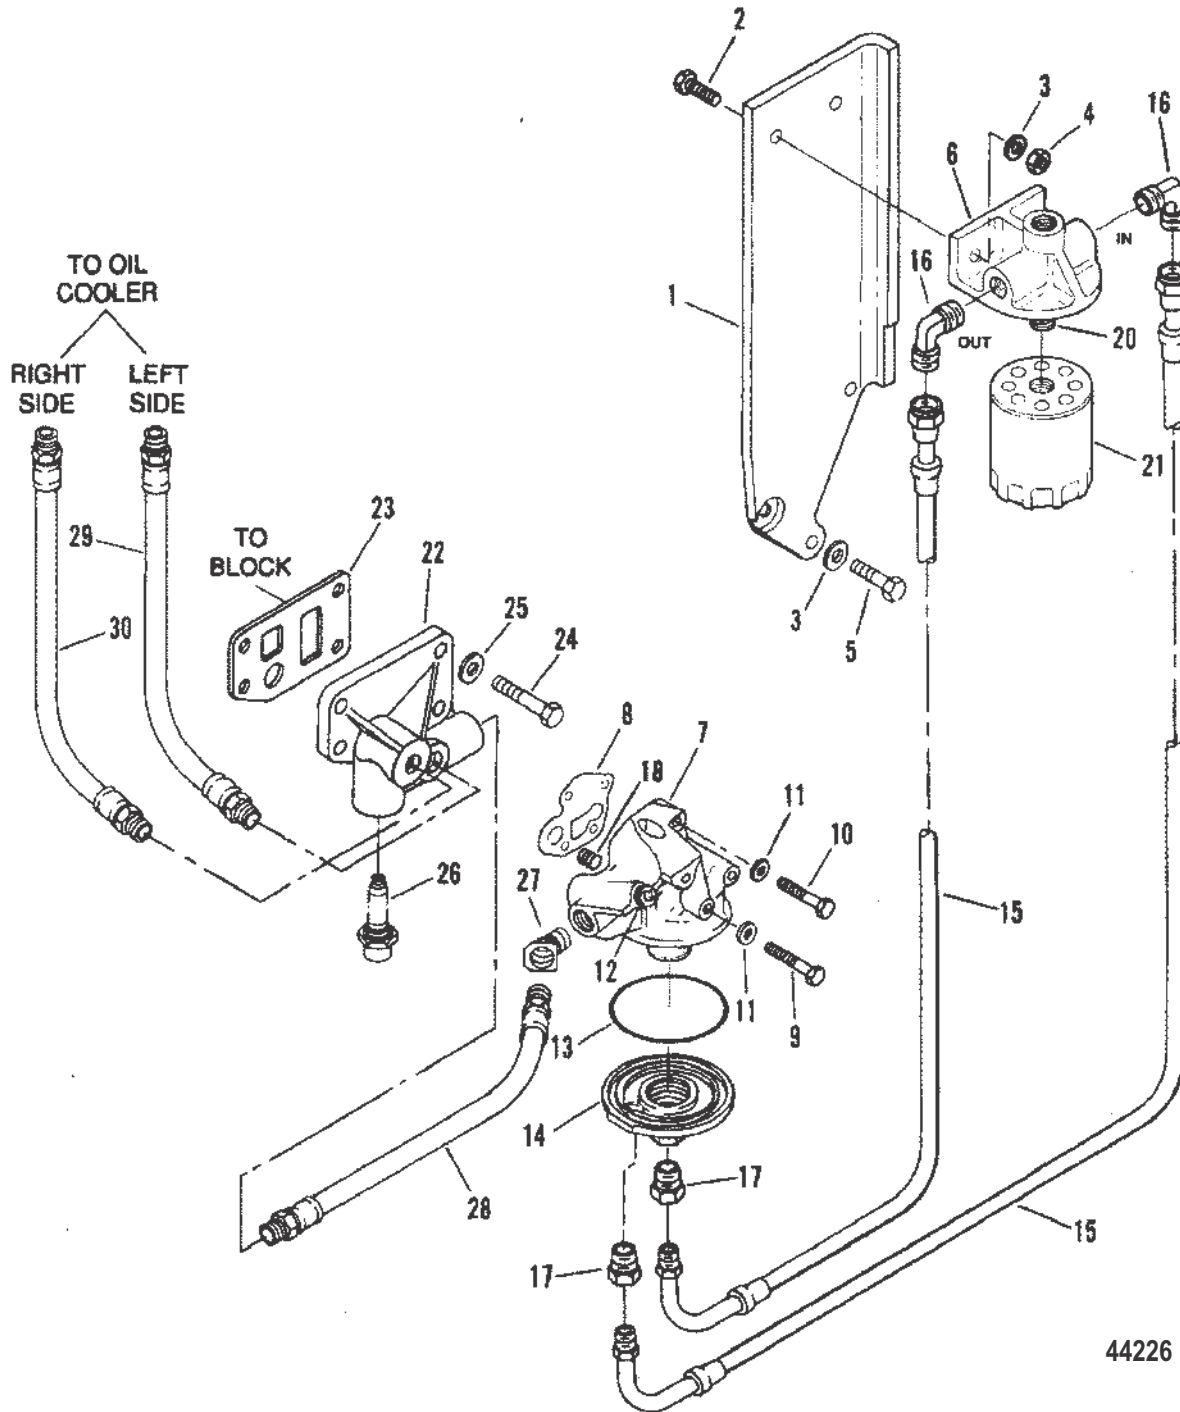

OIL FILTER AND HOSES (STERN DRIVE)

OIL FILTER AND HOSES (INBOARD)

OIL FILTER AND HOSES (INBOARD)

Ref #	Part Class	Part Number	Description	Comments	Qty	Note
1	0000	805873	PLATE		1	
2	0010	805795	BOLT		2	
3	0012	805787	WASHER		5	
4	0011	805781	NUT (.375-16)		2	
5	0010	805763	SCREW (.375-16 x 1.00)		3	
6	0000	805829F2	BASE Oil Filter		1	
7	0000	805831	REGULATOR Oil		1	
8	0027	805808	GASKET		1	
9	0010	805783	SCREW (5/16-18 x 1.75)		1	
10	0010	805789	BOLT (5/16-18 x 3.75)		3	
11	0012	805792	WASHER		4	
12	0022	54574	PIPE PLUG		3	
13	0025	805850	O-RING		1	
14	0000	805830F2	COVER		1	
15	0032	806556A1	HOSE ASSEMBLY Oil		2	
16	0022	70681	ELBOW 90 Degree		2	
17	0022	805563	CONNECTOR (.500 Inch NPTF To .500 Inch Inverted Flare)		2	
18	0022	54574	PIPE PLUG		1	
20	0000	805866	ADAPTOR		1	
21	0035	805809	FILTER (5.5 Inches - 139.7 mm)		1	
22	0000	805954F2	HOUSING		1	
23	0027	805803	GASKET		1	
24	0010	805795	BOLT		4	
25	0012	805787	WASHER		4	
26	0000	805955	THERMOSTAT		1	
27	0022	48872	FITTING 45 Degree Elbow		1	
28	0032	9235721	HOSE Oil (10 Inches)		1	
29	0032	9235751	HOSE ASSEMBLY (26.00 Inches)		1	
30	0032	9235761	HOSE (36.00 Inches)		1	