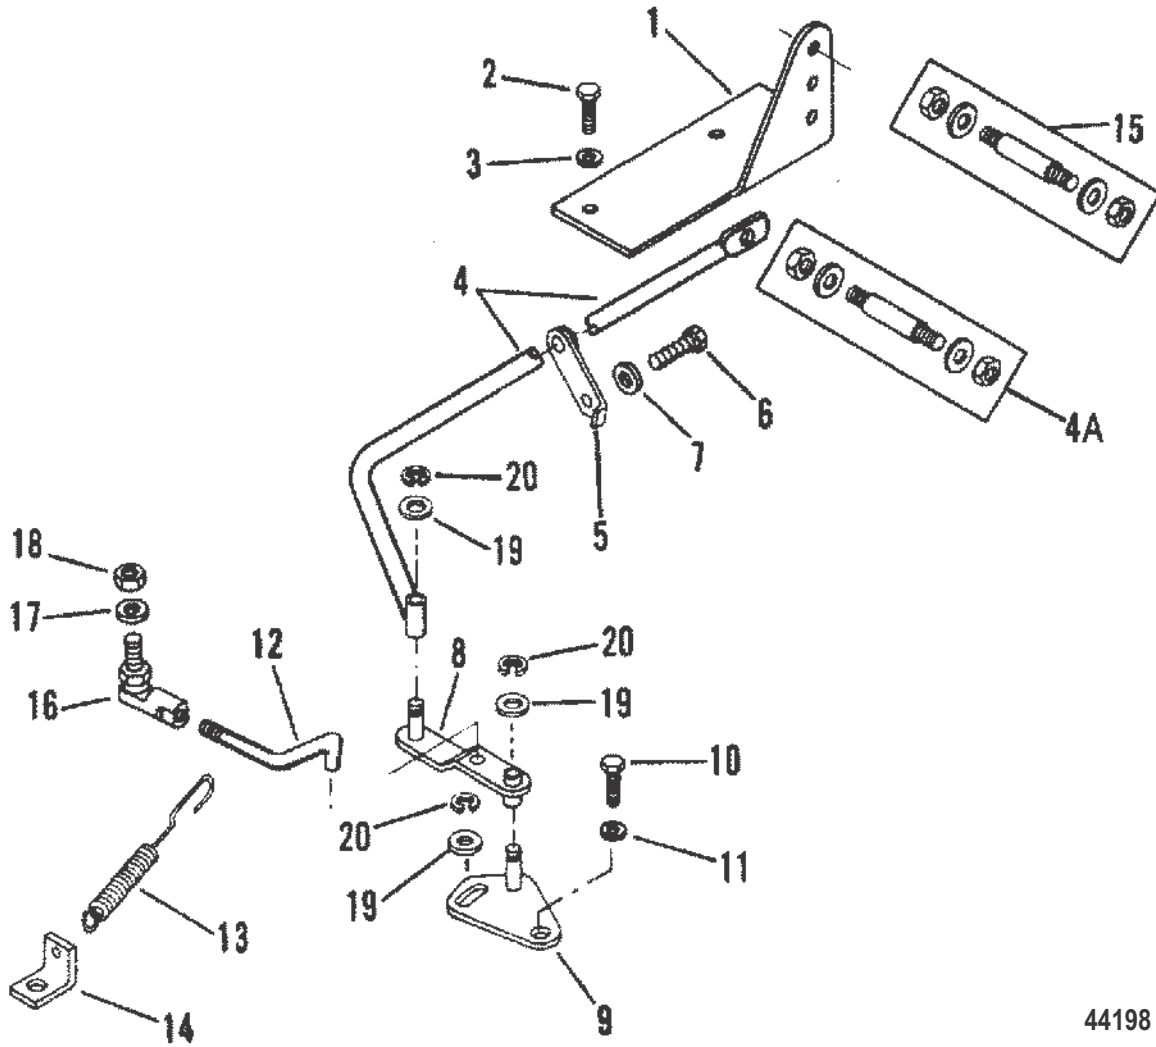

THROTTLE LINKAGE (INBOARD)

44198

THROTTLE LINKAGE (INBOARD)

Ref #	Part Class	Part Number	Description	Comments	Qty	Note
1	0000	806990T	BRACKET Throttle		1	
2	0010	805785	SCREW		2	
3	0012	805793	WASHER		2	
4	0000	806554A1	ROD ASSEMBLY Throttle		1	
4A	0016	97477A3	STUD KIT		1	
5	0000	805961	GUIDE		1	
6	0010	805772	SCREW		1	
7	0012	805792	WASHER		1	
8	0000	806789	BELLCRANK		1	
9	0000	805963	PIVOT		1	
10	0010	16498	SCREW (.375-16 x .750) Button Head - Stainless Steel		2	
11	0012	805787	WASHER		2	
12	0000	805962	LINK Throttle		1	
13	0024	91821	SPRING		1	
14	0000	806040	BRACKET		1	
15	0016	97477A3	STUD KIT		1	
16	0000	73393	BALL JOINT		1	
17	0012	29245	WASHER (.281 x .500 x .060) Stainless Steel		1	
18	0011	35045	NUT (.250-28)		1	
19	0012	29245	WASHER (.281 x .500 x .060) Stainless Steel		3	
20	0053	27290	RING Retaining		3	

THROTTLE LINKAGE (INBOARD)