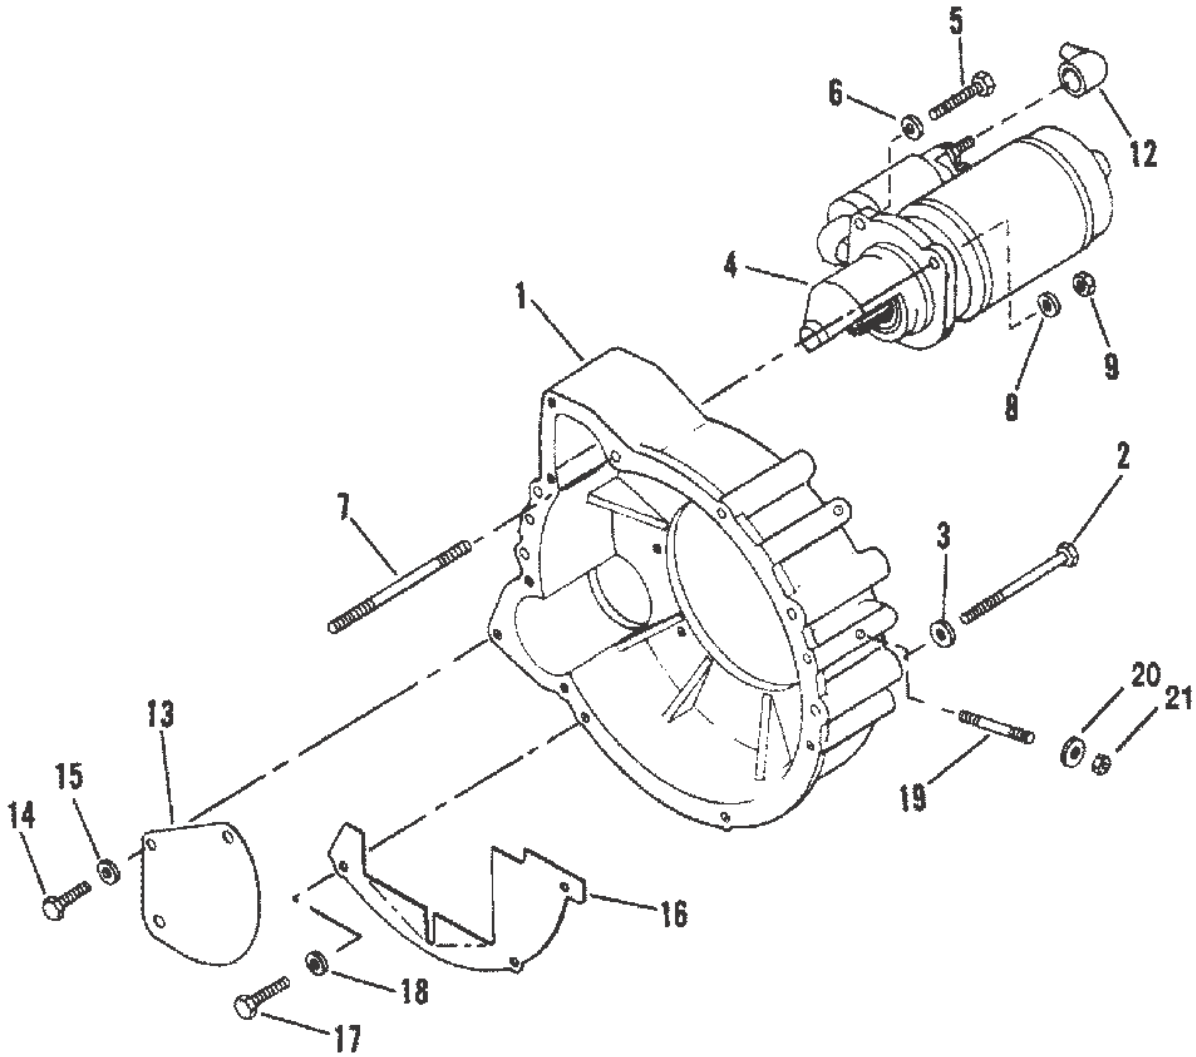

FLYWHEEL HOUSING AND STARTER MOTOR (INBOARD)

44201

FLYWHEEL HOUSING AND STARTER MOTOR (INBOARD)

Ref #	Part Class	Part Number	Description	Comments	Qty	Note
1	0000	805594F2	HOUSING Flywheel		1	
2	0010	805780	BOLT		5	
3	0012	805791	WASHER		5	
4	0050	805991	STARTER MOTOR ASSEMBLY		1	
5	0010	805795	BOLT		2	
6	0012	805787	WASHER		2	
7	0016	805989	STUD		1	
8	0012	805787	WASHER		1	
9	0011	32219	NUT (.375-16)		1	
12	0085	79695	BOOT Insulator - Black		1	
13	0000	805994	COVER		1	
14	0010	805762	SCREW		3	
15	0012	805787	WASHER		3	
16	0000	805869	FLYWHEEL SHIELD		1	
17	0010	805762	SCREW		3	
18	0012	805787	WASHER		3	
19	0016	806309	STUD		2	
20	0012	20572	WASHER (.390 x .750 x .093)		2	
21	0011	32219	NUT (.375-16)		2