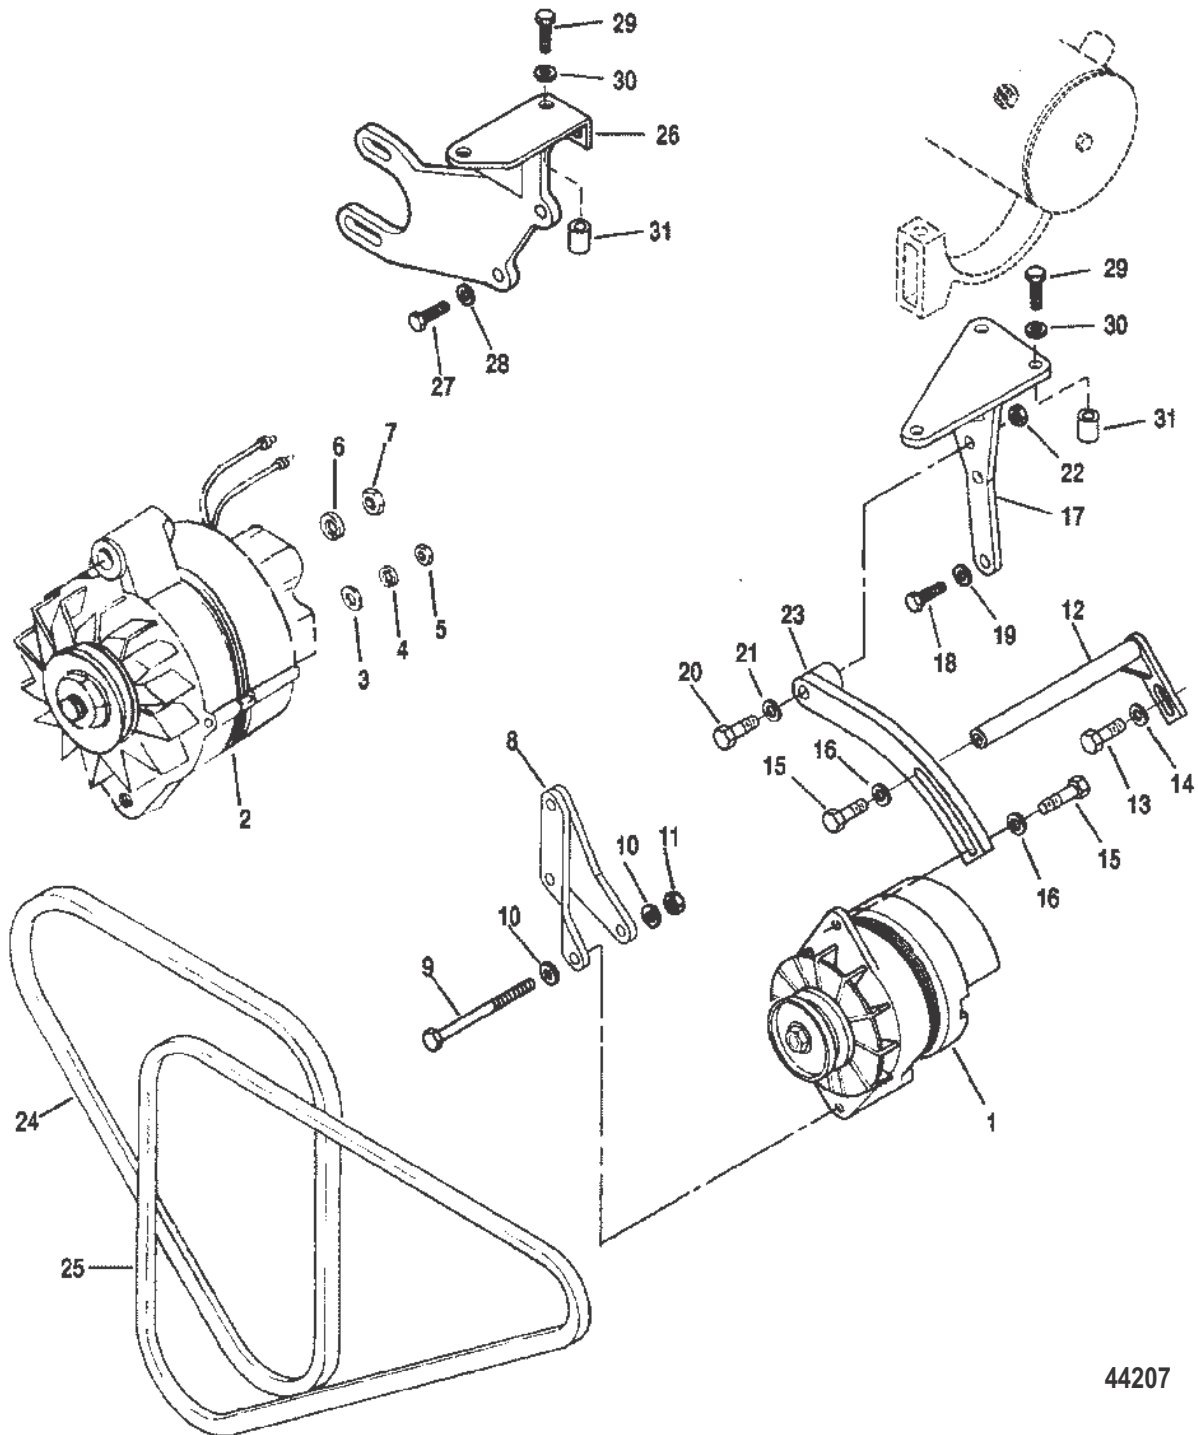

ALTERNATOR AND V-BELTS (INBOARD)

44207

ALTERNATOR AND V-BELTS (INBOARD)

Ref #	Part Class	Part Number	Description	Comments	Qty	Note
1	0000	805447T	ALTERNATOR	PRESTOLITE	1	
2	0000	805884T	ALTERNATOR	MANDO	1	
3	0012	96457	WASHER Phenolic (.27 x .81 x .062)	MANDO ALTERNATOR	1	
4	0013	26992	LOCKWASHER (.250) Stainless Steel	MANDO ALTERNATOR	1	
5	0011	94330	NUT (.250-20) Brass	MANDO ALTERNATOR	1	
6	0013	26996	LOCKWASHER (#10) Stainless Steel	MANDO ALTERNATOR	2	
7	0011	79989	NUT (#10-24) Stainless Steel	MANDO ALTERNATOR	2	
8	0000	805888A1	BRACKET		1	
9	0010	805779	BOLT		1	
10	0012	805787	WASHER		2	
11	0011	805916	NUT		1	
12	0000	805905	BRACE		1	
13	0010	805762	SCREW		1	
14	0012	805787	WASHER		1	
15	0010	805777	BOLT		2	
16	0012	805792	WASHER		2	
17	0000	805861	BRACKET		1	
18	0010	805764	SCREW (3/8-16 x 1.5)		2	
19	0012	805787	WASHER		2	
20	0010	805765	BOLT (3/8-16 x 1.75)		1	
21	0012	805787	WASHER		2	
22	0011	805916	NUT		1	
23	0000	805890	BRACE		1	
24	0057	805849	V BELT	SEAWATER PUMP	1	
25	0057	805848	V BELT	PRESTOLITE ALTERNATOR	1	
25	0057	806780	V BELT	MANDO ALTERNATOR	1	
26	0000	805860	BRACKET		1	
27	0010	805795	BOLT		2	
28	0012	805787	WASHER		2	
29	0010	805766	SCREW (3/8-16 x 2)		2	
30	0012	805787	WASHER		2	
31	0023	805845	SPACER		2	

ALTERNATOR AND V-BELTS (INBOARD)