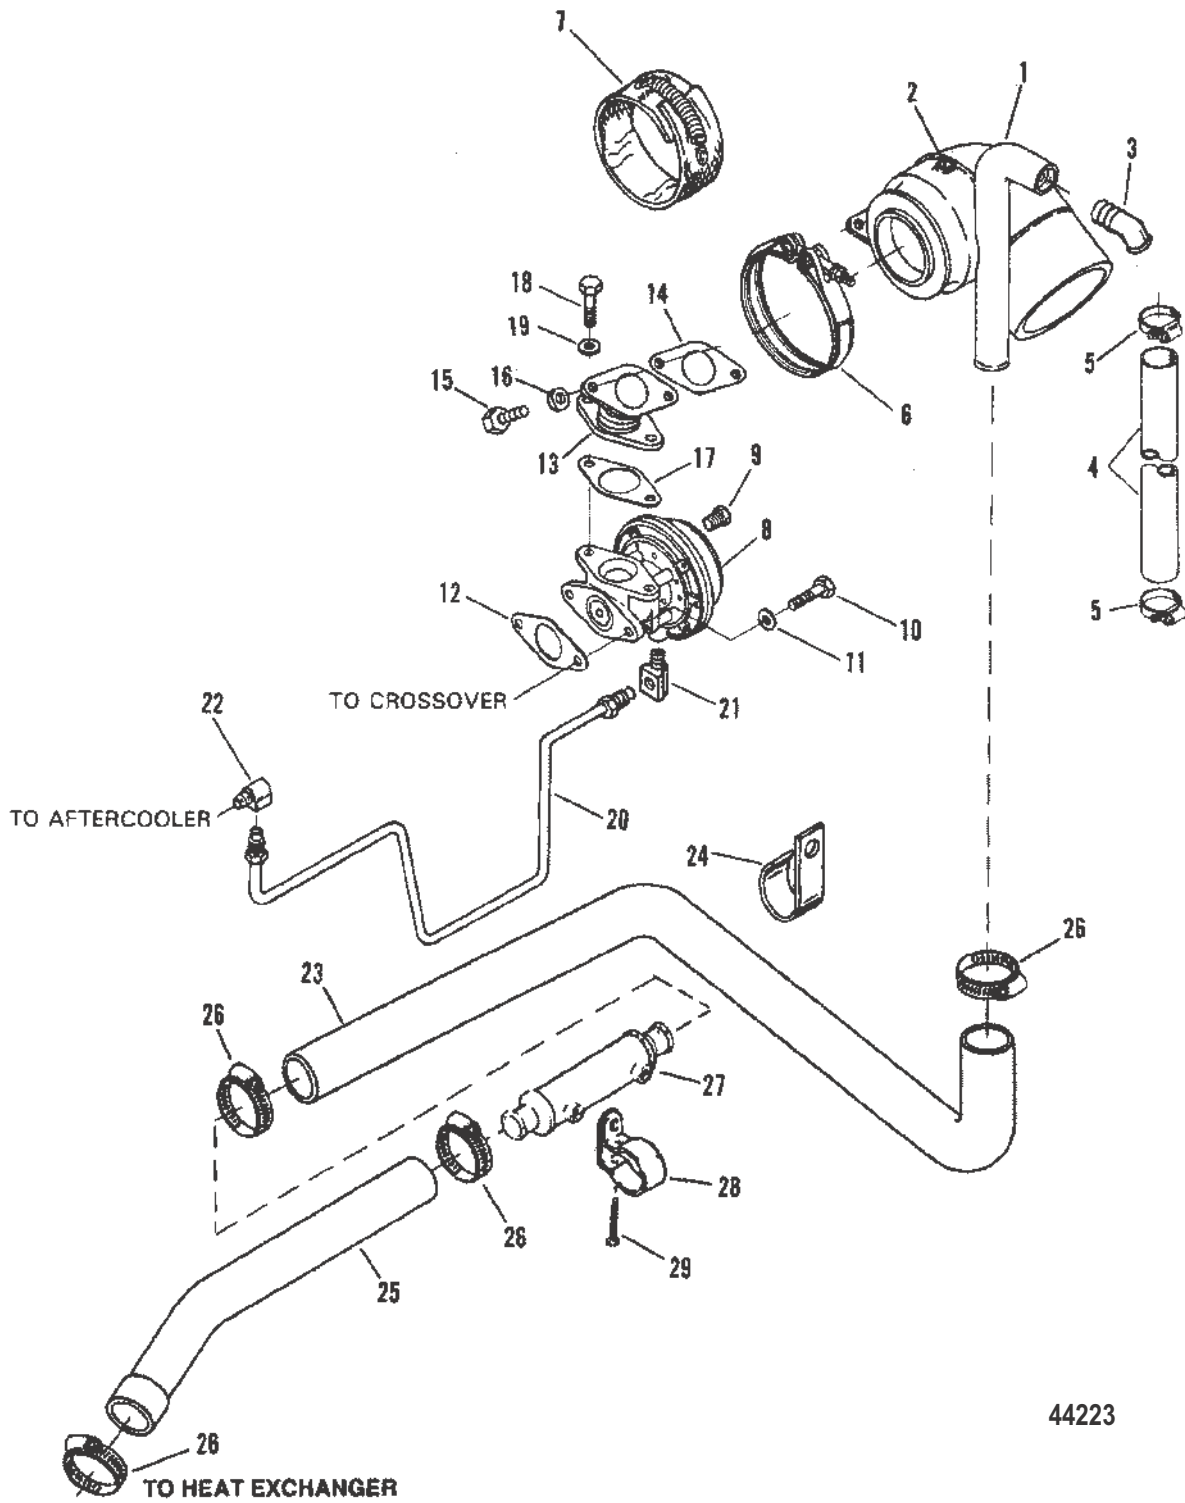

WASTEGATE AND EXHAUST ELBOW (STERN DRIVE)

WASTEGATE AND EXHAUST ELBOW (STERN DRIVE)

WASTEGATE AND EXHAUST ELBOW (STERN DRIVE)

Ref #	Part Class	Part Number	Description	Comments	Qty	Note
1	0000	806498T	ELBOW Exhaust		1	
2	0022	36382	FITTING (.250-18 x .62) Brass		1	
3	0022	92499	FITTING (45 Degrees)		1	
4	0032	3322070	HOSE (48.00 Inches Bulk)		1	
5	0054	815504220	CLAMP Worm Gear		2	
6	0054	801763272	CLAMP		1	
7	0000	806778	THERMAL WRAP		1	
8	0000	806254	WASTEGATE		1	
9	0022	47902	FITTING		1	
10	0010	805777	BOLT		2	
11	0012	805792	WASHER		2	
12	0027	806253	GASKET		1	
13	0032	806337T	FLEX TUBE		1	
14	0027	806708	GASKET		1	
15	0010	805782	SCREW		2	
16	0012	805792	WASHER		2	
17	0027	806255	GASKET		1	
18	0010	805772	SCREW		2	
19	0012	805792	WASHER		2	
20	0032	806288	TUBE		1	
21	0022	806289	FITTING		1	
22	0022	806409	ELBOW		1	
23	0032	806618	HOSE		1	
24	0054	62494	CLIP		1	
25	0032	806158	HOSE		1	
26	0054	815504220	CLAMP Worm Gear		4	
27	0000	99356A2	COOLER ASSEMBLY		1	
28	0000	65970T1	BRACKET		1	
29	0010	41408	SCREW (#10-32 x 1.50)		1	
--	0000	808016A1	WASTEGATE REBUILD KIT		1	

WASTEGATE AND EXHAUST ELBOW (STERN DRIVE)