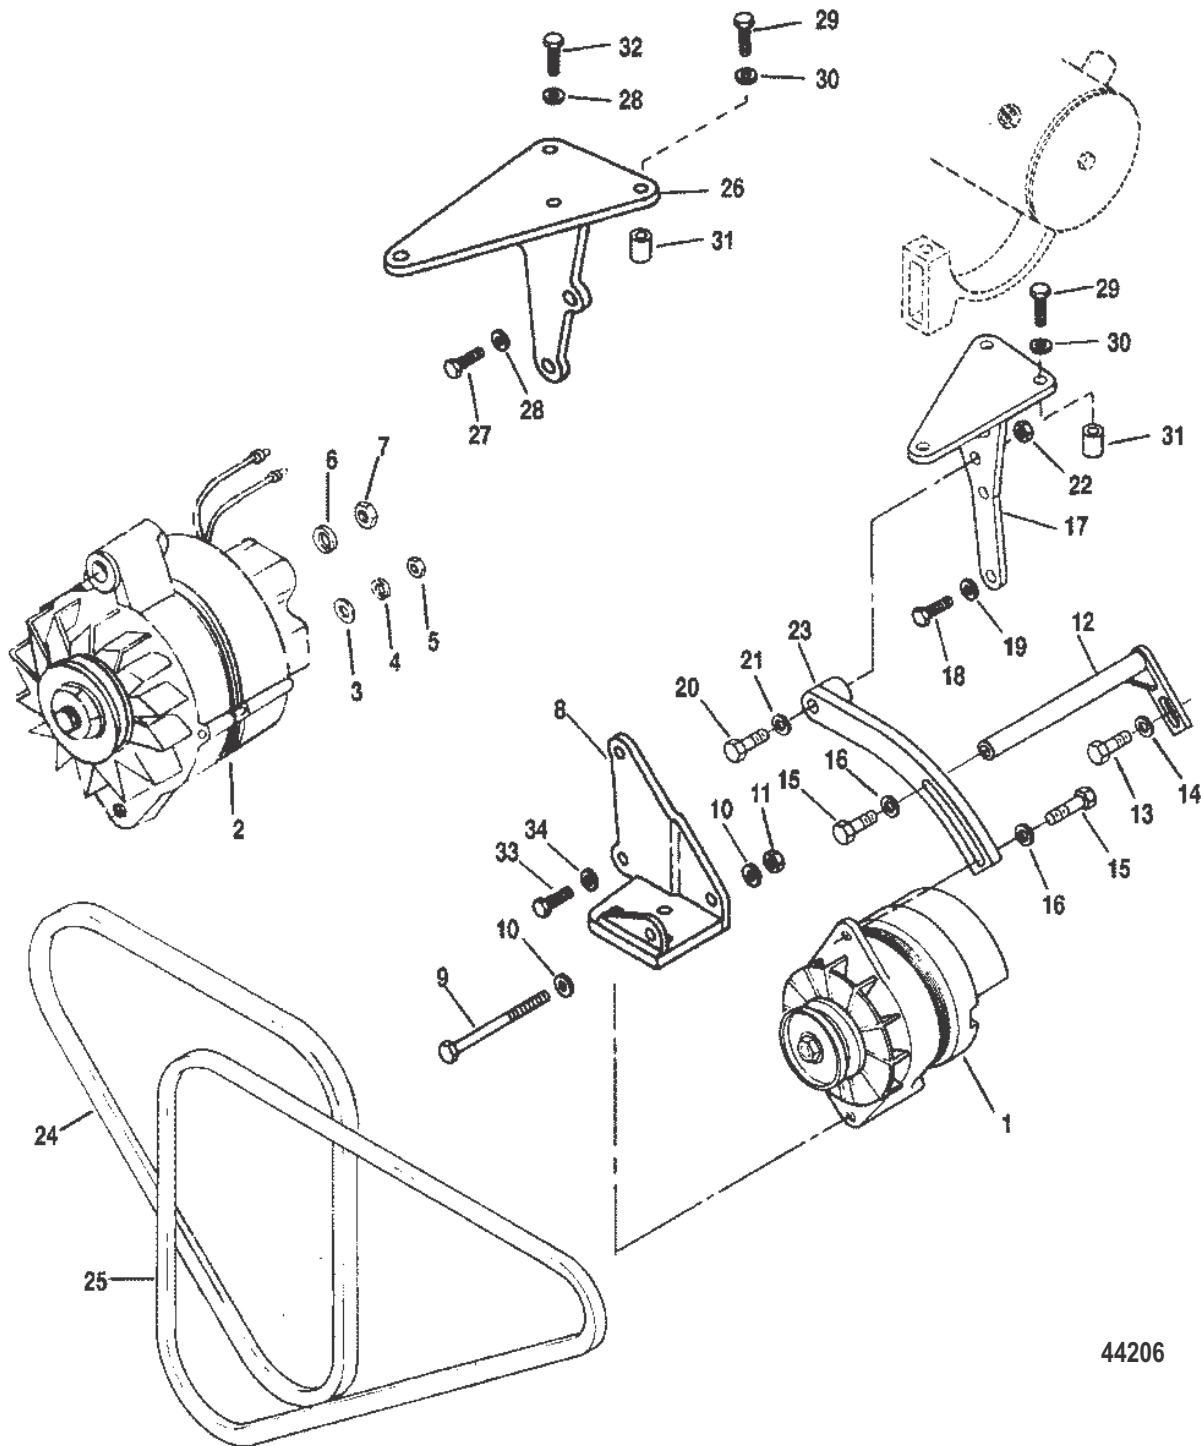

ALTERNATOR AND V-BELTS (STERN DRIVE)

44206

ALTERNATOR AND V-BELTS (STERN DRIVE)

Ref #	Part Class	Part Number	Description	Comments	Qty	Note
1	0000	805447T	ALTERNATOR	PRESTOLITE	1	
2	0000	805884T	ALTERNATOR	MANDO	1	
3	0012	96457	WASHER Phenolic (.27 x .81 x .062)	MANDO ALTERNATOR	1	
4	0013	26992	LOCKWASHER (.250) Stainless Steel	MANDO ALTERNATOR	1	
5	0011	94330	NUT (.250-20) Brass	MANDO ALTERNATOR	1	
6	0013	26996	LOCKWASHER (#10) Stainless Steel	MANDO ALTERNATOR	2	
7	0011	79989	NUT (#10-24) Stainless Steel	MANDO ALTERNATOR	2	
8	0000	806070T	BRACKET		1	
9	0010	805779	BOLT		1	
10	0012	805787	WASHER		2	
11	0011	805916	NUT		1	
12	0000	805905	BRACE		1	
13	0010	805762	SCREW		1	
14	0012	805787	WASHER		1	
15	0010	805777	BOLT		2	
16	0012	805792	WASHER		2	
17	0000	805861	BRACKET		1	
18	0010	805764	SCREW (3/8-16 x 1.5)		2	
19	0012	805787	WASHER		2	
20	0010	805765	BOLT (3/8-16 x 1.75)		1	
21	0012	805787	WASHER		2	
22	0011	805916	NUT		1	
23	0000	805890	BRACE		1	
24	0057	806851	V BELT	SEAWATER PUMP	1	
25	0057	806170	V BELT	ALTERNATOR	1	
26	0000	806156	BRACKET		1	
27	0010	805795	BOLT		1	
28	0012	805787	WASHER		3	
29	0010	805766	SCREW (3/8-16 x 2)		2	
30	0012	805787	WASHER		2	
31	0023	805845	SPACER		2	
32	0010	805765	BOLT (3/8-16 x 1.75)		2	
33	0010	805764	SCREW (3/8-16 x 1.5)		2	
34	0012	805787	WASHER		2	

ALTERNATOR AND V-BELTS (STERN DRIVE)