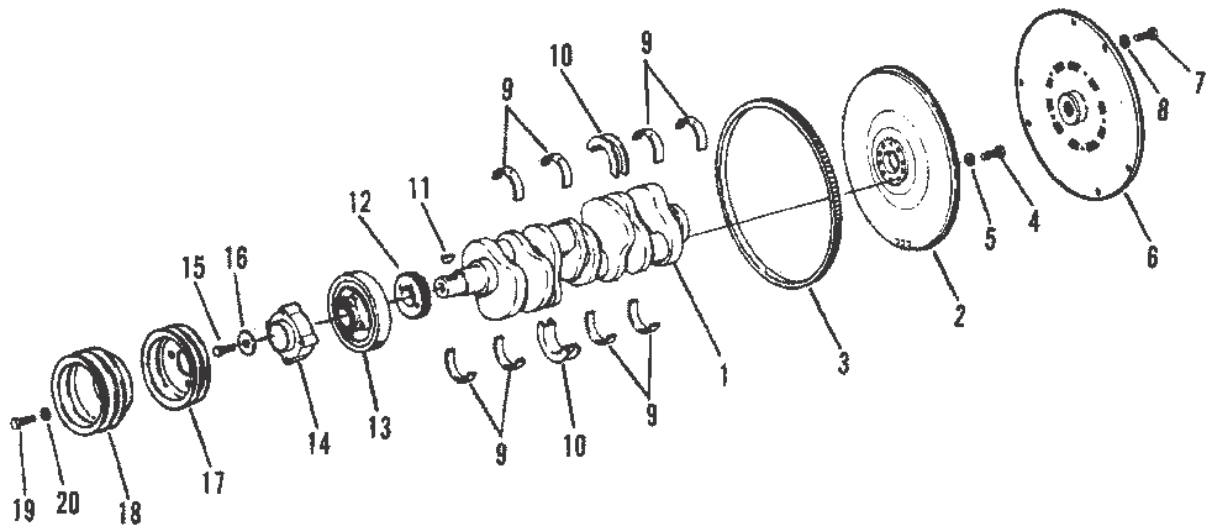

CRANKSHAFT, FLYWHEEL AND DRIVE PLATE (INBOARD)

44178

CRANKSHAFT, FLYWHEEL AND DRIVE PLATE (INBOARD)

Ref #	Part Class	Part Number	Description	Comments	Qty	Note
1	0429	808161	CRANKSHAFT	INCLUDES ALL STANDARD BEARINGS	1	
2	0222	805822	FLYWHEEL		1	
3	0043	808099	RING GEAR		1	
4	0010	805766	SCREW (3/8-16 x 2)		9	
5	0012	805787	WASHER		9	
6	0000	806196F1	DRIVEPLATE ASSEMBLY		1	
7	0010	805772	SCREW		6	
8	0012	805792	WASHER		6	
9	0023	808153	BEARING SET (STANDARD)		4	
9	0023	808154	BEARING SET (.010 U.S.)		AR	[1]
9	0023	808155	BEARING SET (.020 U.S.)		AR	[1]
9	0023	808156	BEARING SET (.030 U.S.)		AR	[1]
10	0023	808157	BEARING SET Center (STANDARD)		1	
10	0023	808158	BEARING SET Center (.010 U.S.)		AR	[1]
10	0023	808159	BEARING SET Center (.020 U.S.)		AR	[1]
10	0023	808160	BEARING SET Center (.030 U.S.)		AR	[1]
11	0028	808109	KEY		1	
12	0043	808167	GEAR Crankshaft		1	
13	0000	808281	DAMPER		1	
14	0023	805832F1	SPACER		1	
15	0010	808092	SCREW		1	
16	0012	808113	WASHER		1	
17	0000	805800	PULLEY		1	
18	0000	805801	PULLEY		1	
19	0010	805761	SCREW		4	
20	0012	805787	WASHER		4	

PART NOTES:

[1] - AS REQUIRED