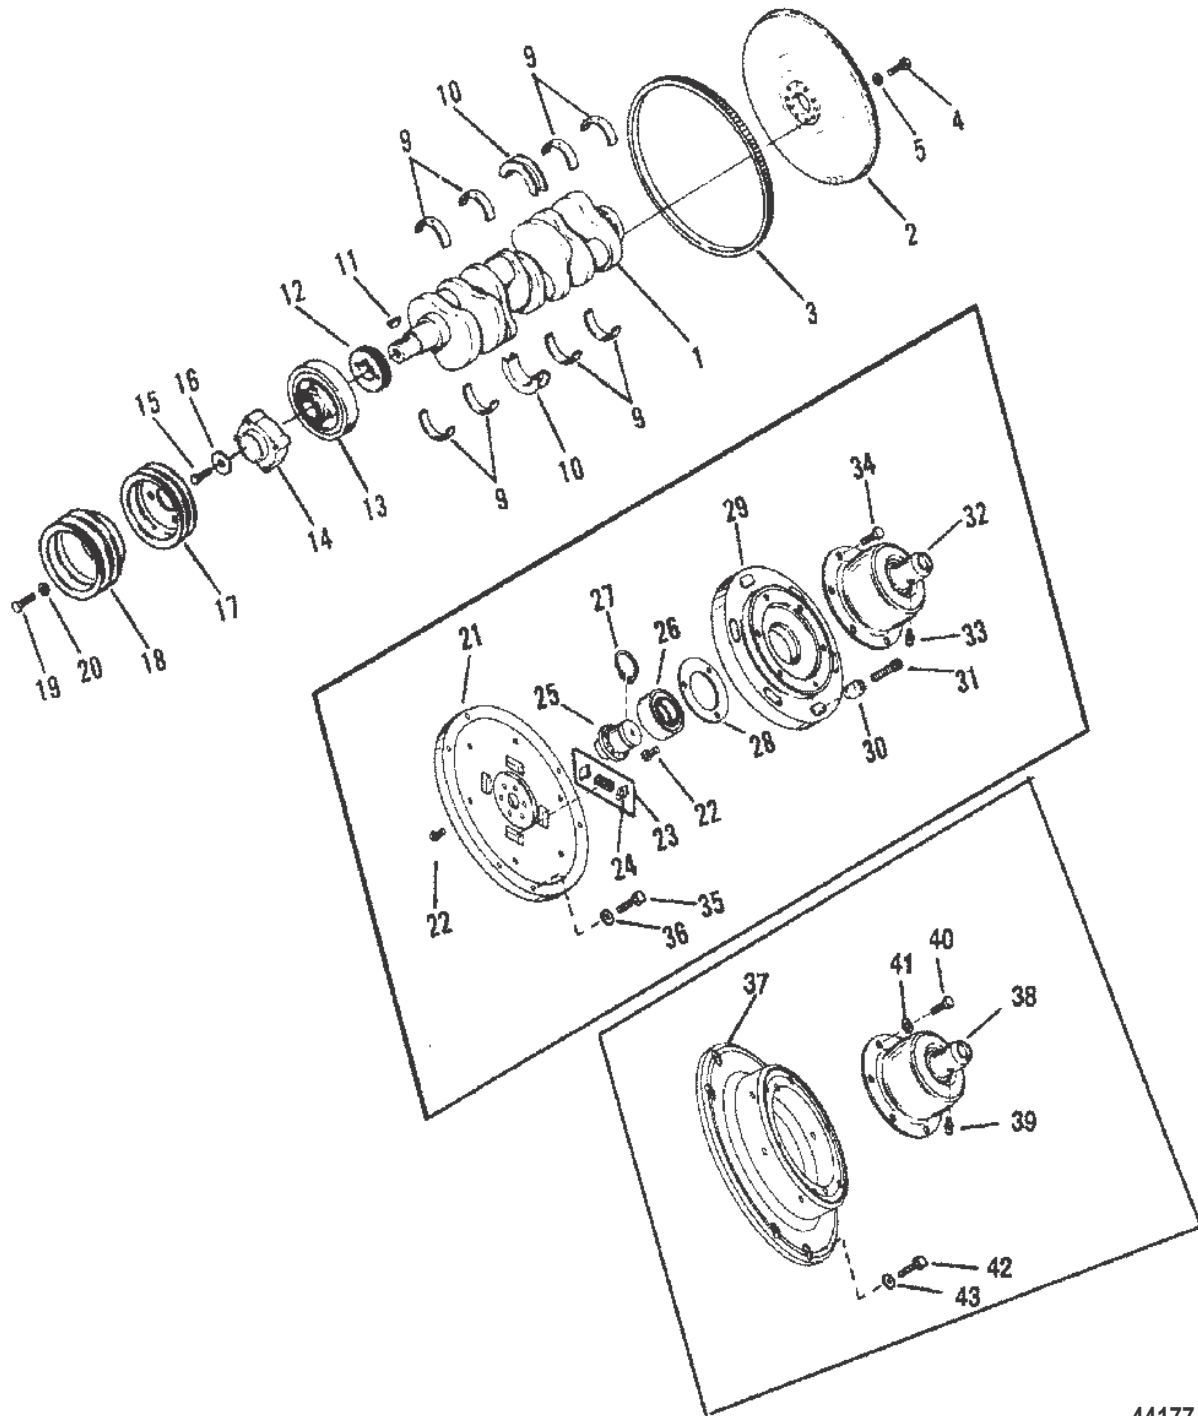

CRANKSHAFT, FLYWHEEL AND ENGINE COUPLING (STERN DRIVE)

44177

CRANKSHAFT, FLYWHEEL AND ENGINE COUPLING (STERN DRIVE)

CRANKSHAFT, FLYWHEEL AND ENGINE COUPLING (STERN DRIVE)

Ref #	Part Class	Part Number	Description	Comments	Qty	Note
1	0429	808161	CRANKSHAFT	INCLUDES ALL STANDARD BEARINGS	1	
2	0222	805822	FLYWHEEL		1	
3	0043	808099	RING GEAR		1	
4	0010	805766	SCREW (3/8-16 x 2)		9	
5	0012	805787	WASHER		9	
9	0023	808153	BEARING SET (STANDARD)		4	
9	0023	808154	BEARING SET (.010 U.S.)		AR	[1]
9	0023	808155	BEARING SET (.020 U.S.)		AR	[1]
9	0023	808156	BEARING SET (.030 U.S.)		AR	[1]
10	0023	808157	BEARING SET Center (STANDARD)		1	
10	0023	808158	BEARING SET Center (.010 U.S.)		AR	[1]
10	0023	808159	BEARING SET Center (.020 U.S.)		AR	[1]
10	0023	808160	BEARING SET Center (.030 U.S.)		AR	[1]
11	0028	808109	KEY		1	
12	0043	808167	GEAR Crankshaft		1	
13	0000	808281	DAMPER		1	
14	0023	805832F2	SPACER		1	
15	0010	808092	SCREW		1	
16	0012	808113	WASHER		1	
17	0000	805800	PULLEY		1	
18	0000	805801	PULLEY		1	
19	0010	805761	SCREW		4	
20	0012	805787	WASHER		4	
-	0000	806245A2	ENGINE COUPLER ASSEMBLY	2 STAGE COUPLER	1	
21	0000	806245T	COUPLER PLATE	2 STAGE COUPLER	1	
22	0010	806383	SCREW	2 STAGE COUPLER	12	
23	0024	806395A1	SPRING	2 STAGE COUPLER	2	
23	0024	806270A1	SPRING	2 STAGE COUPLER	2	
24	0000	806271	RETAINER Spring	2 STAGE COUPLER	8	
25	0000	806246A1	SUPPORT ASSEMBLY Bearing	2 STAGE COUPLER	1	
26	0030	818942T	BEARING Ball	2 STAGE COUPLER	1	
27	0053	818944	RING Retaining	2 STAGE COUPLER	1	
28	0000	806531	PLATE Retainer	2 STAGE COUPLER	1	
29	0000	806268T	COUPLER PLATE	2 STAGE COUPLER	1	
30	0000	821625	SNUBBER	2 STAGE COUPLER	6	
31	0010	806396	SCREW	2 STAGE COUPLER	6	
32	0000	805684A2	COUPLING	2 STAGE COUPLER	1	
33	0022	74036	FITTING Grease	2 STAGE COUPLER	1	
34	0010	47461	SCREW (.437-14 x 1.00)	2 STAGE COUPLER	6	
35	0010	73657	SCREW (.312-18 x 1.50)	2 STAGE COUPLER	6	
36	0012	12038	WASHER	2 STAGE COUPLER	6	
37		D806800A4	ENGINE COUPLER ASSEMBLY	SOLID COUPLER	1	
38	0000	805684A2	COUPLING	SOLID COUPLER	1	
39	0022	74036	FITTING Grease	SOLID COUPLER	1	

CRANKSHAFT, FLYWHEEL AND ENGINE COUPLING (STERN DRIVE)