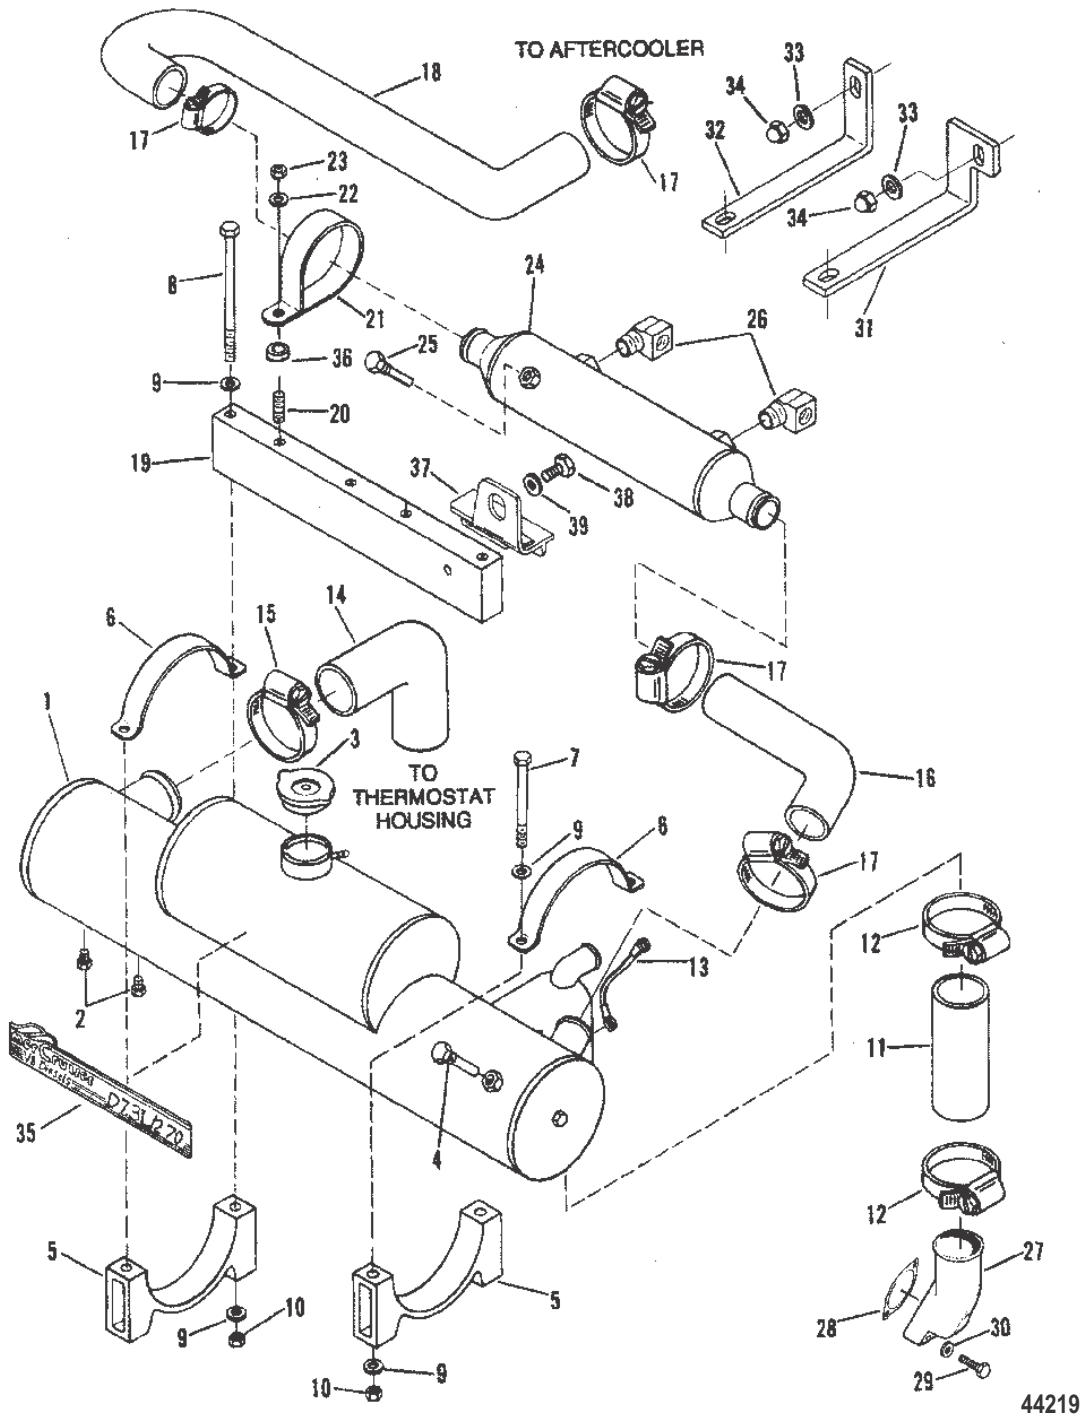

HEAT EXCHANGER AND OIL COOLER (INBOARD)

HEAT EXCHANGER AND OIL COOLER (INBOARD)

HEAT EXCHANGER AND OIL COOLER (INBOARD)

Ref #	Part Class	Part Number	Description	Comments	Qty	Note
1	0000	805868	HEAT EXCHANGER WITH DECALS		1	
2	0022	36382	FITTING (.250-18 x .62) Brass		2	
3	0036	808108	CAP		1	
4	0097	808112	ANODE Zinc		1	
5	0000	805862	BRACKET		2	
6	0000	805863	STRAP		2	
7	0010	805768	SCREW (3/8-16 x 4)		2	
8	0010	806249	SCREW (3/8-16 x 6.5)		1	
8	0010	806155	SCREW (7.5 Inches)		1	
9	0012	805787	WASHER		8	
10	0011	805781	NUT (.375-16)		4	
11	0032	805897	HOSE		1	
12	0054	815504336	CLAMP Worm Gear		2	
13	0084	86322A22	CABLE ASSEMBLY		1	
14	0032	805894	HOSE		1	
15	0054	815504232	CLAMP Worm Gear (2.50 Diameter)		2	
16	0032	805750	HOSE		1	
17	0054	815504220	CLAMP Worm Gear		4	
18	0032	805755	HOSE		1	
19	0000	806918	BRACKET		1	
20	0016	70236	STUD (.312 x 1.500)		2	
21	0054	814858	CLIP		2	
22	0012	805792	WASHER		2	
23	0011	806134	NUT		2	
24	0000	805891	COOLER Oil		1	
25	0097	808112	ANODE Zinc		1	
26	0022	97368	ELBOW (90 Degrees)		2	
27	0000	805826F2	HOUSING		1	
28	0027	805799	GASKET		1	
29	0010	805774	SCREW (5/16-18 x 3)		1	
29	0010	805783	SCREW (5/16-18 x 1.75)		1	
30	0012	805792	WASHER		1	
31	0000	805886	SUPPORT (PORT)		1	
32	0000	805887	SUPPORT (STARBOARD)		1	
33	0012	805792	WASHER		2	
34	0011	63078	NUT		2	
35	0037	805600	DECAL		1	
36	0023	72057	SPACER (1.00 Outside Diameter x .125 x Thick)		2	
37	0000	806308	LIFTING EYE		1	
38	0010	805763	SCREW (.375-16 x 1.00)		1	
39	0012	805787	WASHER		1	

HEAT EXCHANGER AND OIL COOLER (INBOARD)