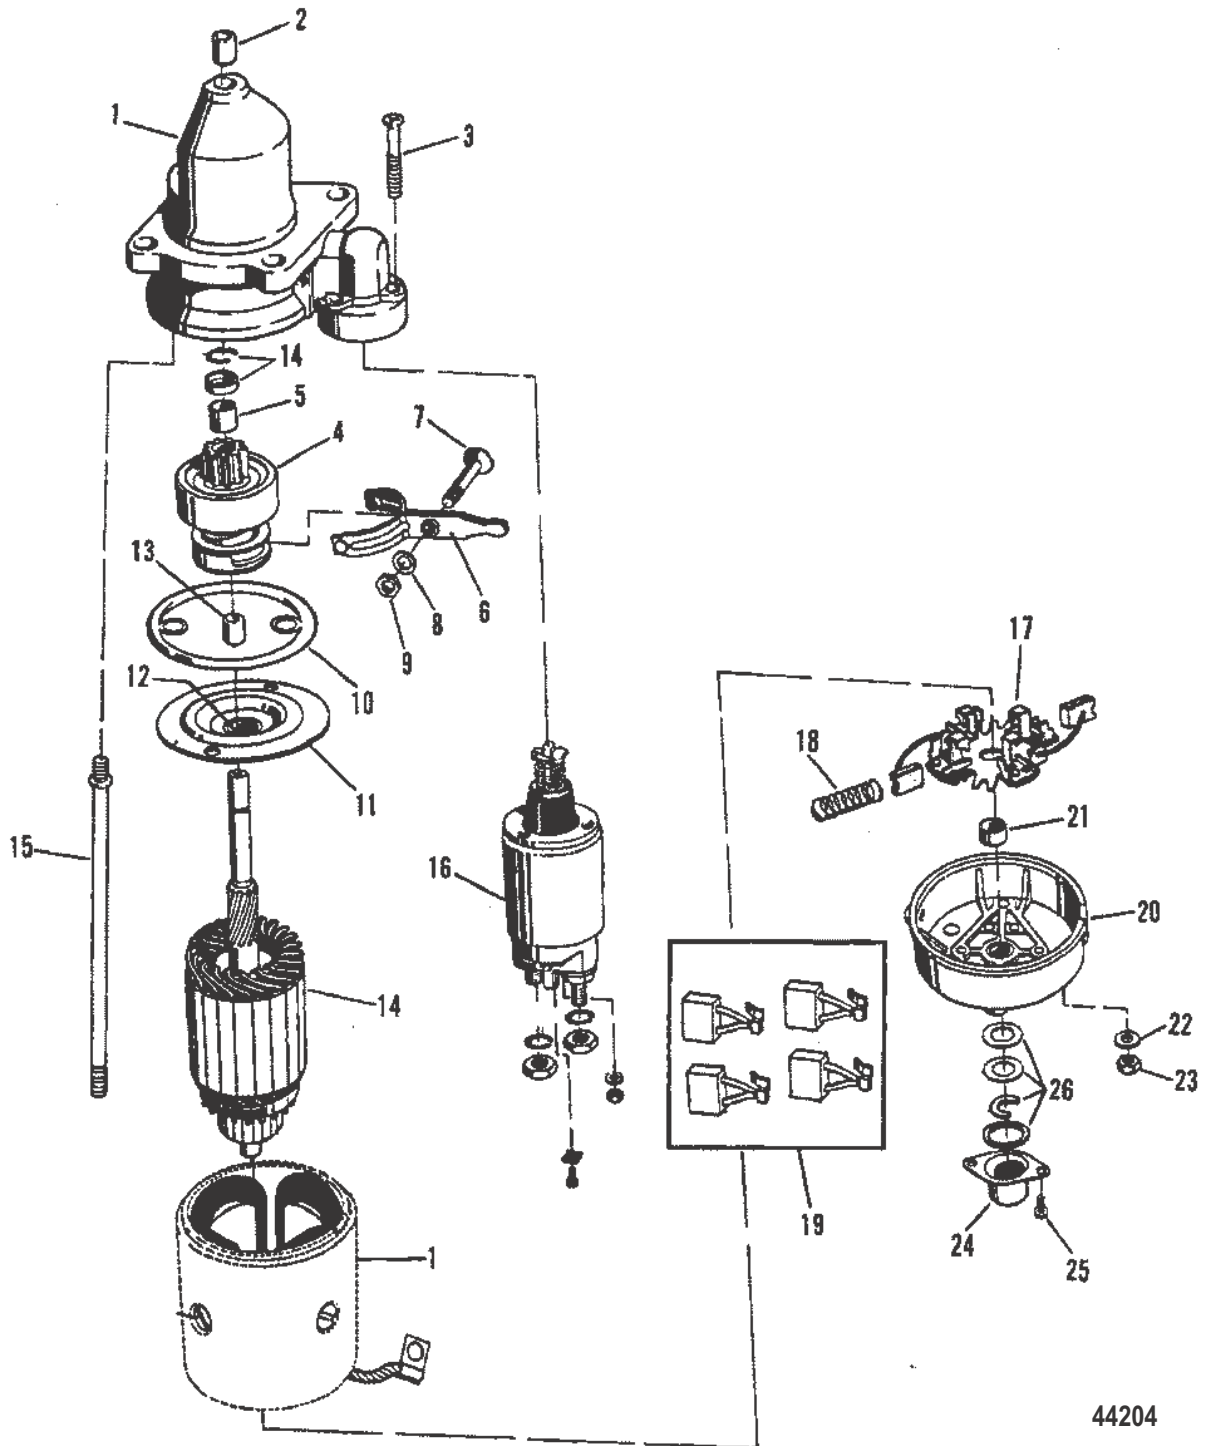

STARTER MOTOR (INBOARD)

44204

STARTER MOTOR (INBOARD)

STARTER MOTOR (INBOARD)

Ref #	Part Class	Part Number	Description	Comments	Qty	Note
1	0050	805991	STARTER MOTOR ASSEMBLY		1	
2	0023	808221	BUSHING		1	
3	0010	808225	SCREW		3	
4	0000	808219	DRIVE		1	
5	0023	808220	BUSHING		2	
6	0000	808280	FORK LEVER		1	
7	0010	808264	SCREW		1	
8	0012	808222	WASHER		1	
9	0011	808223	NUT		1	
10	0000	808227	RING Sealing		1	
11	0023	808216	BEARING		1	
12	0026	808218	SEAL Oil		1	
13	0023	808217	BUSHING		1	
14	0000	808215	ARMATURE		1	
15	0010	808224	THRU BOLT		2	
16	0087	808262	SOLENOID SWITCH		1	
17	0000	808229	HOLDER Brush		1	
18	0024	808238	SPRING Brush		4	
19	0000	808266	BRUSH SET		1	
20	0000	808249	END CAP		1	
21	0023	808251	BUSHING		1	
22	0012	808255	WASHER		2	
23	0011	808257	NUT		2	
24	0000	808259	CAP		1	
25	0010	808265	SCREW		2	
26	0000	808268	PARTS KIT		1	

STARTER MOTOR (INBOARD)