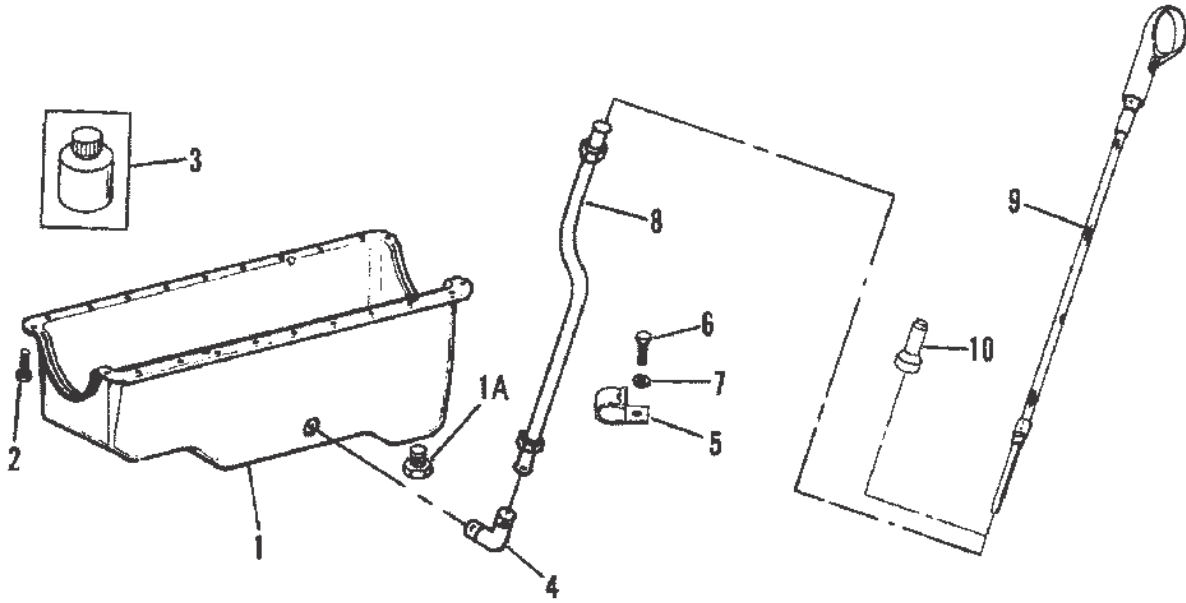

OIL PAN

44183

OIL PAN

Ref #	Part Class	Part Number	Description	Comments	Qty	Note
1	0000	805872A1	PAN ASSEMBLY Oil		1	
1A	0022	87543	PLUG		1	
2	0010	808129	SCREW		22	
3	0092	808137	LIQUID GASKET		1	[1]
4	0022	805903A1	ELBOW		2	
5	0054	806310	CLIP		2	
6	0010	805762	SCREW		1	
7	0012	805787	WASHER		1	
8	0032	805899	TUBE Dipstick (STARBOARD)		1	
8	0032	806130	TUBE Dipstick (PORT)		1	
9	0000	805864	DIPSTICK		1	
10	0000	806076	CAP		1	
--	0027	808291	GASKET KIT Engine		1	

PART NOTES:

[1] - CONTENTS OF ENGINGE GASKET KIT 808291