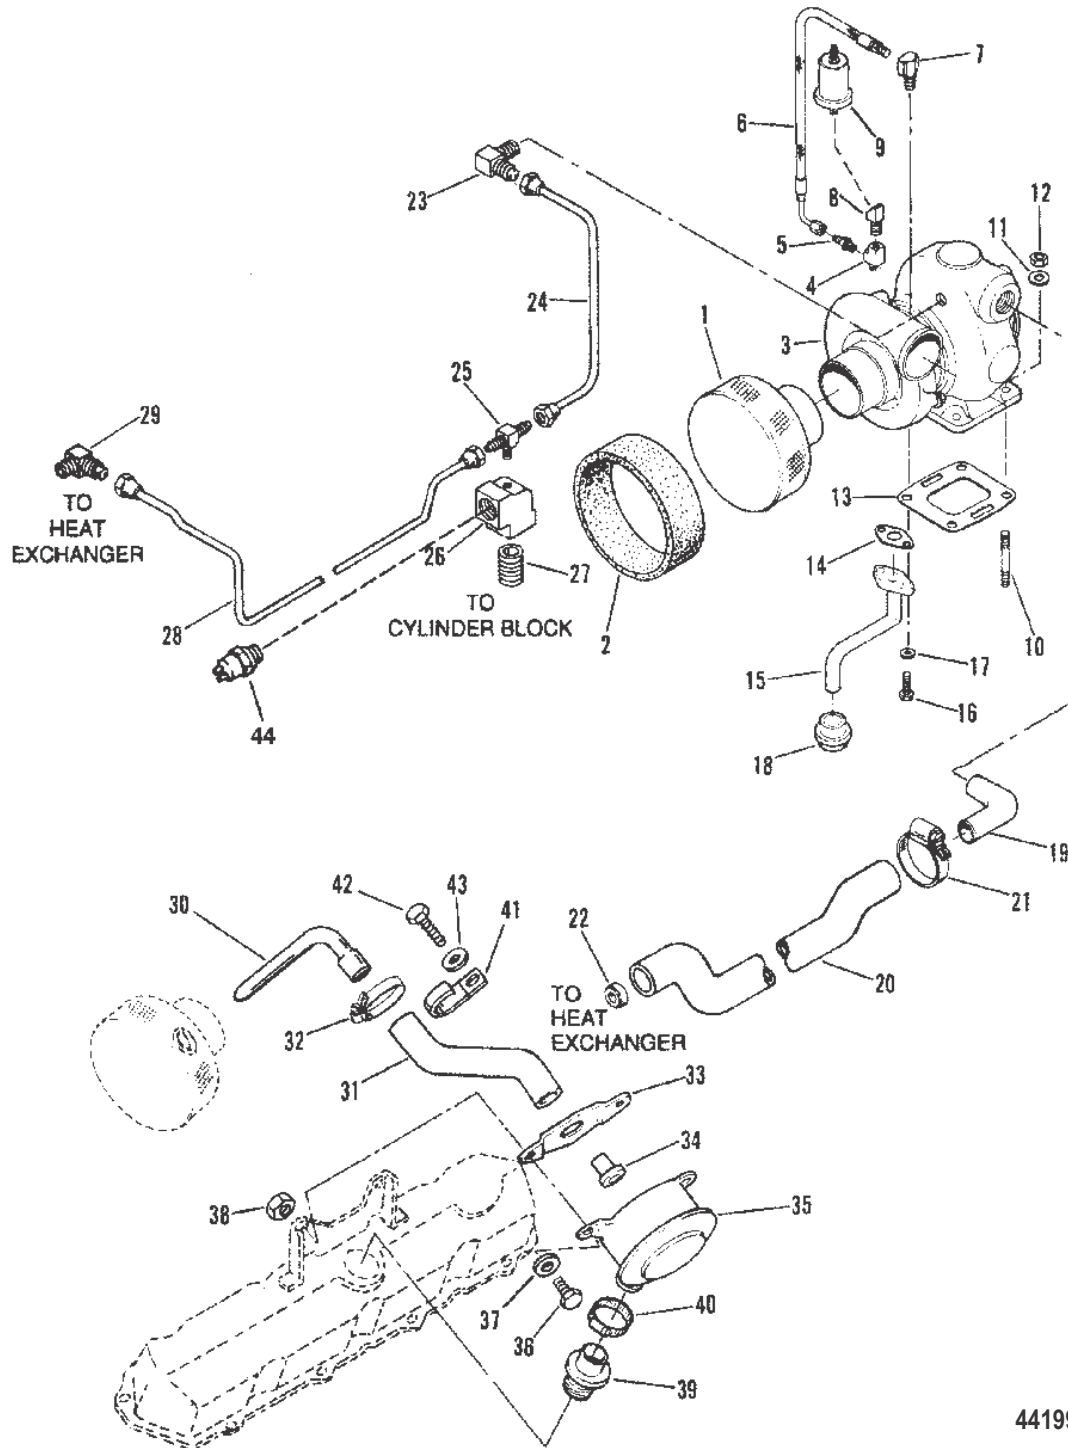

TURBOCHARGER AND AIR CLEANER

44199

TURBOCHARGER AND AIR CLEANER

Ref #	Part Class	Part Number	Description	Comments	Qty	Note
1	0000	805838	CLEANER Air		1	
2	0000	808289	FILTER		1	
3	0000	806015	TURBOCHARGER		1	
4	0022	25956	TEE		1	
5	0022	806133	CONNECTOR		1	
6	0032	805839	HOSE		1	
7	0022	46982	FITTING (90 Degree)		1	
8	0022	29085	FITTING Elbow (45 Degree)		1	
9	0000	805267	SENDER		1	
10	0016	805817	STUD		4	
11	0013	35048	LOCKWASHER (.375)		4	
12	0011	805781	NUT (.375-16)		4	
13	0027	805841	GASKET		1	[1]
14	0027	805842	GASKET		1	
15	0000	805837	PIPE		1	
16	0010	805762	SCREW		2	
17	0012	805787	WASHER		2	
18	0025	808263	GROMMET		1	
19	0022	805846	ELBOW (1 NPT x 1.25 Hose Bib)		1	
20	0032	805751	HOSE		1	
21	0054	815504220	CLAMP Worm Gear		3	
22	0000	806068	RESTRICTOR		1	
23	0022	806411	ELBOW		1	
24	0032	806128	TUBE		1	
25	0022	806137	TEE		1	
26	0022	806407	ELBOW		1	
27	0022	806136	CONNECTOR		1	
28	0032	806129	TUBE		1	
29	0022	77863	FITTING		1	
30	0032	806404	TUBE		1	
31	0032	806405	HOSE		1	
32	0054	815504220	CLAMP Worm Gear		2	
33	0000	808204	PLATE		1	
34	0026	808198	SEAL		1	
35	0000	808199	VENT VALVE		1	
36	0010	805784	SCREW		2	
37	0012	805792	WASHER		2	
38	0011	806134	NUT		2	
39	0025	808256	GROMMET		1	
40	0054	808211	CLAMP		1	
41	0054	97862	CLAMP		1	
42	0010	805782	SCREW		1	
43	0012	805792	WASHER		1	
44	0087	808163	SENDER		1	
--	0000	809899	REPAIR KIT Turbocharger		1	
--	0027	808291	GASKET KIT Engine		1	

TURBOCHARGER AND AIR CLEANER