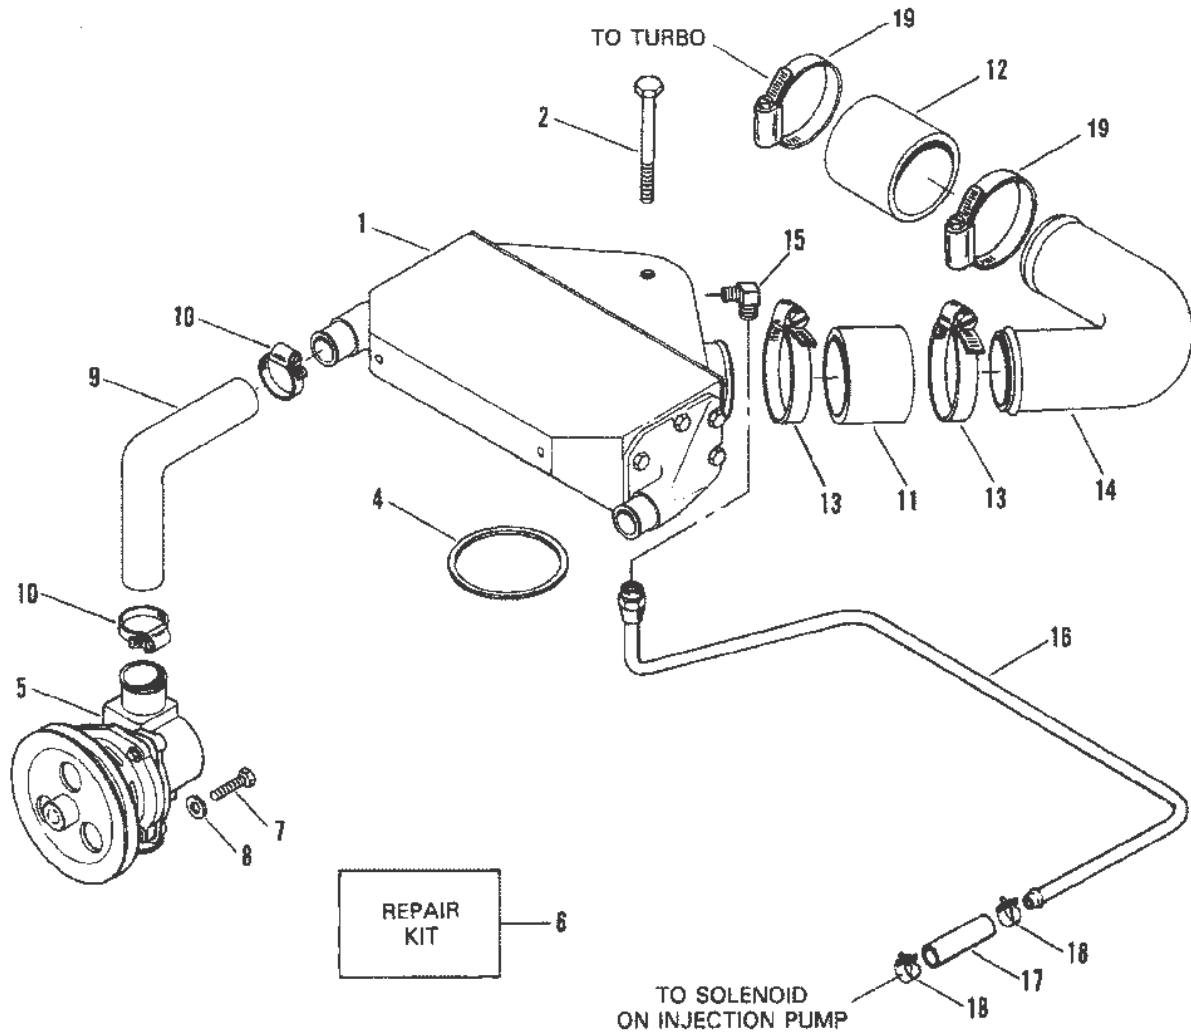

AFTERCOOLER (INBOARD)

44222

AFTERCOOLER (INBOARD)

Ref #	Part Class	Part Number	Description	Comments	Qty	Note
1	0000	805881A2	AFTERCOOLER	WITH DECALS	1	
2	0010	805786	SCREW		1	
4	0027	805844	GASKET		1	[1]
5	0000	805835	PUMP Seawater		1	
6	0000	808145	REPAIR KIT		1	
7	0010	805763	SCREW (.375-16 x 1.00)		2	
8	0012	805787	WASHER		2	
9	0032	805754	HOSE		1	
10	0054	815504220	CLAMP Worm Gear		2	
11	0032	805937	HOSE		1	
12	0032	805936	HOSE		1	
13	0054	815504240	CLAMP Worm Gear		2	
14	0000	806042F2	PIPE Exhaust		1	
15	0022	805904	ELBOW		1	
16	0032	806131	TUBE		1	
17	0032	805973	TUBE (2 Inches)		1	
18	0054	806401	CLAMP		2	
19	0054	815504232	CLAMP Worm Gear (2.50 Diameter)		2	
--	0027	808291	GASKET KIT Engine		1	

PART NOTES:

[1] - CONTENTS OF ENGINE GASKET KIT 808291