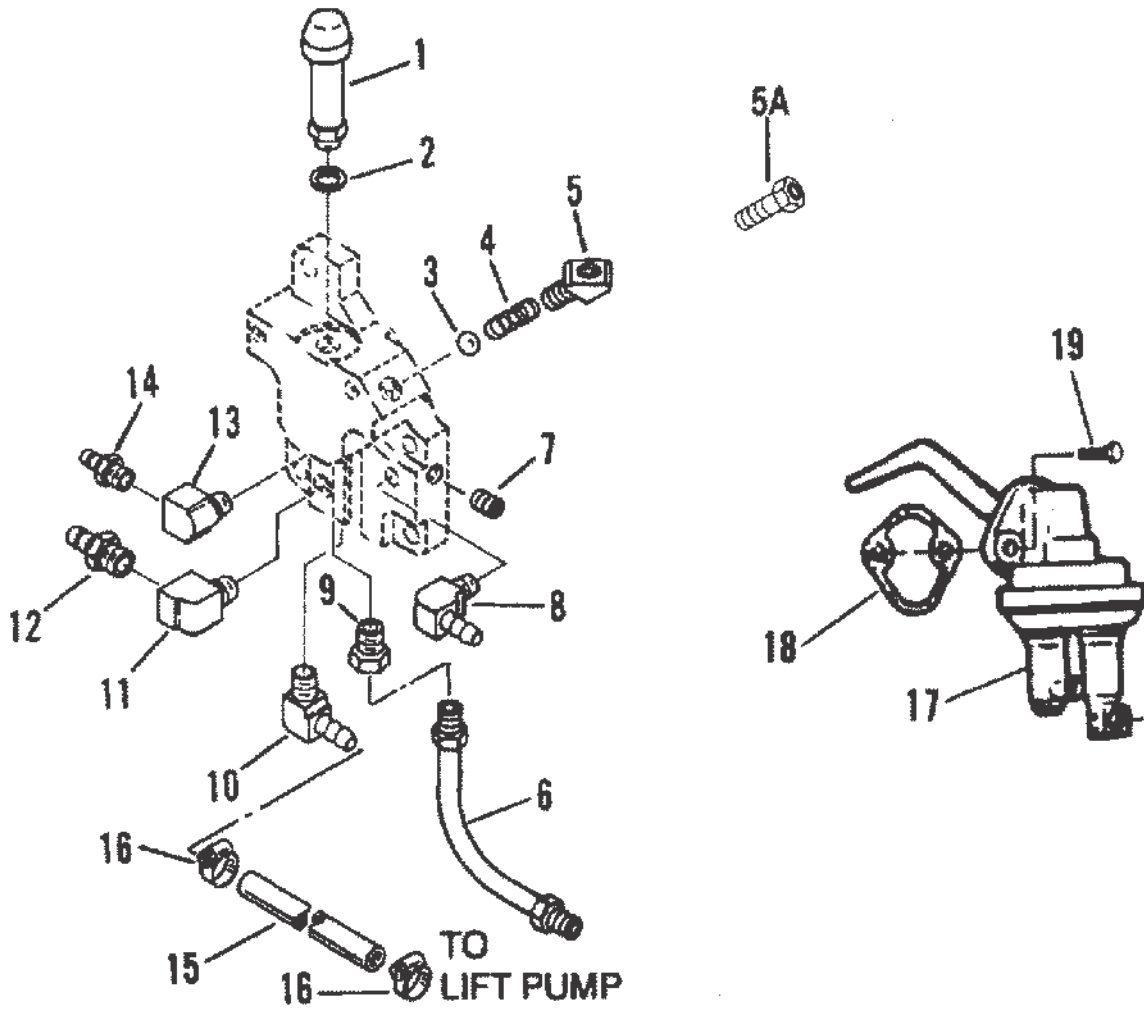

PRIMER PUMP

44184

PRIMER PUMP

Ref #	Part Class	Part Number	Description	Comments	Qty	Note
1	0000	806009	PUMP Primer		1	
2	0025	806013	O-RING		1	
3	0021	424931	CHECK VALVE		1	
4	0024	806311	SPRING		1	
5	0022	33821	CONNECTOR (INBOARD)		1	
5A	0022	805922	CONNECTOR (STERN DRIVE)		1	
6	0032	805853	TUBE		1	
7	0022	32802	PLUG Pipe (.125-27)		1	
8	0022	19688	FITTING		1	
9	0022	805922	CONNECTOR		1	
10	0022	806260	ELBOW		1	
11	0022	46982	FITTING (90 Degree)		1	
12	0022	32820	CONNECTOR		1	
13	0022	59351	ELBOW		1	
14	0022	16739	CONNECTOR		1	
15	0032	806061	HOSE		1	
16	0054	815504206	CLAMP Worm Gear		2	
17	0000	808189	PUMP ASSEMBLY Fuel		1	
18	0027	808260	GASKET		1	
19	0010	808209	BOLT		2