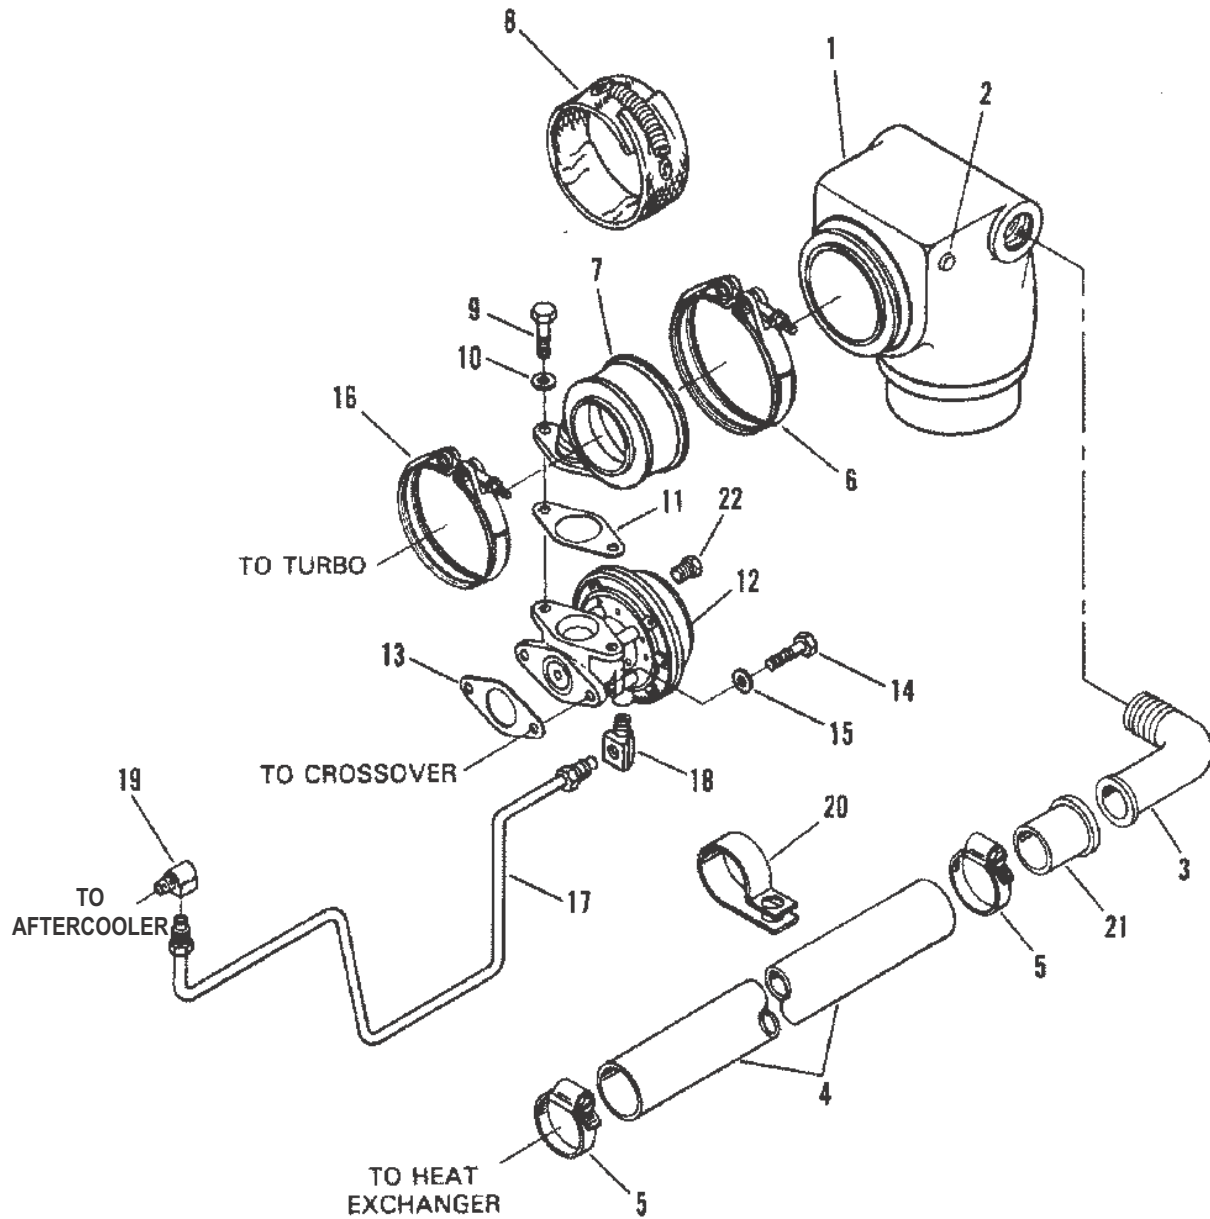

WASTEGATE AND EXHAUST ELBOW (INBOARD)

44224

WASTEGATE AND EXHAUST ELBOW (INBOARD)

Ref #	Part Class	Part Number	Description	Comments	Qty	Note
1	0000	805836	ELBOW Exhaust		1	
2	0022	36382	FITTING (.250-18 x .62) Brass		1	
3	0022	805846	ELBOW (1 NPT x 1.25 Hose Bib)		1	
4	0032	806412	HOSE		1	
5	0054	815504220	CLAMP Worm Gear		4	
6	0054	805847	CLAMP (4&quot;)		1	
7	0000	806252	HOUSING		1	
8	0000	806140	THERMAL WRAP		1	
9	0010	805772	SCREW		2	
10	0012	805792	WASHER		2	
11	0027	806255	GASKET		1	
12	0000	806254	WASTEGATE		1	
13	0027	806253	GASKET		1	
14	0010	805777	BOLT		2	
15	0012	805792	WASHER		2	
16	0054	801763272	CLAMP (3&quot;)		1	
17	0032	806288	TUBE		1	
18	0022	806289	FITTING		1	
19	0022	806409	ELBOW		1	
20	0054	62494	CLIP		1	
21	0032	806410	REDUCER		1	
22	0022	47902	FITTING		1	
23	0022	823465	PLUG Pipe (1.00-11) Brass		1	
--	0000	808016A1	WASTEGATE REBUILD KIT		1	

WASTEGATE AND EXHAUST ELBOW (INBOARD)