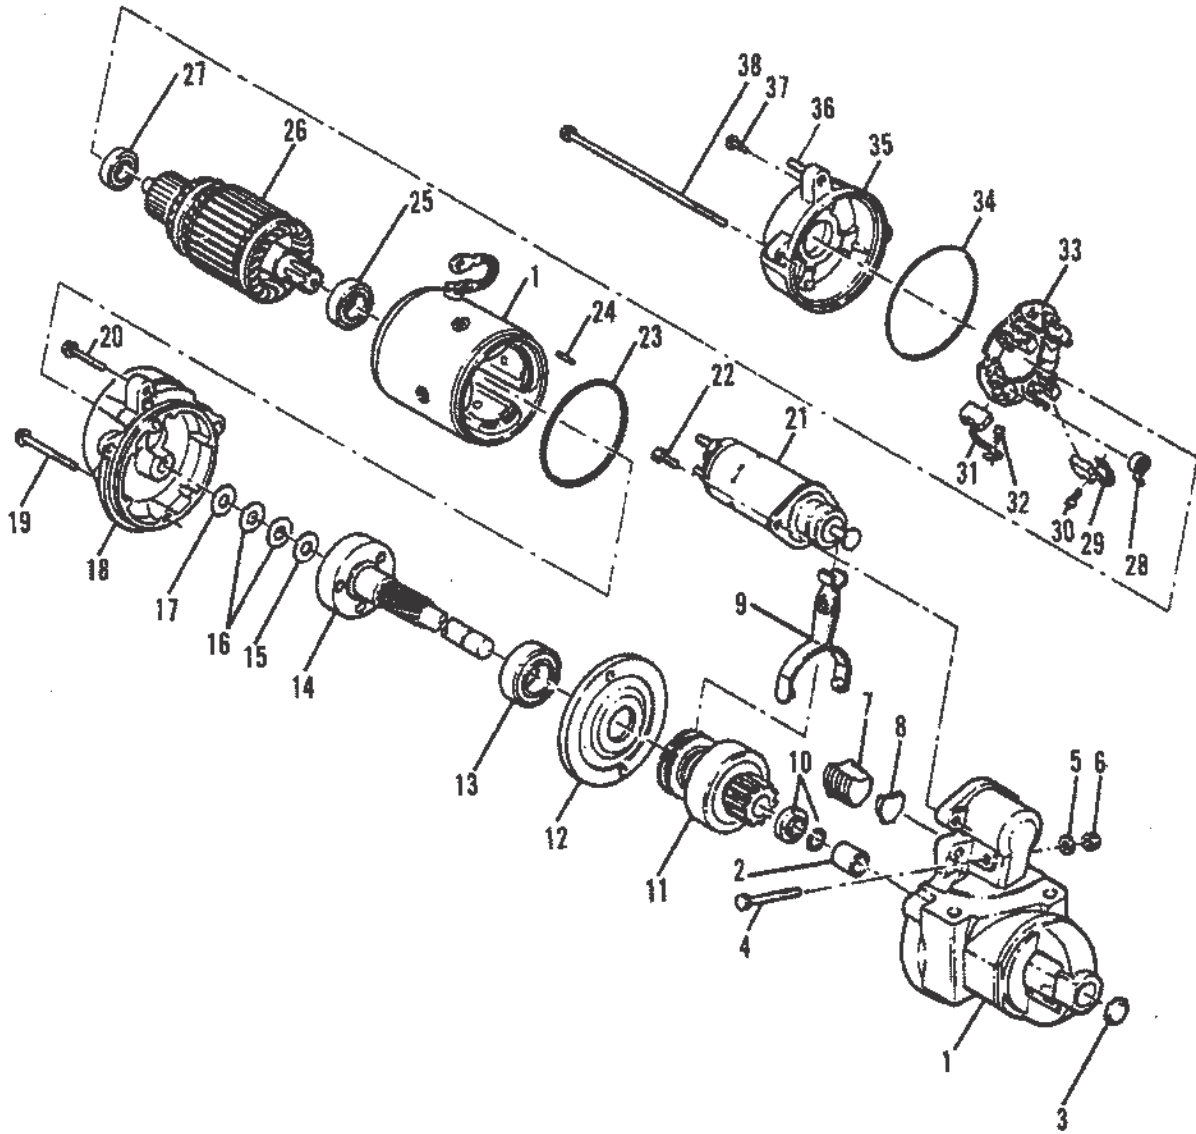

STARTER MOTOR (STERN DRIVE)

44203

STARTER MOTOR (STERN DRIVE)

STARTER MOTOR (STERN DRIVE)

Ref #	Part Class	Part Number	Description	Comments	Qty	Note
1	0050	805833	STARTER MOTOR ASSEMBLY		1	
2	0023	808305	BUSHING		1	
3		NSS	NOT SOLD SEPARATE PLUG		1	[1]
4		NSS	NOT SOLD SEPARATE SCREW (M6 X 1-50.8MM LONG)		1	[2]
5		NSS	NOT SOLD SEPARATE WASHER		1	[1]
6		NSS	NOT SOLD SEPARATE NUT (M6 X 1)		1	[2]
7		NSS	NOT SOLD SEPARATE PLUG		1	[1]
8		NSS	NOT SOLD SEPARATE PLATE		1	[1]
9	0000	808310	LEVER		1	
10	0000	808311	STOP		1	
11	0000	808301	DRIVE		1	
12	0000	808316	BRACKET		1	
13	0030	808309	BEARING		1	
14	0000	808314	DRIVESHAFT		1	
15		NSS	NOT SOLD SEPARATE WASHER (THICK)		1	[1]
16		NSS	NOT SOLD SEPARATE WASHER (THIN)		2	[1]
17		NSS	NOT SOLD SEPARATE WASHER (FIBER)		1	[1]
18	0000	808315	BRACKET		1	
19		NSS	NOT SOLD SEPARATE SCREW (M6 X 1-60MM LONG)		AR	[3]
20		NSS	NOT SOLD SEPARATE SCREW (M6 X 1-35MM LONG)		AR	[3]
21	0000	808299	SOLENOID		1	
22		NSS	NOT SOLD SEPARATE SCREW (M6 X 1-19.1MM LONG)		2	[2]
23		NSS	NOT SOLD SEPARATE SPACE		1	[1]
24		NSS	NOT SOLD SEPARATE ROLL PIN		1	[1]
25	0030	808307	BEARING		1	
26	0000	808312	ARMATURE		1	
27	0030	808308	BEARING		1	
28	0024	808306	SPRING		4	
29	0000	808303	GROUND BRUSH		2	
30		NSS	NOT SOLD SEPARATE SCREW (M4 X 0.7-7.9MM LONG)		2	[2]
31	0000	808304	GROUND		2	
32		NSS	NOT SOLD SEPARATE SCREW (M4 X 0.7-4.8MM LONG)		2	[2]
33	0000	808302	HOLDER		1	
34	0025	808319	O-RING		1	
35	0000	808313	FRAME		1	
36		NSS	NOT SOLD SEPARATE STUD		1	[2]
37		NSS	NOT SOLD SEPARATE SCREW (M5 X 0.8-14.3MM LONG)		2	

STARTER MOTOR (STERN DRIVE)